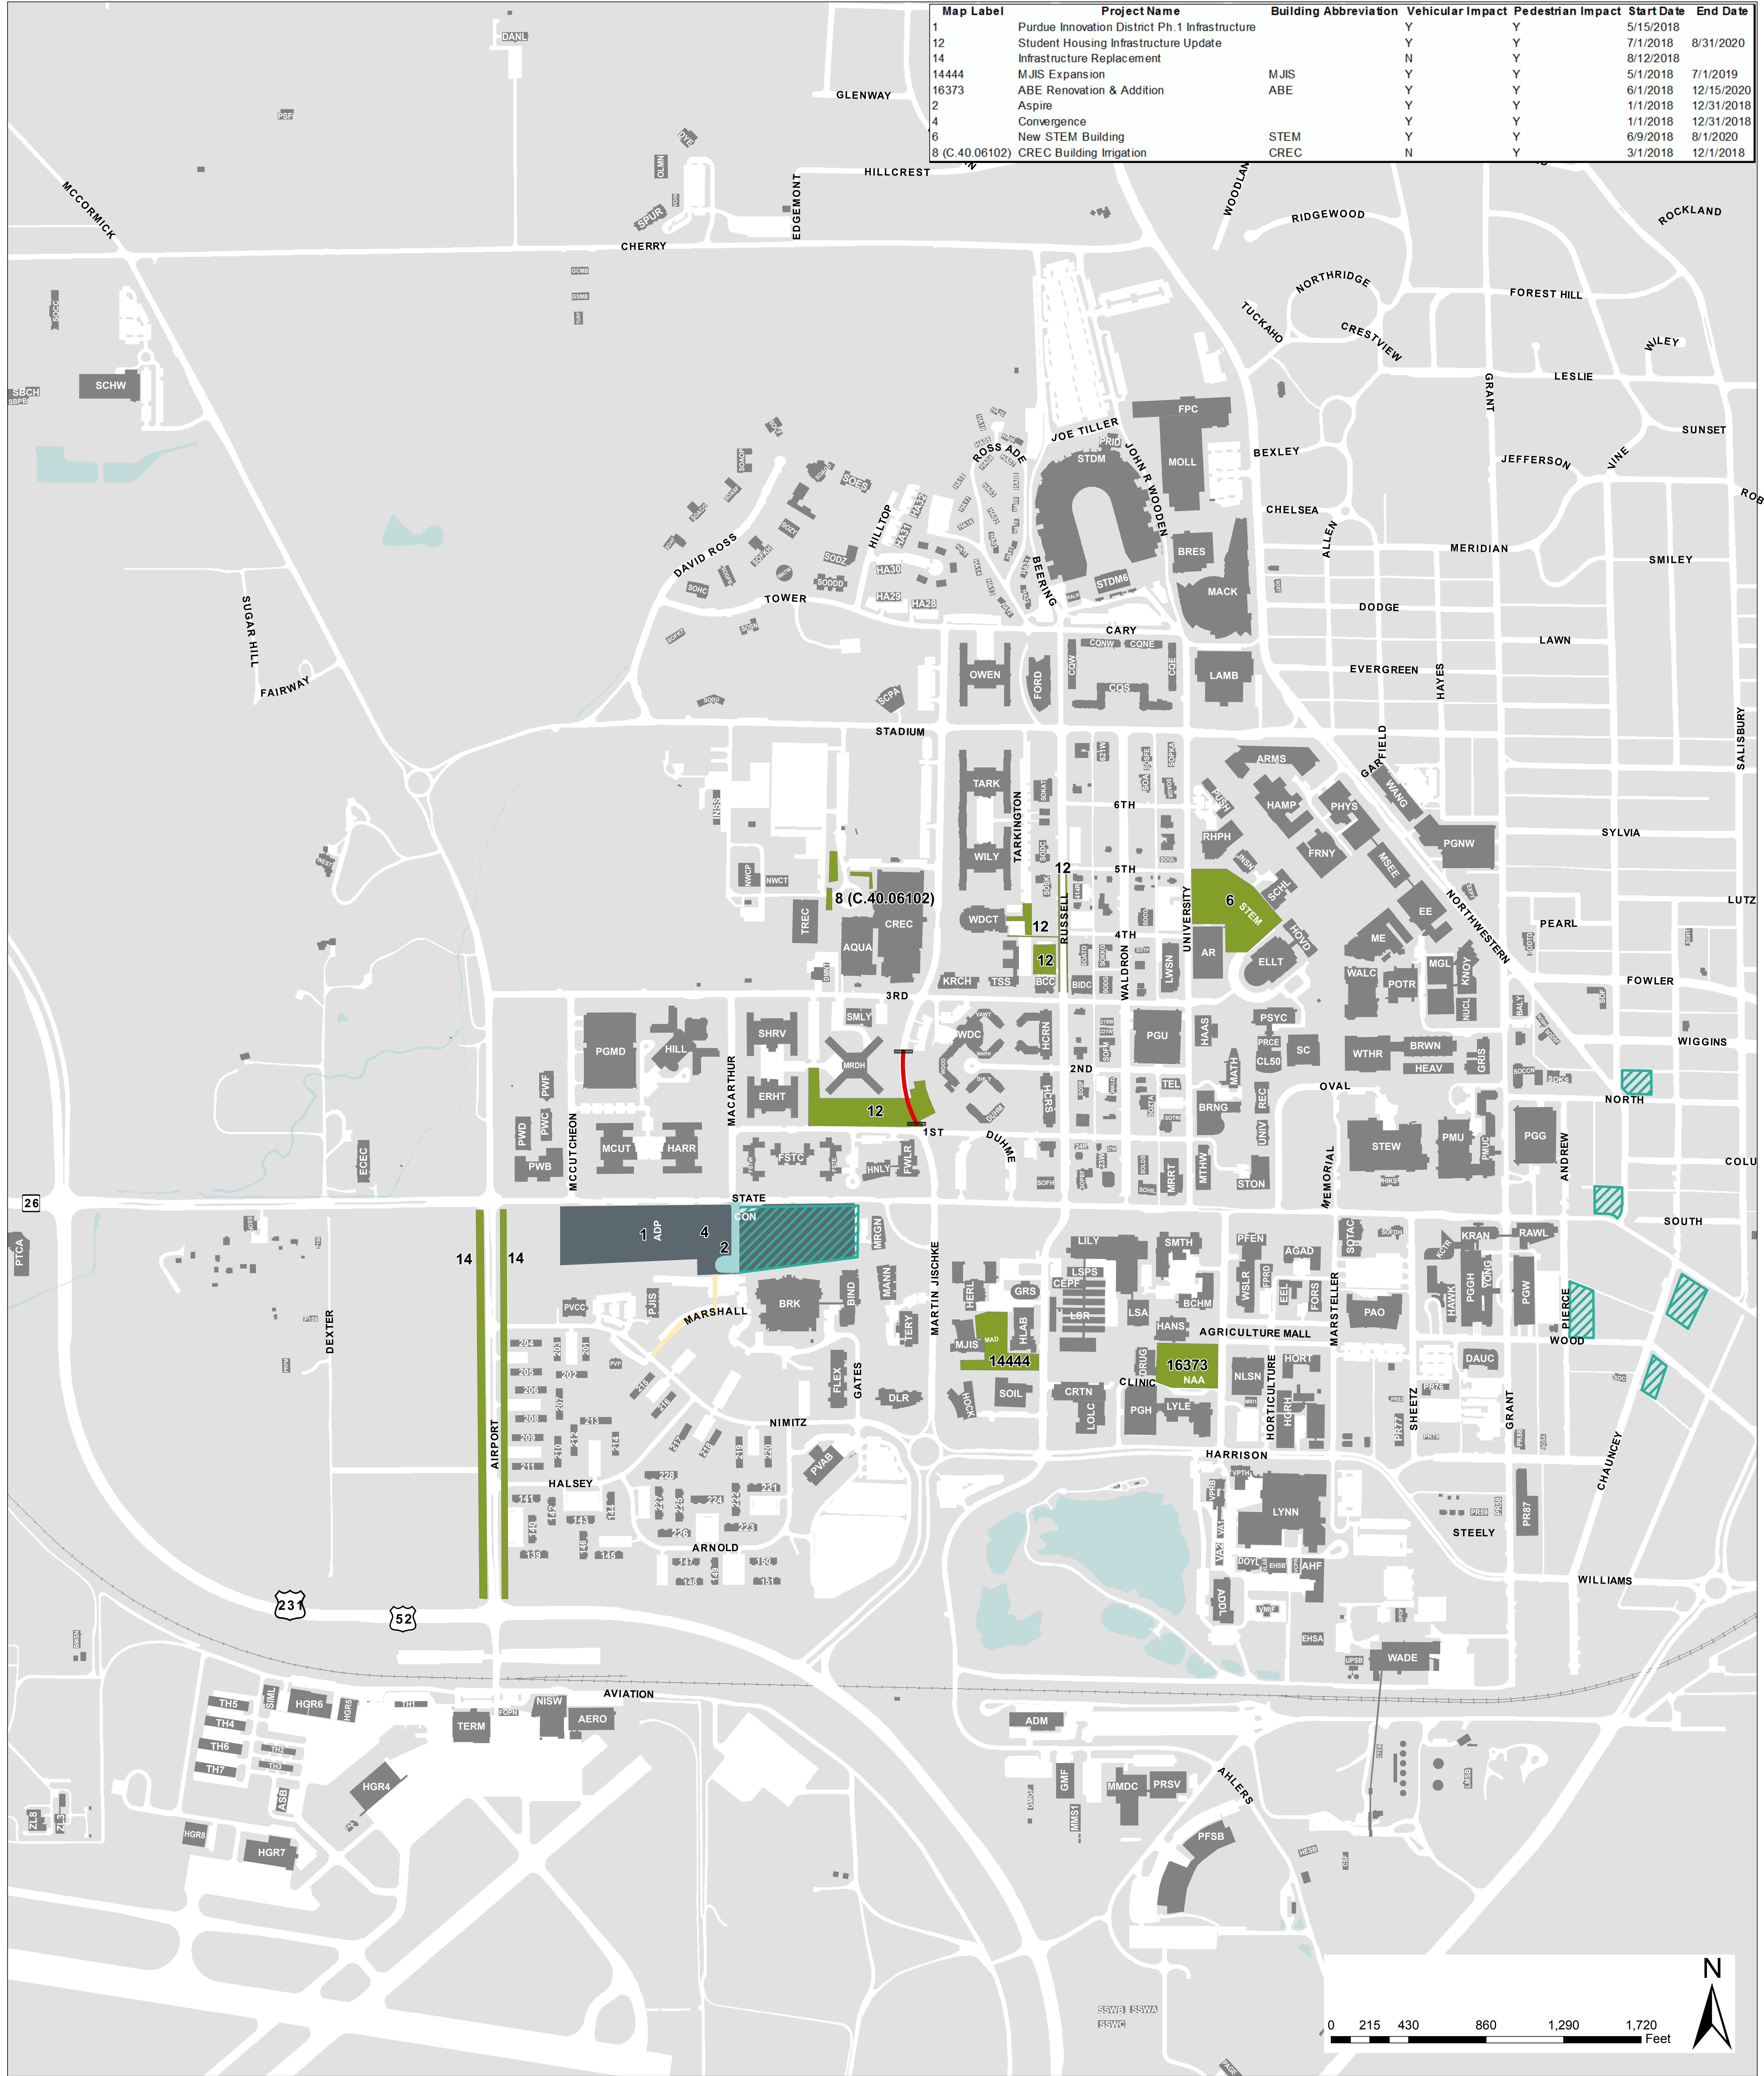

Map Label	Project Name	Building Abbreviation	Vehicular Impact	Pedestrian Impact	Start Date	End Date
1	Purdue Innovation District Ph.1 Infrastructure		Y	Y	5/15/2018	
12	Student Housing Infrastructure Update		Y	Y	7/1/2018	8/31/2020
14	Infrastructure Replacement		N	Y	8/12/2018	
14444	MJIS Expansion	MJIS	Y	Y	5/1/2018	7/1/2019
16373	ABE Renovation & Addition	ABE	Y	Y	6/1/2018	12/15/2020
2	Aspire		Y	Y	1/1/2018	12/31/2018
4	Convergence		Y	Y	1/1/2018	12/31/2018
6	New STEM Building	STEM	Y	Y	6/9/2018	8/1/2020
8 (C.40.06102)	CREC Building Irrigation	CREC	N	Y	3/1/2018	12/1/2018

- Purdue University
- MacArthur Extension
- Private Housing Developments
- Purdue Research Foundation
- Barricade
- Haul Road
- Full Closure