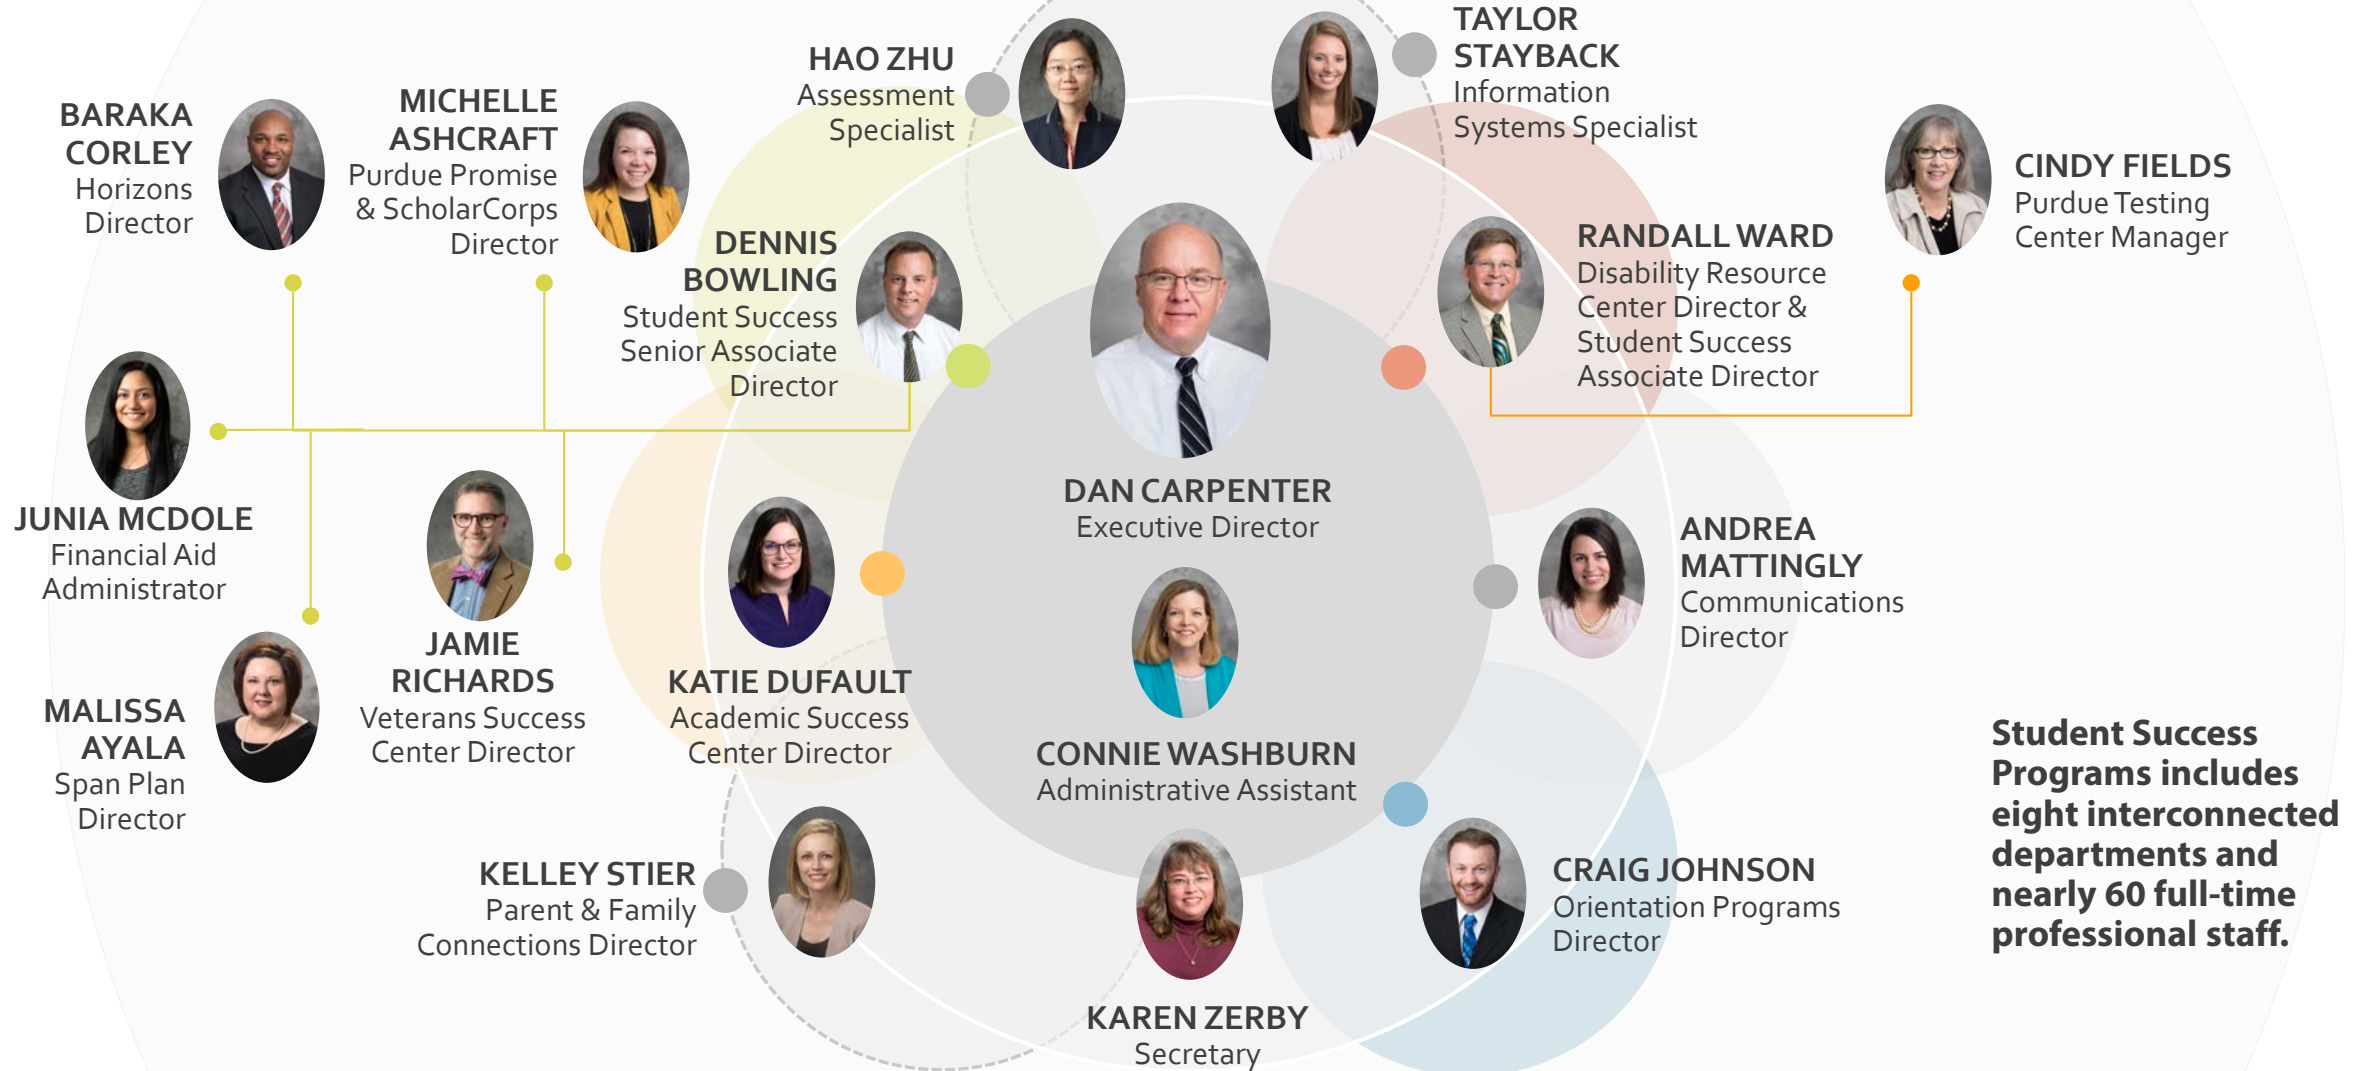

Student Success Programs Leadership Team

Student Success Programs includes eight interconnected departments and nearly 60 full-time professional staff.