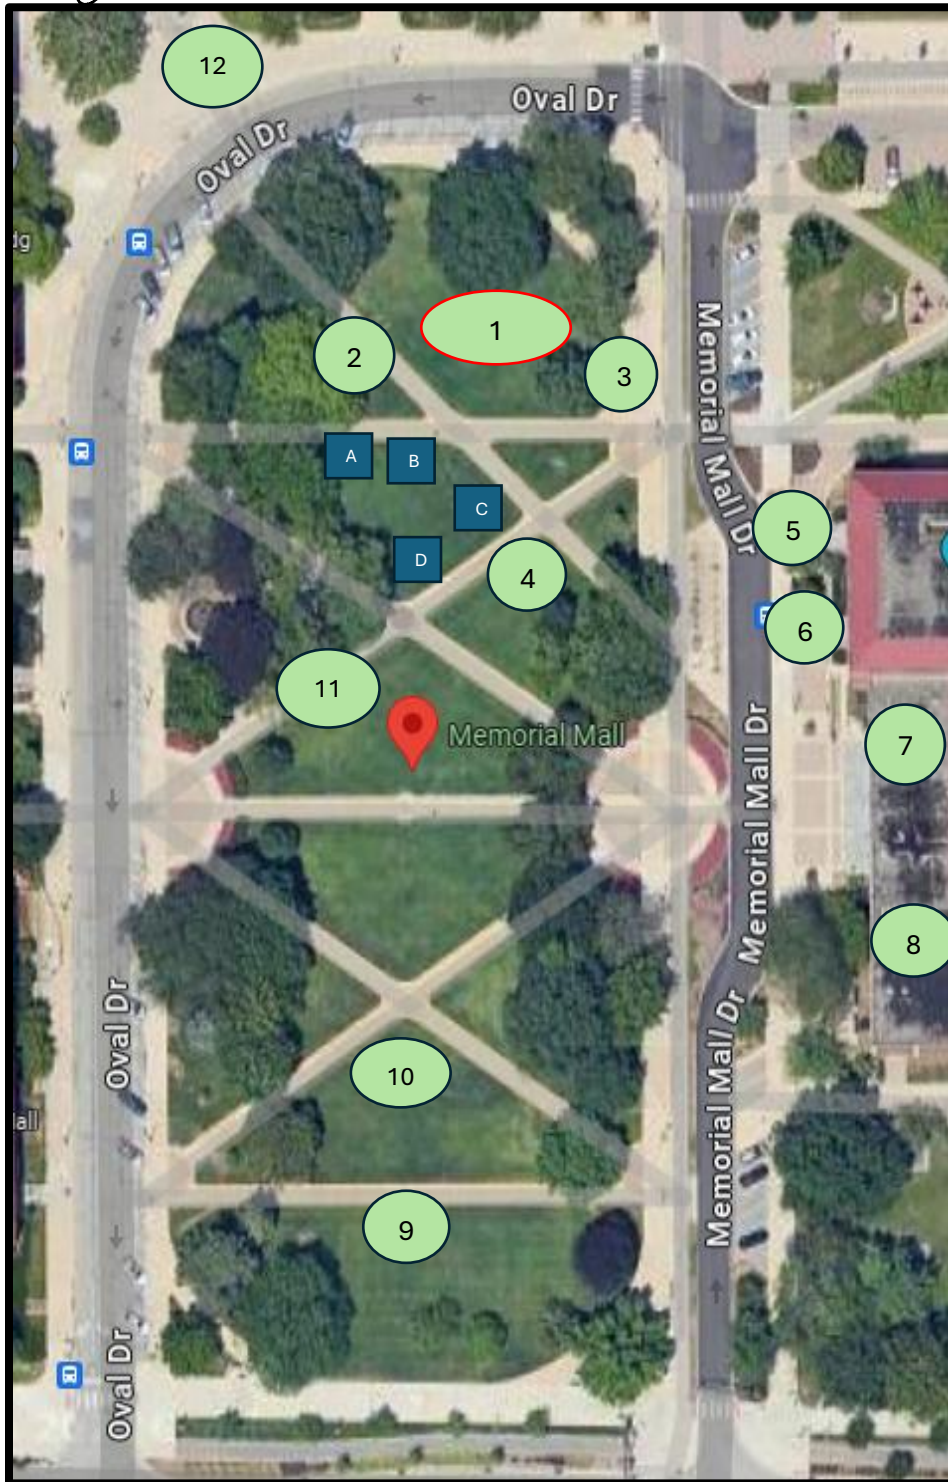

May 21, 2026

Map Key

- 1** Food/beverage tent
11:30-1:30
- 2** Volunteer check-in
10:00-3:30
- 3** Purdue Retirees
11:30-2:00
- 4** Information
11:30-3:30
- 5** Bloodmobile
11:30-4:00
- 6** Ice cream on the Mall
11:30-3:30
- 7** Fitness walk check-in
11:30-2:30, Loeb Foyer
- 8** Bingo
12:00-2:00, STEW 214
- 9** Wellness on the Mall
12:00-1:45
- 10** Lawn games
11:30-3:30
- 11** DJ on the Mall
11:30-2:00
- 12** Vehicle Show, CL50
11:30-2:00
- 13** Storage, door prize pick up
STEW 204

A,B,C,D: Sponsor tables