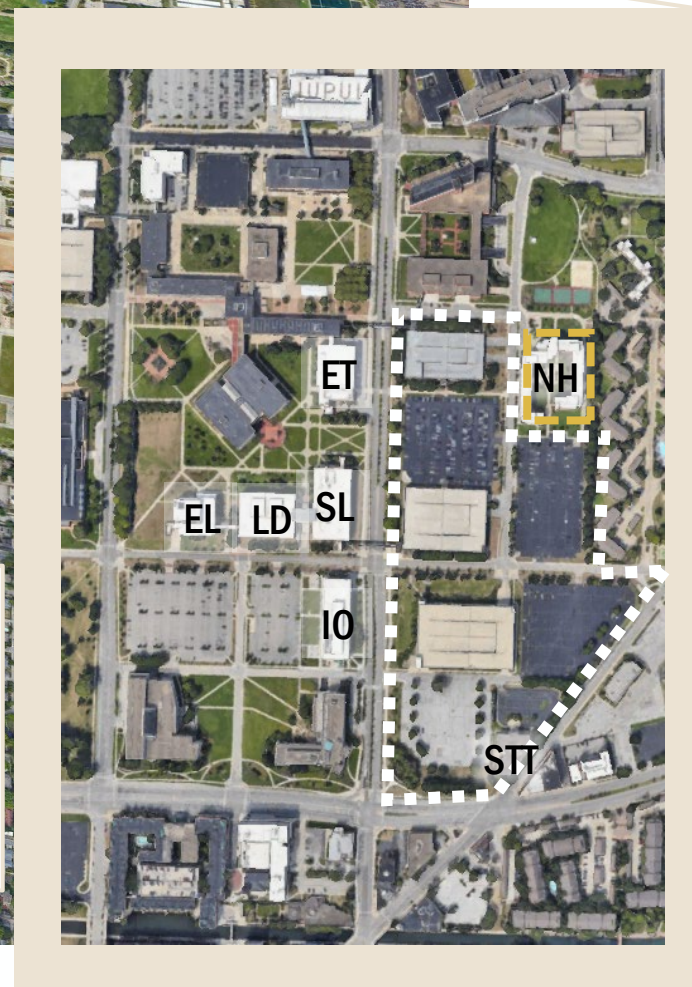

Transition Update Email
Jan. 10, 2024

Footprint

- A** Purdue Indianapolis Campus
- B** Lux on Capitol
- C** High Alpha / Bottleworks
- D** Eskenazi
- E** 16 Tech
- F** Elanco
- G** Eleven Park

- ET - Engineering & Technology Building
- SL - Engineering, Science & Technology Building
- LD - Science Building
- EL - Science & Engineering Laboratory Building
- IO - Innovation Hall
- NH - North Hall
- STT - Sigma Theta Tau Building