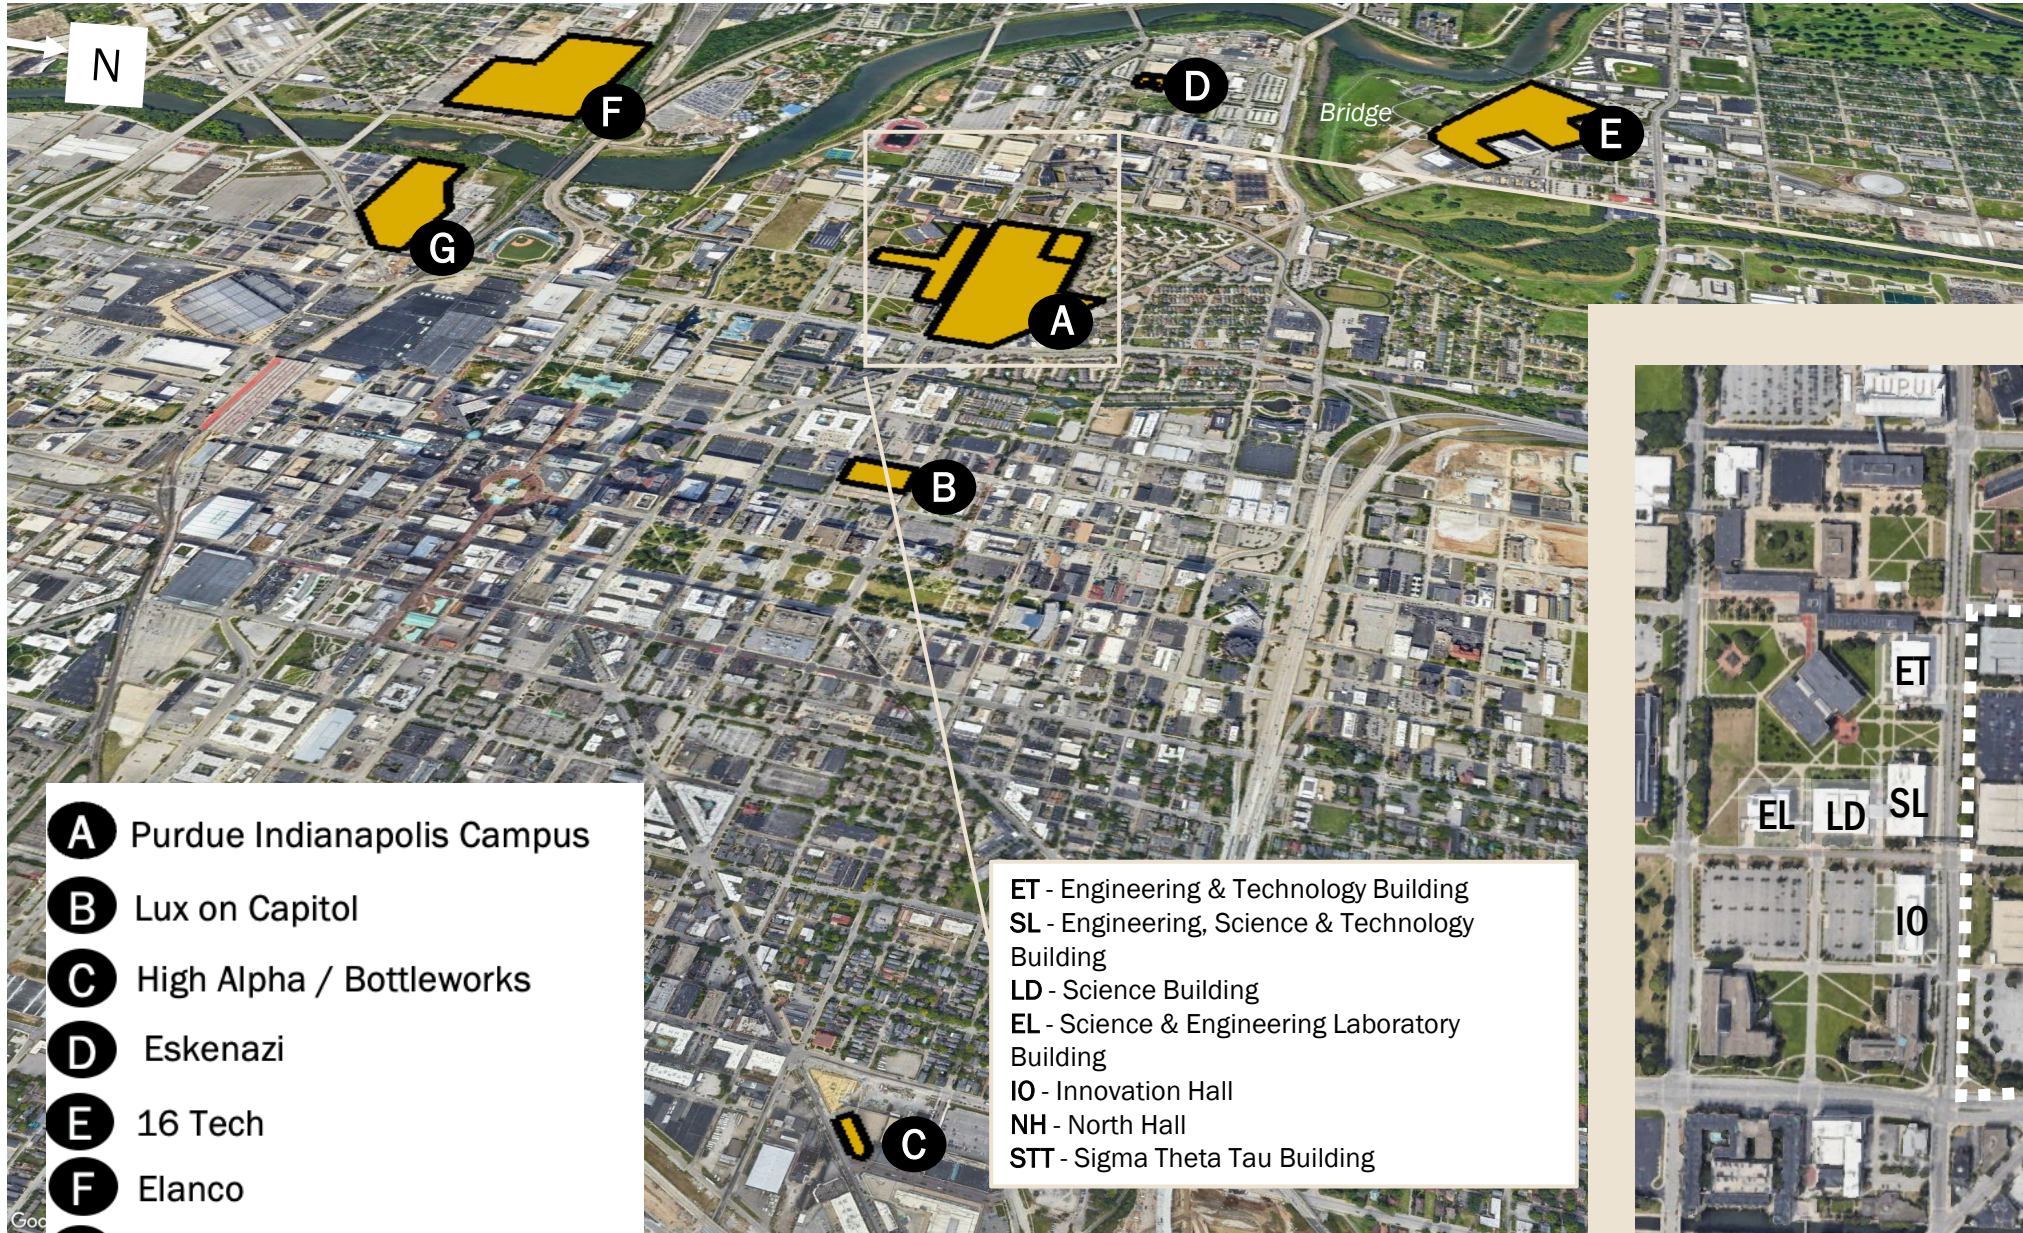

An aerial photograph of downtown Indianapolis, Indiana, featuring a dense cluster of skyscrapers and buildings. The sky is blue with scattered white clouds. The text is overlaid on the upper left portion of the image.

Transition Update Email
Jan. 10, 2024

Footprint

- A** Purdue Indianapolis Campus
- B** Lux on Capitol
- C** High Alpha / Bottleworks
- D** Eskenazi
- E** 16 Tech
- F** Elanco
- G** Eleven Park

- ET - Engineering & Technology Building
- SL - Engineering, Science & Technology Building
- LD - Science Building
- EL - Science & Engineering Laboratory Building
- IO - Innovation Hall
- NH - North Hall
- STT - Sigma Theta Tau Building

Shared Buildings with Purdue Programming

PURDUE UNIVERSITY **IN INDIANAPOLIS**

Our first comprehensive urban campus.

Thank You