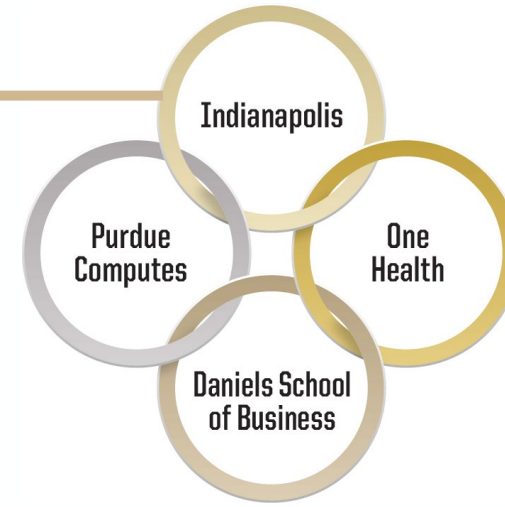

Northwest Indianapolis

Indiana State Fairgrounds

Indianapolis Int'l Airport

B LUX on Capitol

C High Alpha/Bottleworks District

D Eskenazi Health

E 16 Tech

F Dallara

G Elanco

H SpectronRx

I Purdue Extension

J Stutz

K Purdue Polytechnic Indianapolis

THE FUTURE

• NEW PROGRAMS

- Fall 2025
 - B.S. in Actuarial Sciences
 - B.S. in Integrated Business and Engineering
 - M.S. in Sport Management (Dual location)
 - M.S. in Radiopharmaceutical Manufacturing (MS)
 - M.S. in Chemical Engineering-Pharmaceutical Eng. Conc.
 - Cornerstone Certificate Program
 - Certificate in Entrepreneurship and Innovation