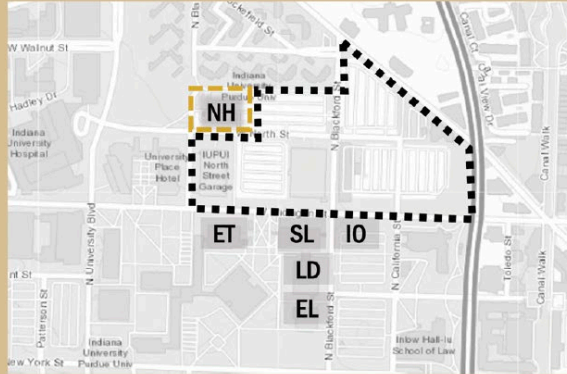

Purdue University throughout Indianapolis

A Purdue Campus

SHARED BUILDINGS WITH PURDUE PROGRAMMING

- ET Engineering/Technology Building
- SL Engineering Science & Technology Building
- LD Science Building
- EL Science & Engineering Laboratory Building
- IO Innovation Hall
- NH North Hall