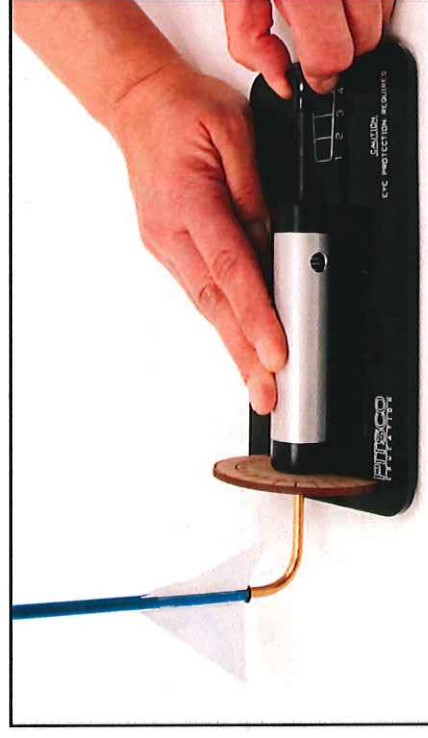

1. Place the launcher on a solid, flat surface such as the floor or a table.
2. Adjust the angle of the launch tube as desired (Figure 1).

Figure 1

3. Place a straw rocket onto the launch tube (Figure 2).
4. Hold the launcher firmly with one hand; pull back the air pressure plunger to the desired distance (Figure 3). Let go of the plunger to launch the rocket.

Activity ideas on back page.

Figure 2

Figure 3

Activity Ideas

- Launch every rocket in class using the same angle and the same distance of plunger pull. Record the distance each rocket travels. Graph the class results.
- Create straws of different lengths, perhaps making them a half-inch shorter with each rocket. Launch each rocket and record and graph the results.
- Launch the same straw with the same plunger pull distance but at different angles. Record the result for each angle and graph it. Explain about trajectory and have students identify why each rocket performed as it did.
- To add another math step, you can launch each rocket a specified number of times and average the results of each rocket.