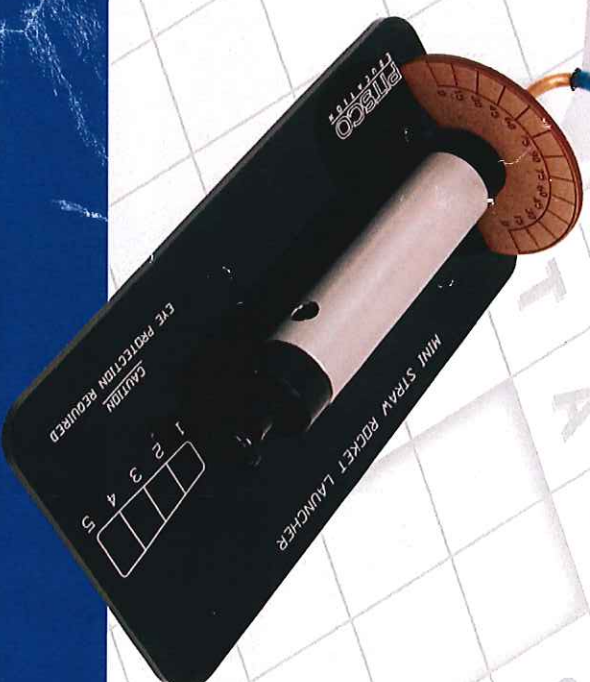

Activity Ideas

- Launch every rocket in class using the same angle and the same distance of plunger pull. Record the distance each rocket travels. Graph the class results.
- Create straws of different lengths, perhaps making them a half-inch shorter with each rocket. Launch each rocket and record and graph the results.
- Launch the same straw with the same plunger pull distance but at different angles. Record the result for each angle and graph it. Explain about trajectory and have students identify why each rocket performed as it did.
- To add another math step, you can launch each rocket a specified number of times and average the results of each rocket.

PITSCO
E D U C A T I O N

P.O. Box 1708 • Pittsburg, KS 66762
www.pitco.com
Toll-Free Orders 800-835-0686

Mini Rocket Launcher

User Guide

PITSCO
E D U C A T I O N

60060 V0314