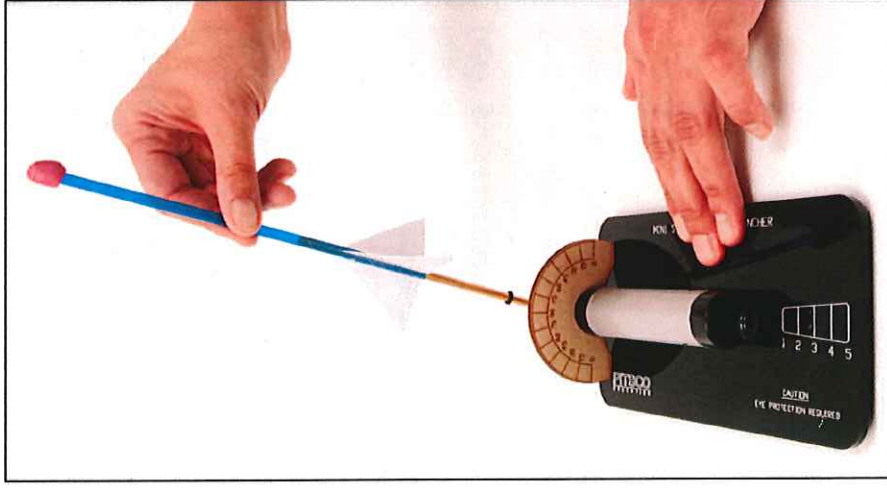

1. Place the launcher on a solid, flat surface such as the floor or a table.
2. Adjust the angle of the launch tube as desired (Figure 1).

Figure 1

3. Place a straw rocket onto the launch tube (Figure 2).
4. Hold the launcher firmly with one hand; pull back the air pressure plunger to the desired distance (Figure 3). Let go of the plunger to launch the rocket.

Activity ideas on back page.

Figure 2

Figure 3

Activity Ideas

- Launch every rocket in class using the same angle and the same distance of plunger pull. Record the distance each rocket travels. Graph the class results.
- Create straws of different lengths, perhaps making them a half-inch shorter with each rocket. Launch each rocket and record and graph the results.
- Launch the same straw with the same plunger pull distance but at different angles. Record the result for each angle and graph it. Explain about trajectory and have students identify why each rocket performed as it did.
- To add another math step, you can launch each rocket a specified number of times and average the results of each rocket.