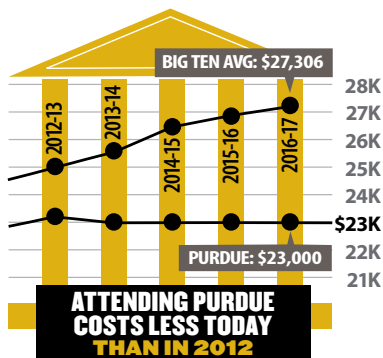

AFFORDABILITY AND ACCESSIBILITY

With a focus on administrative efficiency, we will fit our spending to students’ budgets — not the other way around. We will open the door to higher education even wider, to all students ready to take on the rigors of a Purdue education.