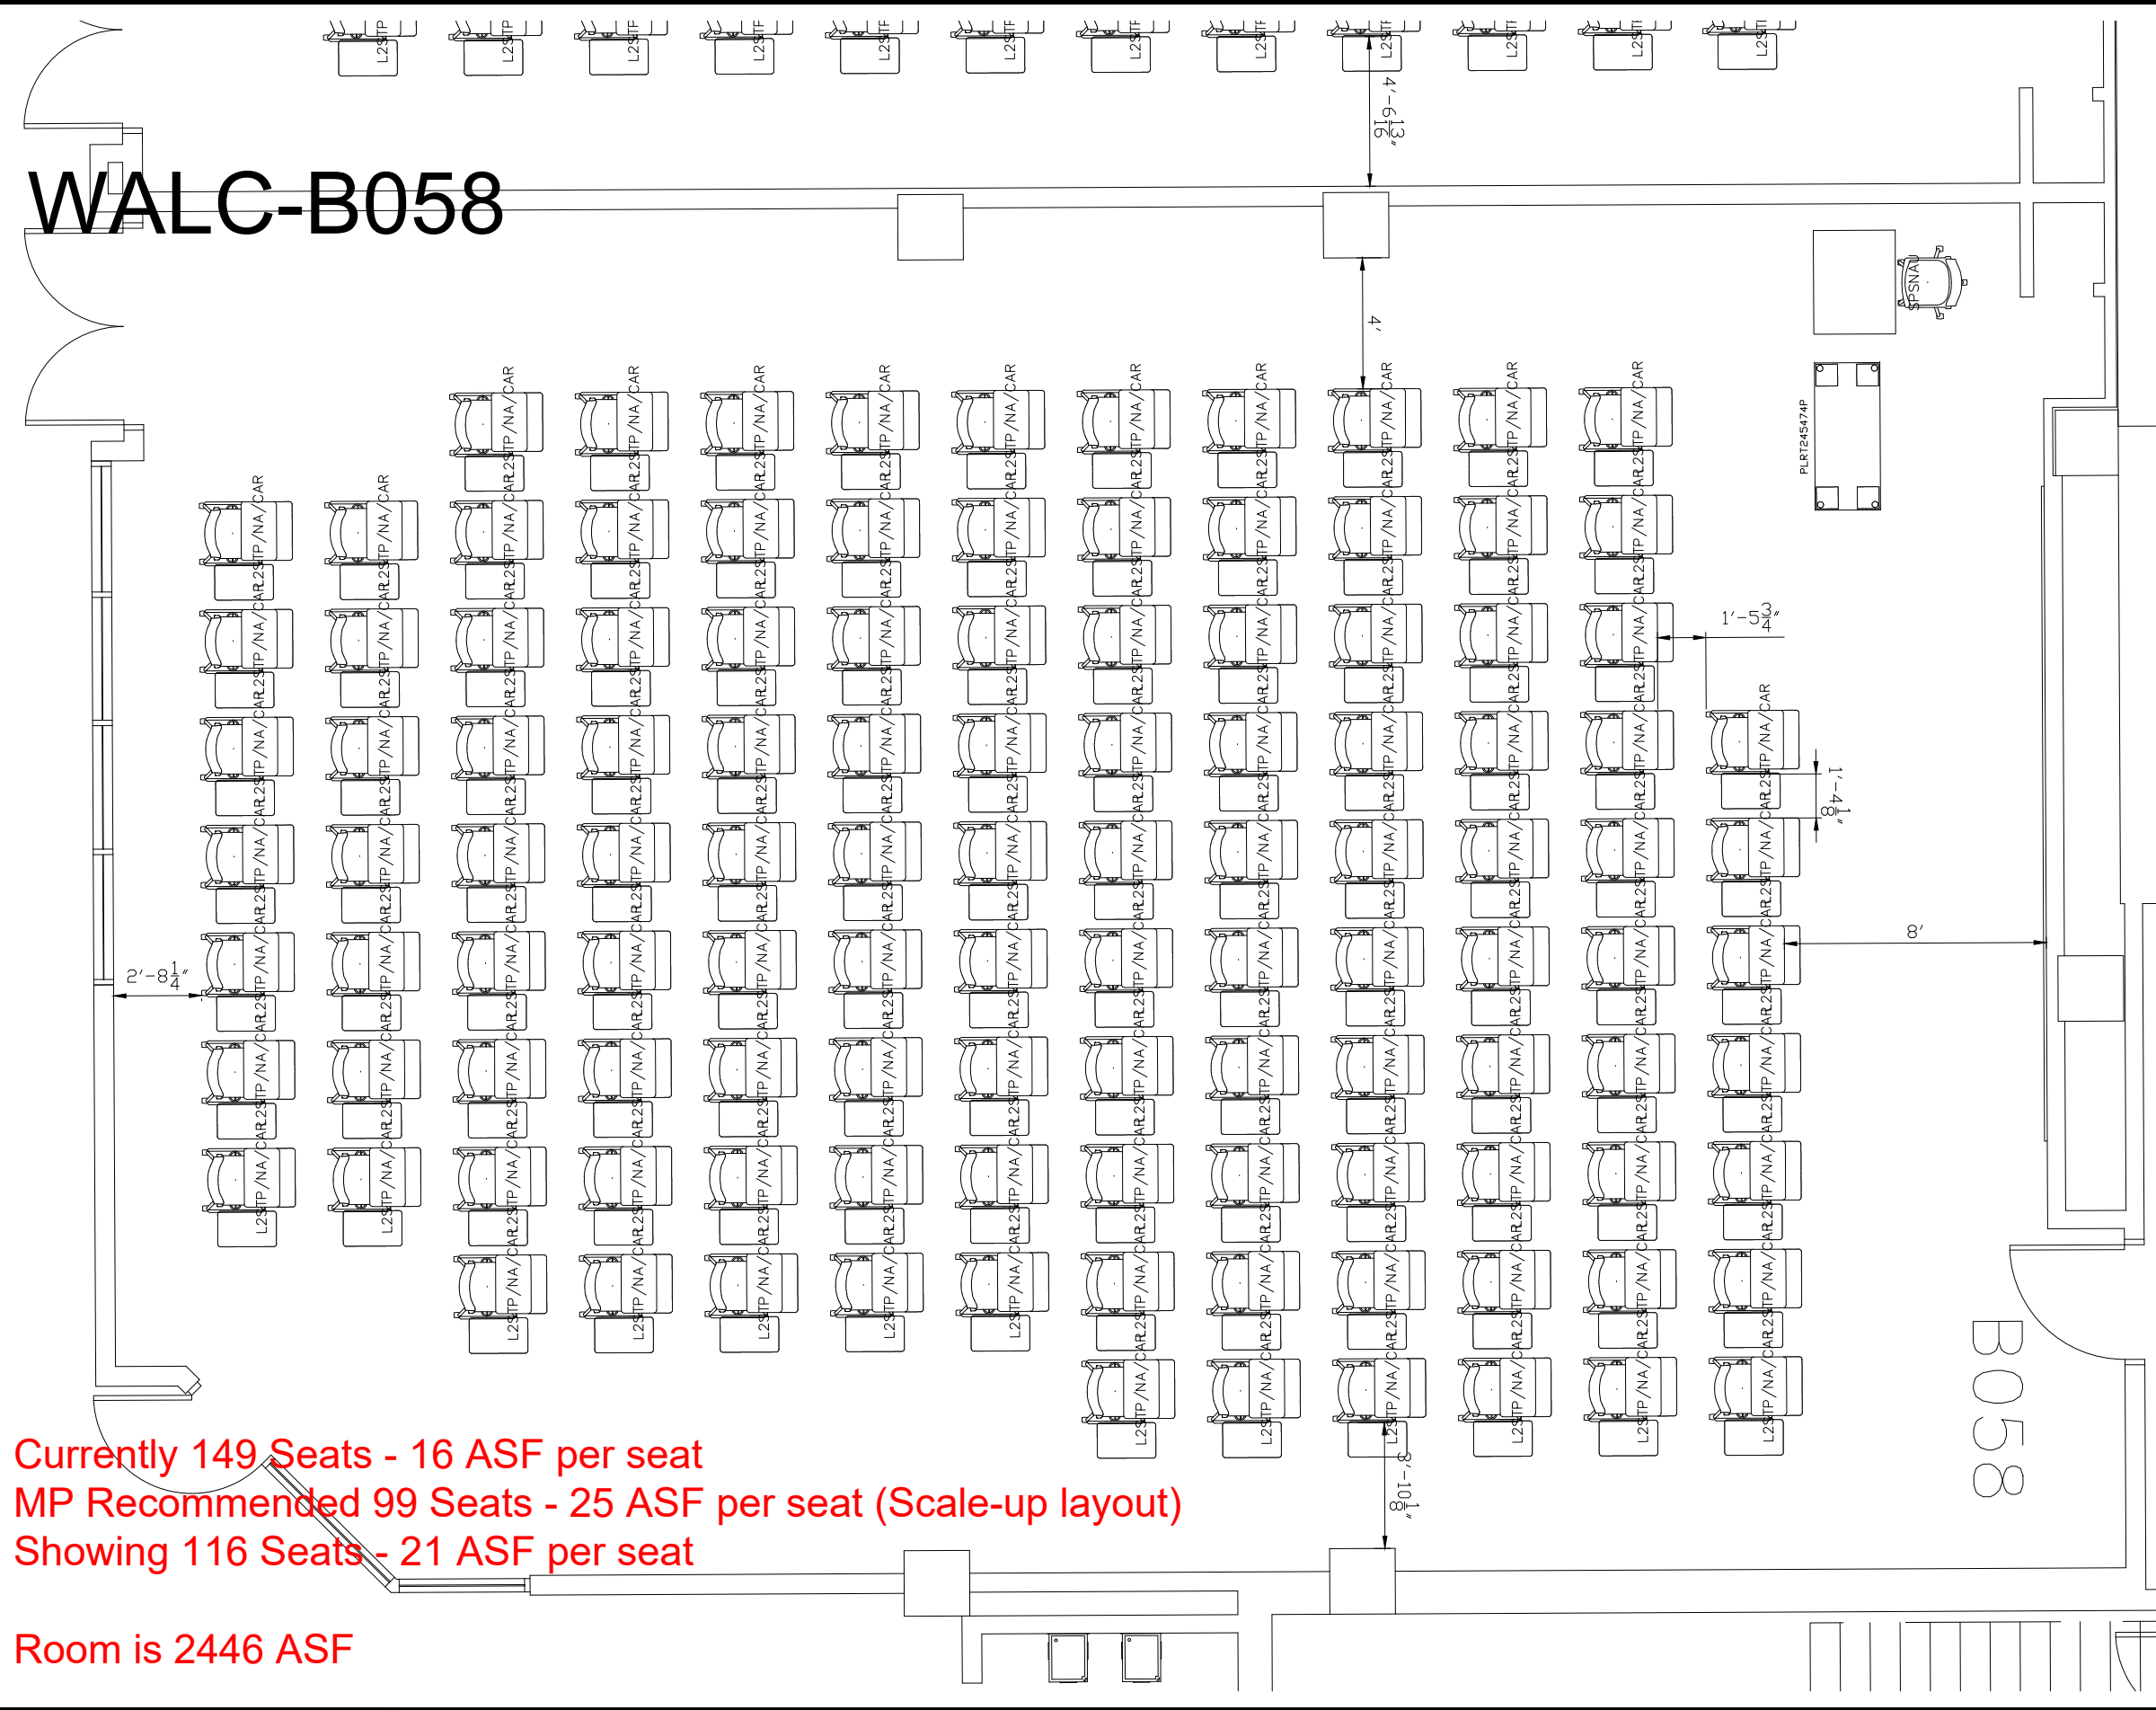

THIS PLAN IS NOT INTENDED TO BE USED FOR BUILDING CONSTRUCTION

PROJECT TITLE:
 PURDUE - CLASSROOMS

REPRESENTATIVE:
 STEPHANIE ROMANO

DATE:
 01.25.23

DRAWN BY: SBB **SCALE:** N.T.S.

SHEET:
WALC-B058-LEARN2

Currently 149 Seats - 16 ASF per seat
 MP Recommended 99 Seats - 25 ASF per seat (Scale-up layout)
 Showing 116 Seats - 21 ASF per seat
 Room is 2446 ASF