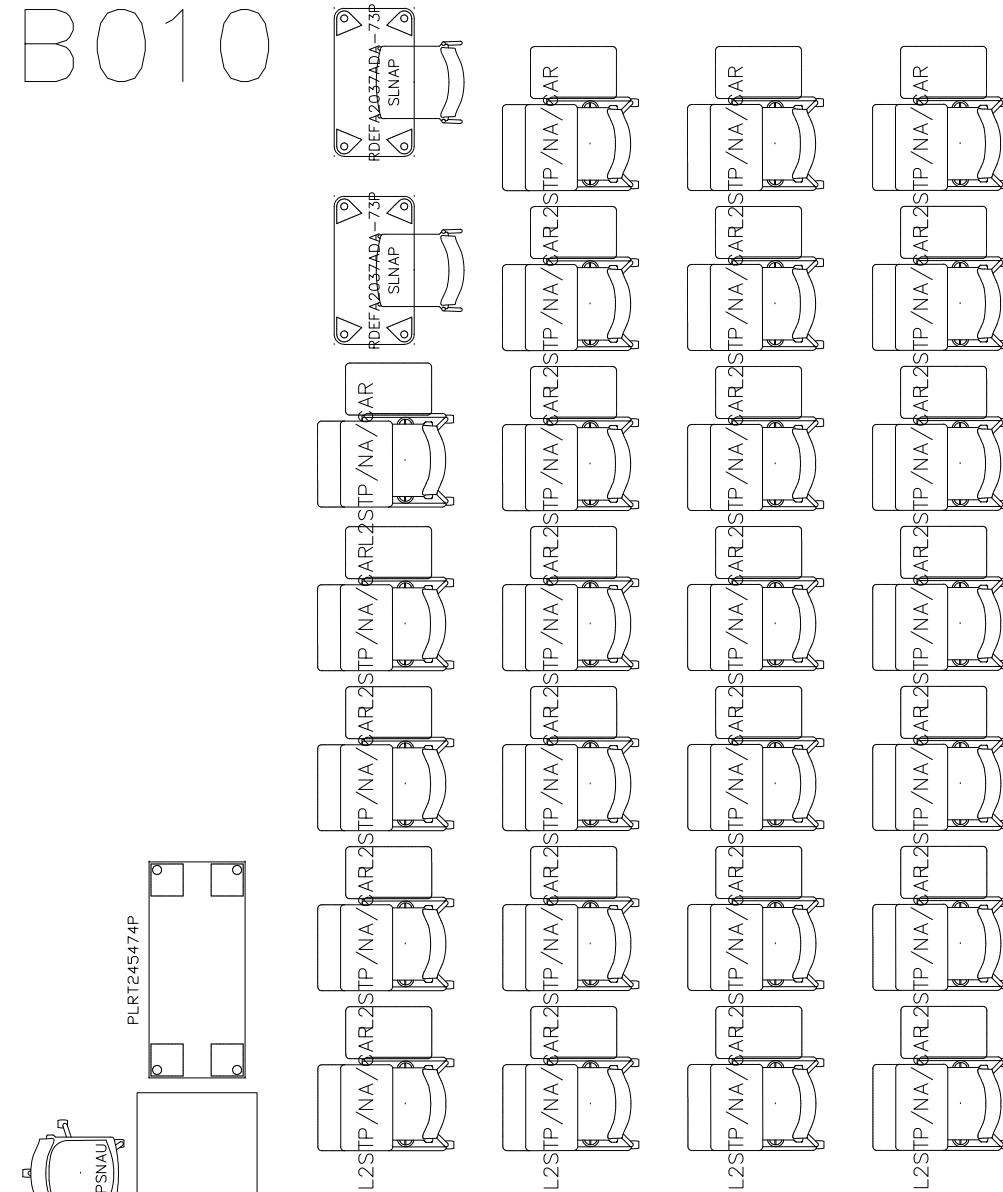

**FIELD VERIFICATION**  
This Plan incorporates building information compiled from various sources associated with this project and deemed as reliable. Conditions directly affecting the product or its installation must be field verified.

**THIS PLAN IS NOT INTENDED TO BE USED FOR BUILDING CONSTRUCTION**

**PROJECT TITLE:**  
PURDUE - CLASSROOMS

**REPRESENTATIVE:**  
STEPHANIE ROMAND

**DATE:**  
02.06.23

**DRAWN BY:** SBB **SCALE:** 1/4"=1'-0"

**SHEET:**  
**MSEE-B010**

B012

Currently 41 Seats - 16 ASF per seat MP  
Recommended 22 Seats - 29 ASF per seat  
Showing 28 Seats - 23 ASF per seat

Room is 637 ASF