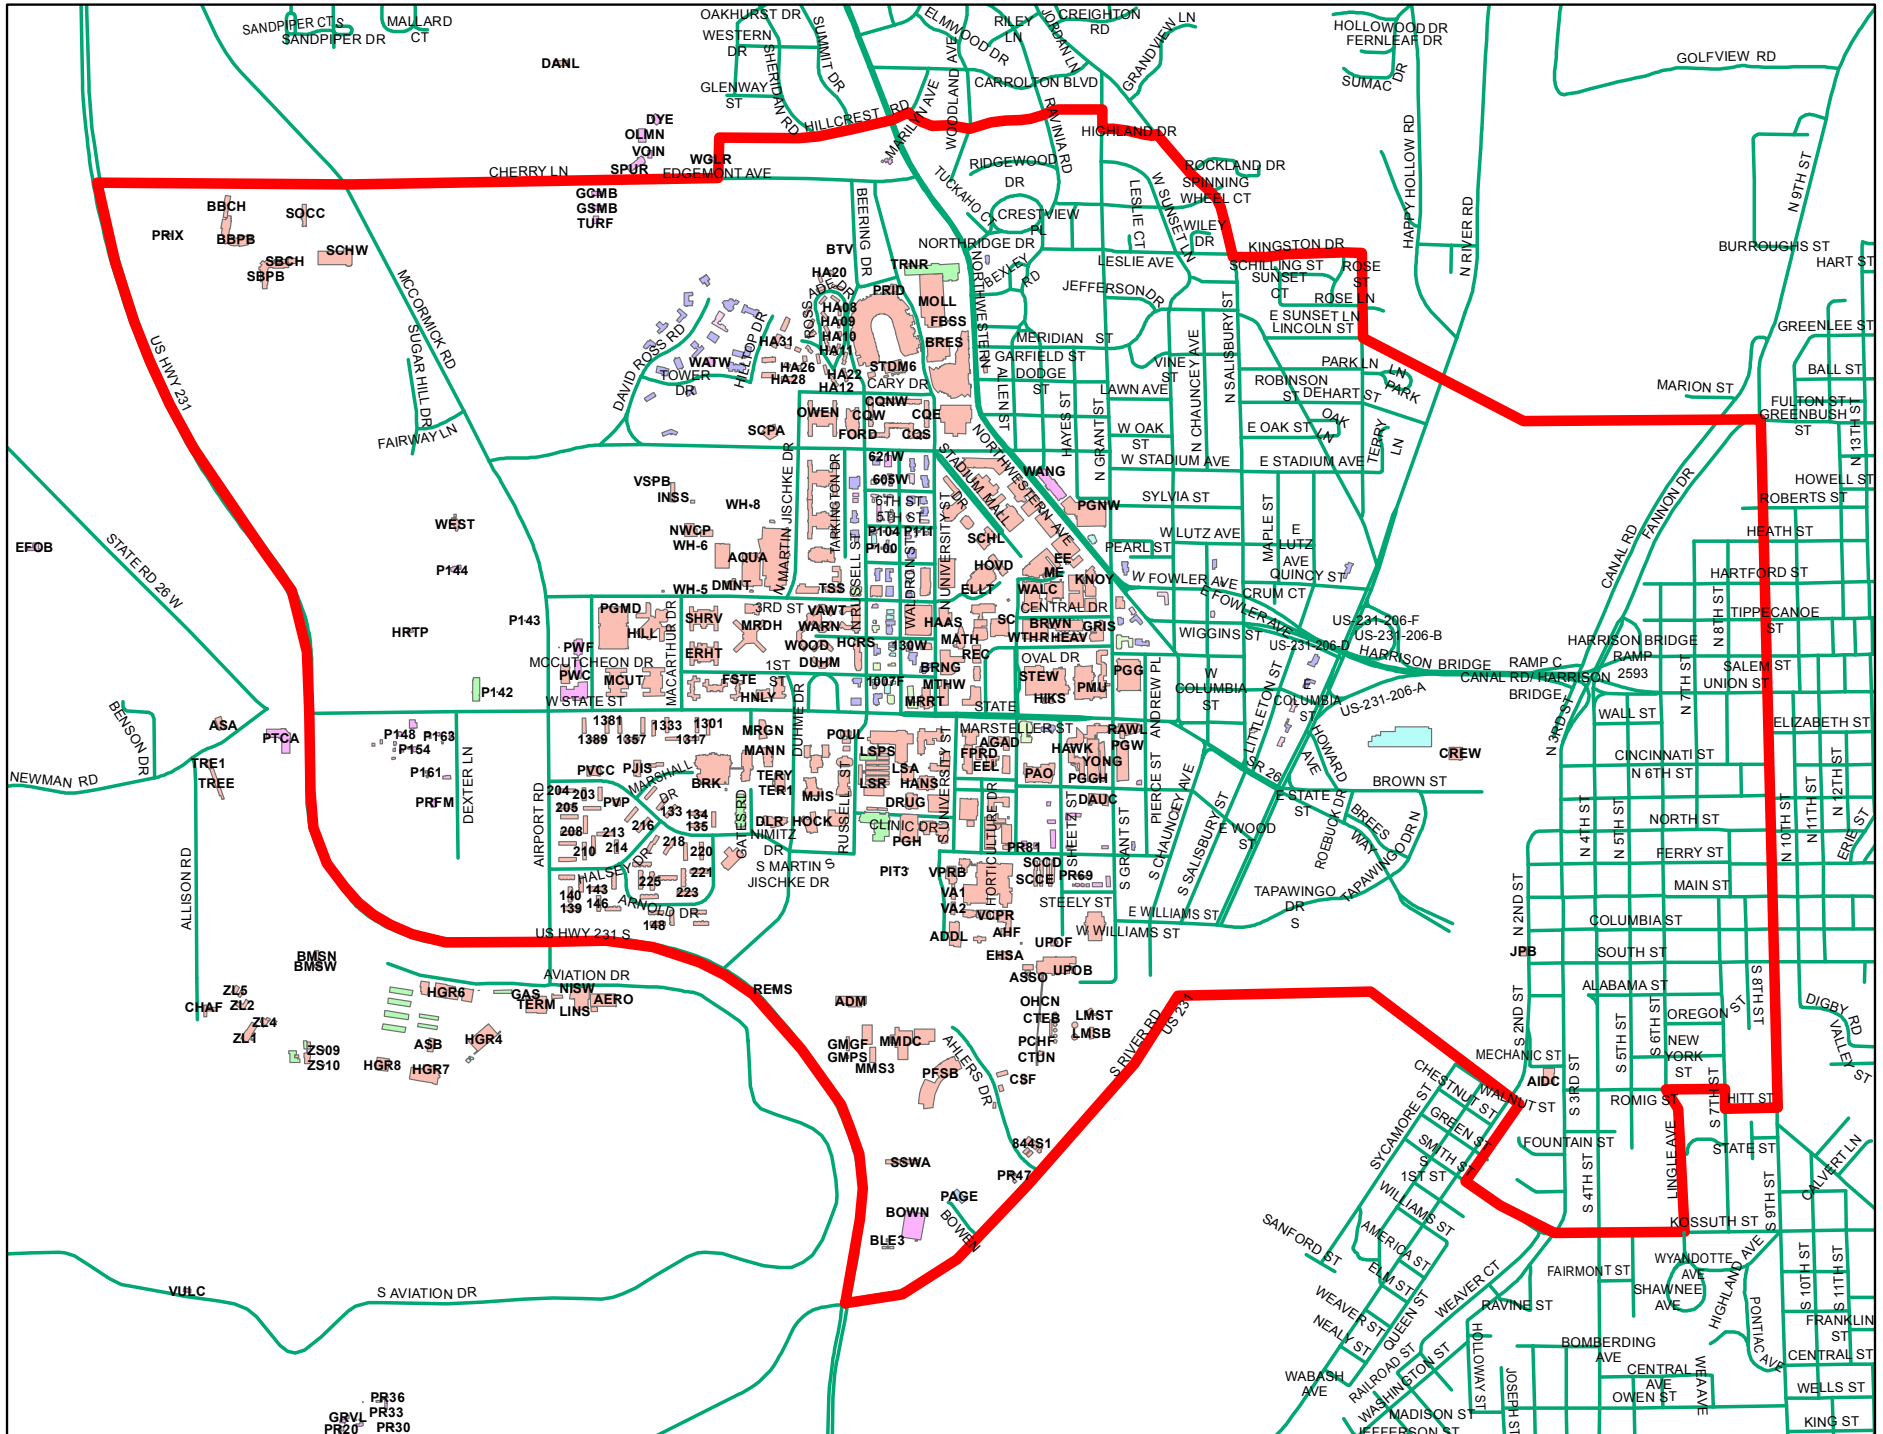

# "C" Permit Boundary Map

North of Cherry Lane and Hillcrest Road in West Lafayette – Greenbush St. in Lafayette; East of North 9th Street in Lafayette  
South of Kossuth Street/Walnut Street in Lafayette, South River Road/US 231 South in West Lafayette; West of US 231 in West Lafayette