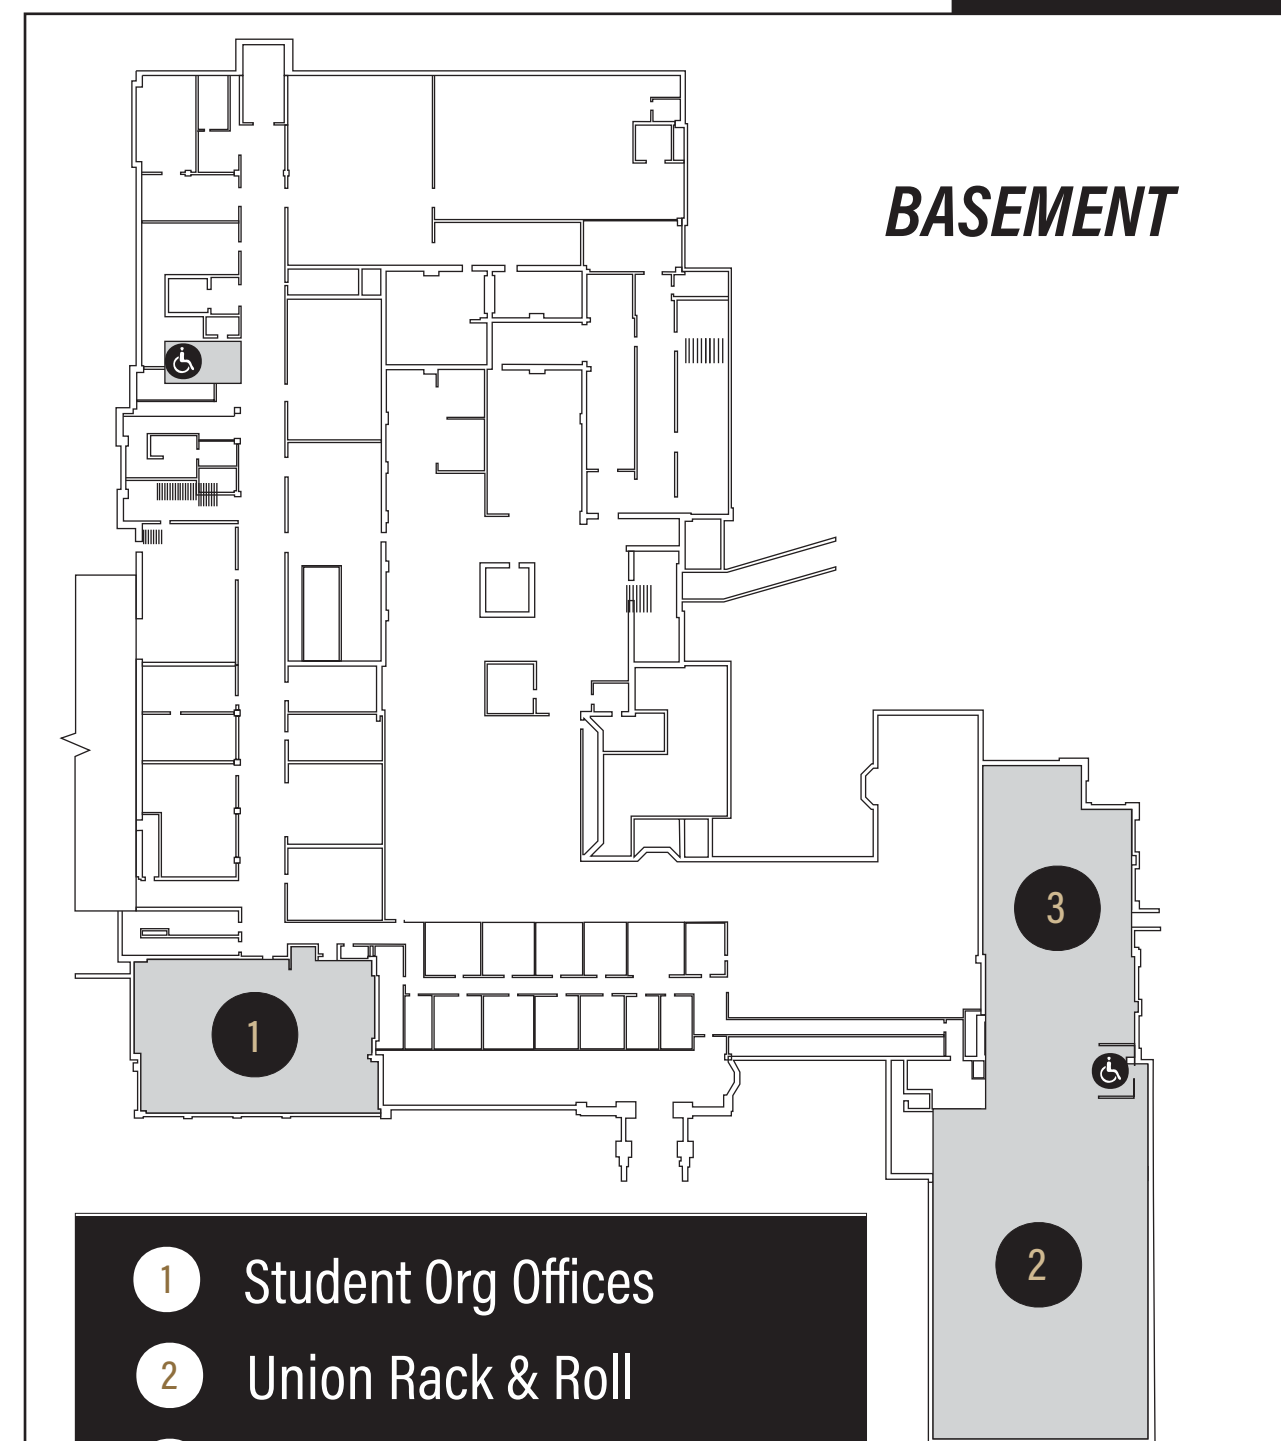

GROUND FLOOR

 Gender Neutral Restrooms

 Lactation Room

 Men's Restroom

 Women's Restroom

 Elevator
*to Union Rack & Roll and Boiler Game Mine only

BASEMENT

1 Student Org Offices

2 Union Rack & Roll

3 Boiler Game Mine

FOOD VENUES

- 1 Anyway You Slice It
- 2 KNOW Eatery
- 4 Burgers + Fries
- 7 Food Lab
- 8 Tenders, Love & Chicken
- 9 Starbucks®
- 10 Zen
- 11 Sushi Boss
- 12 DSJ Asian Grill
- 13 Choolaah Indian BBQ
- 17 Walk-On's
- 20 Boilermaker Market

FIRST FLOOR

Gender Neutral Restroom
 Men's Restroom
 Women's Restroom
 Elevator

EVENT VENUES

- 1 North Ballroom
- 2 South Ballroom
- 3 West Great Hall/
International Flag Display
- 9 West Main Lounge
- 10 East Main Lounge
- 11 Great Hall (Info Desk)
- 12 118 Lounge
- 13 Union Club Hotel Lobby

SECOND FLOOR

 Gender Neutral Restroom
  Men's Restroom
  Women's Restroom
  Elevator

EVENT VENUES

- 1 Meeting Room 288
- 4 Meeting Room 263
- 5 Meeting Rooms 256/258/260
- 6 West Faculty Lounge 250
- 7 Director's Room 230
- 8 The Degas Collection Art Gallery 231
- 9 East Faculty Lounge 240
- 12 Anniversary Drawing Room 210
- 13 South Tower Access 320
- 14 West Tower/Amateur Radio Club 370