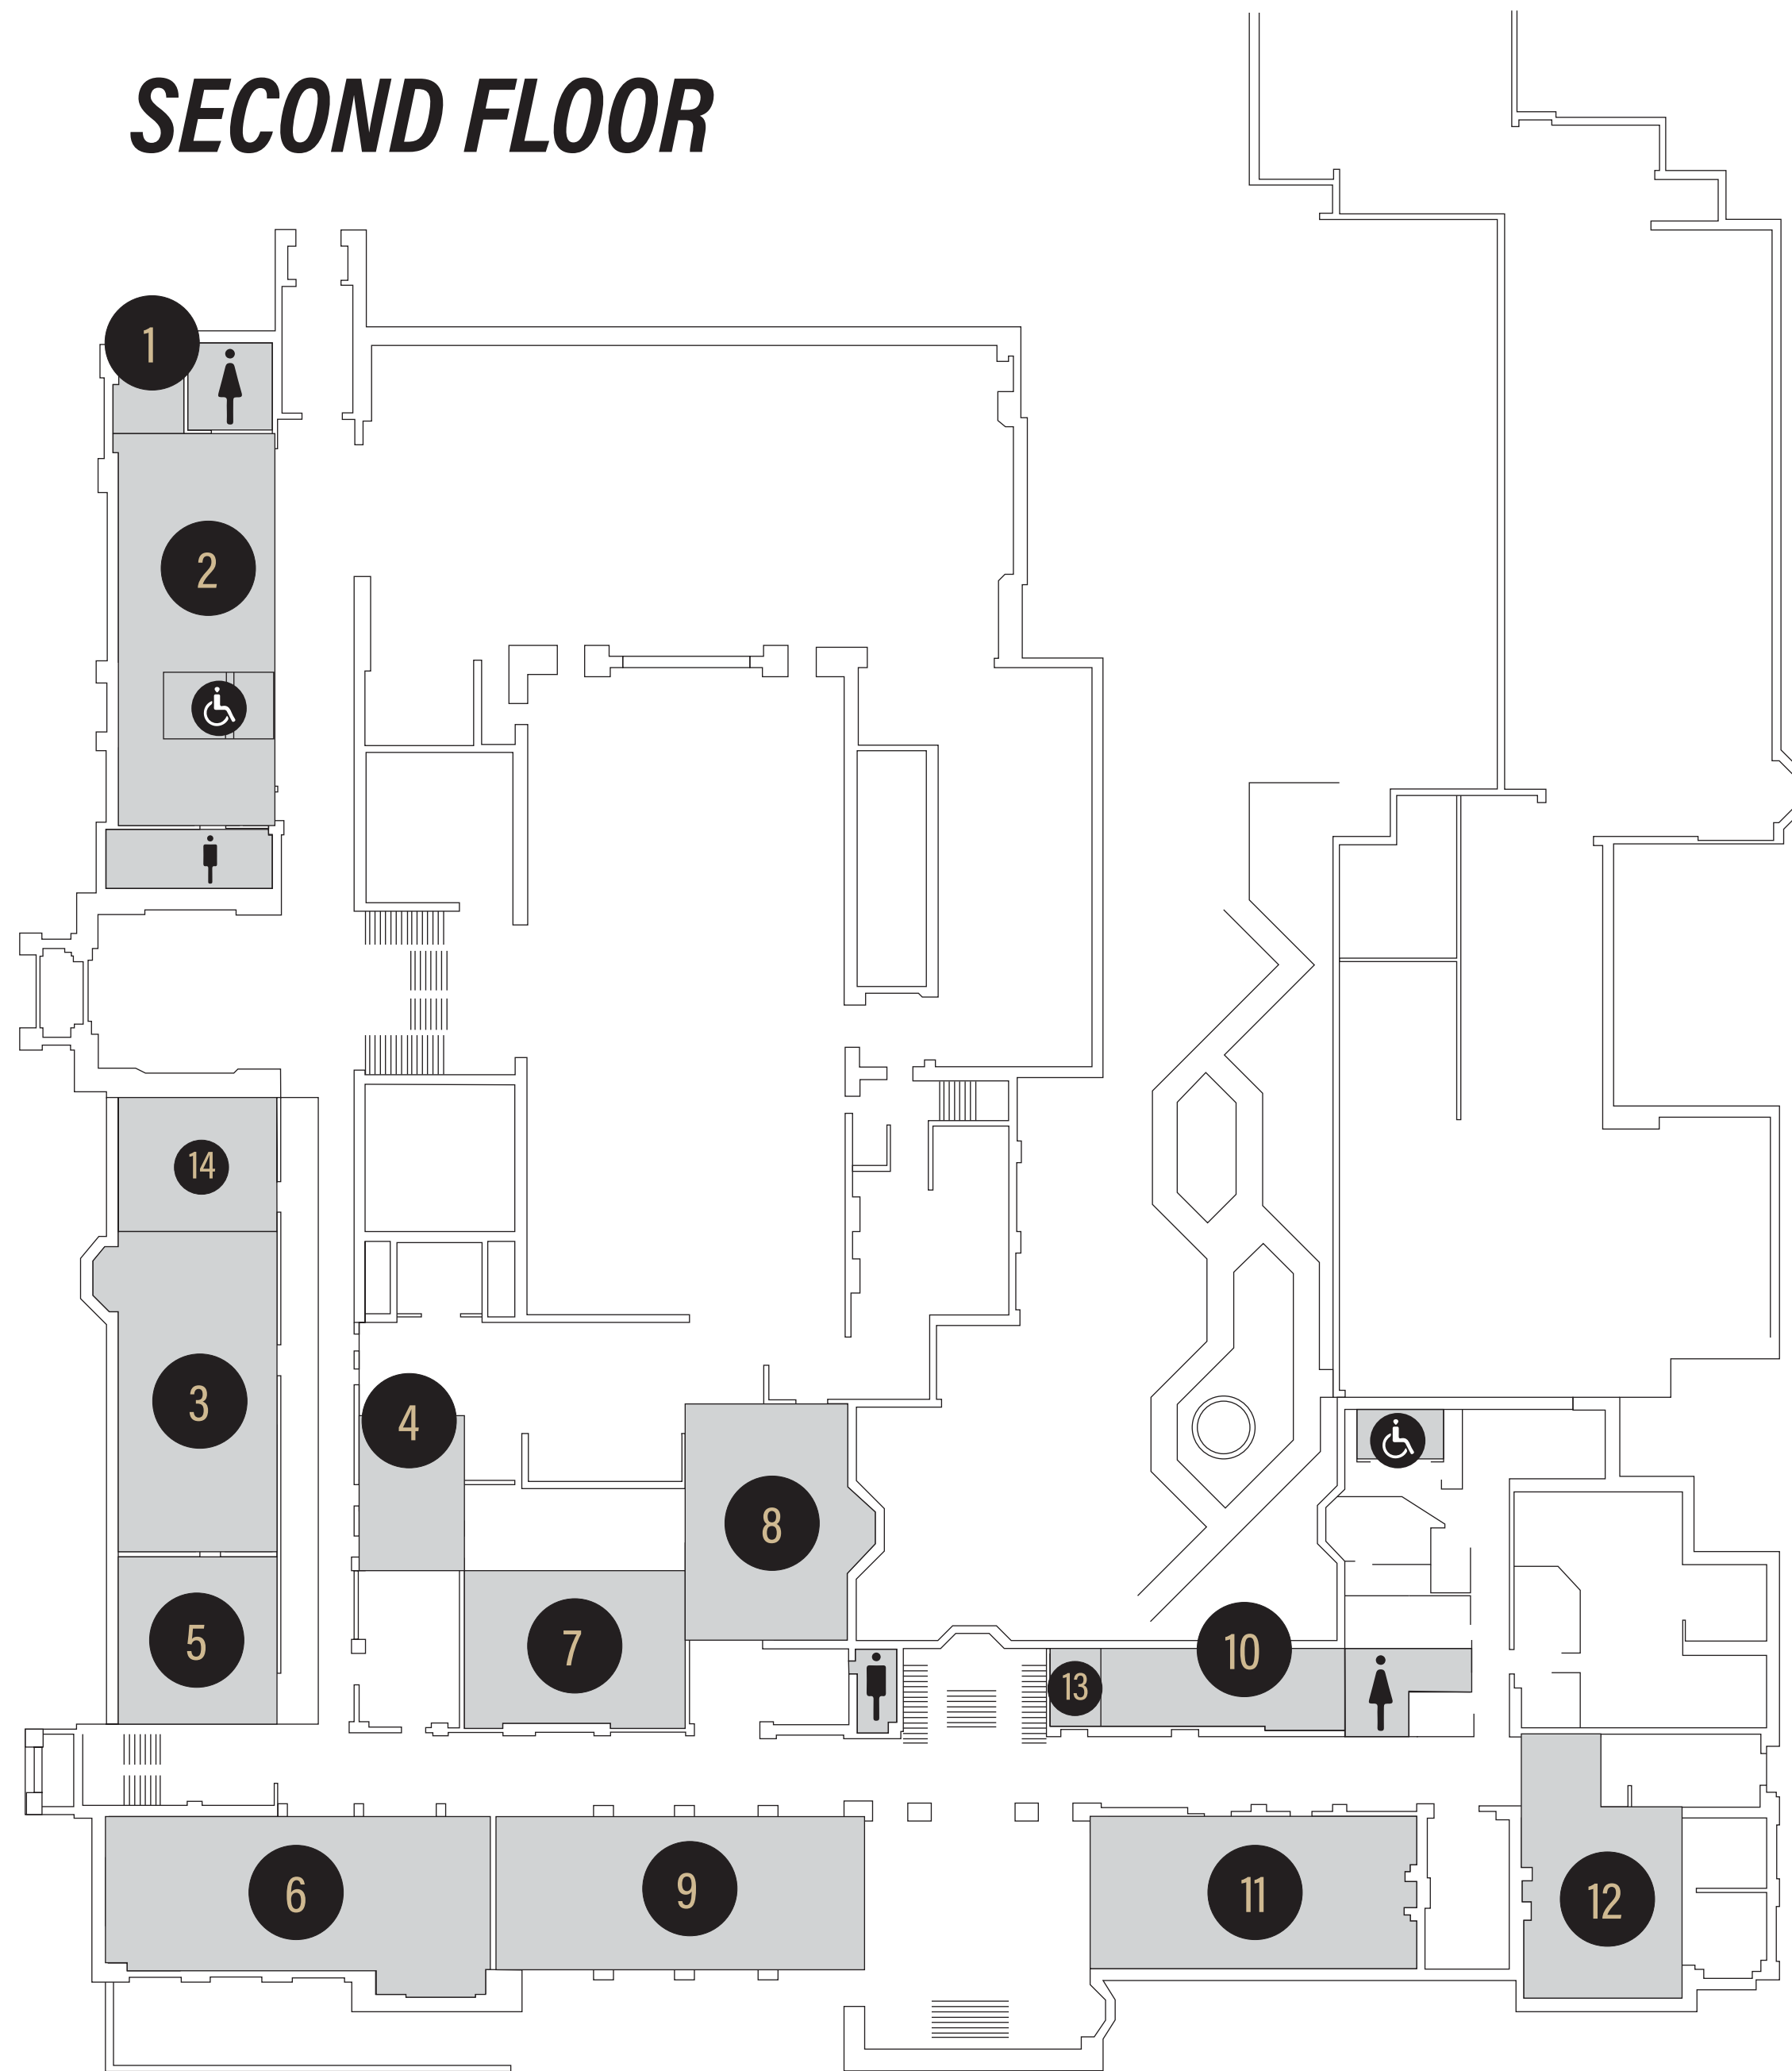

GROUND FLOOR

 Gender Neutral Restrooms

 Lactation Room

 Men's Restroom

 Women's Restroom

 Elevator
*to Union Rack & Roll and Boiler Game Mine only

BASEMENT

1 Student Org Offices

EVENT VENUES

- 5 Meeting Room G083
- 6 Meeting Room G077
- 14 Fireside Lounge
- 15 Hail Purdue Stage
- 16 West Terrace
- 18 Ever True Stage
- 19 East Terrace
- 21 1869 Meeting Room G011

OFFICE SUITES

- 3 Purdue Food Co. G085

FIRST FLOOR

Gender Neutral Restroom
 Men's Restroom
 Women's Restroom
 Elevator

EVENT VENUES

- 1 North Ballroom
- 2 South Ballroom
- 3 West Great Hall/
International Flag Display
- 9 West Main Lounge
- 10 East Main Lounge
- 11 Great Hall (Info Desk)
- 12 118 Lounge
- 13 Union Club Hotel Lobby

SECOND FLOOR

 Gender Neutral Restroom
  Men's Restroom
  Women's Restroom
  Elevator

EVENT VENUES

- 1 Meeting Room 288
- 4 Meeting Room 263
- 5 Meeting Rooms 256/258/260
- 6 West Faculty Lounge 250
- 7 Director's Room 230
- 8 The Degas Collection Art Gallery 231
- 9 East Faculty Lounge 240
- 12 Anniversary Drawing Room 210
- 13 South Tower Access 320
- 14 West Tower/Amateur Radio Club 370