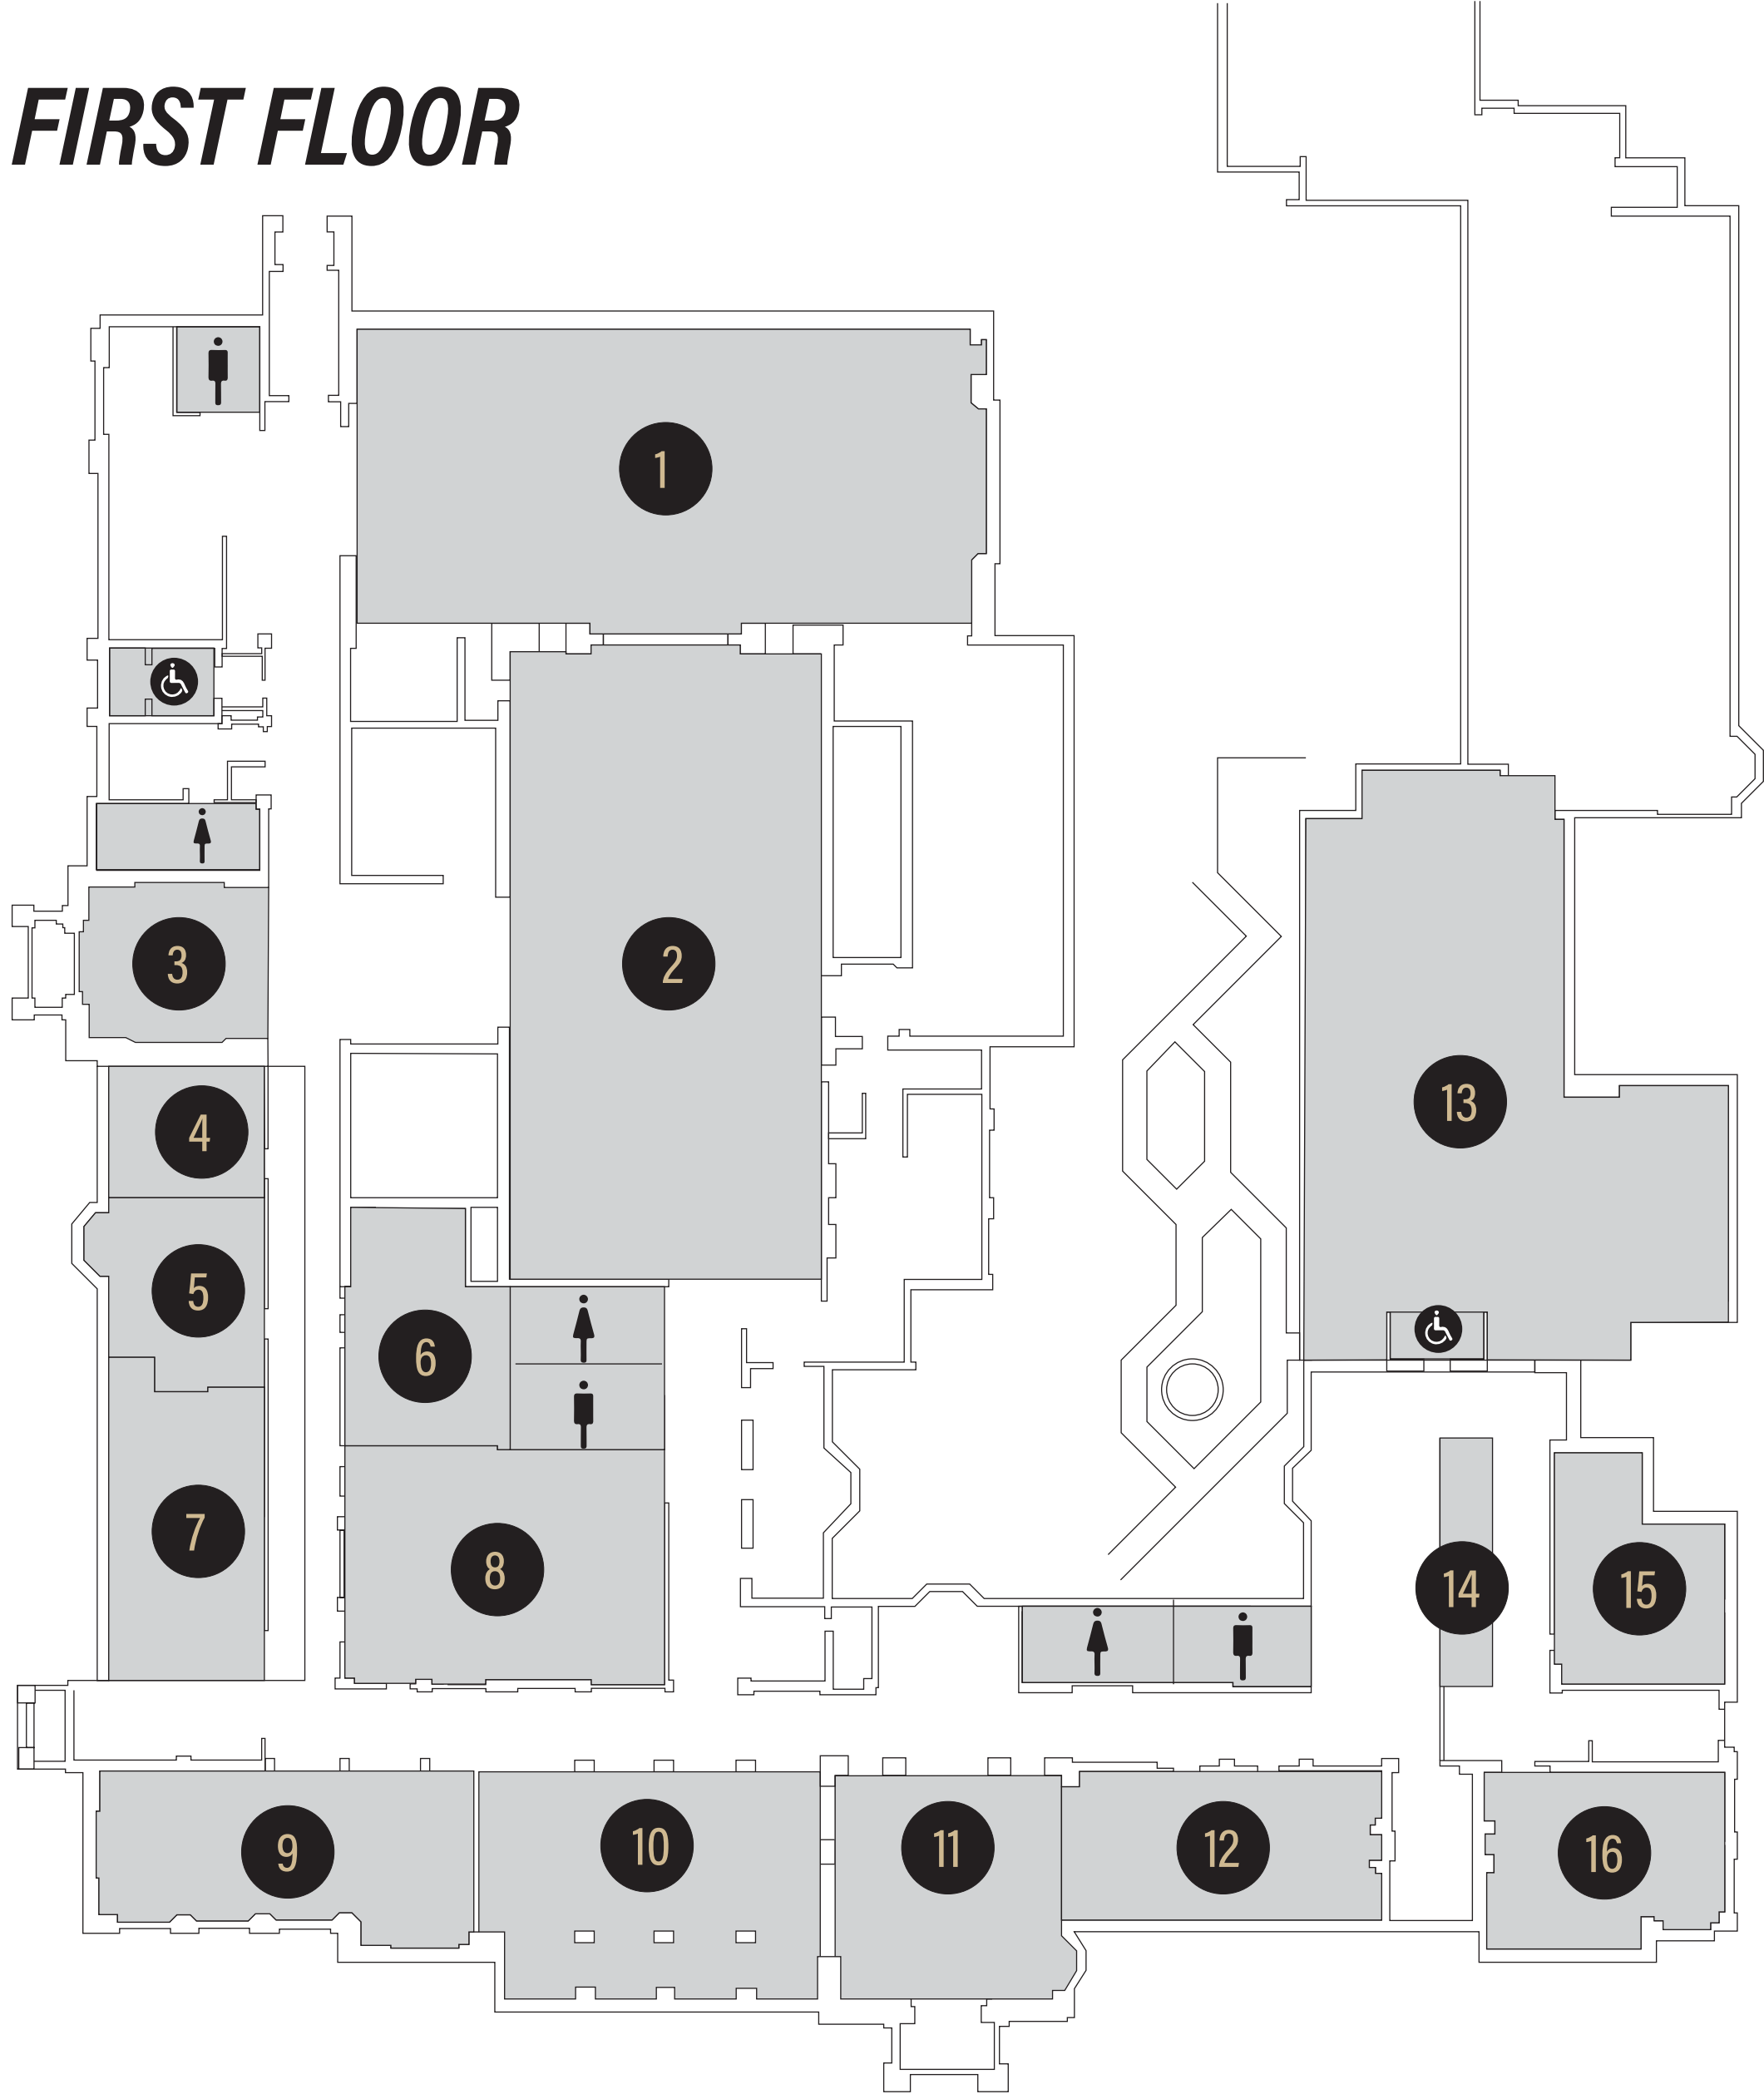

GROUND FLOOR

 Gender Neutral Restrooms

 Lactation Room

 Men's Restroom

 Women's Restroom

 Elevator
*to Union Rack & Roll and Boiler Game Mine only

BASEMENT

1 Student Org Offices

EVENT VENUES

- 5 Meeting Room G083
- 6 Meeting Room G077
- 14 Fireside Lounge
- 15 Hail Purdue Stage
- 16 West Terrace
- 18 Ever True Stage
- 19 East Terrace
- 21 1869 Meeting Room G011

OFFICE SUITES

- 3 Purdue Food Co. G085

FIRST FLOOR

Gender Neutral Restroom
 Men's Restroom
 Women's Restroom
 Elevator

EVENT VENUES

- 1 North Ballroom
- 2 South Ballroom
- 3 West Great Hall/
International Flag Display
- 9 West Main Lounge
- 10 East Main Lounge
- 11 Great Hall (Info Desk)
- 12 118 Lounge
- 13 Union Club Hotel Lobby

SECOND FLOOR

 Gender Neutral Restroom
  Men's Restroom
  Women's Restroom
  Elevator

EVENT VENUES

- 1 Meeting Room 288
- 4 Meeting Room 263
- 5 Meeting Rooms 256/258/260
- 6 West Faculty Lounge 250
- 7 Director's Room 230
- 8 The Degas Collection Art Gallery 231
- 9 East Faculty Lounge 240
- 12 Anniversary Drawing Room 210
- 13 South Tower Access 320
- 14 West Tower/Amateur Radio Club 370