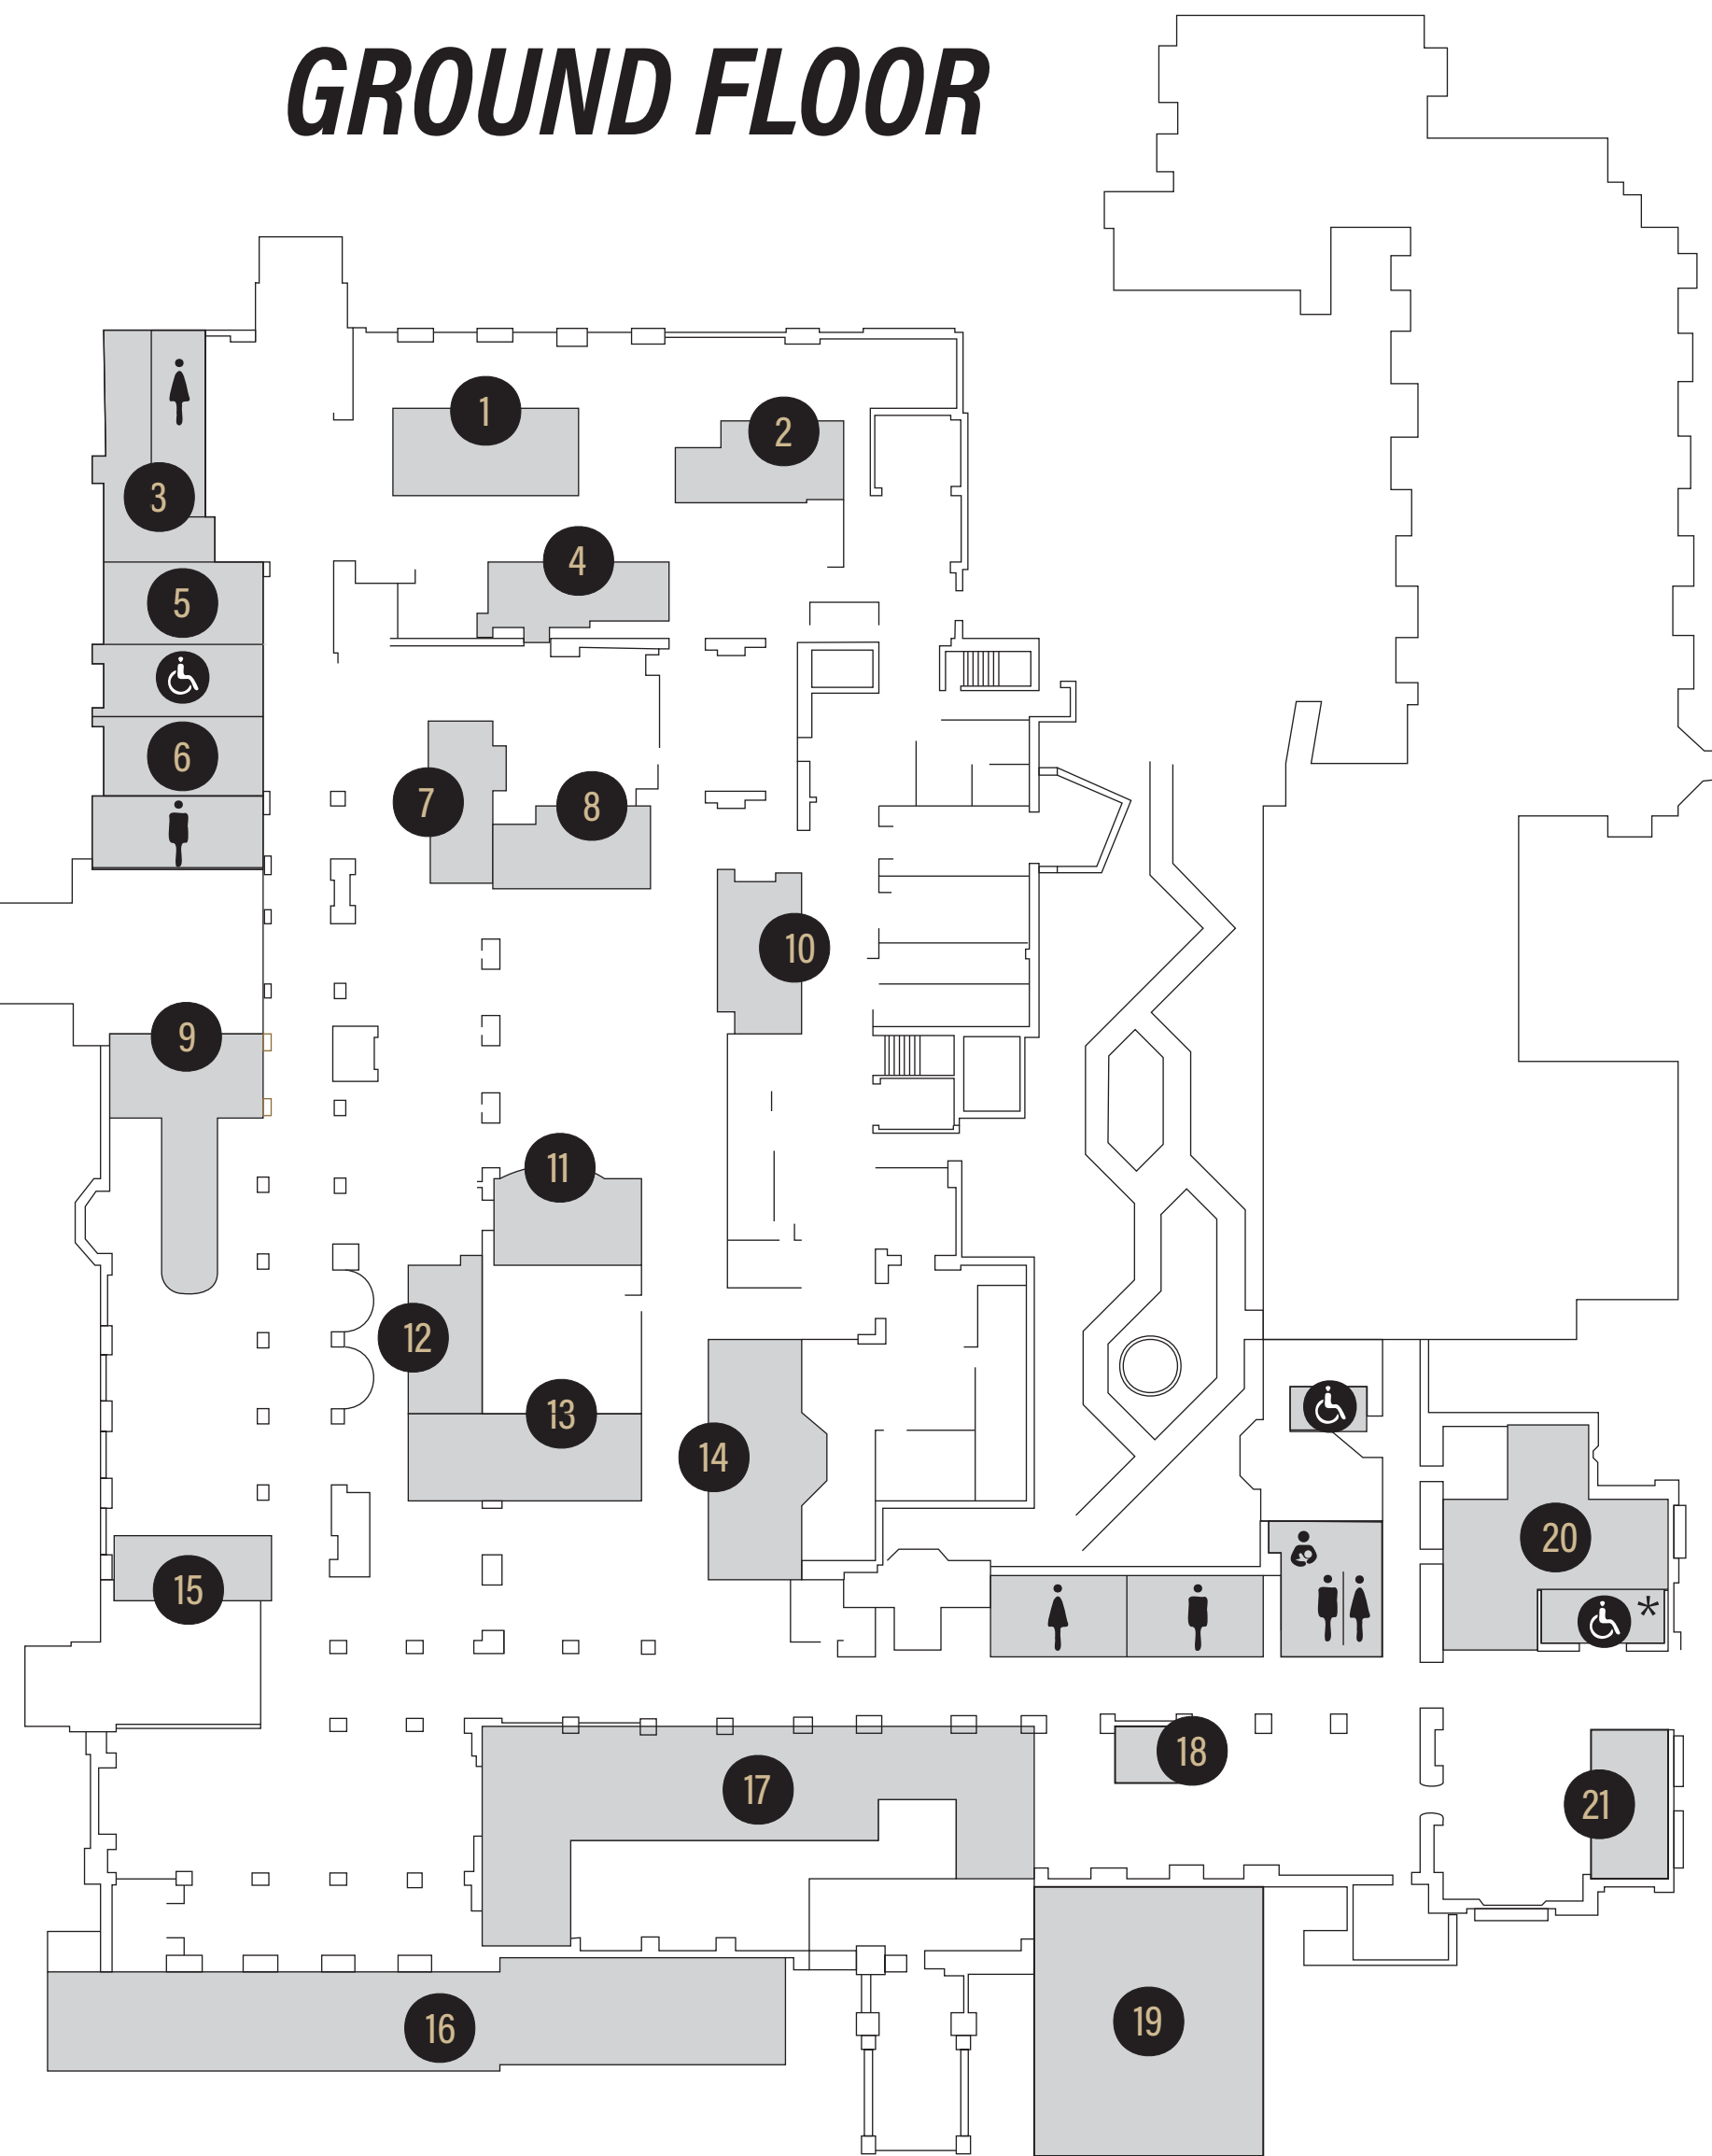

GROUND FLOOR

 Gender Neutral Restrooms

 Lactation Room

 Men's Restroom

 Women's Restroom

 Elevator
*to Union Rack & Roll and Boiler Game Mine only

BASEMENT

1 Student Org Offices

2 Union Rack & Roll

3 Boiler Game Mine

FOOD VENUES

- 1 Anyway You Slice It
- 2 KNOW Eatery
- 4 Burgers + Fries
- 7 Food Lab
- 8 Tenders, Love & Chicken
- 9 Starbucks®
- 10 Zen
- 11 Sushi Boss
- 12 DSJ Asian Grill
- 13 Choolaah Indian BBQ
- 17 Walk-On's
- 20 Boilermaker Market

EVENT VENUES

- 5 Meeting Room G083
- 6 Meeting Room G077
- 14 Fireside Lounge
- 15 Hail Purdue Stage
- 16 West Terrace
- 18 Ever True Stage
- 19 East Terrace
- 21 1869 Meeting Room G011

OFFICE SUITES

- 3 Purdue Food Co. G085

FIRST FLOOR

Gender Neutral Restroom
 Men's Restroom
 Women's Restroom
 Elevator

EVENT VENUES

- 1 North Ballroom
- 2 South Ballroom
- 3 West Great Hall/
International Flag Display
- 9 West Main Lounge
- 10 East Main Lounge
- 11 Great Hall (Info Desk)
- 12 118 Lounge
- 13 Union Club Hotel Lobby