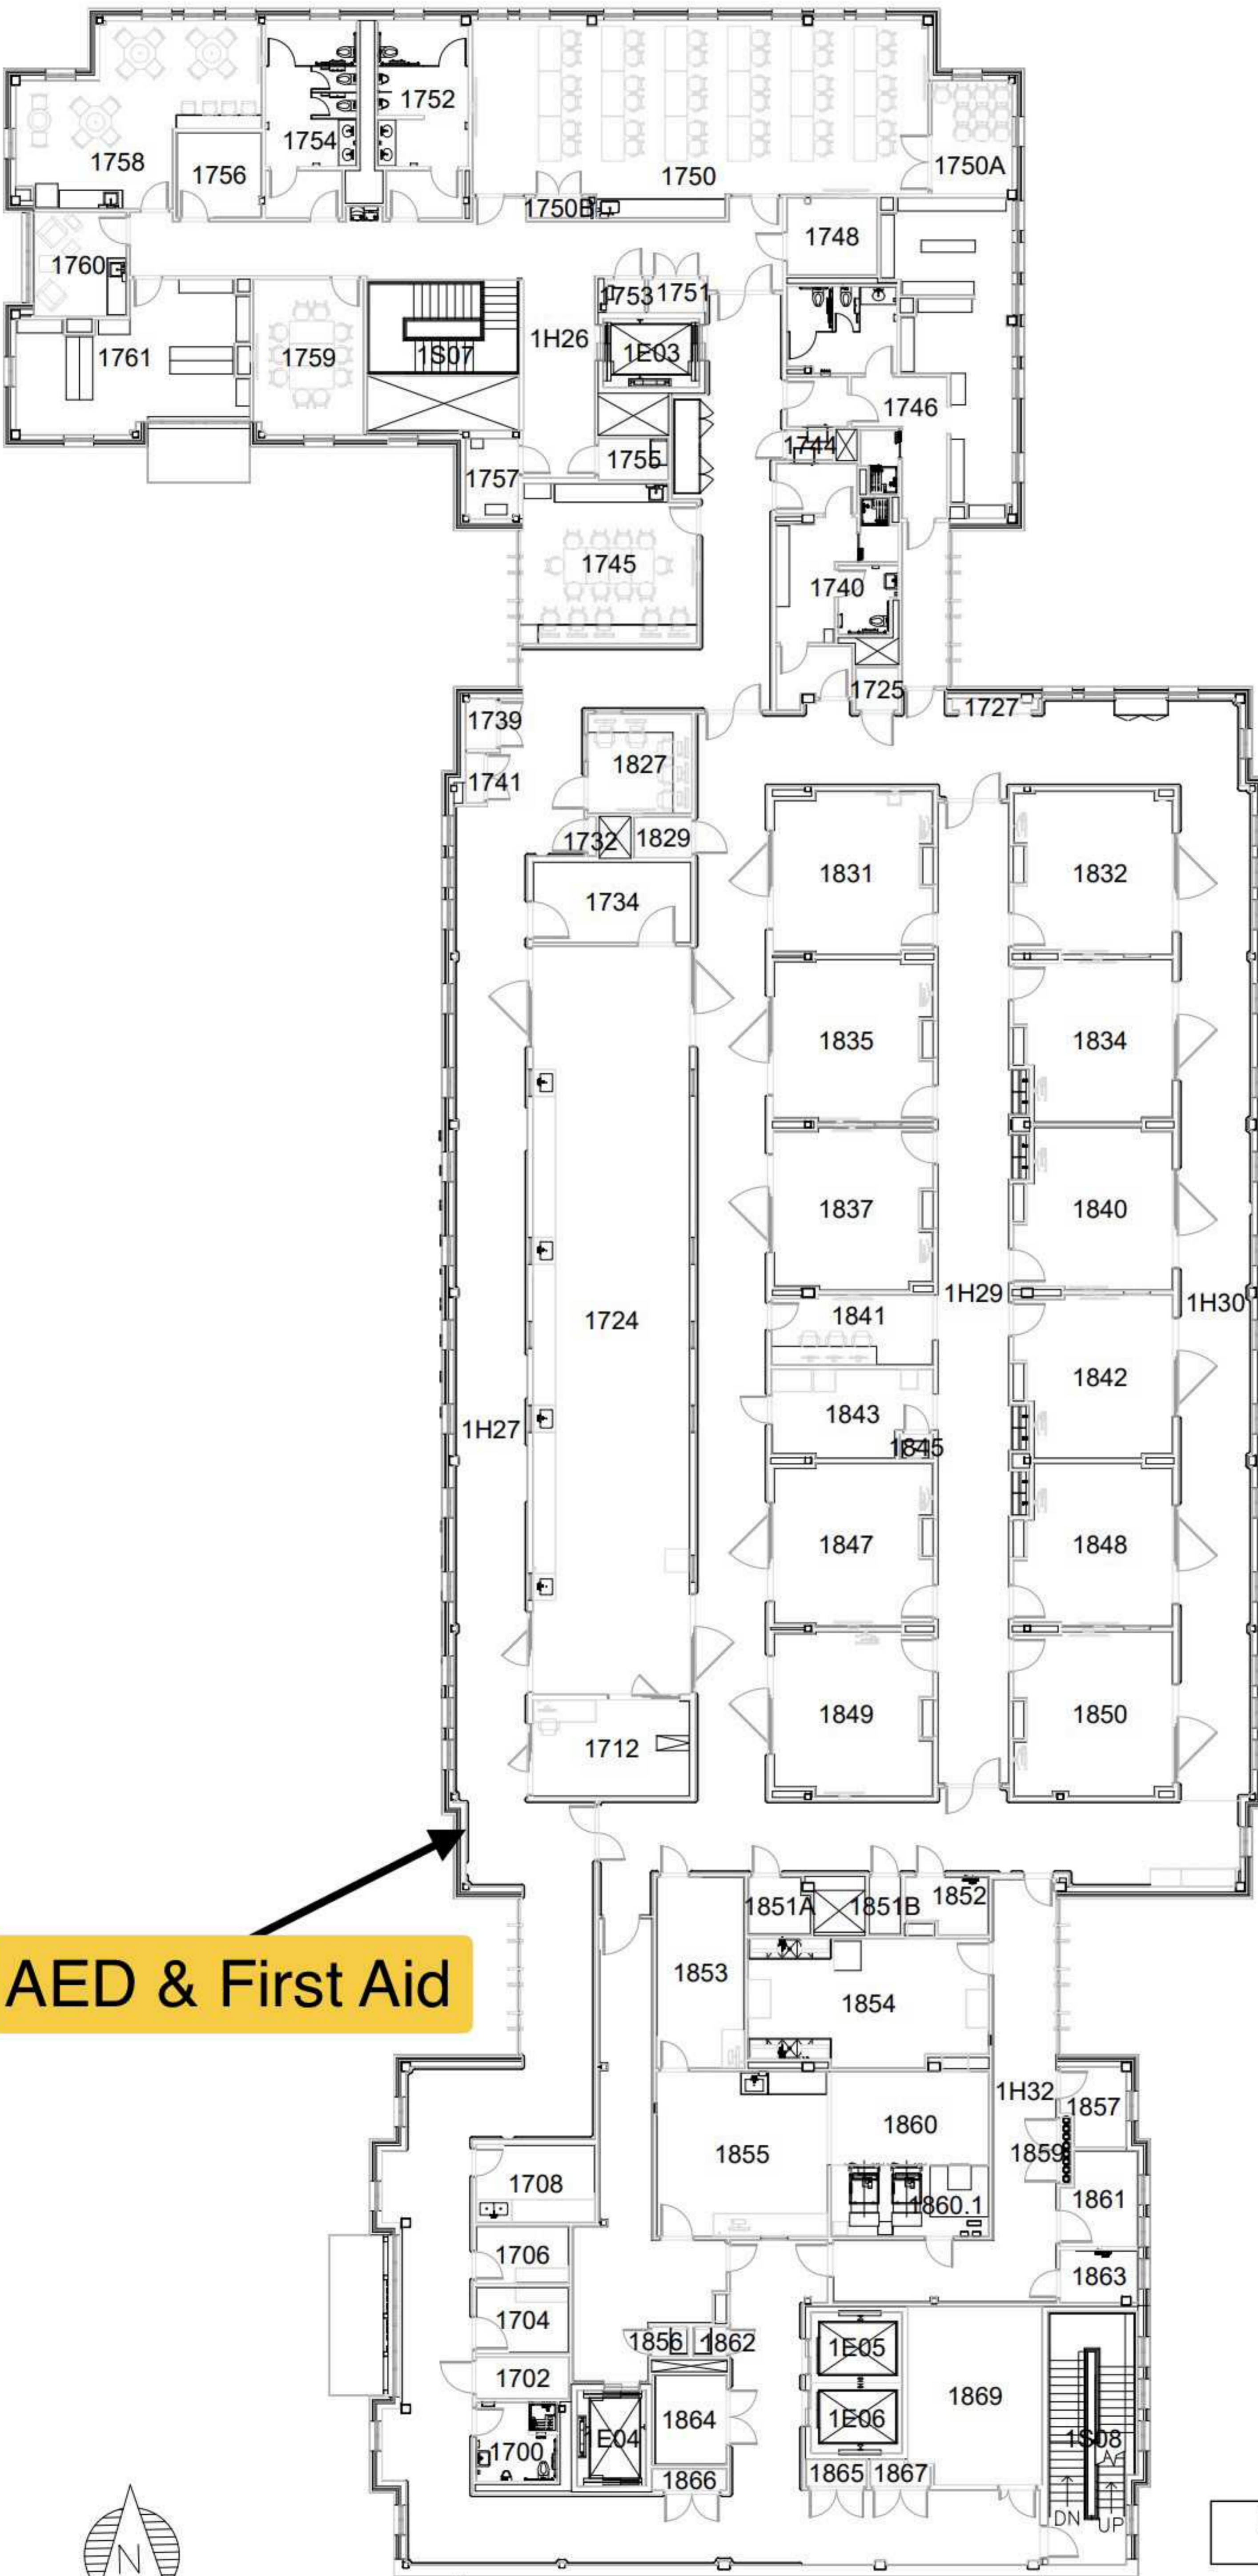

BRUN-01

AED & First Aid

Exterior Gross Area
25068