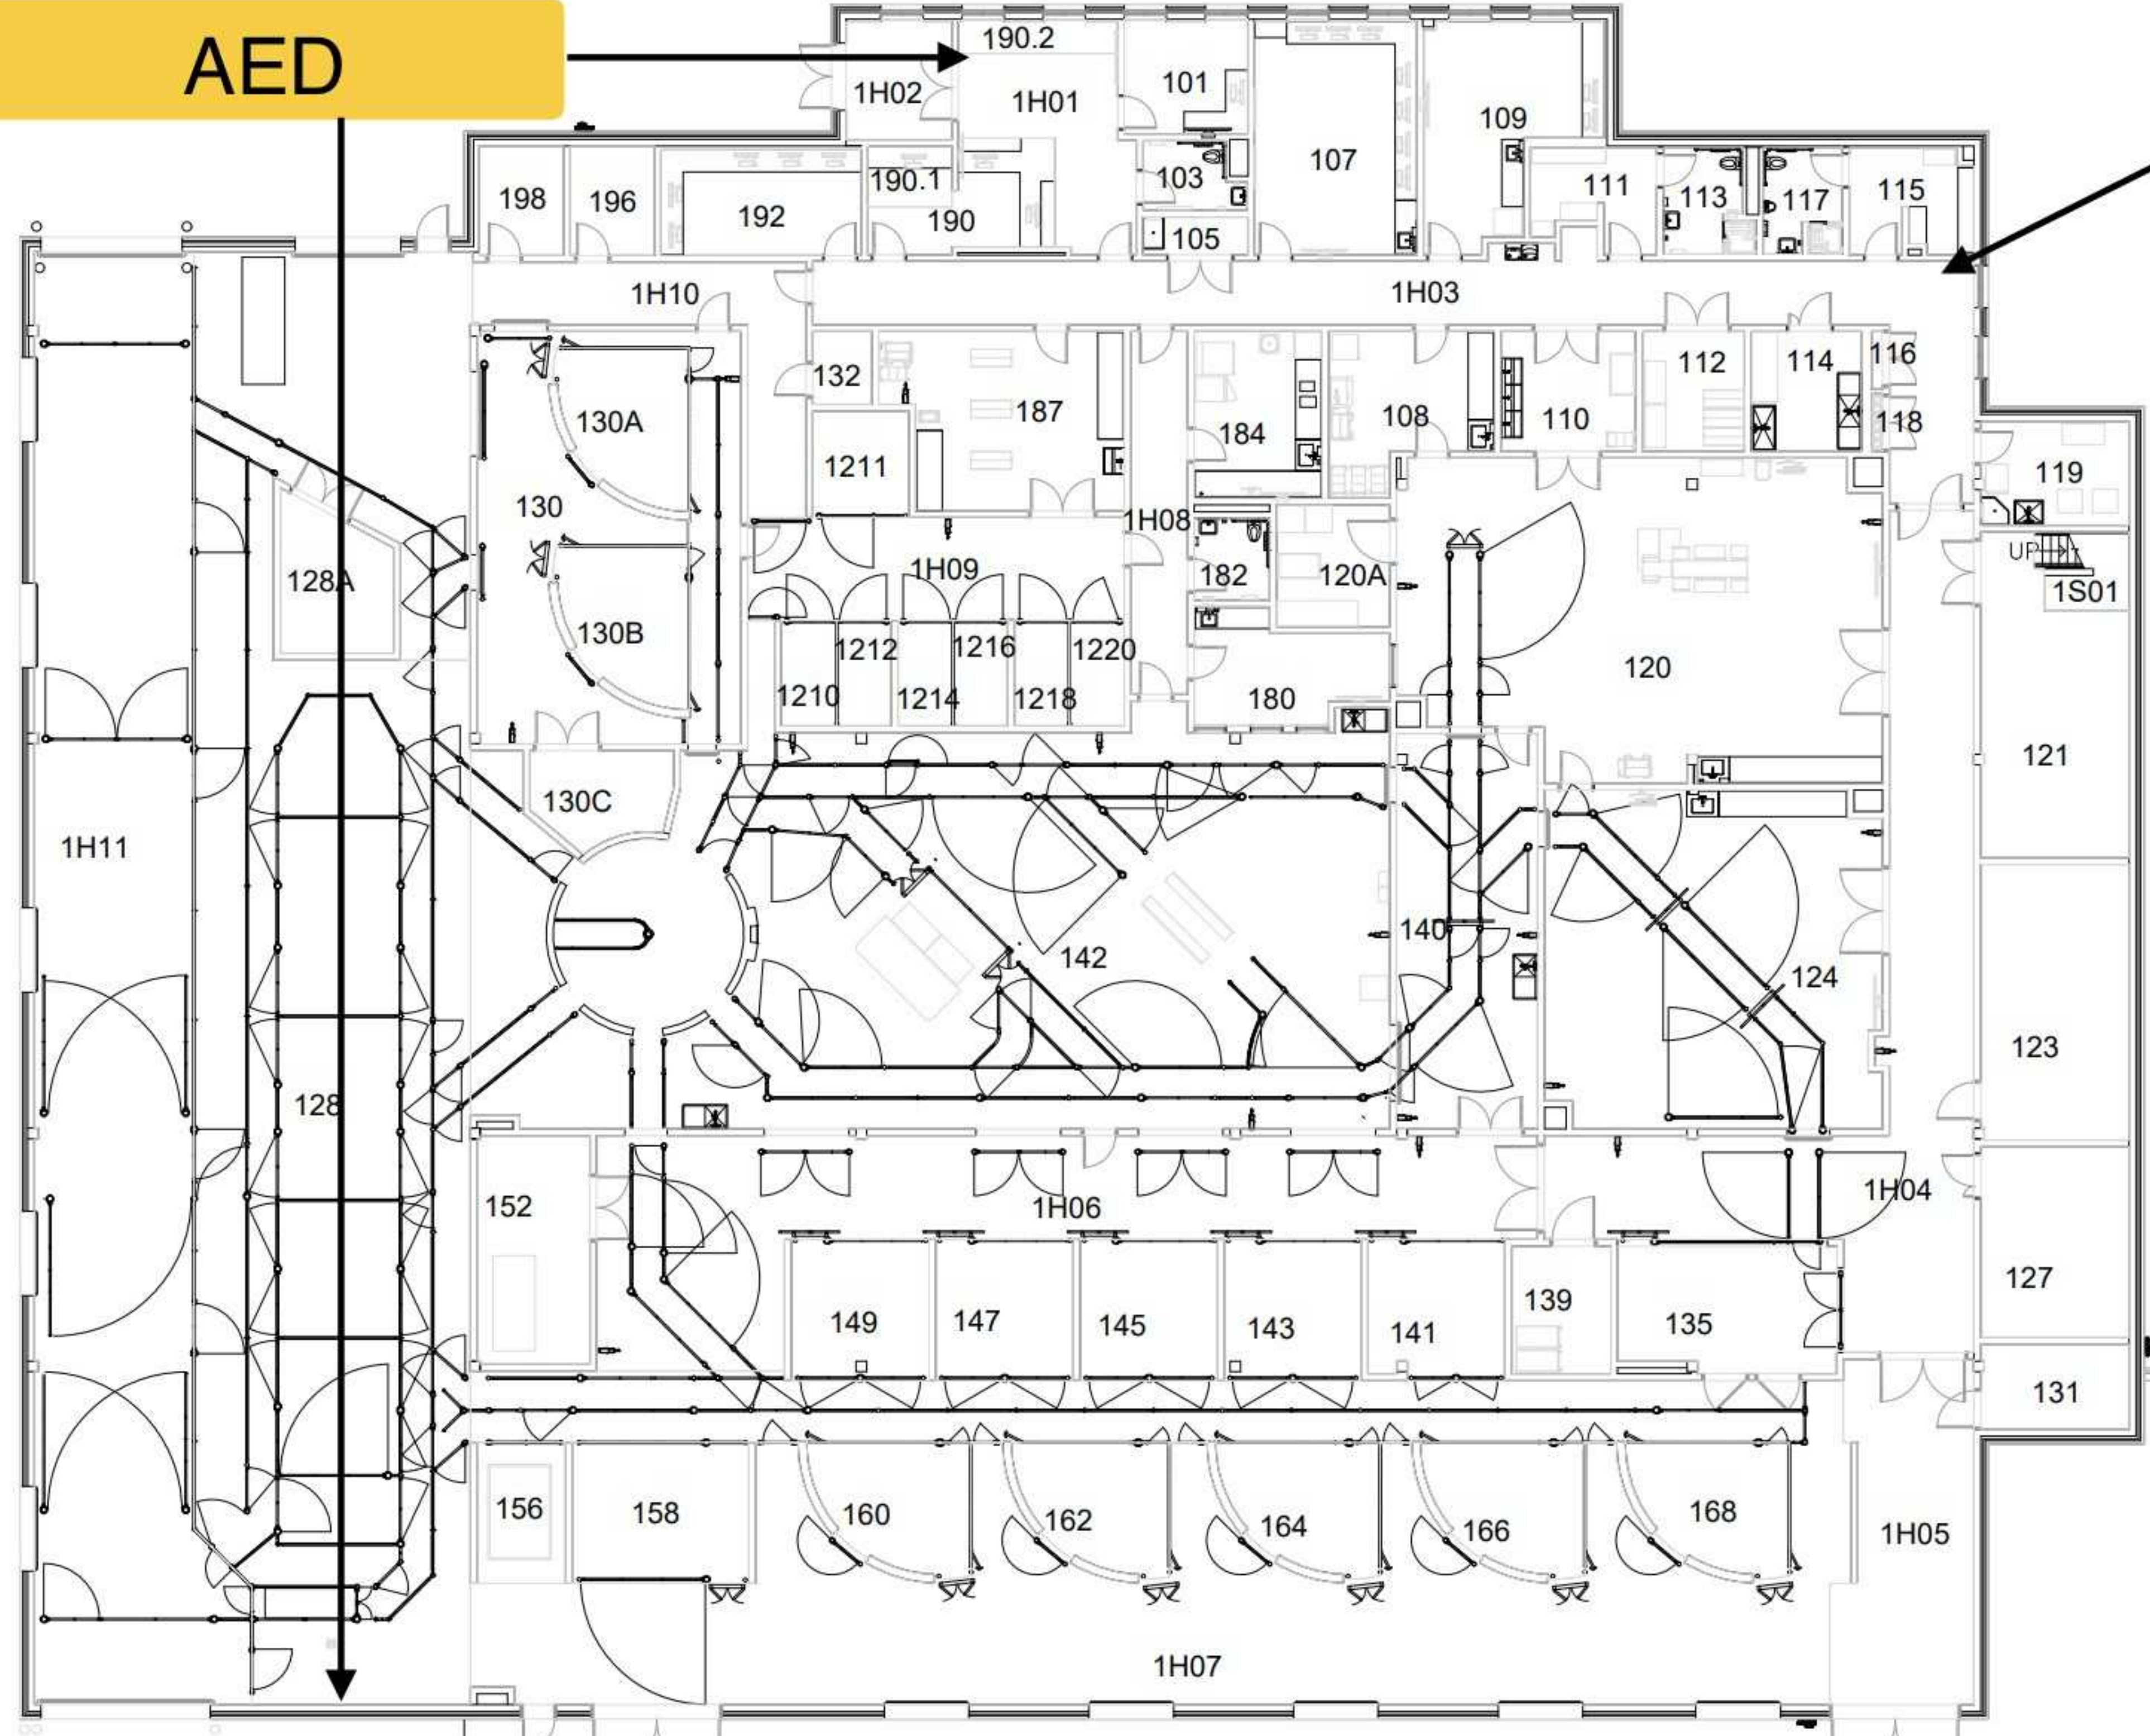

AED

First Aid

Exterior Gross Area
29813

Building 1748-BRFM, First Floor
415 S Grant St
West Lafayette, IN 47906