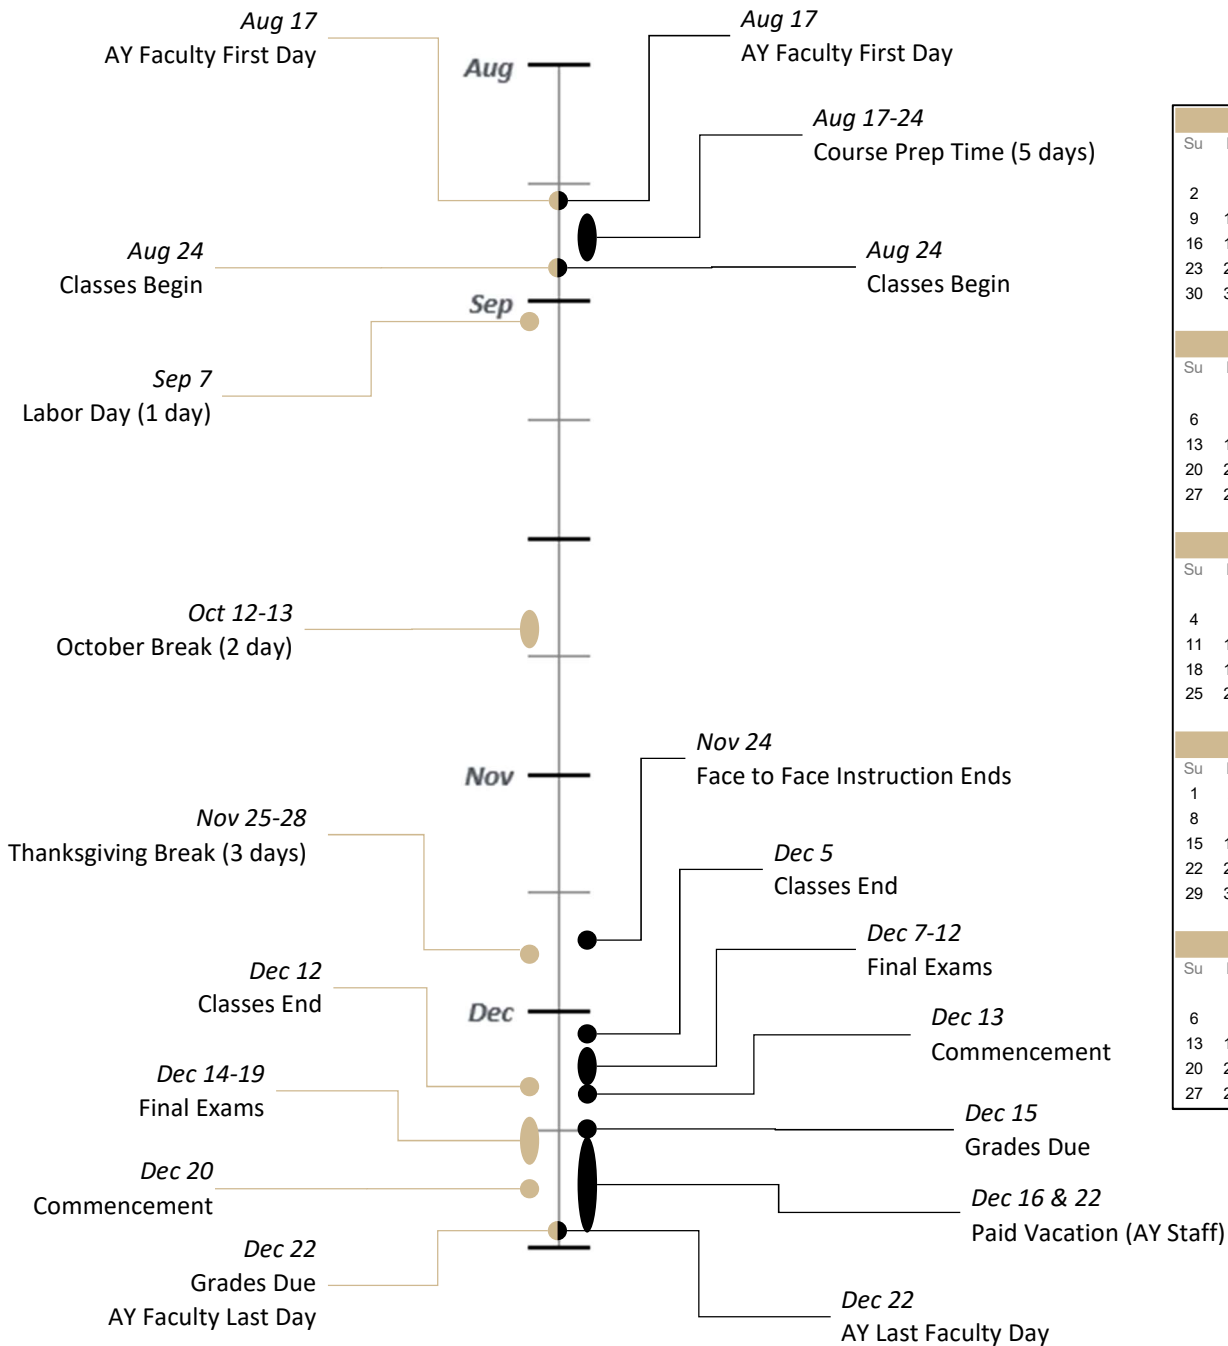

FALL 2020 ACADEMIC YEAR PROPOSED CALENDAR CHANGES

CURRENT FALL 2020 CALENDAR

PROPOSED ALTERNATIVE CALENDAR

August 2020						
Su	M	Tu	W	Th	F	Sa
						1
2	3	4	5	6	7	8
9	10	11	12	13	14	15
16	17	18	19	20	21	22
23	24	25	26	27	28	29
30	31					

September 2020						
Su	M	Tu	W	Th	F	Sa
		1	2	3	4	5
6	7	8	9	10	11	12
13	14	15	16	17	18	19
20	21	22	23	24	25	26
27	28	29	30			

October 2020						
Su	M	Tu	W	Th	F	Sa
				1	2	3
4	5	6	7	8	9	10
11	12	13	14	15	16	17
18	19	20	21	22	23	24
25	26	27	28	29	30	31

November 2020						
Su	M	Tu	W	Th	F	Sa
1	2	3	4	5	6	7
8	9	10	11	12	13	14
15	16	17	18	19	20	21
22	23	24	25	26	27	28
29	30					

December 2020						
Su	M	Tu	W	Th	F	Sa
		1	2	3	4	5
6	7	8	9	10	11	12
13	14	15	16	17	18	19
20	21	22	23	24	25	26
27	28	29	30	31		

Notes

- Academic Year – all days following when grades are due (December 15th) will be considered paid leave to make up for lost holidays and paid breaks due to the compressed calendar
- Fiscal Year – Labor Day holiday moved to December 23