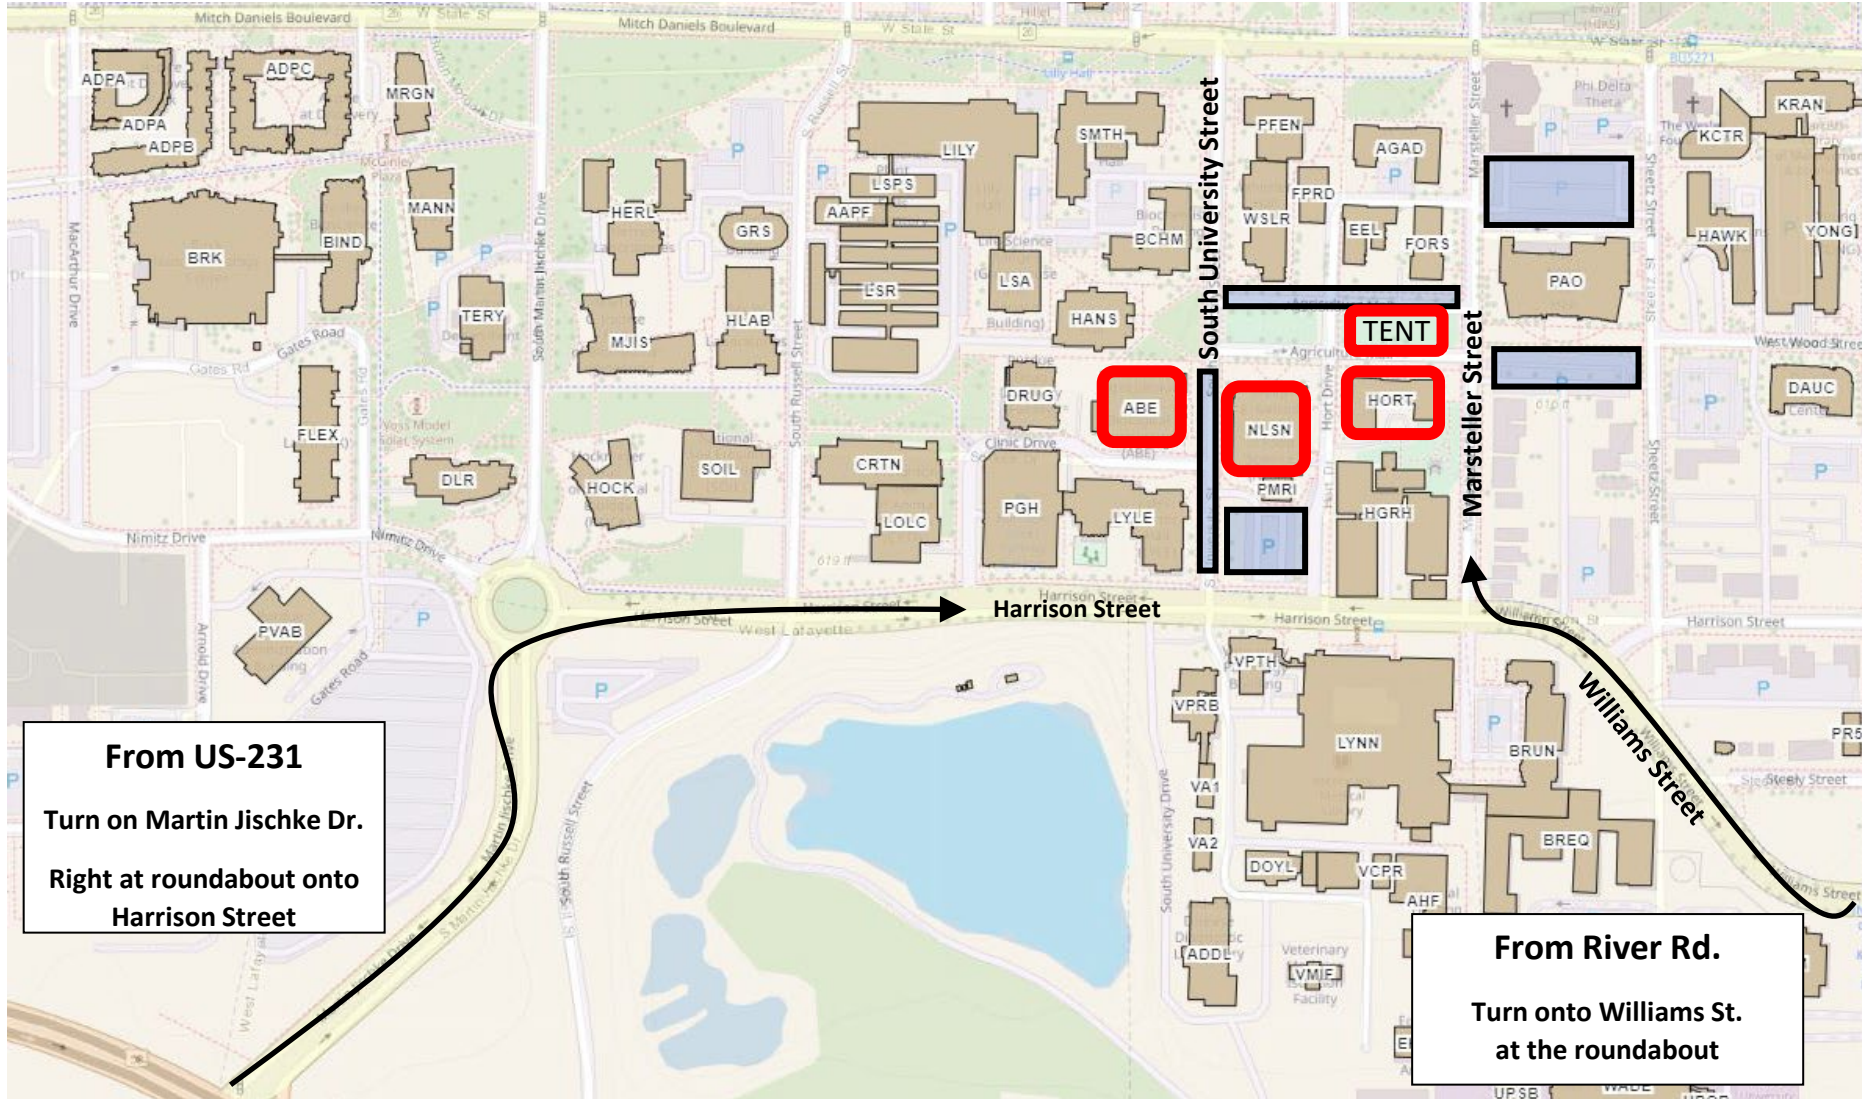

2023 Purdue EMG State Conference Map

Main Tent Address: 625 Agriculture Mall Drive, West Lafayette, IN 47907

From US-231
Turn on Martin Jischke Dr.
Right at roundabout onto
Harrison Street

From River Rd.
Turn onto Williams St.
at the roundabout

Available Parking

Conference Location