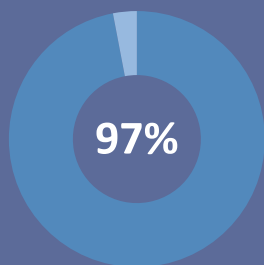

EARN YOUR MASTERS DEGREE IN APPLIED PSYCHOLOGY

UNIVERSITY OF WISCONSIN
STOUT

**AFFORDABLE TUITION
NO HIDDEN COSTS**

**LEARN FROM EXPERIENCED
FACULTY MEMBERS**

**GROUP COLLABORATION WITH
COHORT MODEL**

**PERCENTAGE OF GRADUATES
EMPLOYED IN THEIR
DESIRED FIELD**