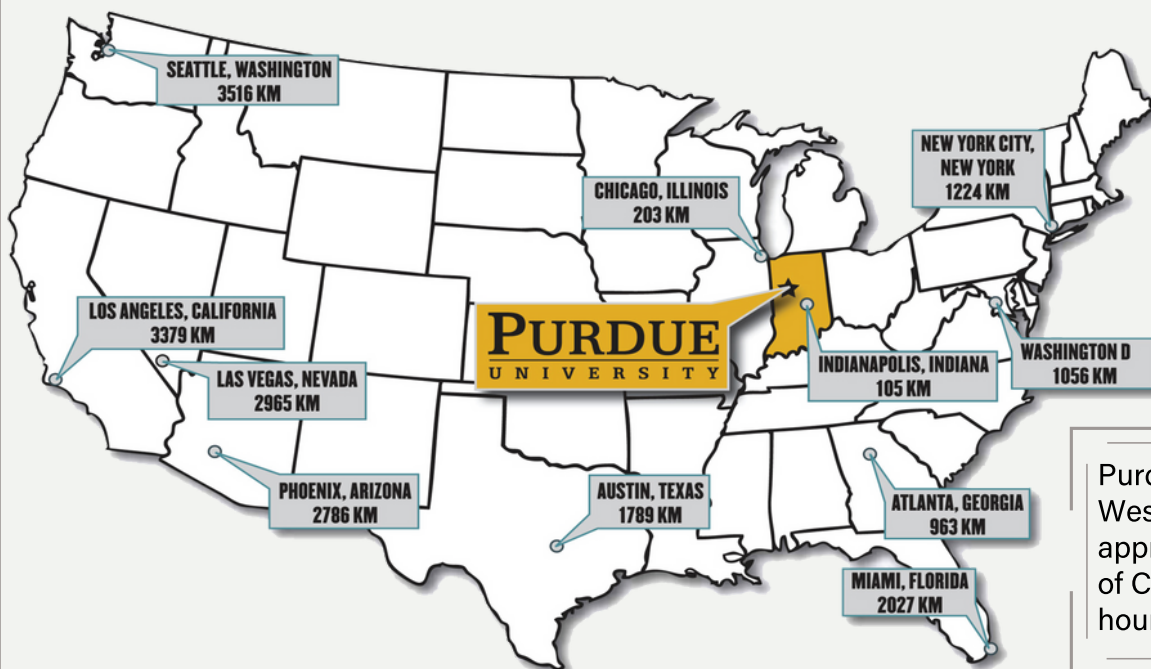

HOW TO APPLY TO PURDUE

purdue.edu/gradschool/admissions/how-to-apply/index.html

Purdue is centrally located in West Lafayette, Indiana - approximately two hours south of Chicago, Illinois and one hour north of Indianapolis, IN.