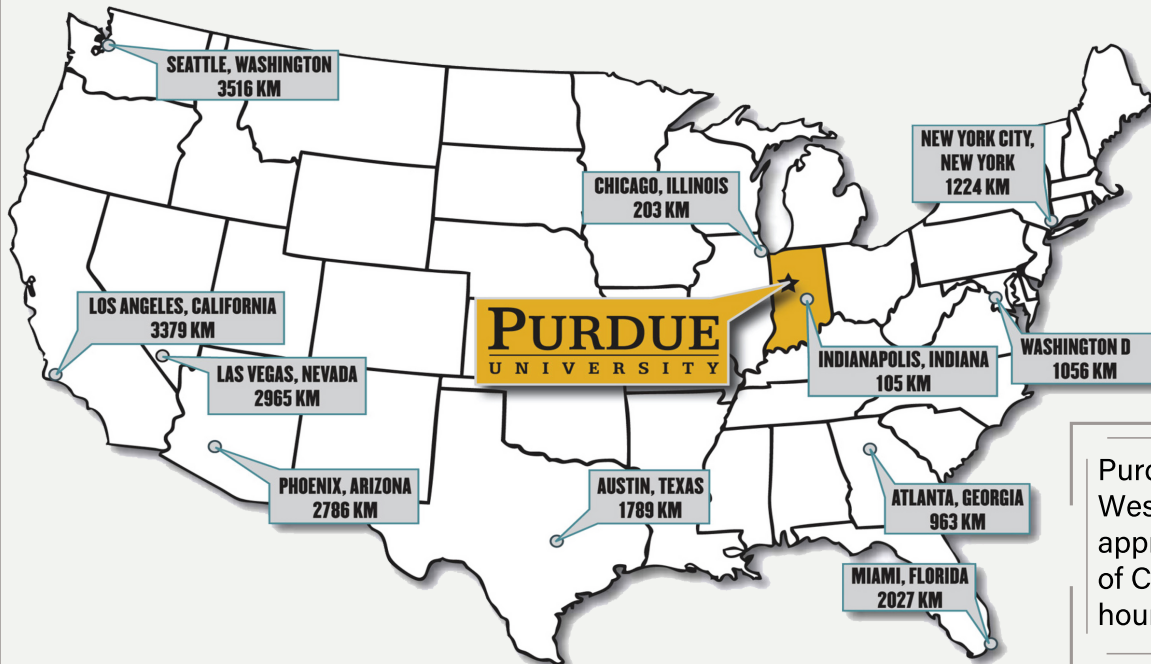

I spend most of my time in the buildings associated with my major studying, Krannert and Rawls, located on the West Lafayette Purdue University campus.

What does your travel from India to Purdue look like?

I took a flight from Delhi to Chicago O'hare and then a shuttle from O'hare to PMU - Purdue Memorial Union.

What does your typical day look like: commute, work/research, study spots, places to eat?

When I am finished studying in the atriums of Krannert and Rawls, I like to eat and relax at Noodles & Co., Cafes, and The Tap.

HOW TO APPLY TO PURDUE

purdue.edu/gradschool/admissions/how-to-apply/index.html

Purdue is centrally located in West Lafayette, Indiana - approximately two hours south of Chicago, Illinois and one hour north of Indianapolis, IN.