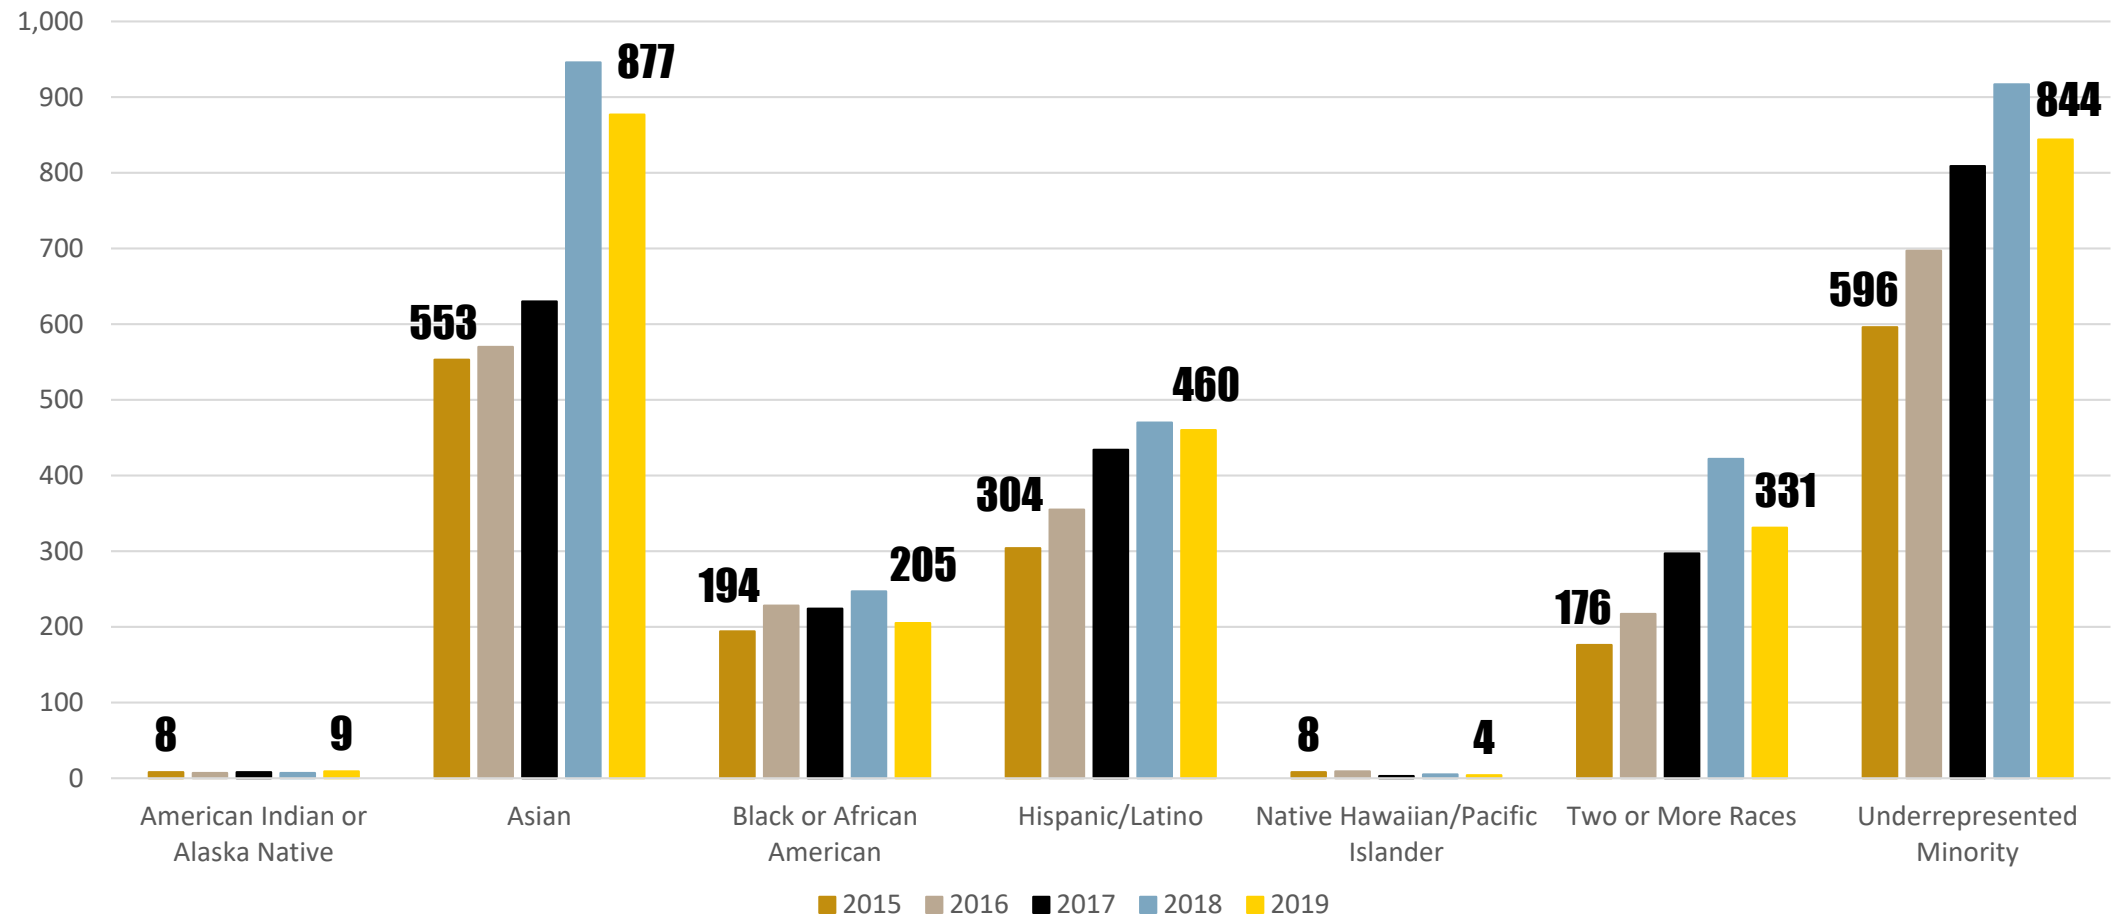

PURDUE UNIVERSITY | WEST LAFAYETTE

OFFICE OF ENROLLMENT MANAGEMENT

**FALL 2019 UNDERGRADUATE ADMISSIONS AND NEW
STUDENT ENROLLMENT**

FIVE-YEAR TRENDS

FRESHMAN NEW BEGINNER APPLICATIONS

WEST LAFAYETTE – RECORD HIGH OF 54,912

FRESHMAN NEW BEGINNER ADMISSIONS

WEST LAFAYETTE

SELECTIVITY – ADMISSIONS/APPLICATIONS

WEST LAFAYETTE – OVERALL SELECTIVITY OF 59.8%

FRESHMAN NEW BEGINNERS

WEST LAFAYETTE

YIELD – ENROLLED/ADMISSIONS

WEST LAFAYETTE – OVERALL YIELD OF 24.5%

FRESHMAN NEW BEGINNER ENROLLMENT OF U.S. MINORITIES

WEST LAFAYETTE – 1,886 TOTAL AND 844 UNDERREPRESENTED MINORITIES

INTERNATIONAL NEW BEGINNER ENROLLMENT

WEST LAFAYETTE – BY REGION

FRESHMAN NEW BEGINNERS BY GENDER