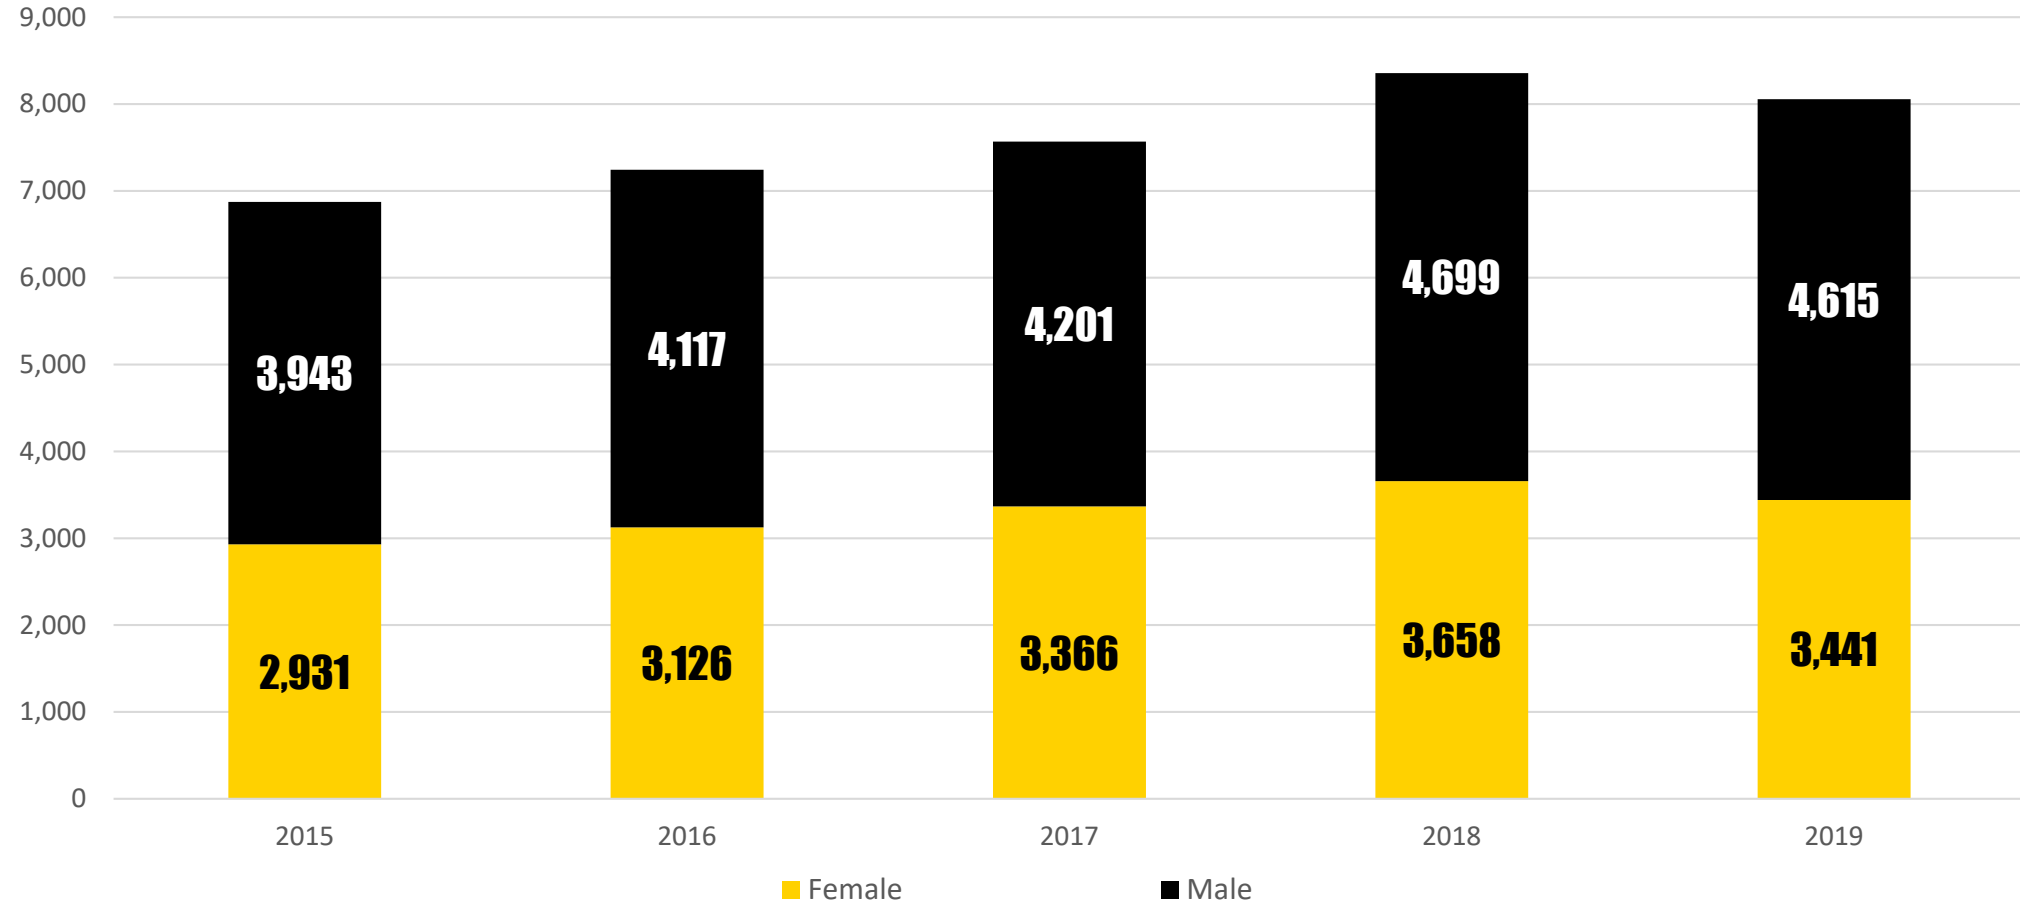

PURDUE UNIVERSITY | WEST LAFAYETTE

OFFICE OF ENROLLMENT MANAGEMENT

**FALL 2019 UNDERGRADUATE ADMISSIONS AND NEW
STUDENT ENROLLMENT**

FIVE-YEAR TRENDS

FRESHMAN NEW BEGINNER APPLICATIONS

WEST LAFAYETTE – RECORD HIGH OF 54,912

FRESHMAN NEW BEGINNER ADMISSIONS

WEST LAFAYETTE

SELECTIVITY – ADMISSIONS/APPLICATIONS

WEST LAFAYETTE – OVERALL SELECTIVITY OF 59.8%

FRESHMAN NEW BEGINNERS

WEST LAFAYETTE

YIELD – ENROLLED/ADMISSIONS

WEST LAFAYETTE – OVERALL YIELD OF 24.5%

FRESHMAN NEW BEGINNER ENROLLMENT OF U.S. MINORITIES

WEST LAFAYETTE – 1,886 TOTAL AND 844 UNDERREPRESENTED MINORITIES

INTERNATIONAL NEW BEGINNER ENROLLMENT

WEST LAFAYETTE – BY REGION

FRESHMAN NEW BEGINNERS BY GENDER

WEST LAFAYETTE – 42.7% FEMALE

FRESHMAN NEW BEGINNERS BY 1ST GENERATION & PELL ELIGIBLE

PWL – 1ST GEN. 15.7% OF TOTAL CLASS & PELL-ELIGIBLE 17.1% OF DOMESTIC

FRESHMAN NEW BEGINNERS ACADEMIC PROFILE

WEST LAFAYETTE – SAT AVERAGE SCORES – HISTORICAL SAT SCALE ONLY