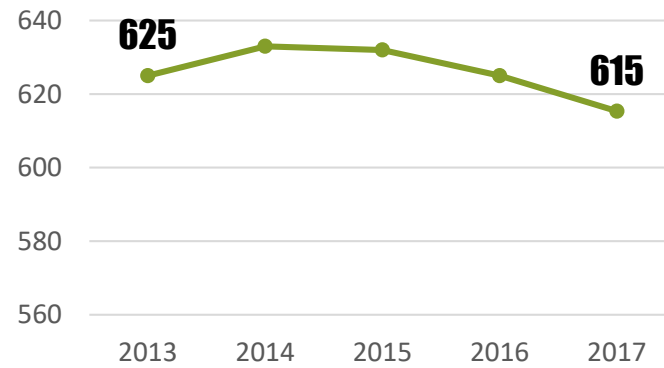

FRESHMAN NEW BEGINNERS ACADEMIC PROFILE

WEST LAFAYETTE – SAT AVERAGE SCORES – HISTORICAL SAT SCALE ONLY

CRITICAL READING

MATH

WRITING

CR + MATH + WRITING

CR + MATH