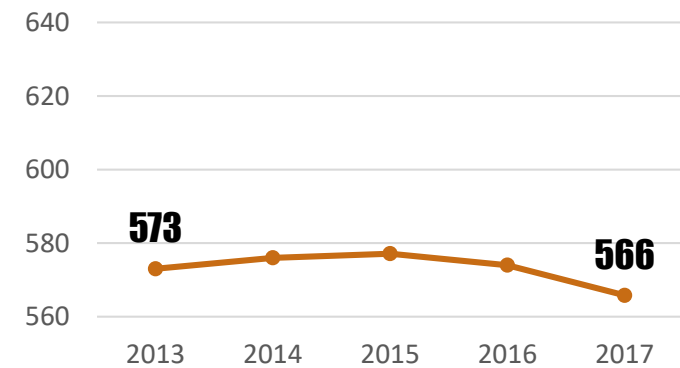

FRESHMAN NEW BEGINNERS ACADEMIC PROFILE

WEST LAFAYETTE – SAT AVERAGE SCORES – HISTORICAL SAT SCALE ONLY

CRITICAL READING

MATH

WRITING

CR + MATH + WRITING

CR + MATH