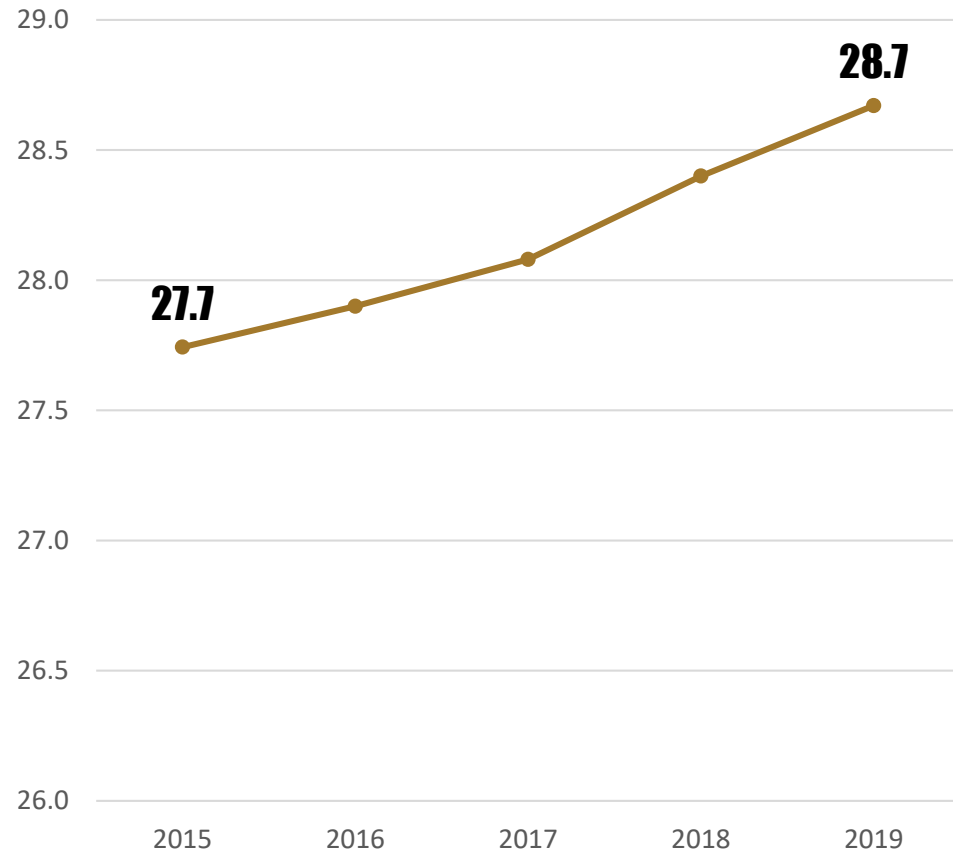

FRESHMAN NEW BEGINNERS ACADEMIC PROFILE

WEST LAFAYETTE – ACT & HIGH SCHOOL GPA

ACT COMPOSITE