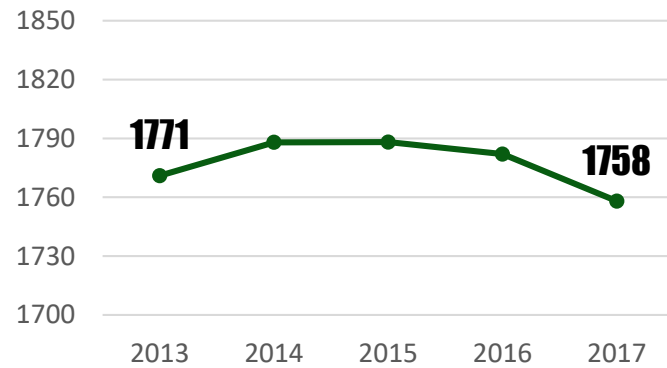

FRESHMAN NEW BEGINNER ENROLLMENT OF U.S. MINORITIES

WEST LAFAYETTE – 1,886 TOTAL AND 844 UNDERREPRESENTED MINORITIES

INTERNATIONAL NEW BEGINNER ENROLLMENT

WEST LAFAYETTE – BY REGION

FRESHMAN NEW BEGINNERS BY GENDER

WEST LAFAYETTE – 42.7% FEMALE

FRESHMAN NEW BEGINNERS BY 1ST GENERATION & PELL ELIGIBLE

PWL – 1ST GEN. 15.7% OF TOTAL CLASS & PELL-ELIGIBLE 17.1% OF DOMESTIC

FRESHMAN NEW BEGINNERS ACADEMIC PROFILE

WEST LAFAYETTE – SAT AVERAGE SCORES – HISTORICAL SAT SCALE ONLY

CRITICAL READING

MATH

WRITING

CR + MATH + WRITING

CR + MATH

FRESHMAN NEW BEGINNERS ACADEMIC PROFILE

WEST LAFAYETTE – FALL 2019 REVISED SAT AVERAGE SCORES

FRESHMAN NEW BEGINNERS ACADEMIC PROFILE

WEST LAFAYETTE – ACT & HIGH SCHOOL GPA

ACT COMPOSITE

HIGH SCHOOL GPA

PERCENTAGE OF TOP SCHOLARS*

*DEFINED AS TOP 5% SCORES ON THE ACT/SAT OF COLLEGE-BOUND HS SENIORS

PERCENTAGE WITH "A" AVERAGE IN HIGH SCHOOL