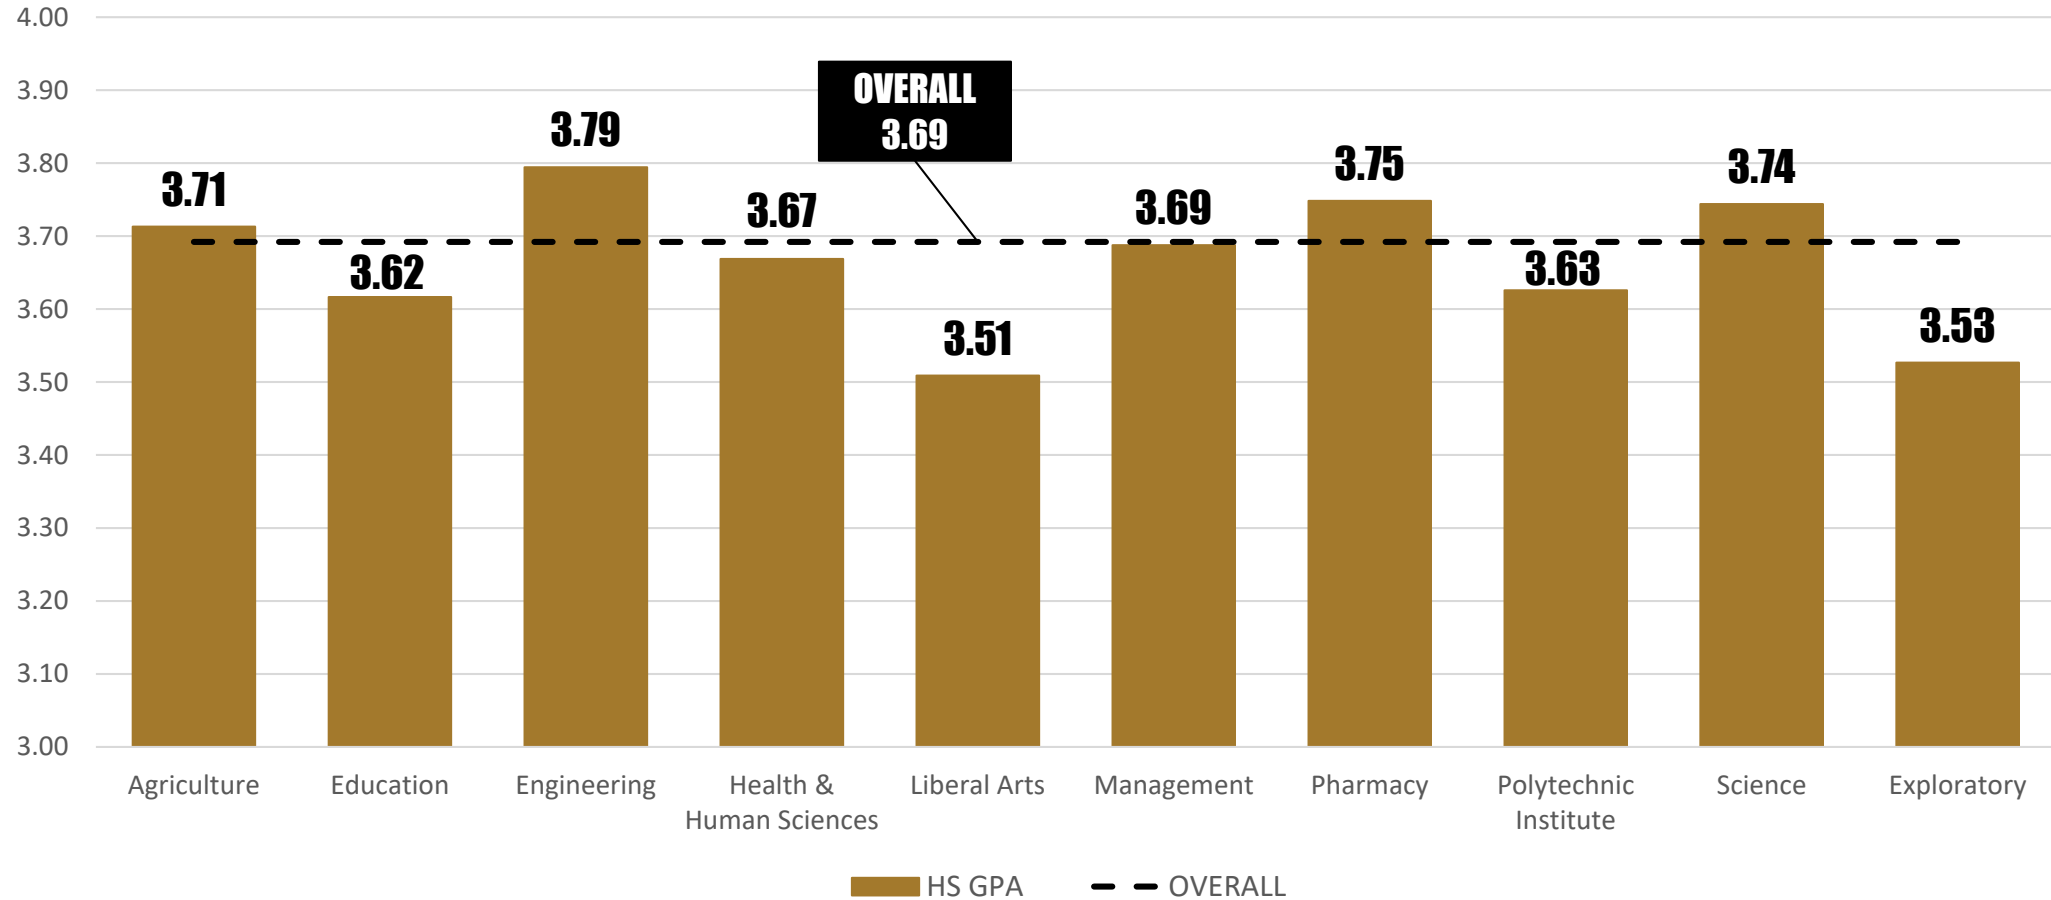

HIGH SCHOOL GPA BY COLLEGE

WEST LAFAYETTE – FALL 2019 FRESHMAN NEW BEGINNERS