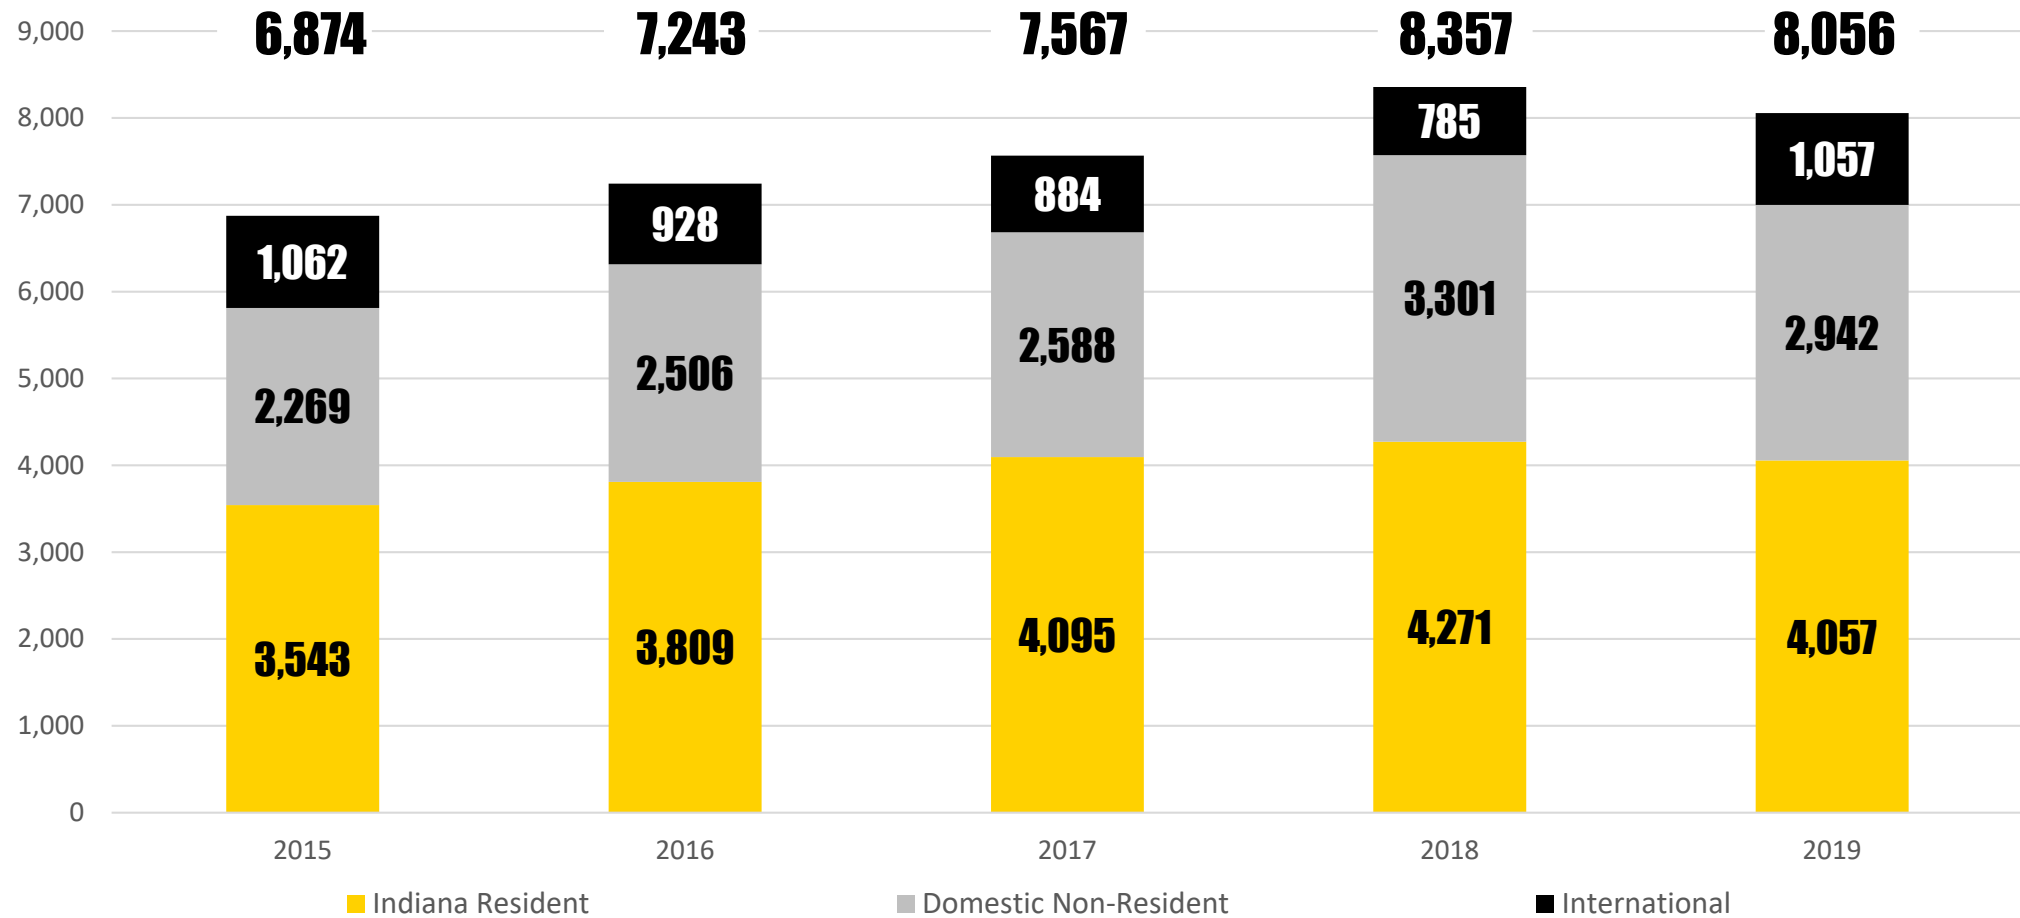

PURDUE UNIVERSITY | WEST LAFAYETTE

OFFICE OF ENROLLMENT MANAGEMENT

**FALL 2019 UNDERGRADUATE ADMISSIONS AND NEW
STUDENT ENROLLMENT**

FIVE-YEAR TRENDS

FRESHMAN NEW BEGINNER APPLICATIONS

WEST LAFAYETTE – RECORD HIGH OF 54,912

FRESHMAN NEW BEGINNER ADMISSIONS

WEST LAFAYETTE

SELECTIVITY – ADMISSIONS/APPLICATIONS

WEST LAFAYETTE – OVERALL SELECTIVITY OF 59.8%

FRESHMAN NEW BEGINNERS

WEST LAFAYETTE

YIELD – ENROLLED/ADMISSIONS

WEST LAFAYETTE – OVERALL YIELD OF 24.5%

FRESHMAN NEW BEGINNER ENROLLMENT OF U.S. MINORITIES

WEST LAFAYETTE – 1,886 TOTAL AND 844 UNDERREPRESENTED MINORITIES

INTERNATIONAL NEW BEGINNER ENROLLMENT

WEST LAFAYETTE – BY REGION

FRESHMAN NEW BEGINNERS BY GENDER