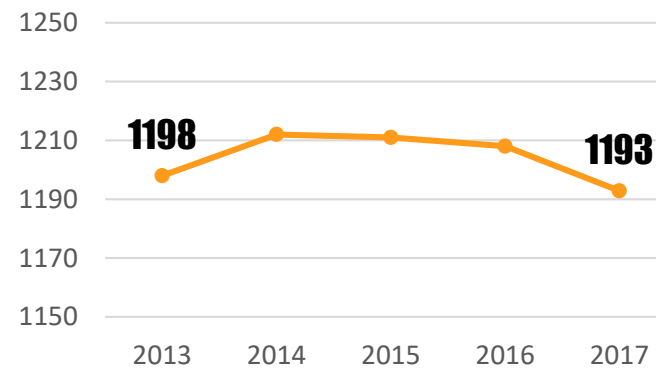

FRESHMAN NEW BEGINNER ENROLLMENT OF U.S. MINORITIES

WEST LAFAYETTE – 1,886 TOTAL AND 844 UNDERREPRESENTED MINORITIES

INTERNATIONAL NEW BEGINNER ENROLLMENT

WEST LAFAYETTE – BY REGION

FRESHMAN NEW BEGINNERS BY GENDER

WEST LAFAYETTE – 42.7% FEMALE

FRESHMAN NEW BEGINNERS BY 1ST GENERATION & PELL ELIGIBLE

PWL – 1ST GEN. 15.7% OF TOTAL CLASS & PELL-ELIGIBLE 17.1% OF DOMESTIC

FRESHMAN NEW BEGINNERS ACADEMIC PROFILE

WEST LAFAYETTE – SAT AVERAGE SCORES – HISTORICAL SAT SCALE ONLY

CRITICAL READING

MATH

WRITING

CR + MATH + WRITING

CR + MATH

FRESHMAN NEW BEGINNERS ACADEMIC PROFILE

WEST LAFAYETTE – FALL 2019 REVISED SAT AVERAGE SCORES

FRESHMAN NEW BEGINNERS ACADEMIC PROFILE