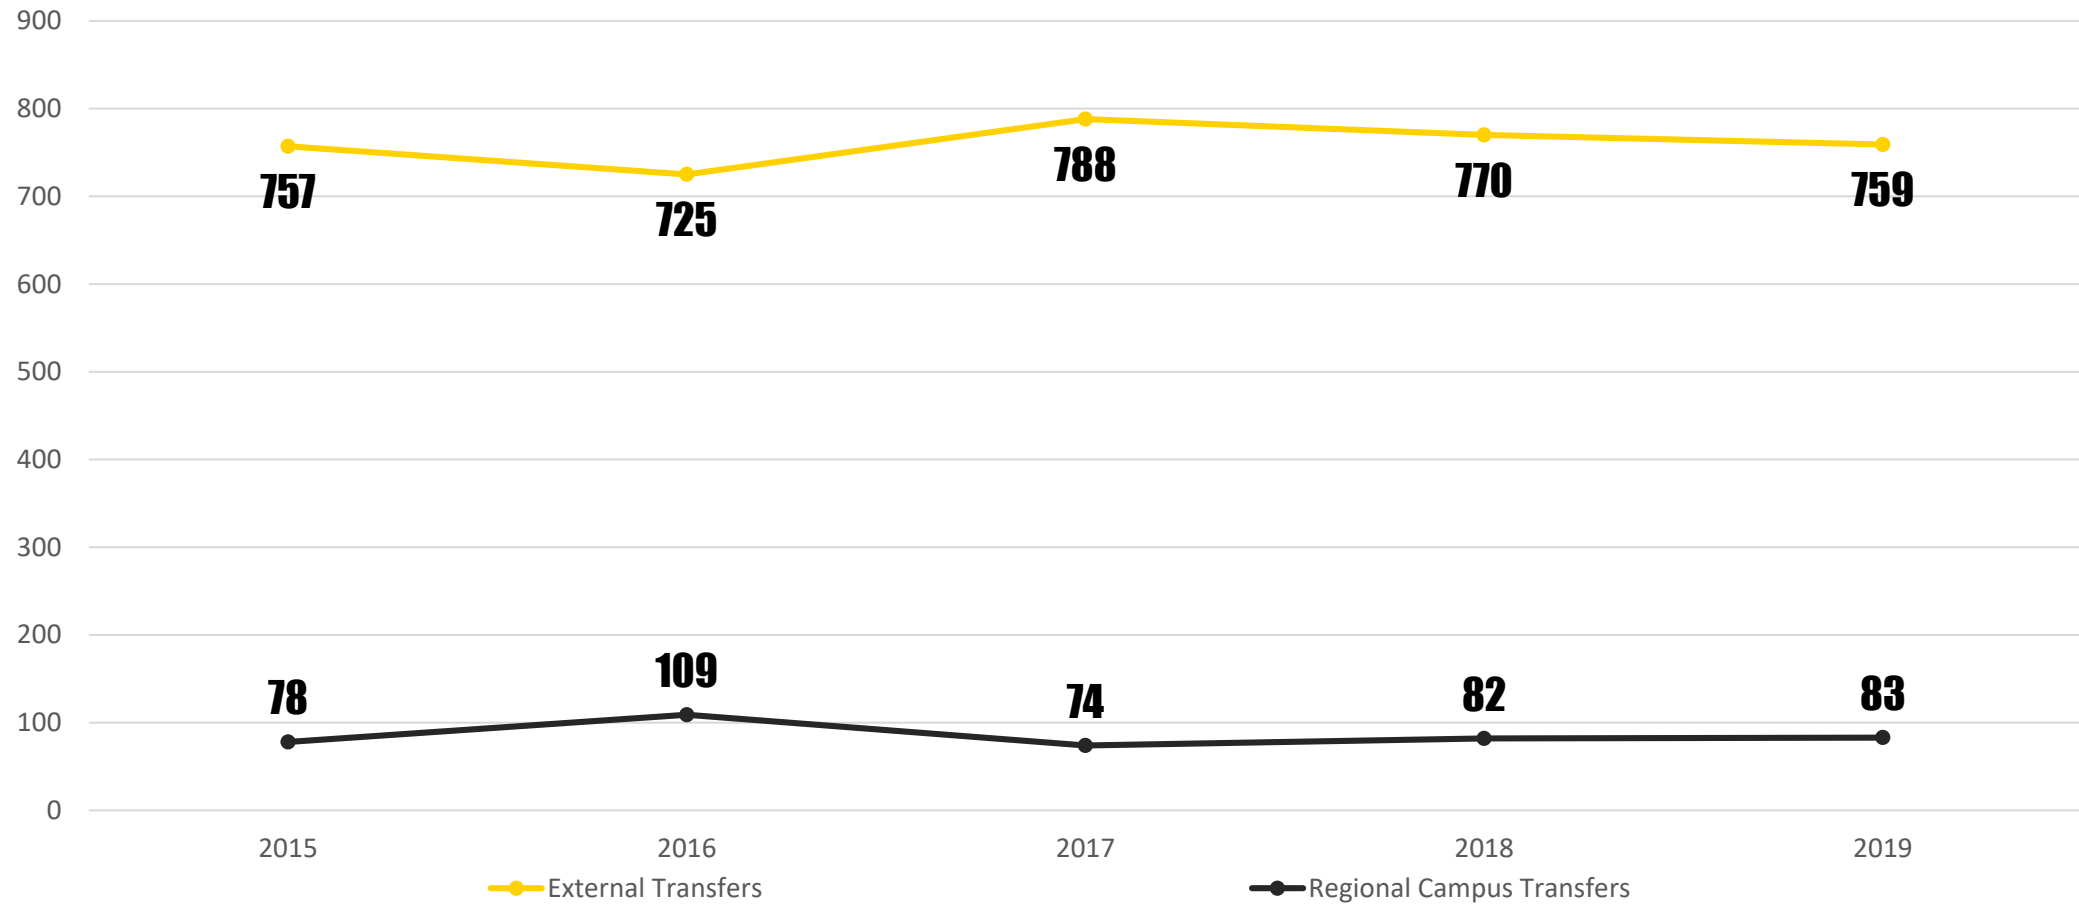

NEW FALL TRANSFER ENROLLMENT

WEST LAFAYETTE – TOTAL 842 NEW TRANSFERS