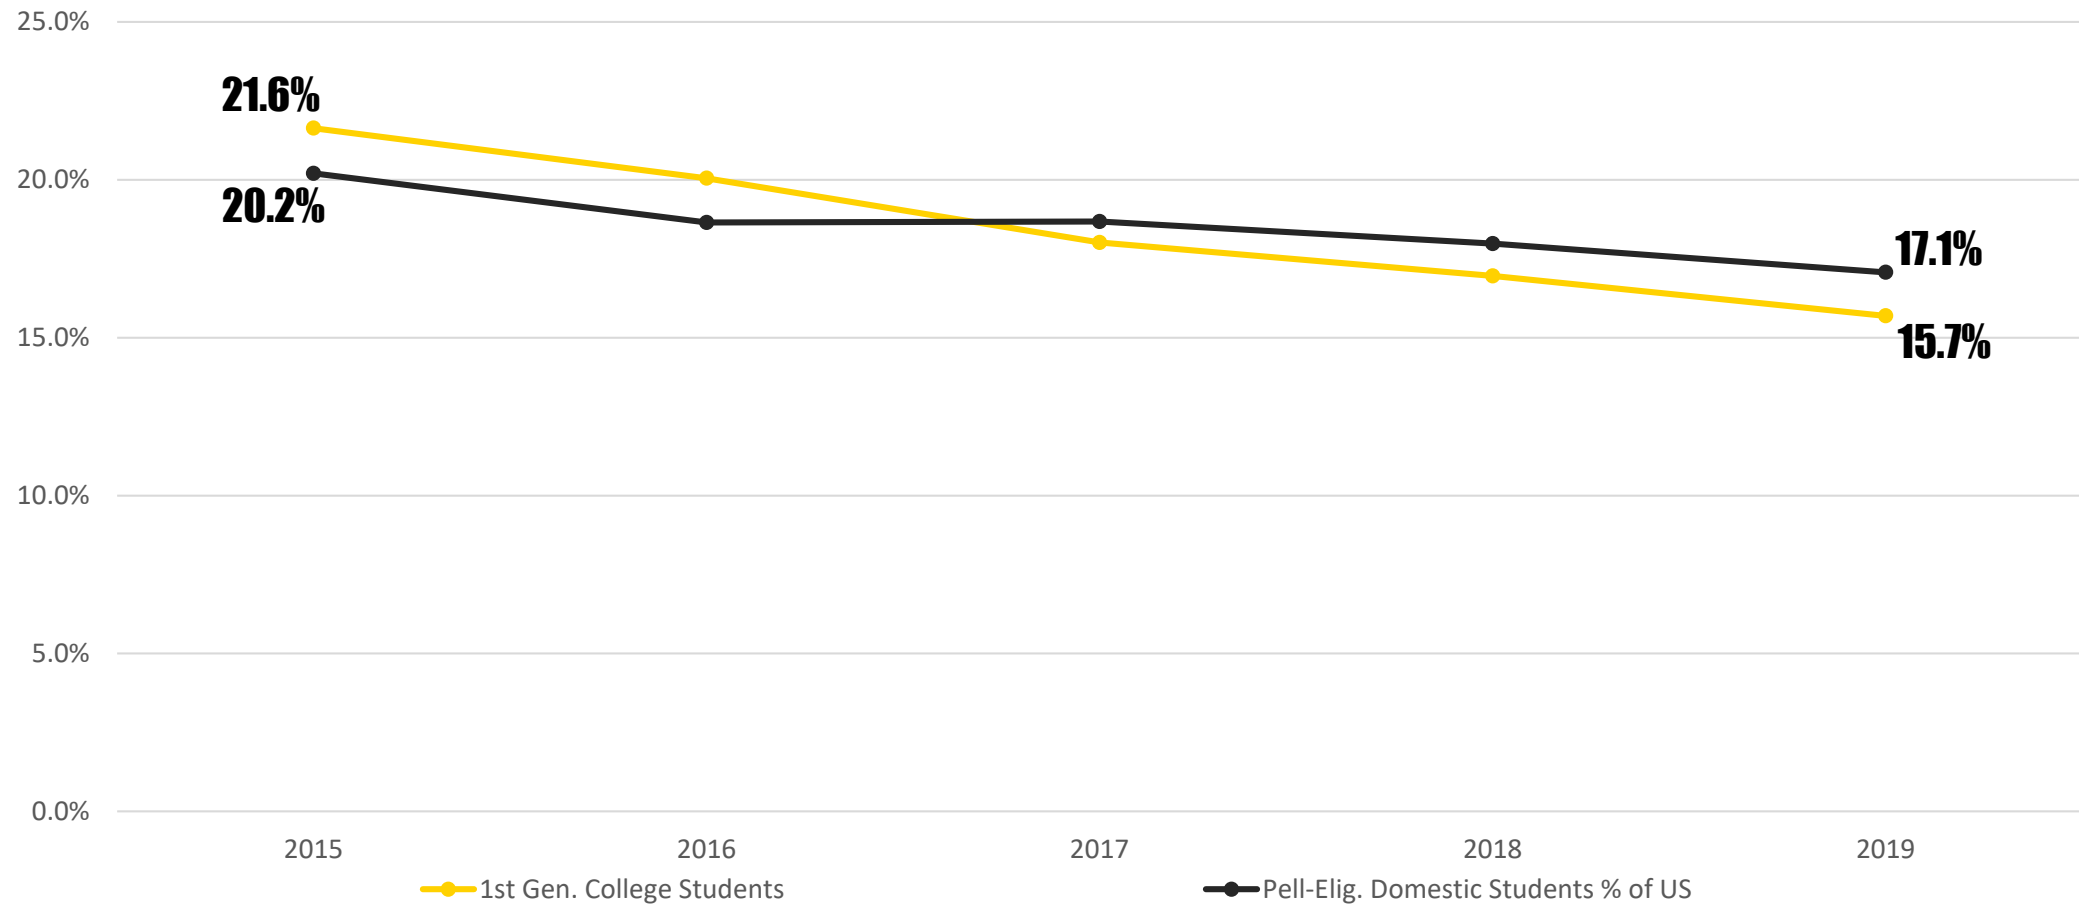

PURDUE UNIVERSITY | WEST LAFAYETTE

OFFICE OF ENROLLMENT MANAGEMENT

**FALL 2019 UNDERGRADUATE ADMISSIONS AND NEW
STUDENT ENROLLMENT**

FIVE-YEAR TRENDS

FRESHMAN NEW BEGINNER APPLICATIONS

WEST LAFAYETTE – RECORD HIGH OF 54,912

FRESHMAN NEW BEGINNER ADMISSIONS

WEST LAFAYETTE

SELECTIVITY – ADMISSIONS/APPLICATIONS

WEST LAFAYETTE – OVERALL SELECTIVITY OF 59.8%

FRESHMAN NEW BEGINNERS

WEST LAFAYETTE

YIELD – ENROLLED/ADMISSIONS

WEST LAFAYETTE – OVERALL YIELD OF 24.5%

FRESHMAN NEW BEGINNER ENROLLMENT OF U.S. MINORITIES

WEST LAFAYETTE – 1,886 TOTAL AND 844 UNDERREPRESENTED MINORITIES

INTERNATIONAL NEW BEGINNER ENROLLMENT

WEST LAFAYETTE – BY REGION

FRESHMAN NEW BEGINNERS BY GENDER

WEST LAFAYETTE – 42.7% FEMALE

FRESHMAN NEW BEGINNERS BY 1ST GENERATION & PELL ELIGIBLE

PWL – 1ST GEN. 15.7% OF TOTAL CLASS & PELL-ELIGIBLE 17.1% OF DOMESTIC

FRESHMAN NEW BEGINNERS ACADEMIC PROFILE

WEST LAFAYETTE – SAT AVERAGE SCORES – HISTORICAL SAT SCALE ONLY