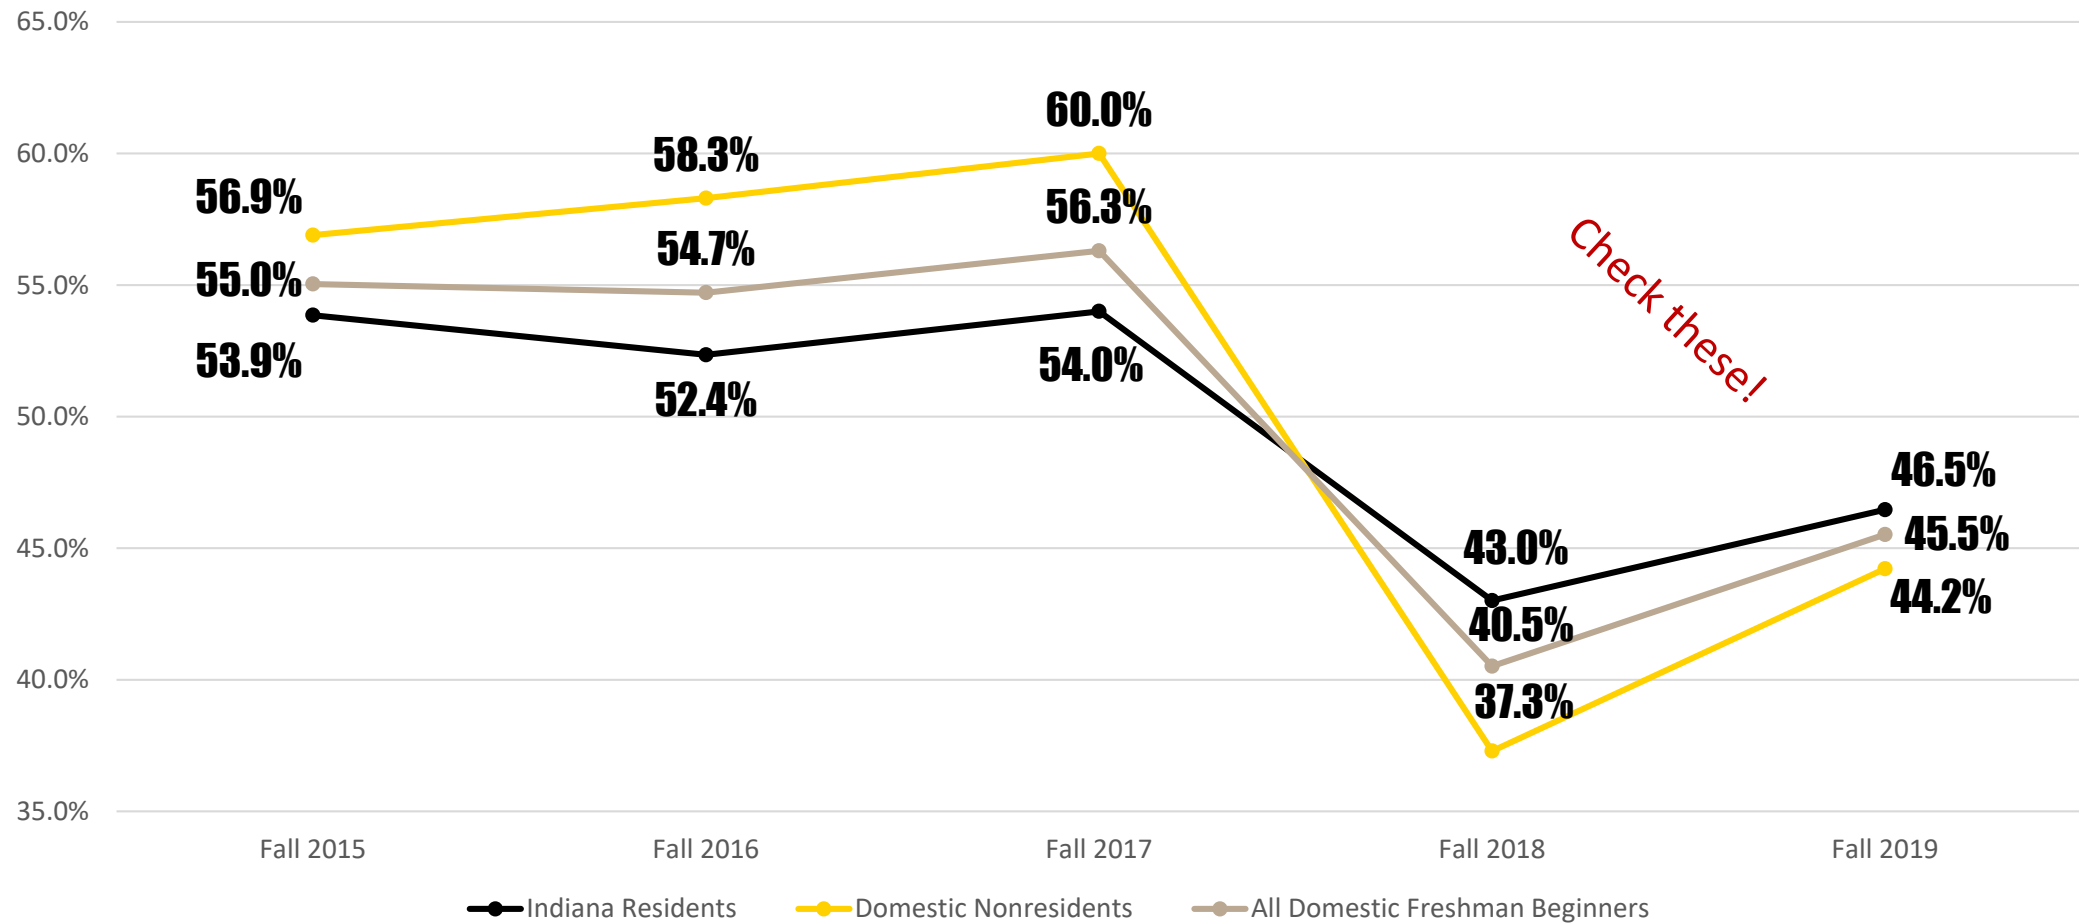

PERCENTAGE WITH "A" AVERAGE IN HIGH SCHOOL

WEST LAFAYETTE