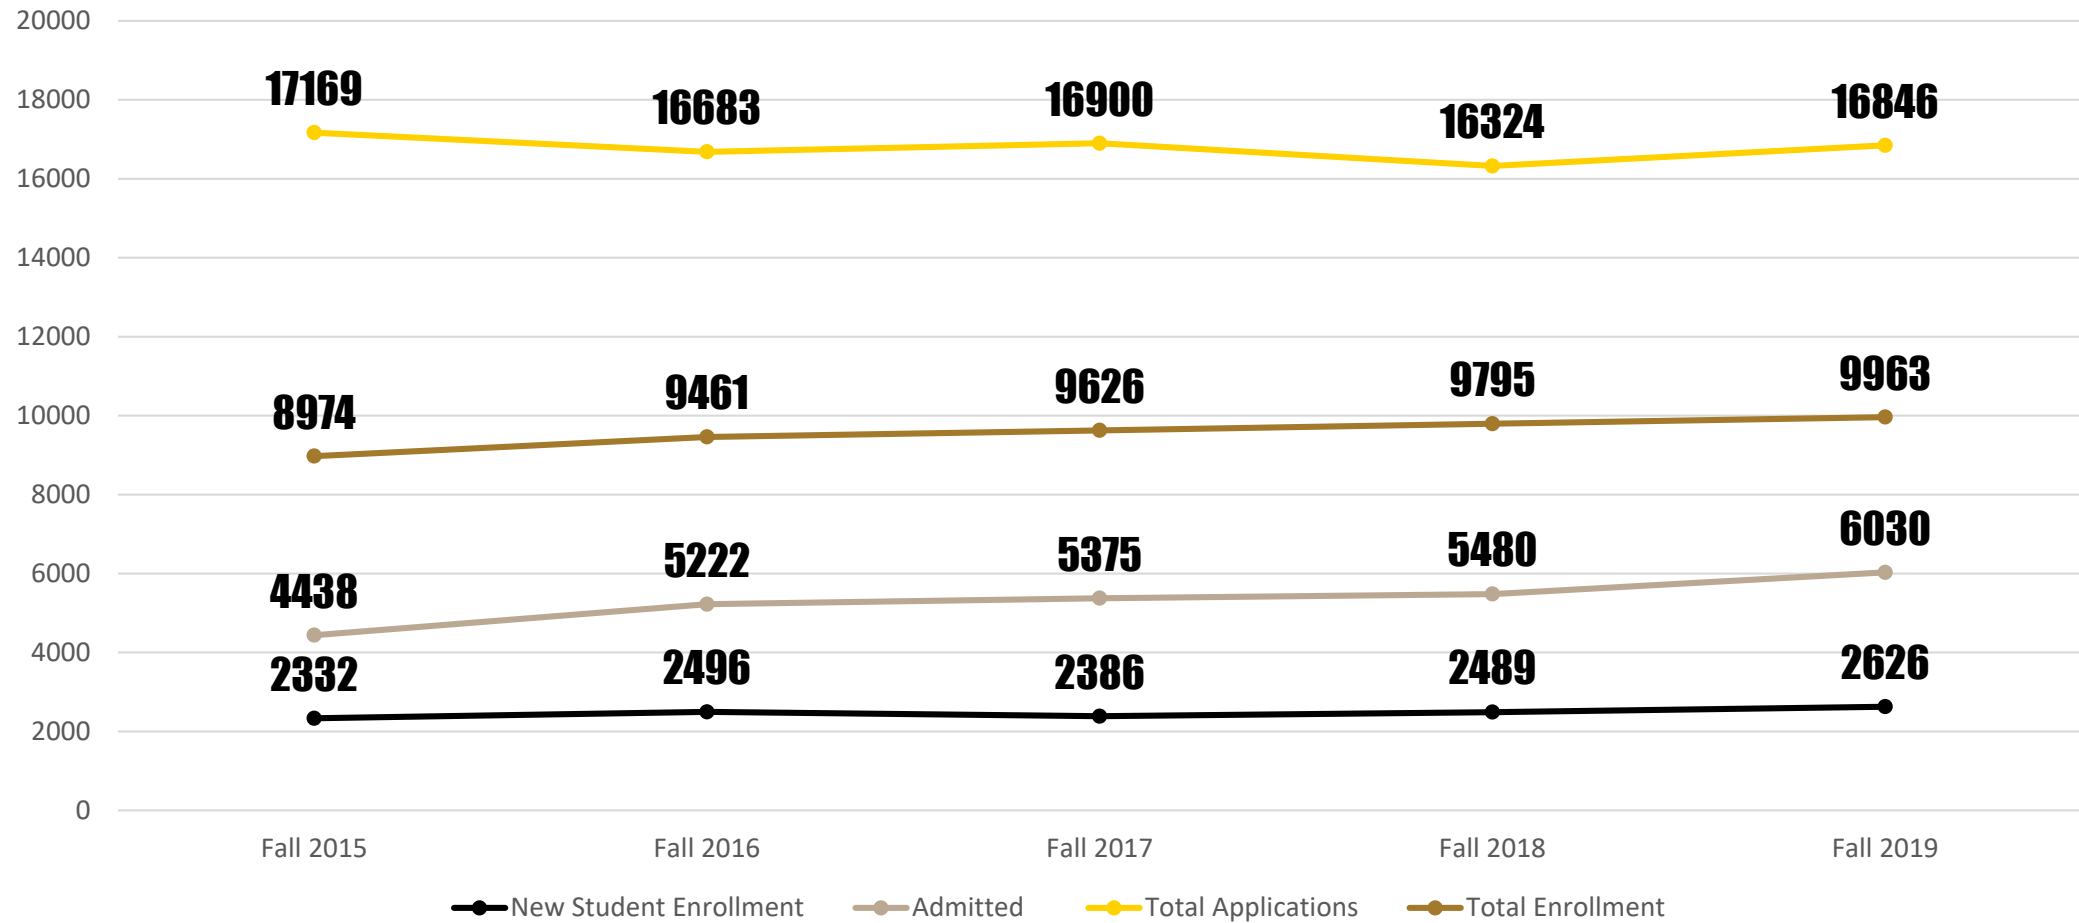

WEST LAFAYETTE – TOTAL 842 NEW TRANSFERS

SPRING NEW BEGINNER & TRANSFER ENROLLMENT

WEST LAFAYETTE

GRADUATE SCHOOL ADMISSIONS & ENROLLMENT

WEST LAFAYETTE

MASTERS ENROLLMENT BY COLLEGE

WEST LAFAYETTE – NON-ENGINEERING PROGRAMS

MASTERS ENROLLMENT BY COLLEGE

WEST LAFAYETTE – ENGINEERING PROGRAMS

UNDERGRADUATE ENROLLMENT

WEST LAFAYETTE – LONGITUDINAL ENROLLMENT TRENDS BY RESIDENCY