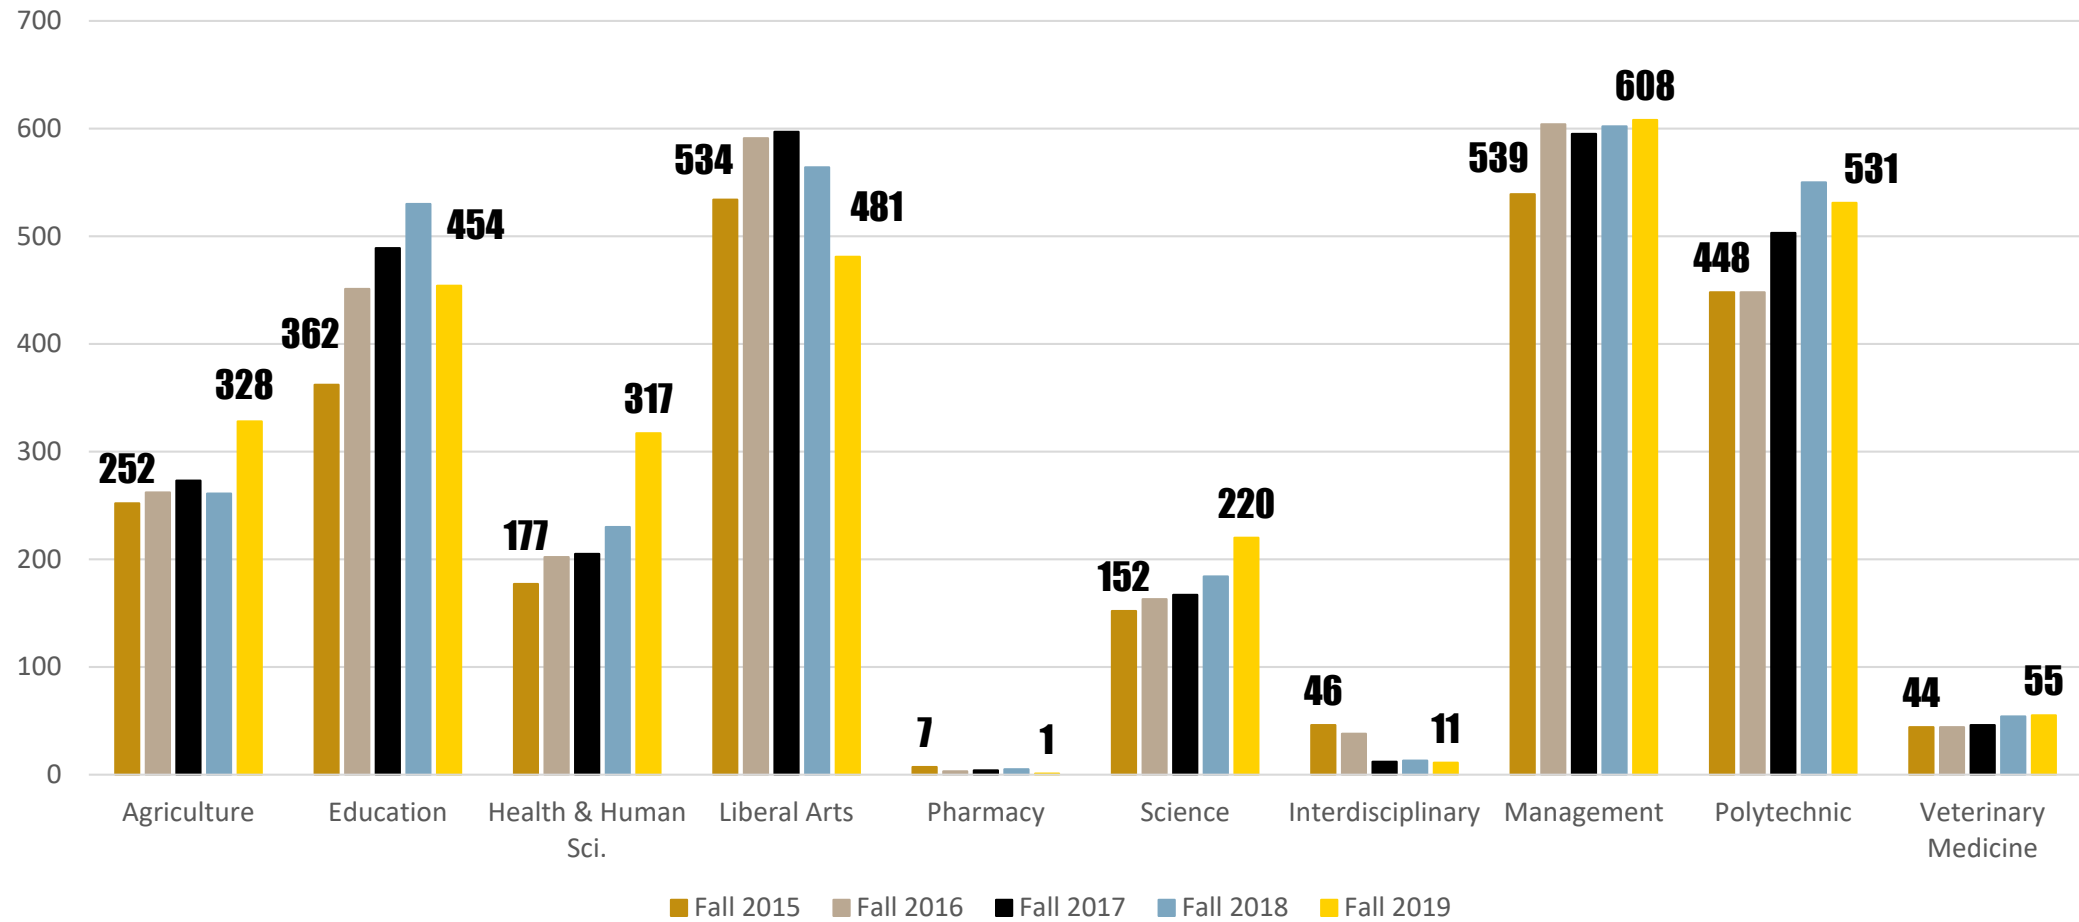

WEST LAFAYETTE – TOTAL 842 NEW TRANSFERS

SPRING NEW BEGINNER & TRANSFER ENROLLMENT

WEST LAFAYETTE

GRADUATE SCHOOL ADMISSIONS & ENROLLMENT

WEST LAFAYETTE

MASTERS ENROLLMENT BY COLLEGE

WEST LAFAYETTE – NON-ENGINEERING PROGRAMS