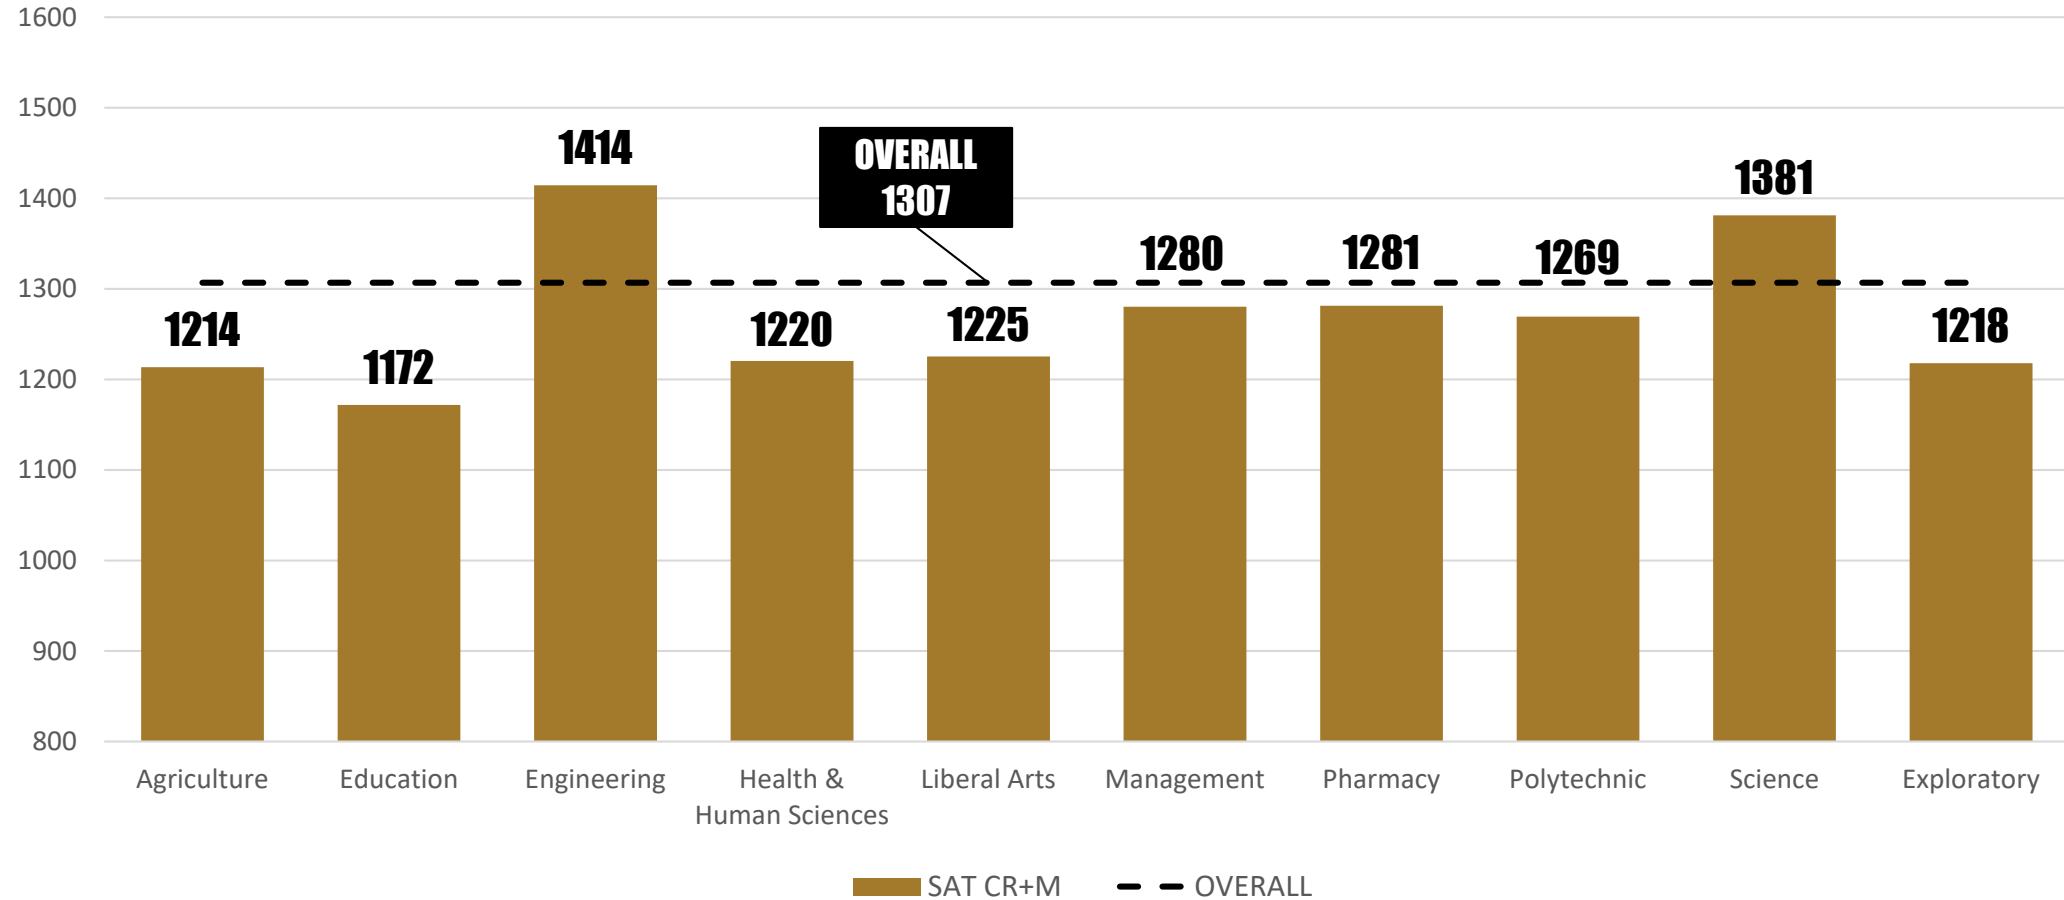

WEST LAFAYETTE

HIGH SCHOOL GPA BY COLLEGE

WEST LAFAYETTE – FALL 2019 FRESHMAN NEW BEGINNERS

REVISED SAT TOTAL BY COLLEGE

WEST LAFAYETTE – FALL 2019 FRESHMAN NEW BEGINNERS REVISED SAT SCORES

NEW FALL TRANSFER ENROLLMENT