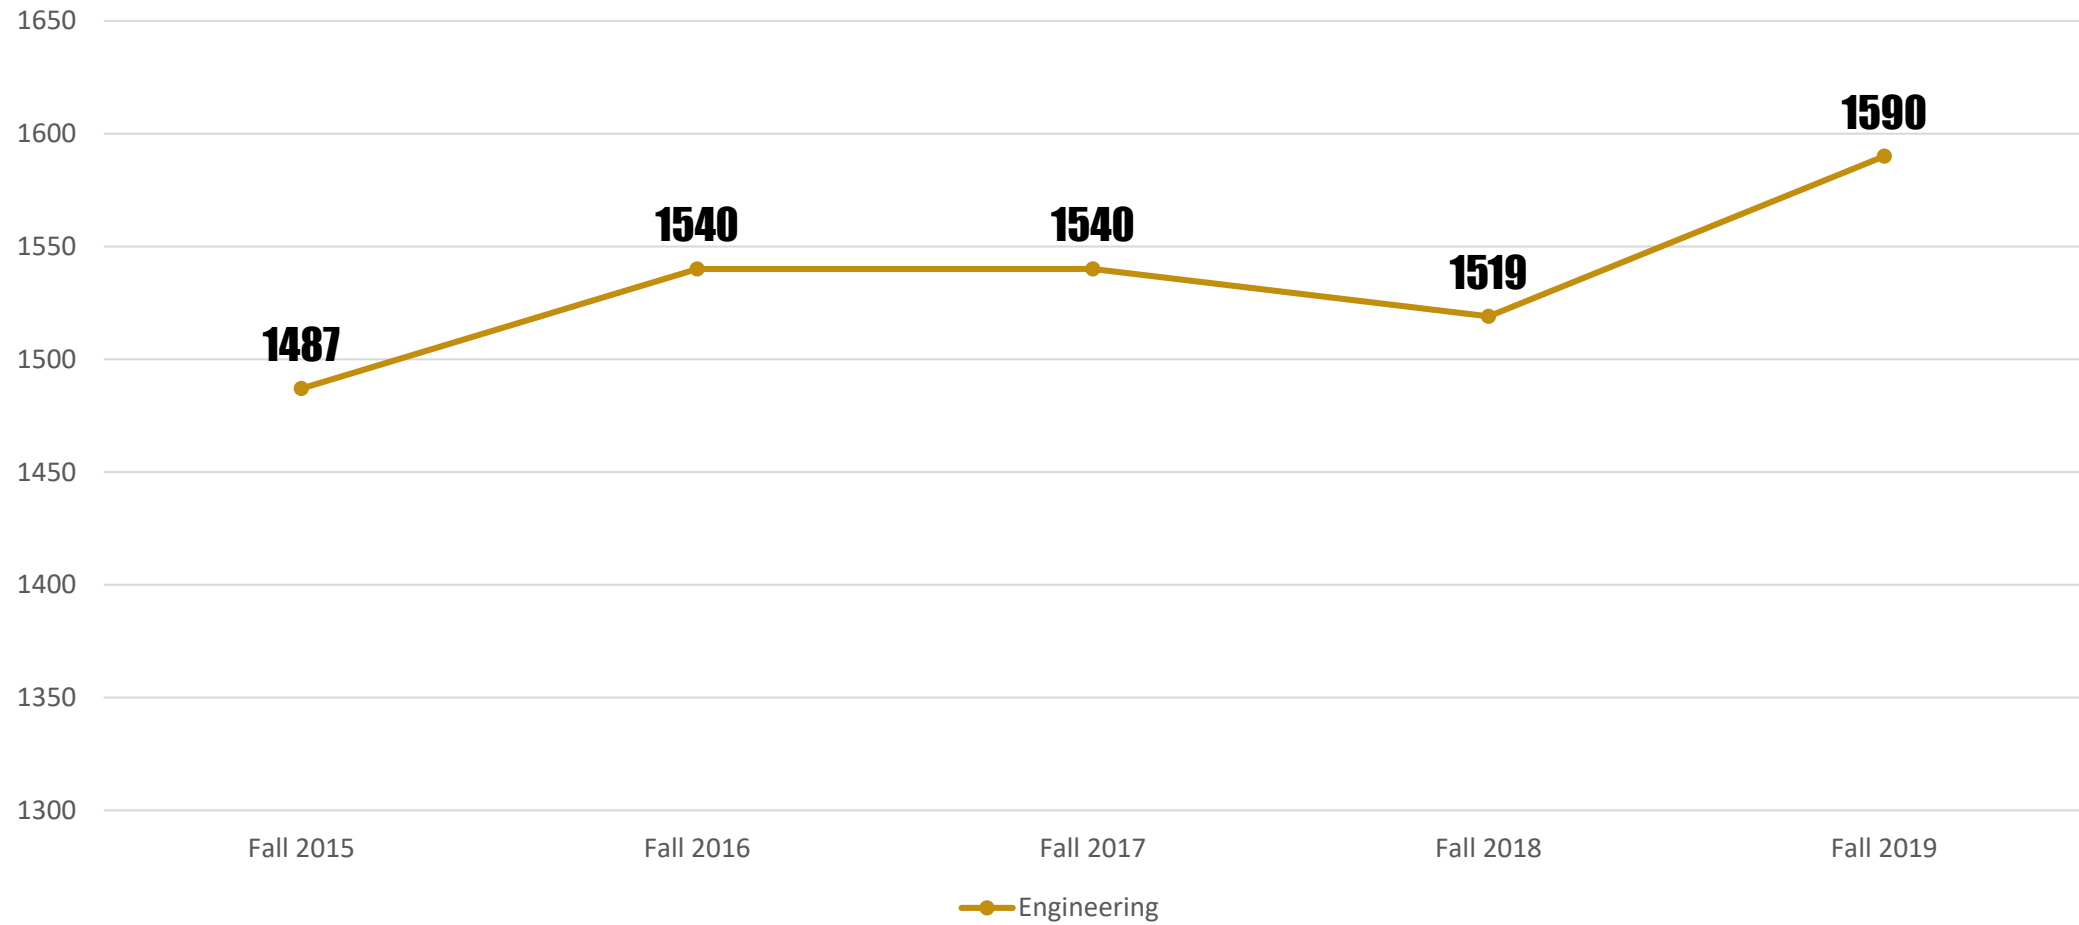

MASTERS ENROLLMENT BY COLLEGE

WEST LAFAYETTE – ENGINEERING PROGRAMS