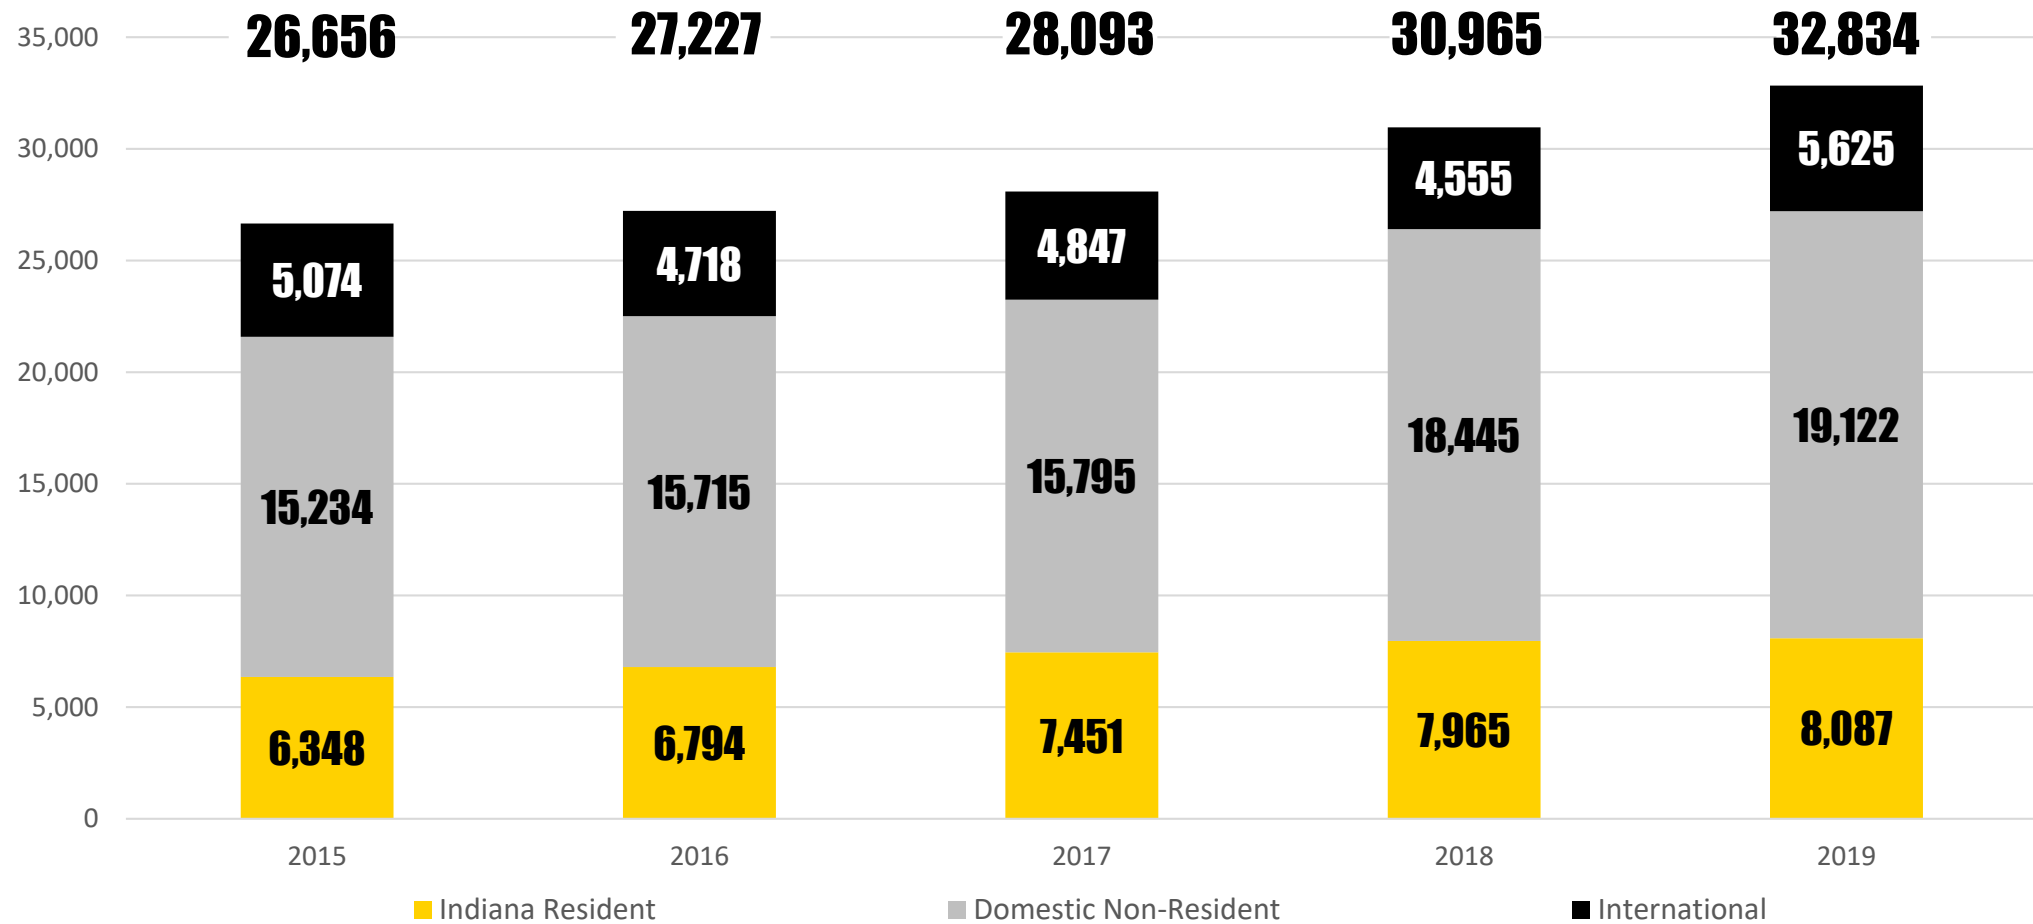

PURDUE UNIVERSITY | WEST LAFAYETTE

OFFICE OF ENROLLMENT MANAGEMENT

**FALL 2019 UNDERGRADUATE ADMISSIONS AND NEW
STUDENT ENROLLMENT**

FIVE-YEAR TRENDS

FRESHMAN NEW BEGINNER APPLICATIONS

WEST LAFAYETTE – RECORD HIGH OF 54,912

FRESHMAN NEW BEGINNER ADMISSIONS

WEST LAFAYETTE

SELECTIVITY – ADMISSIONS/APPLICATIONS

WEST LAFAYETTE – OVERALL SELECTIVITY OF 59.8%

FRESHMAN NEW BEGINNERS

WEST LAFAYETTE

YIELD – ENROLLED/ADMISSIONS

WEST LAFAYETTE – OVERALL YIELD OF 24.5%

FRESHMAN NEW BEGINNER ENROLLMENT OF U.S. MINORITIES

WEST LAFAYETTE – 1,886 TOTAL AND 844 UNDERREPRESENTED MINORITIES

INTERNATIONAL NEW BEGINNER ENROLLMENT

WEST LAFAYETTE – BY REGION

FRESHMAN NEW BEGINNERS BY GENDER