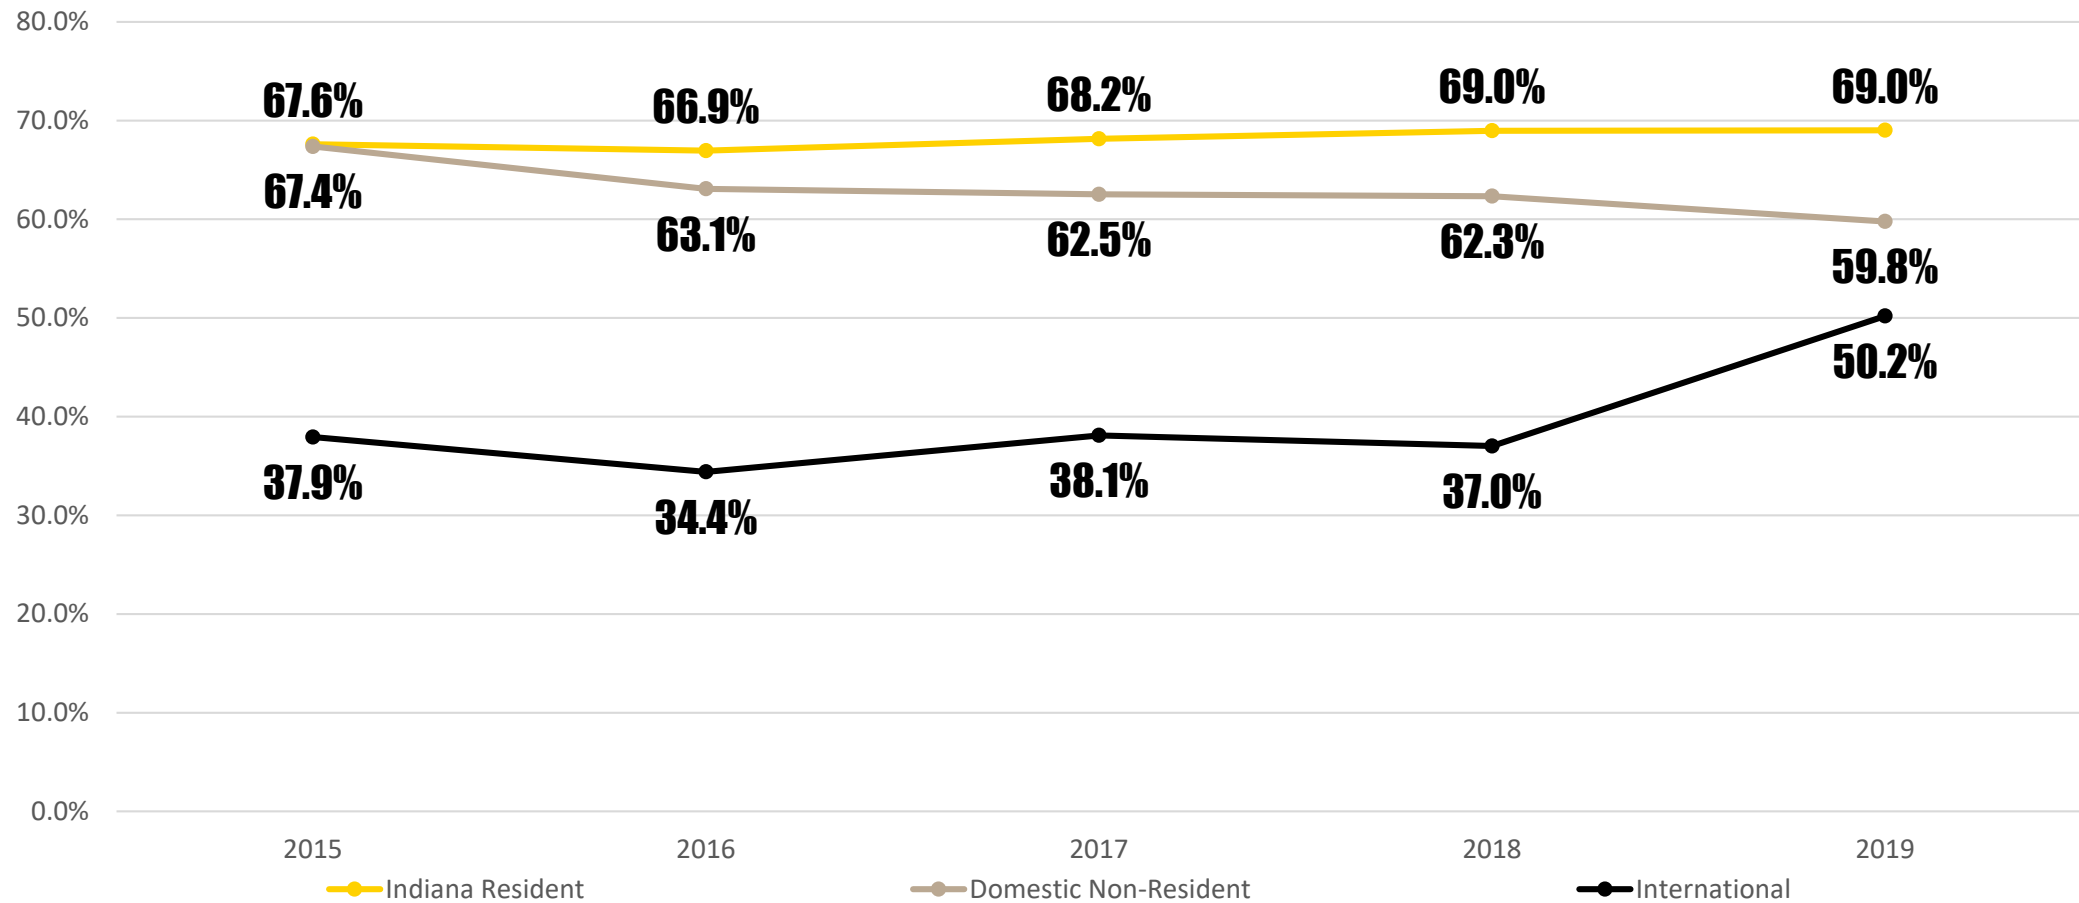

PURDUE UNIVERSITY | WEST LAFAYETTE

OFFICE OF ENROLLMENT MANAGEMENT

**FALL 2019 UNDERGRADUATE ADMISSIONS AND NEW
STUDENT ENROLLMENT**

FIVE-YEAR TRENDS

FRESHMAN NEW BEGINNER APPLICATIONS

WEST LAFAYETTE – RECORD HIGH OF 54,912

FRESHMAN NEW BEGINNER ADMISSIONS

WEST LAFAYETTE

SELECTIVITY – ADMISSIONS/APPLICATIONS

WEST LAFAYETTE – OVERALL SELECTIVITY OF 59.8%

FRESHMAN NEW BEGINNERS

WEST LAFAYETTE

YIELD – ENROLLED/ADMISSIONS

WEST LAFAYETTE – OVERALL YIELD OF 24.5%

FRESHMAN NEW BEGINNER ENROLLMENT OF U.S. MINORITIES

WEST LAFAYETTE – 1,886 TOTAL AND 844 UNDERREPRESENTED MINORITIES

INTERNATIONAL NEW BEGINNER ENROLLMENT

WEST LAFAYETTE – BY REGION

FRESHMAN NEW BEGINNERS BY GENDER