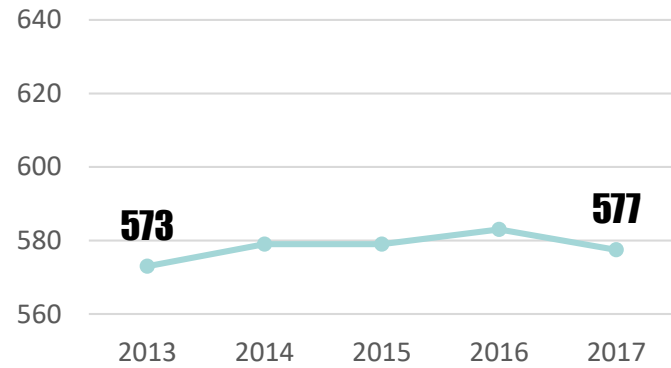

FRESHMAN NEW BEGINNERS ACADEMIC PROFILE

WEST LAFAYETTE – SAT AVERAGE SCORES – HISTORICAL SAT SCALE ONLY

CRITICAL READING