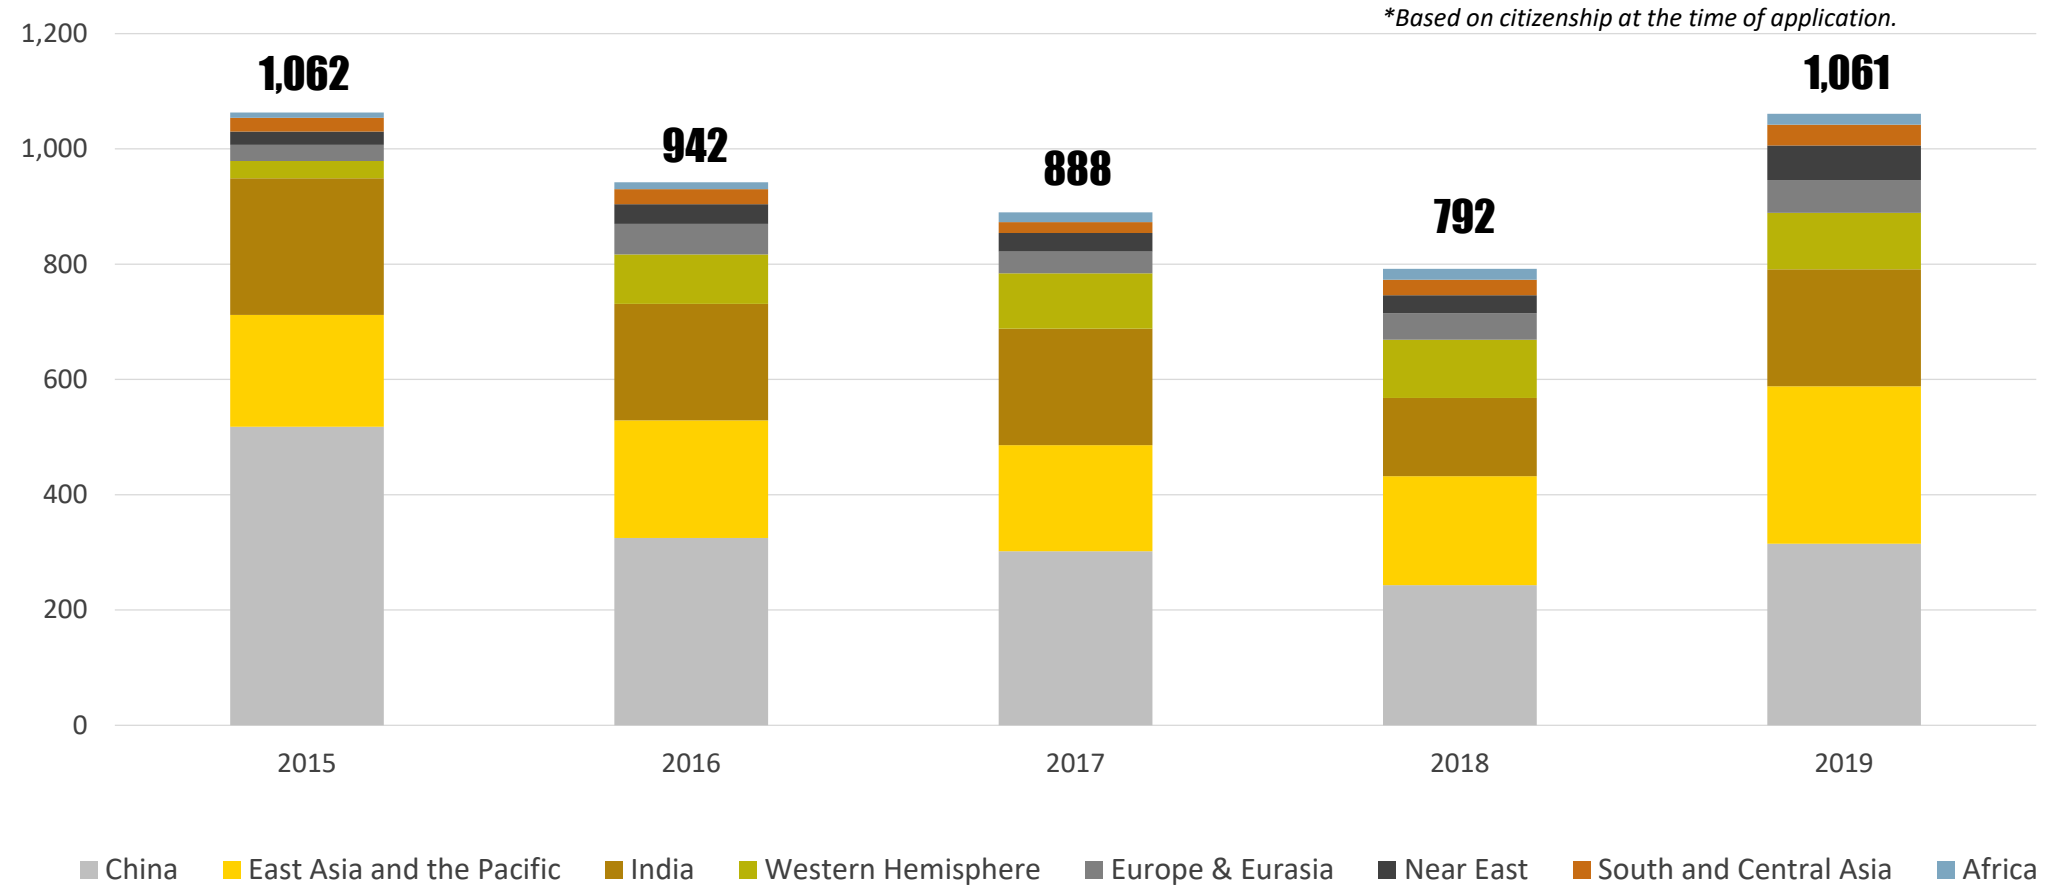

PURDUE UNIVERSITY | WEST LAFAYETTE

OFFICE OF ENROLLMENT MANAGEMENT

**FALL 2019 UNDERGRADUATE ADMISSIONS AND NEW
STUDENT ENROLLMENT**

FIVE-YEAR TRENDS

FRESHMAN NEW BEGINNER APPLICATIONS

WEST LAFAYETTE – RECORD HIGH OF 54,912

FRESHMAN NEW BEGINNER ADMISSIONS

WEST LAFAYETTE

SELECTIVITY – ADMISSIONS/APPLICATIONS

WEST LAFAYETTE – OVERALL SELECTIVITY OF 59.8%

FRESHMAN NEW BEGINNERS

WEST LAFAYETTE

YIELD – ENROLLED/ADMISSIONS

WEST LAFAYETTE – OVERALL YIELD OF 24.5%

FRESHMAN NEW BEGINNER ENROLLMENT OF U.S. MINORITIES

WEST LAFAYETTE – 1,886 TOTAL AND 844 UNDERREPRESENTED MINORITIES

INTERNATIONAL NEW BEGINNER ENROLLMENT

WEST LAFAYETTE – BY REGION

FRESHMAN NEW BEGINNERS BY GENDER