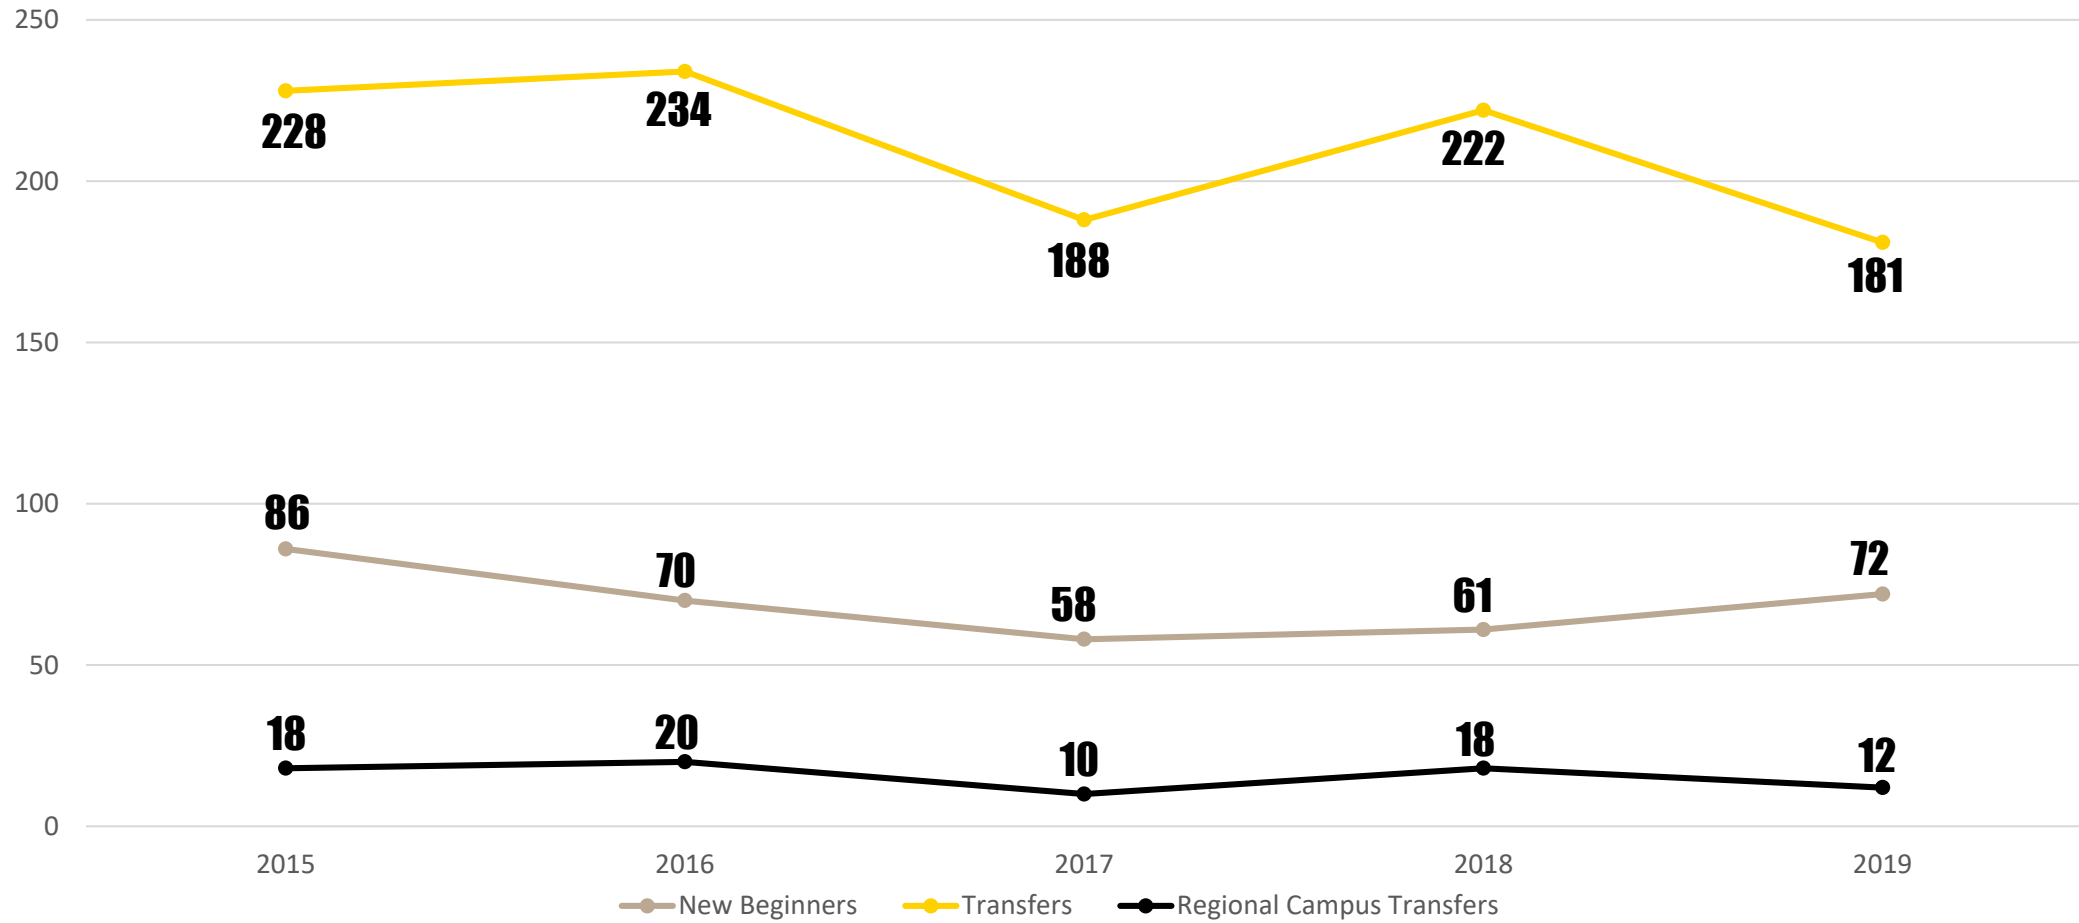

WEST LAFAYETTE

HIGH SCHOOL GPA BY COLLEGE

WEST LAFAYETTE – FALL 2019 FRESHMAN NEW BEGINNERS

REVISED SAT TOTAL BY COLLEGE

WEST LAFAYETTE – FALL 2019 FRESHMAN NEW BEGINNERS REVISED SAT SCORES

NEW FALL TRANSFER ENROLLMENT

WEST LAFAYETTE – TOTAL 842 NEW TRANSFERS

SPRING NEW BEGINNER & TRANSFER ENROLLMENT

WEST LAFAYETTE

GRADUATE SCHOOL ADMISSIONS & ENROLLMENT

WEST LAFAYETTE

MASTERS ENROLLMENT BY COLLEGE

WEST LAFAYETTE – NON-ENGINEERING PROGRAMS