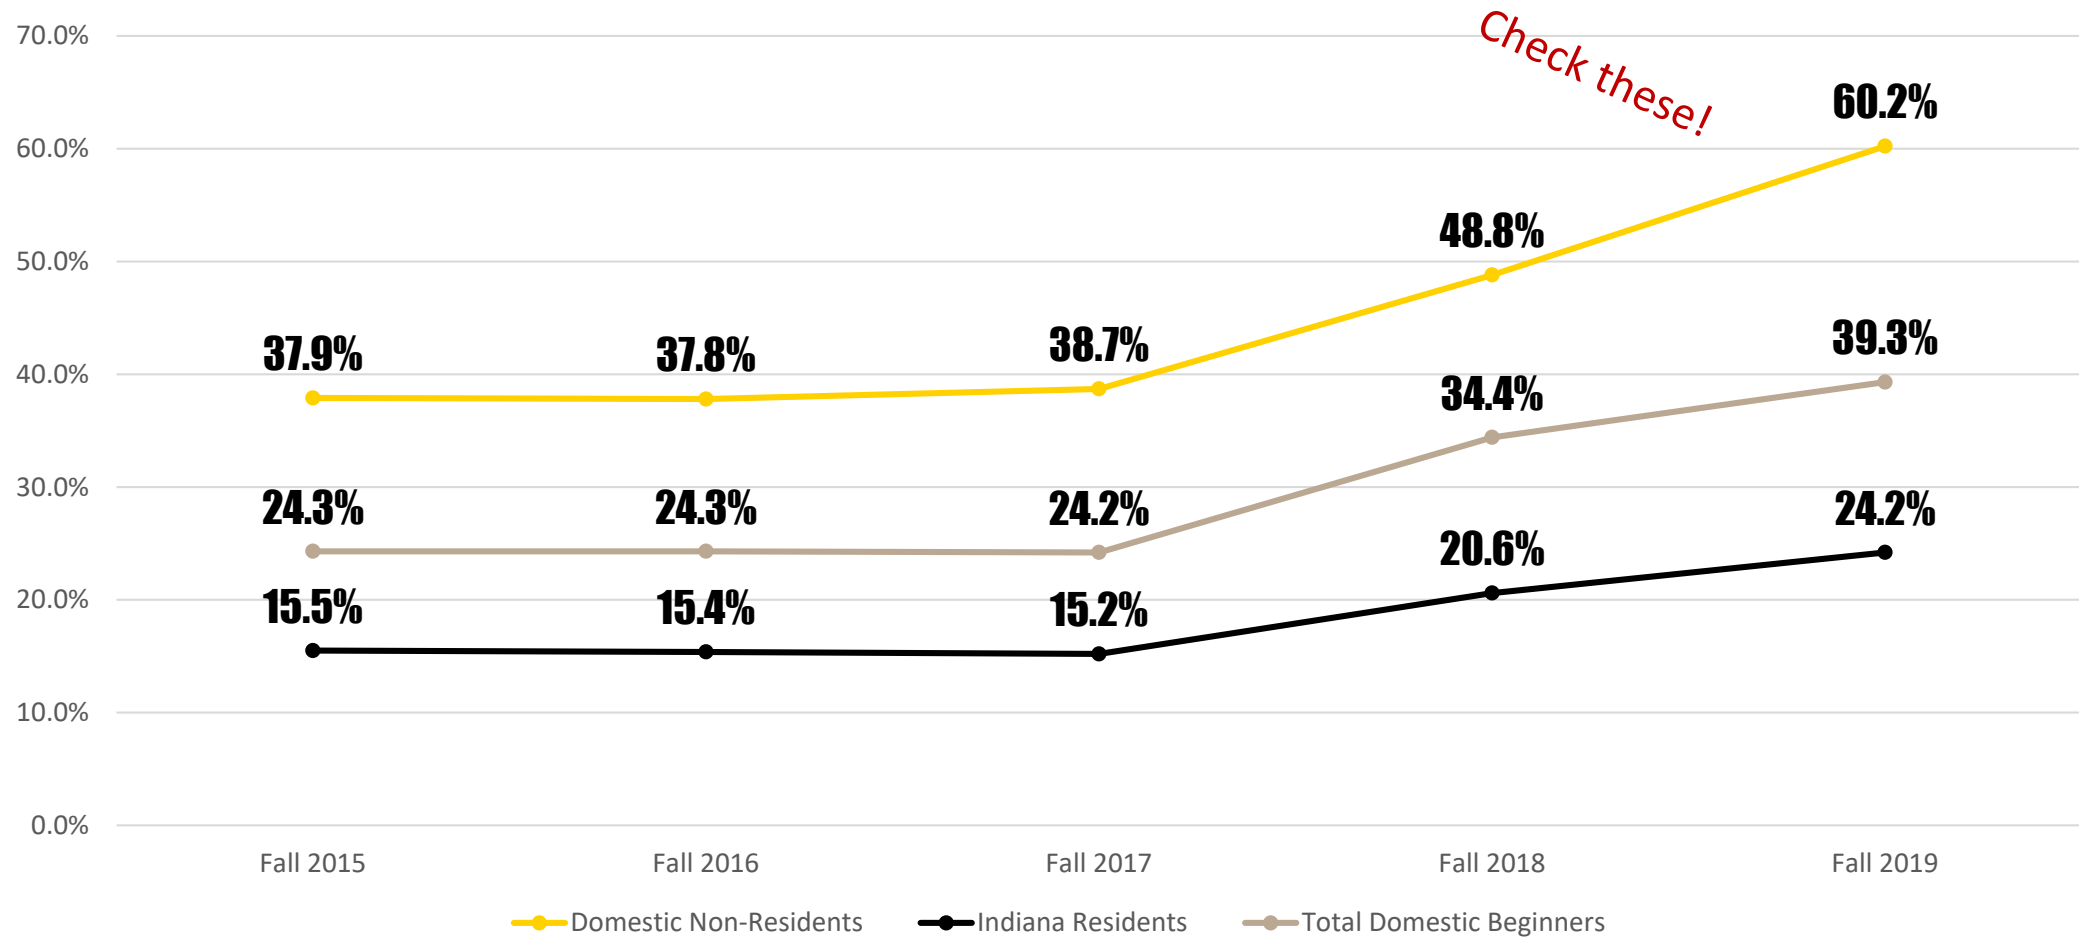

WEST LAFAYETTE – ACT & HIGH SCHOOL GPA

ACT COMPOSITE

HIGH SCHOOL GPA

PERCENTAGE OF TOP SCHOLARS*

*DEFINED AS TOP 5% SCORES ON THE ACT/SAT OF COLLEGE-BOUND HS SENIORS

PERCENTAGE WITH "A" AVERAGE IN HIGH SCHOOL