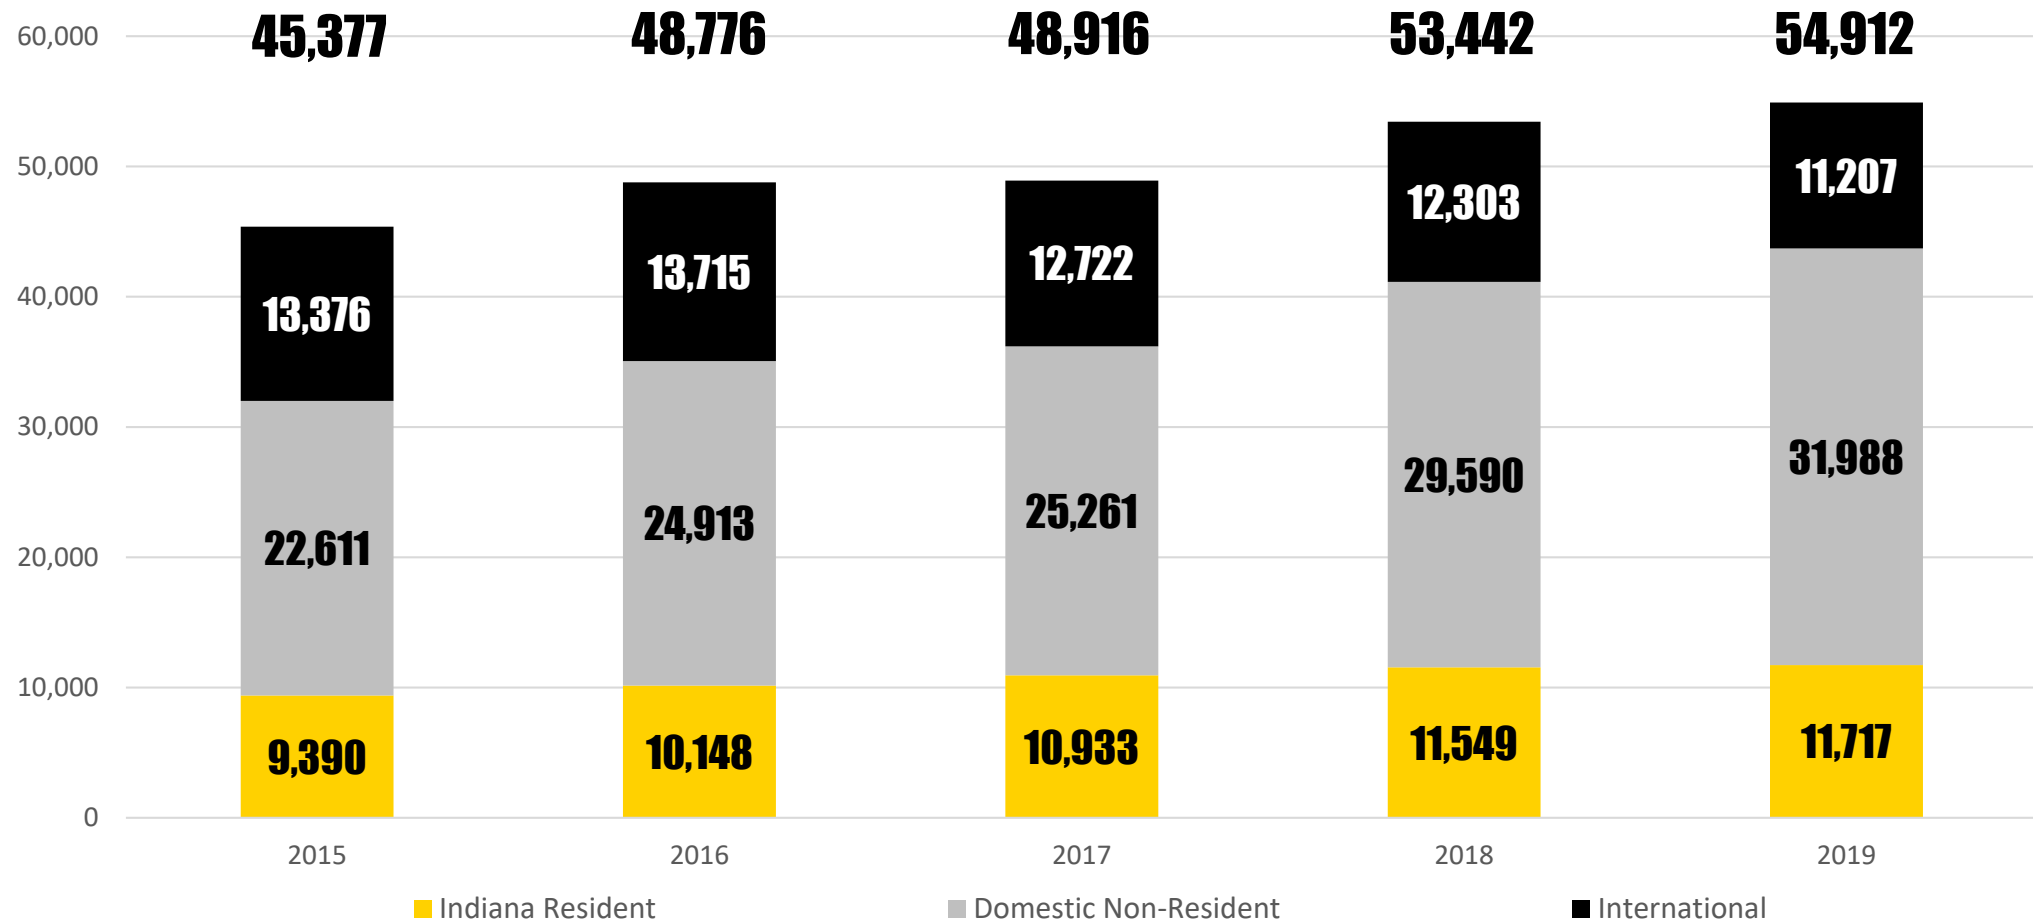

PURDUE UNIVERSITY | WEST LAFAYETTE

OFFICE OF ENROLLMENT MANAGEMENT

**FALL 2019 UNDERGRADUATE ADMISSIONS AND NEW
STUDENT ENROLLMENT**

FIVE-YEAR TRENDS

FRESHMAN NEW BEGINNER APPLICATIONS

WEST LAFAYETTE – RECORD HIGH OF 54,912

FRESHMAN NEW BEGINNER ADMISSIONS

WEST LAFAYETTE

SELECTIVITY – ADMISSIONS/APPLICATIONS

WEST LAFAYETTE – OVERALL SELECTIVITY OF 59.8%

FRESHMAN NEW BEGINNERS

WEST LAFAYETTE

YIELD – ENROLLED/ADMISSIONS

WEST LAFAYETTE – OVERALL YIELD OF 24.5%

FRESHMAN NEW BEGINNER ENROLLMENT OF U.S. MINORITIES

WEST LAFAYETTE – 1,886 TOTAL AND 844 UNDERREPRESENTED MINORITIES

INTERNATIONAL NEW BEGINNER ENROLLMENT

WEST LAFAYETTE – BY REGION

FRESHMAN NEW BEGINNERS BY GENDER