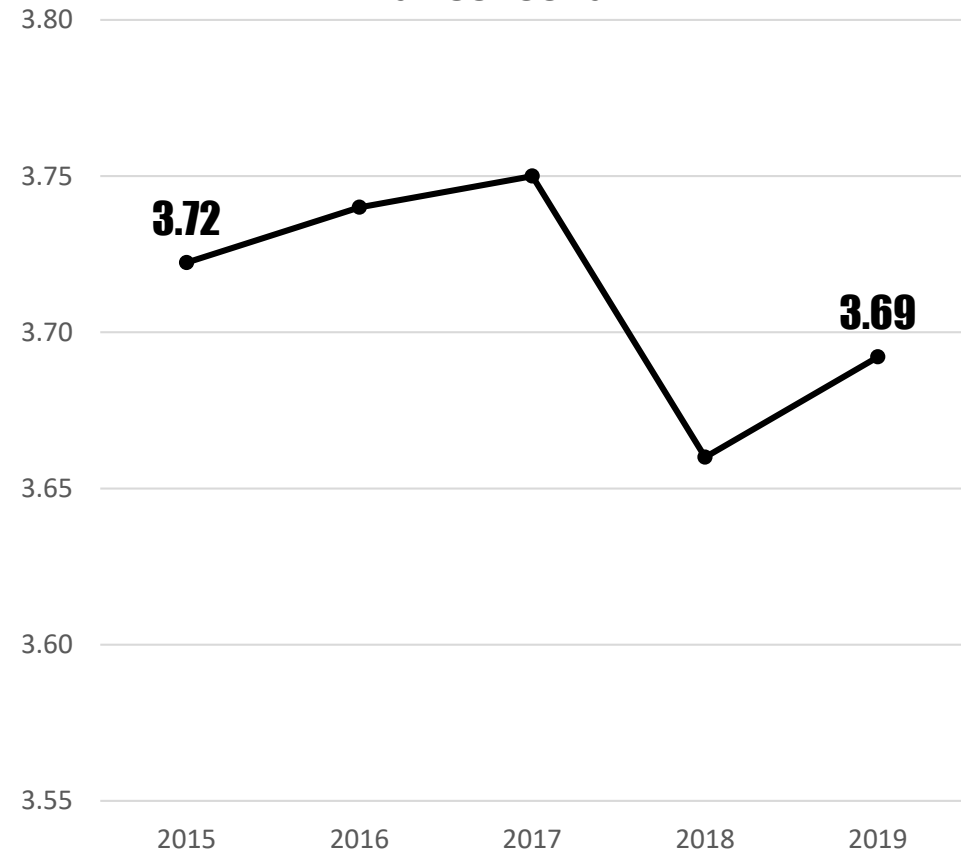

HIGH SCHOOL GPA