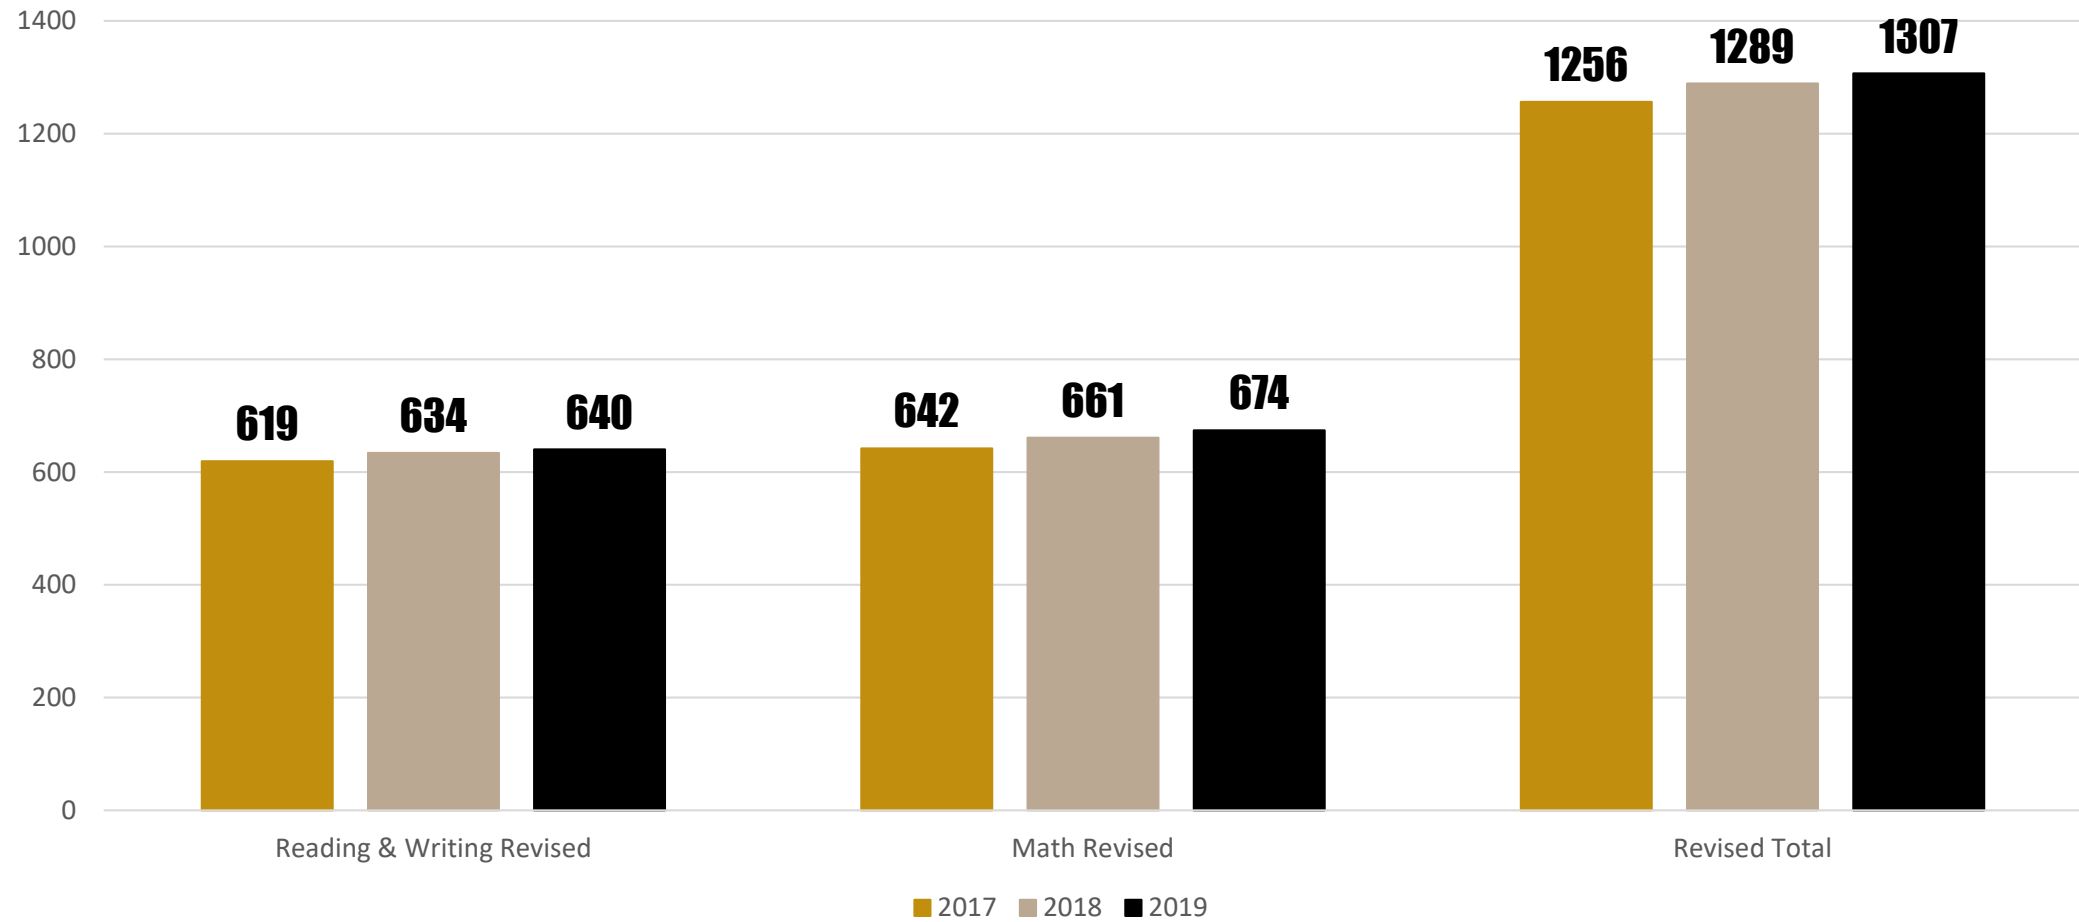

FRESHMAN NEW BEGINNER ENROLLMENT OF U.S. MINORITIES

WEST LAFAYETTE – 1,886 TOTAL AND 844 UNDERREPRESENTED MINORITIES

INTERNATIONAL NEW BEGINNER ENROLLMENT

WEST LAFAYETTE – BY REGION

FRESHMAN NEW BEGINNERS BY GENDER

WEST LAFAYETTE – 42.7% FEMALE

FRESHMAN NEW BEGINNERS BY 1ST GENERATION & PELL ELIGIBLE

PWL – 1ST GEN. 15.7% OF TOTAL CLASS & PELL-ELIGIBLE 17.1% OF DOMESTIC

FRESHMAN NEW BEGINNERS ACADEMIC PROFILE

WEST LAFAYETTE – SAT AVERAGE SCORES – HISTORICAL SAT SCALE ONLY

CRITICAL READING

MATH

WRITING

CR + MATH + WRITING

CR + MATH

FRESHMAN NEW BEGINNERS ACADEMIC PROFILE

WEST LAFAYETTE – FALL 2019 REVISED SAT AVERAGE SCORES

FRESHMAN NEW BEGINNERS ACADEMIC PROFILE