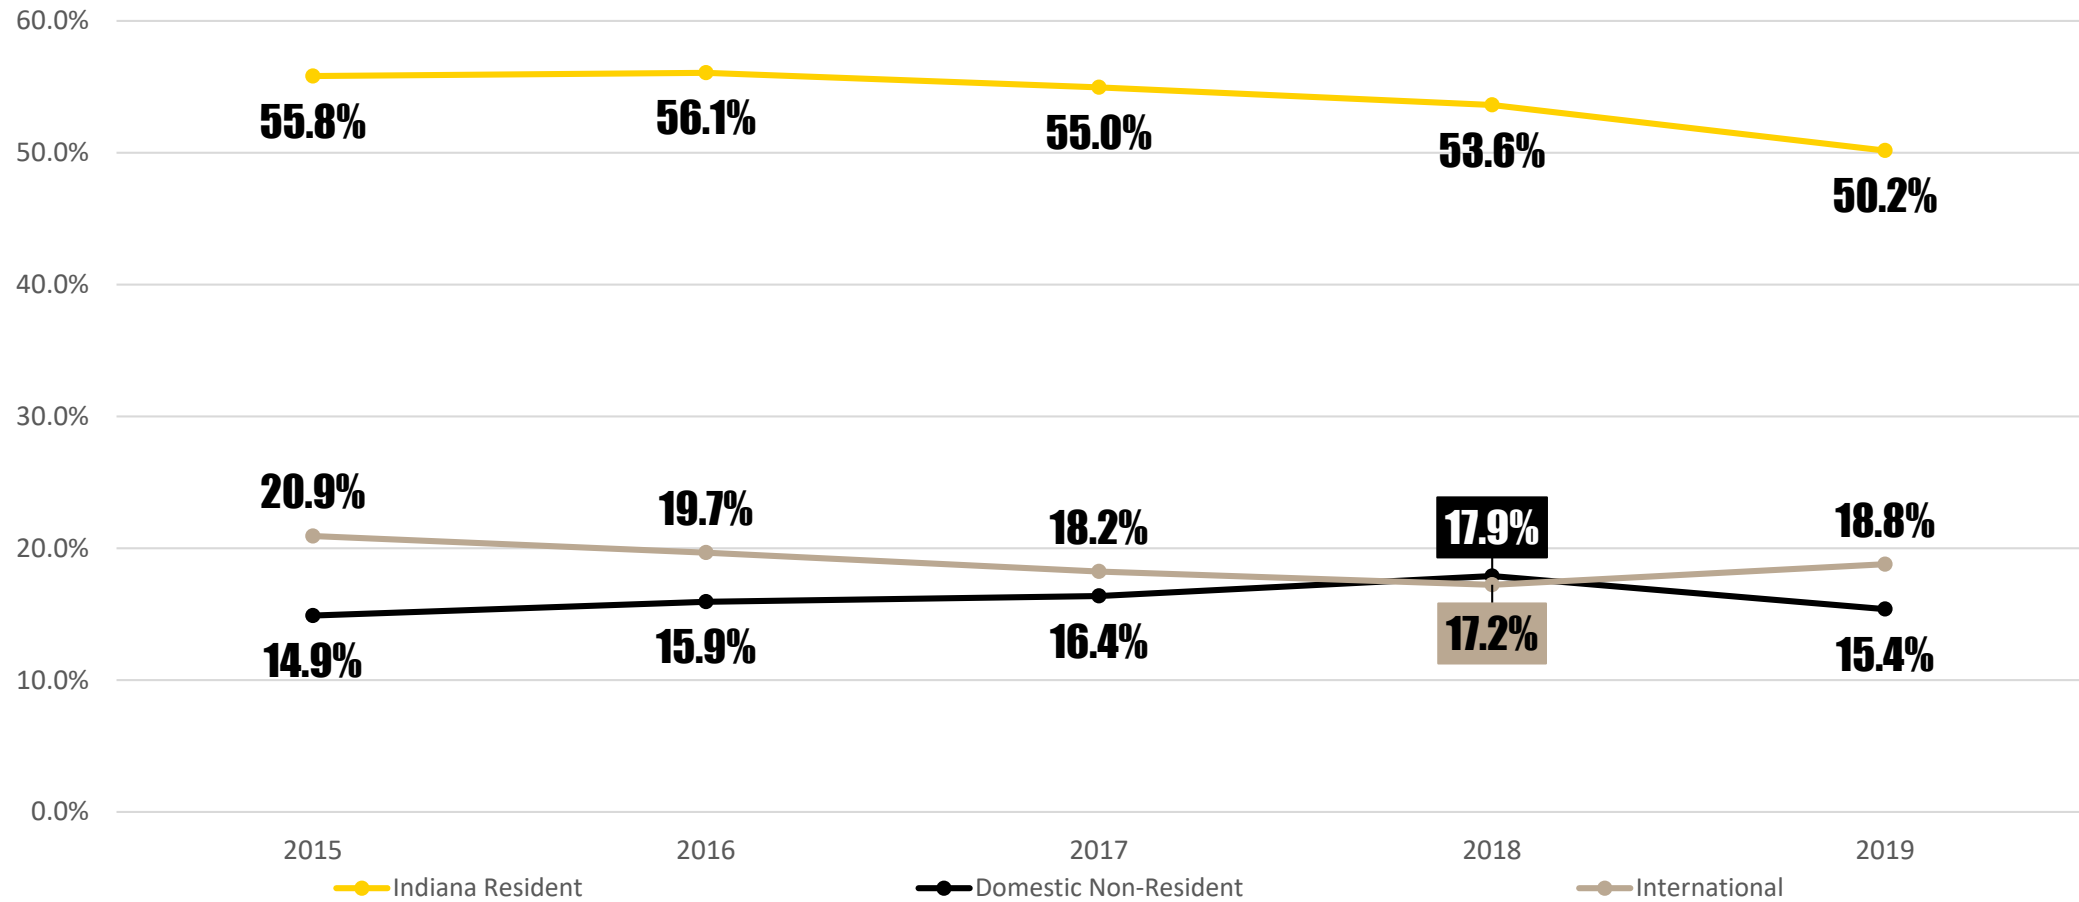

PURDUE UNIVERSITY | WEST LAFAYETTE

OFFICE OF ENROLLMENT MANAGEMENT

**FALL 2019 UNDERGRADUATE ADMISSIONS AND NEW
STUDENT ENROLLMENT**

FIVE-YEAR TRENDS

FRESHMAN NEW BEGINNER APPLICATIONS

WEST LAFAYETTE – RECORD HIGH OF 54,912

FRESHMAN NEW BEGINNER ADMISSIONS

WEST LAFAYETTE

SELECTIVITY – ADMISSIONS/APPLICATIONS

WEST LAFAYETTE – OVERALL SELECTIVITY OF 59.8%

FRESHMAN NEW BEGINNERS

WEST LAFAYETTE

YIELD – ENROLLED/ADMISSIONS

WEST LAFAYETTE – OVERALL YIELD OF 24.5%

FRESHMAN NEW BEGINNER ENROLLMENT OF U.S. MINORITIES

WEST LAFAYETTE – 1,886 TOTAL AND 844 UNDERREPRESENTED MINORITIES

INTERNATIONAL NEW BEGINNER ENROLLMENT

WEST LAFAYETTE – BY REGION

FRESHMAN NEW BEGINNERS BY GENDER

WEST LAFAYETTE – 42.7% FEMALE

FRESHMAN NEW BEGINNERS BY 1ST GENERATION & PELL ELIGIBLE

PWL – 1ST GEN. 15.7% OF TOTAL CLASS & PELL-ELIGIBLE 17.1% OF DOMESTIC

FRESHMAN NEW BEGINNERS ACADEMIC PROFILE

WEST LAFAYETTE – SAT AVERAGE SCORES – HISTORICAL SAT SCALE ONLY