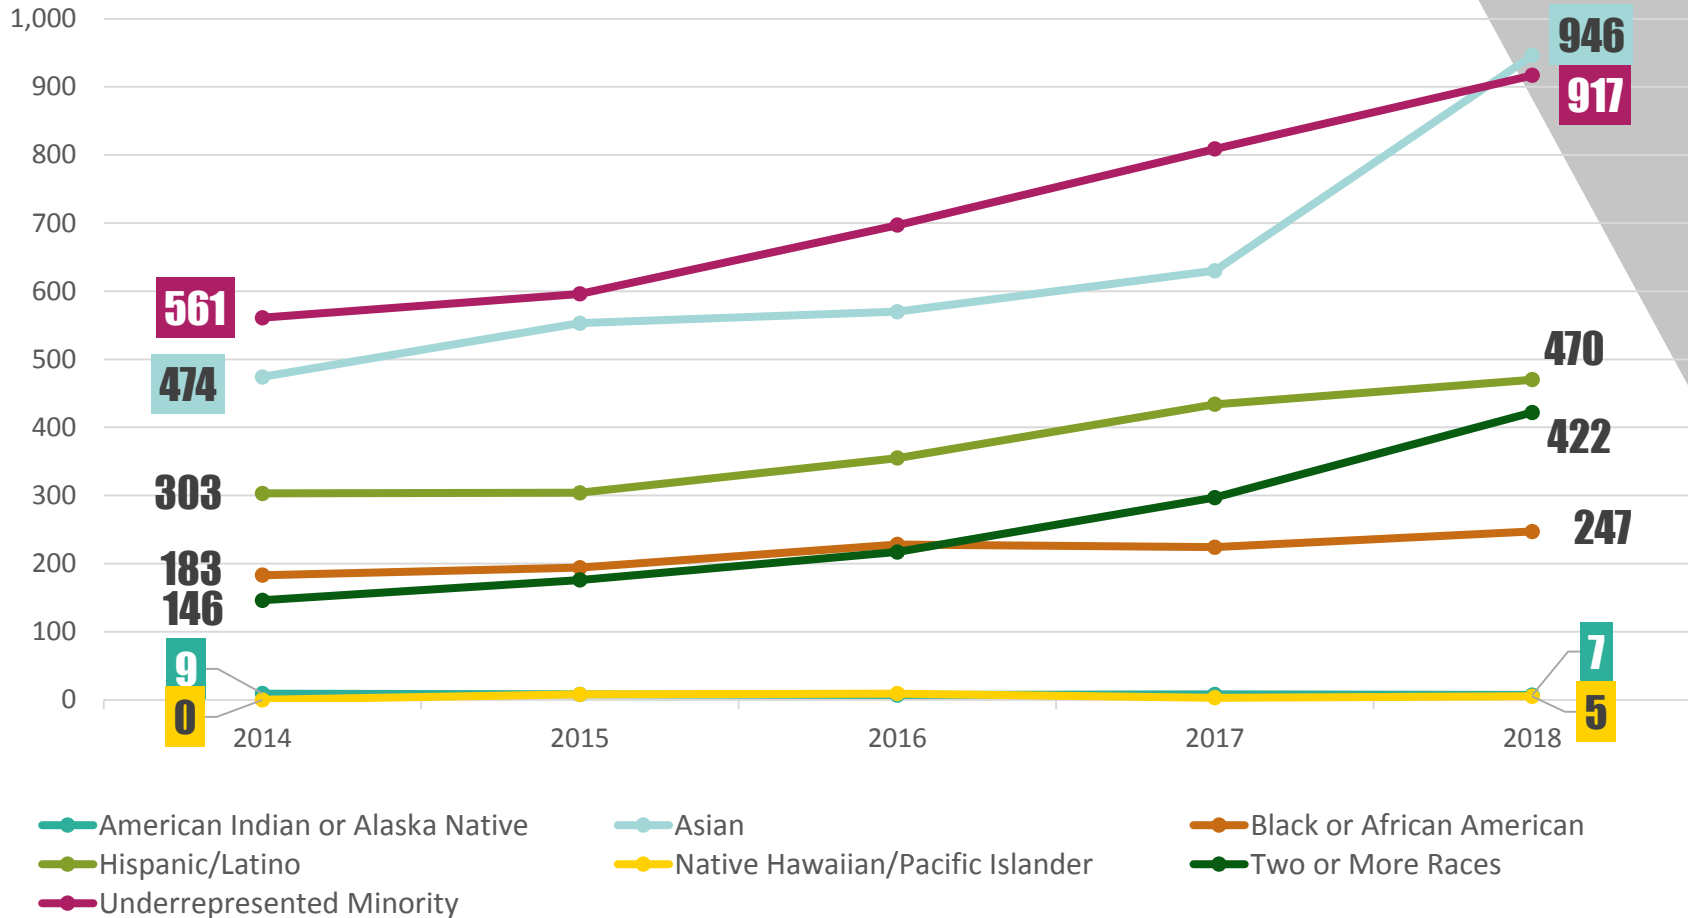

GRADUATE & PROF. ENROLLMENT

WEST LAFAYETTE – LONGITUDINAL ENROLLMENT TRENDS BY DEGREE

PURDUE UNIVERSITY | WEST LAFAYETTE
OFFICE OF ENROLLMENT MANAGEMENT

FALL 2018

**UNDERGRADUATE ADMISSIONS &
NEW STUDENT ENROLLMENT
FIVE – YEAR TRENDS**

FRESHMAN BEGINNER APPLICATIONS

WEST LAFAYETTE – RECORD HIGH OF 53,442

FRESHMAN BEGINNER ADMISSIONS

WEST LAFAYETTE

FRESHMAN BEGINNERS

WEST LAFAYETTE

YIELD – ENROLLED / ADMISSIONS

WEST LAFAYETTE – OVERALL YIELD OF 27.0%

FRESHMAN BEGINNER ENROLLMENT OF U.S. MINORITIES

WEST LAFAYETTE – 2,097 TOTAL AND 917 UNDERREPRESENTED MINORITIES

INTERNATIONAL NEW BEGINNER ENROLLMENT

WEST LAFAYETTE – BY REGION*

FRESHMAN BEGINNERS BY GENDER