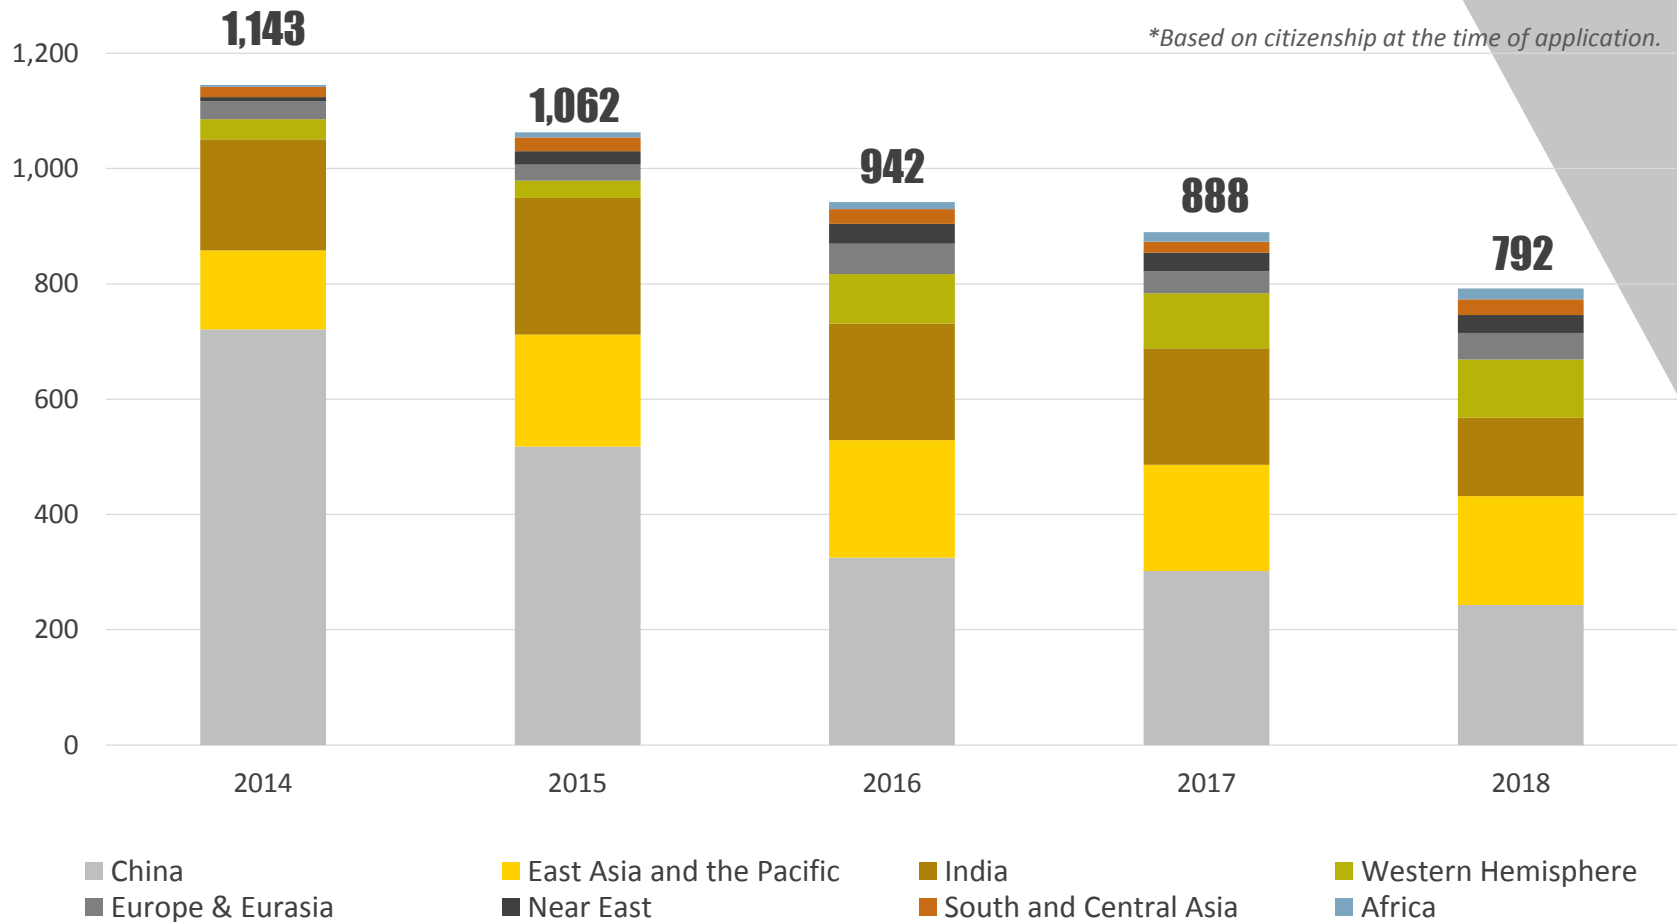

GRADUATE & PROF. ENROLLMENT

WEST LAFAYETTE – LONGITUDINAL ENROLLMENT TRENDS BY DEGREE

PURDUE UNIVERSITY | WEST LAFAYETTE
OFFICE OF ENROLLMENT MANAGEMENT

FALL 2018

**UNDERGRADUATE ADMISSIONS &
NEW STUDENT ENROLLMENT
FIVE – YEAR TRENDS**

FRESHMAN BEGINNER APPLICATIONS

WEST LAFAYETTE – RECORD HIGH OF 53,442

FRESHMAN BEGINNER ADMISSIONS

WEST LAFAYETTE

FRESHMAN BEGINNERS

WEST LAFAYETTE

YIELD – ENROLLED / ADMISSIONS

WEST LAFAYETTE – OVERALL YIELD OF 27.0%

FRESHMAN BEGINNER ENROLLMENT OF U.S. MINORITIES

WEST LAFAYETTE – 2,097 TOTAL AND 917 UNDERREPRESENTED MINORITIES

INTERNATIONAL NEW BEGINNER ENROLLMENT

WEST LAFAYETTE – BY REGION*

FRESHMAN BEGINNERS BY GENDER