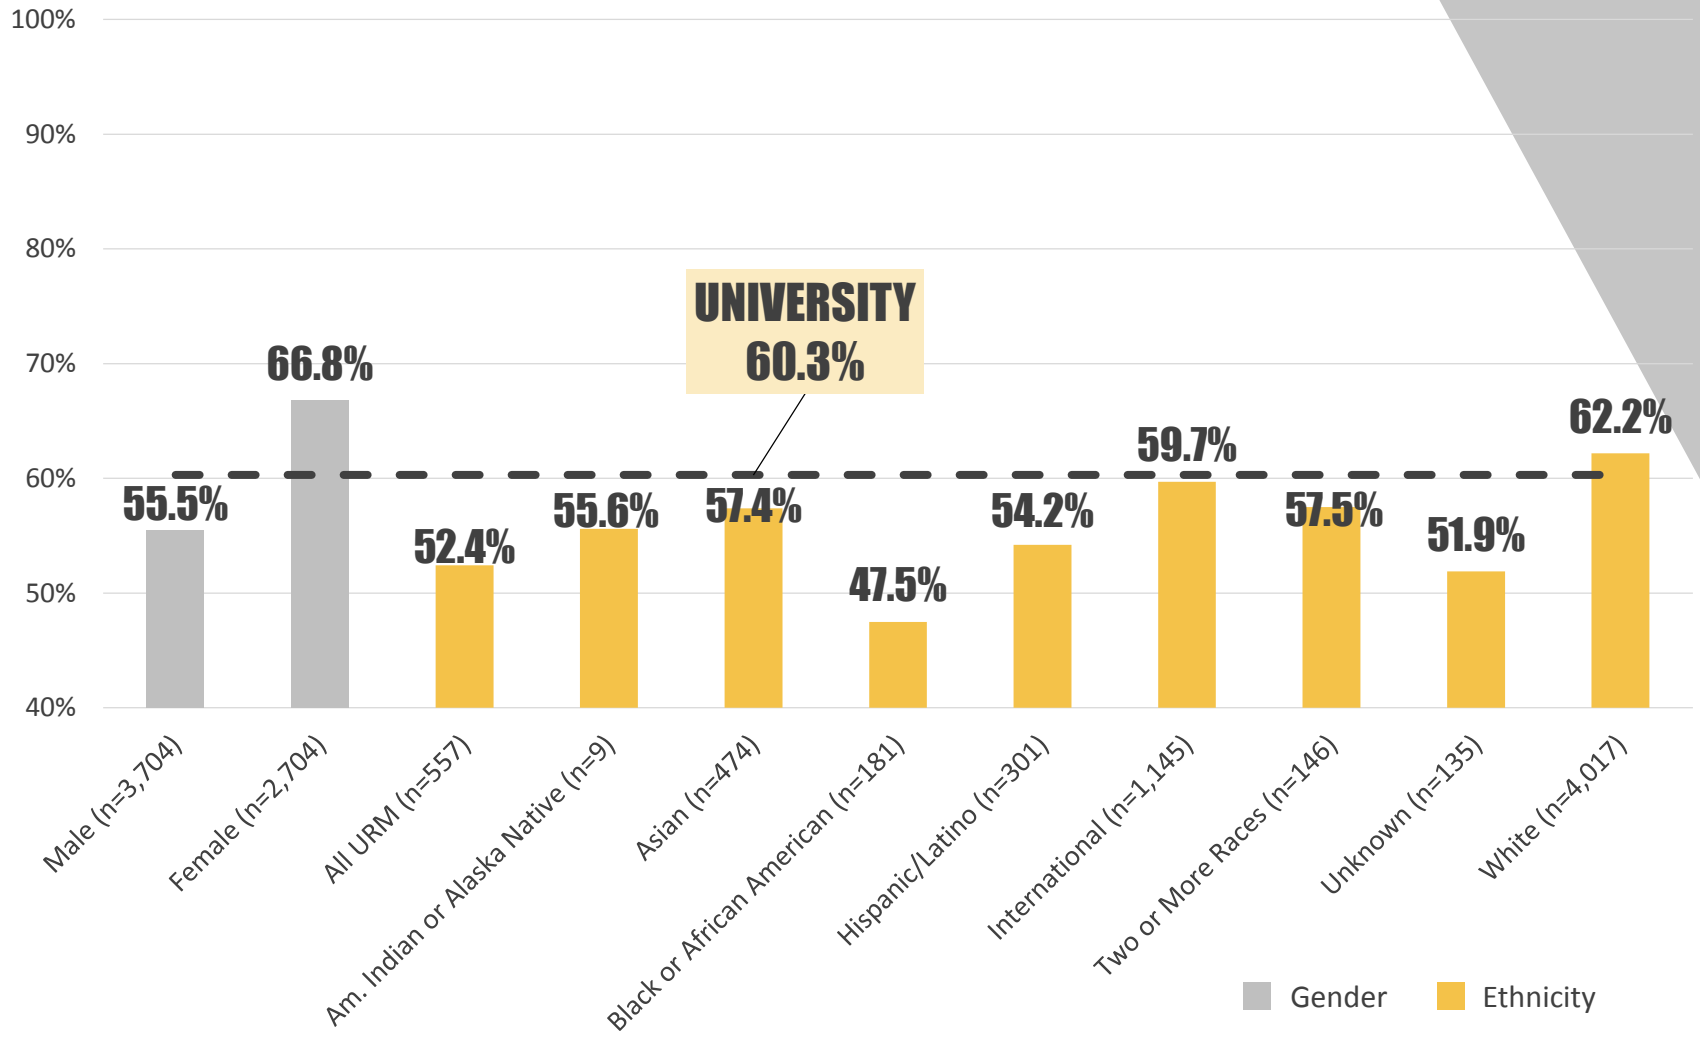

FALL 2018

RETENTION & GRADUATION RATES
AND DEGREES AWARDED
MULTI-YEAR TRENDS

GRADUATION RATES & RETENTION RATES

WEST LAFAYETTE

ONE-YEAR RETENTION RATES

BY RACE/ETHNICITY AND GENDER FOR ENTERING COHORT 2017 (n=7,548)

TWO-YEAR RETENTION RATES

BY RACE/ETHNICITY AND GENDER FOR ENTERING COHORT 2016 [n=7,229]

FOUR-YEAR GRADUATION RATES

BY RACE/ETHNICITY AND GENDER FOR ENTERING COHORT 2014 (n=6,408)

SIX-YEAR GRADUATION RATES