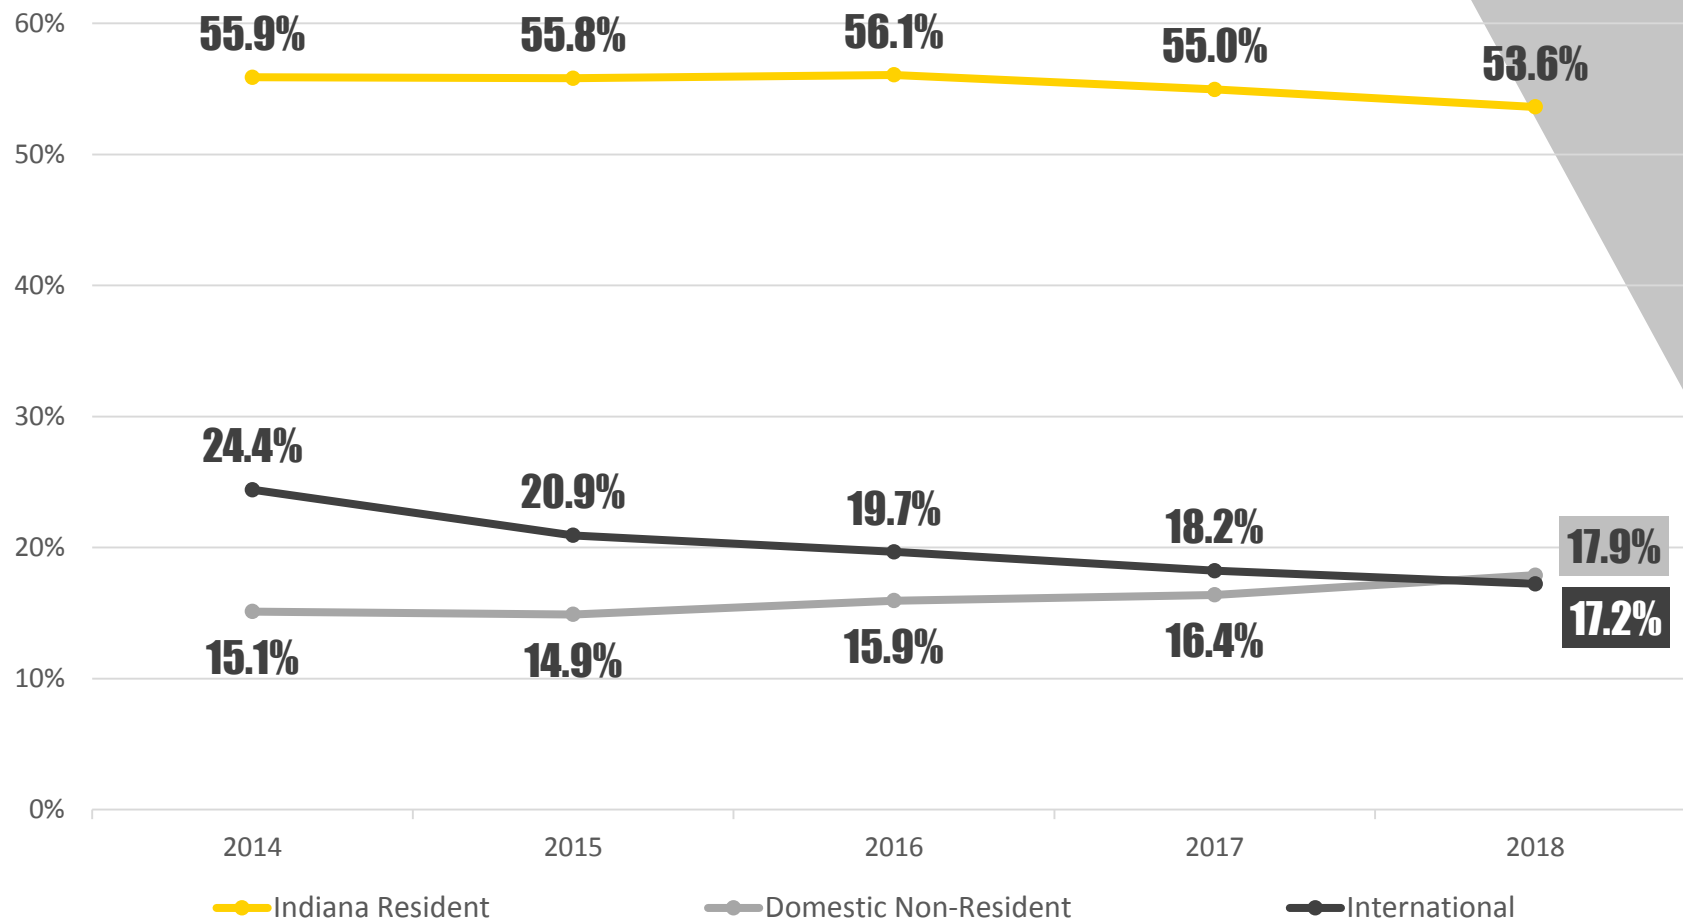

GRADUATE & PROF. ENROLLMENT

WEST LAFAYETTE – LONGITUDINAL ENROLLMENT TRENDS BY DEGREE

PURDUE UNIVERSITY | WEST LAFAYETTE
OFFICE OF ENROLLMENT MANAGEMENT

FALL 2018

**UNDERGRADUATE ADMISSIONS &
NEW STUDENT ENROLLMENT
FIVE – YEAR TRENDS**

FRESHMAN BEGINNER APPLICATIONS

WEST LAFAYETTE – RECORD HIGH OF 53,442

FRESHMAN BEGINNER ADMISSIONS

WEST LAFAYETTE

FRESHMAN BEGINNERS

WEST LAFAYETTE

YIELD – ENROLLED / ADMISSIONS

WEST LAFAYETTE – OVERALL YIELD OF 27.0%

FRESHMAN BEGINNER ENROLLMENT OF U.S. MINORITIES

WEST LAFAYETTE – 2,097 TOTAL AND 917 UNDERREPRESENTED MINORITIES

INTERNATIONAL NEW BEGINNER ENROLLMENT

WEST LAFAYETTE – BY REGION*

FRESHMAN BEGINNERS BY GENDER