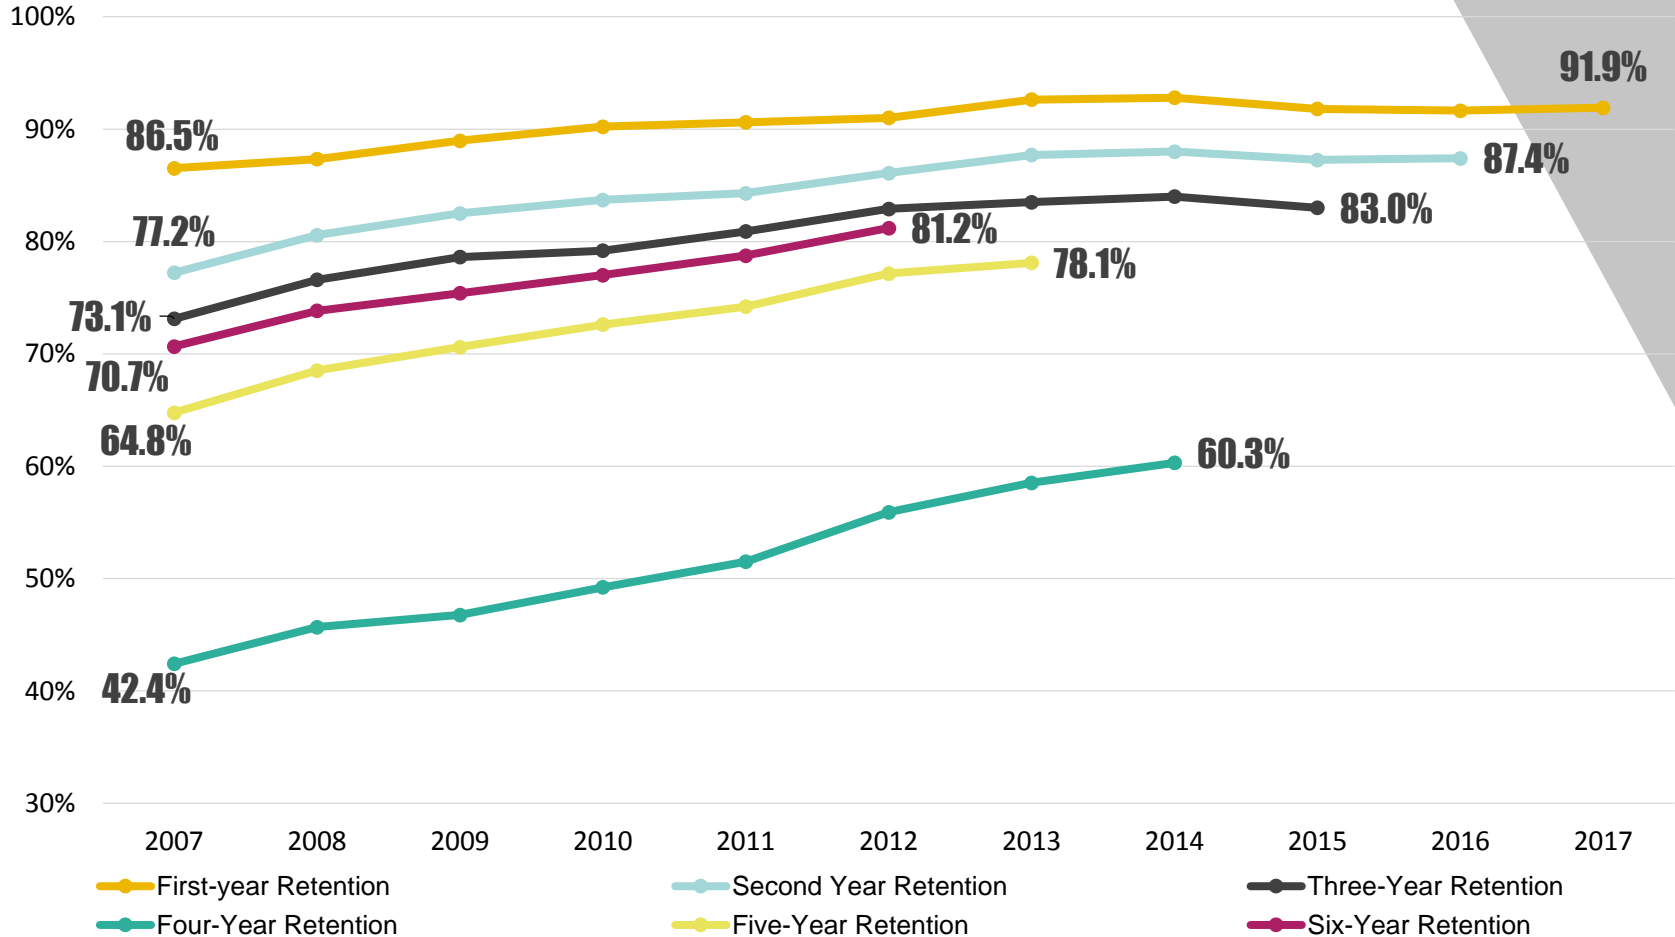

GRADUATION RATES & RETENTION RATES

WEST LAFAYETTE