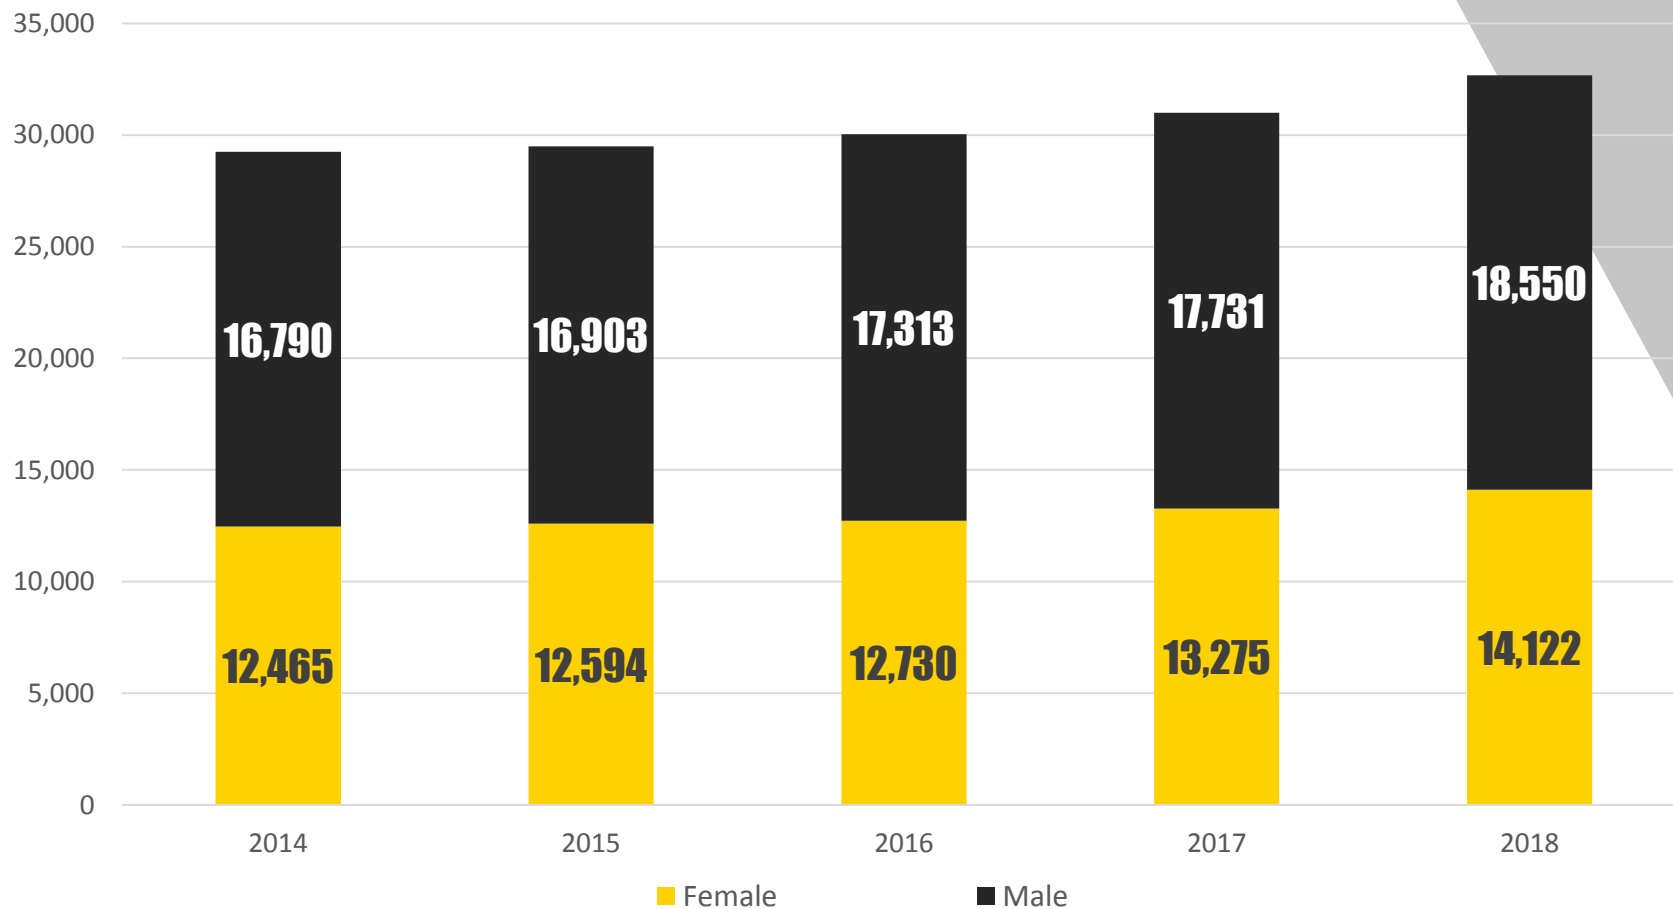

PURDUE UNIVERSITY | WEST LAFAYETTE
OFFICE OF ENROLLMENT MANAGEMENT

FALL 2018

**ENROLLMENT, ADMISSIONS, RETENTION &
GRADUATION RATES, DEGREES AND STUDENT
BORROWING FIVE YEAR TRENDS**

TOTAL ENROLLMENT

WEST LAFAYETTE

UNDERGRADUATE ENROLLMENT BY RESIDENCY

WEST LAFAYETTE – TOTAL 32,672

UNDERGRADUATE DIVERSITY

WEST LAFAYETTE – MINORITIES 6,699 – UNDERREPRESENTED MINORITIES 3,220

- American Indian or Alaska Native
- Asian
- Black or African American
- Hispanic/Latino
- Native Hawaiian/Pacific Islander
- Two or More Races
- Underrepresented Minority

INTERNATIONAL UNDERGRADUATE ENROLLMENT

WEST LAFAYETTE – BY REGION

UNDERGRADUATE ENROLLMENT BY GENDER

WEST LAFAYETTE – 43.2% FEMALE

UNDERGRADUATE ENROLLMENT

WEST LAFAYETTE – LONGITUDINAL ENROLLMENT TRENDS BY RESIDENCY

GRADUATE & PROF. ENROLLMENT

WEST LAFAYETTE – LONGITUDINAL ENROLLMENT TRENDS BY DEGREE

PURDUE UNIVERSITY | WEST LAFAYETTE
OFFICE OF ENROLLMENT MANAGEMENT

FALL 2018

**UNDERGRADUATE ADMISSIONS &
NEW STUDENT ENROLLMENT
FIVE – YEAR TRENDS**