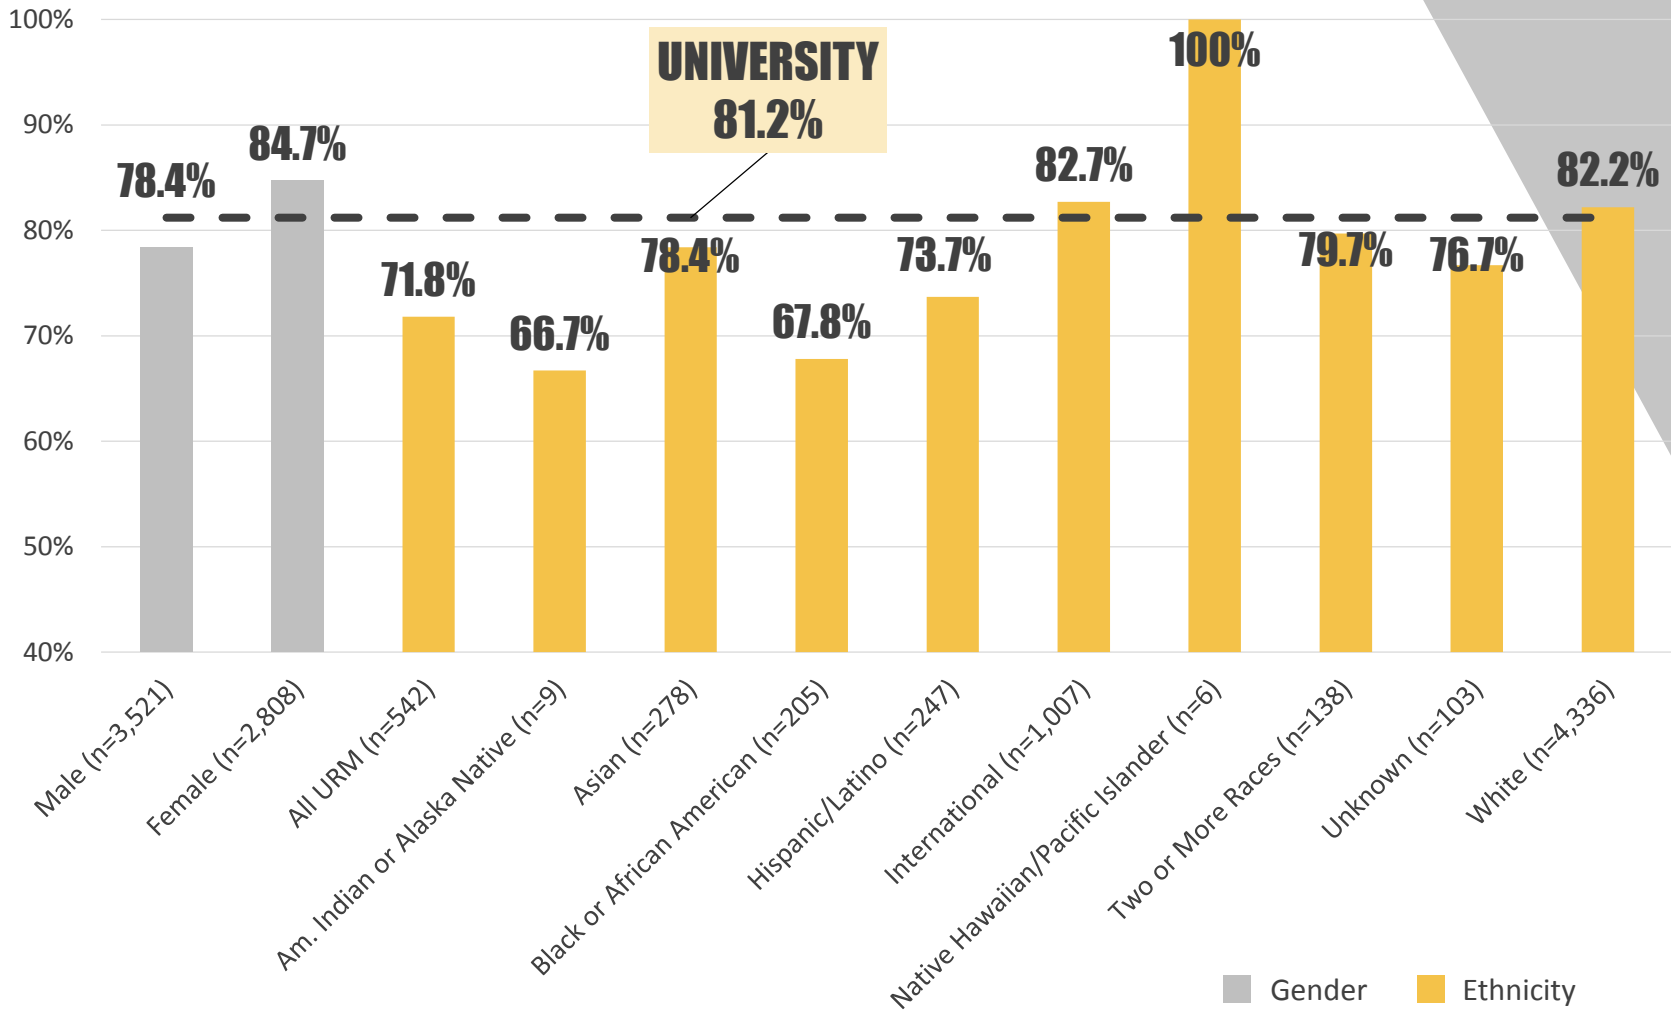

FALL 2018

RETENTION & GRADUATION RATES
AND DEGREES AWARDED
MULTI-YEAR TRENDS

GRADUATION RATES & RETENTION RATES

WEST LAFAYETTE

ONE-YEAR RETENTION RATES

BY RACE/ETHNICITY AND GENDER FOR ENTERING COHORT 2017 (n=7,548)

TWO-YEAR RETENTION RATES

BY RACE/ETHNICITY AND GENDER FOR ENTERING COHORT 2016 [n=7,229]

FOUR-YEAR GRADUATION RATES

BY RACE/ETHNICITY AND GENDER FOR ENTERING COHORT 2014 (n=6,408)

SIX-YEAR GRADUATION RATES

BY RACE/ETHNICITY AND GENDER FOR ENTERING COHORT 2012 (n=6,329)

DEGREES

PURDUE – WEST LAFAYETTE