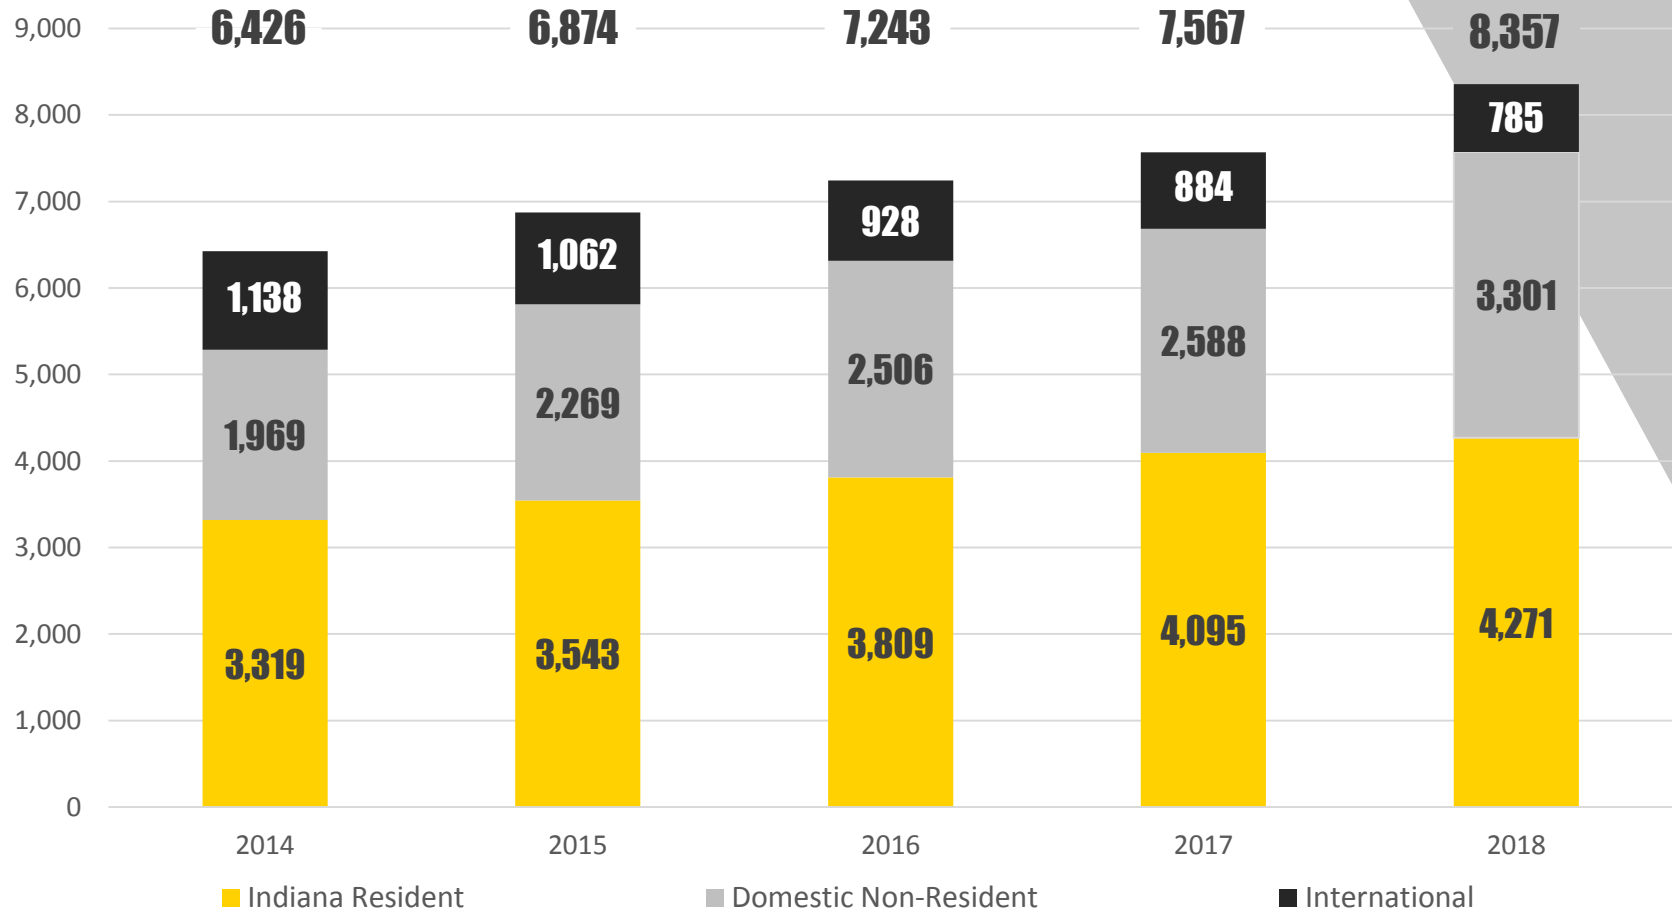

GRADUATE & PROF. ENROLLMENT

WEST LAFAYETTE – LONGITUDINAL ENROLLMENT TRENDS BY DEGREE

PURDUE UNIVERSITY | WEST LAFAYETTE
OFFICE OF ENROLLMENT MANAGEMENT

FALL 2018

**UNDERGRADUATE ADMISSIONS &
NEW STUDENT ENROLLMENT
FIVE – YEAR TRENDS**

FRESHMAN BEGINNER APPLICATIONS

WEST LAFAYETTE – RECORD HIGH OF 53,442

FRESHMAN BEGINNER ADMISSIONS

WEST LAFAYETTE

FRESHMAN BEGINNERS

WEST LAFAYETTE

YIELD – ENROLLED / ADMISSIONS

WEST LAFAYETTE – OVERALL YIELD OF 27.0%

FRESHMAN BEGINNER ENROLLMENT OF U.S. MINORITIES

WEST LAFAYETTE – 2,097 TOTAL AND 917 UNDERREPRESENTED MINORITIES

INTERNATIONAL NEW BEGINNER ENROLLMENT

WEST LAFAYETTE – BY REGION*

FRESHMAN BEGINNERS BY GENDER