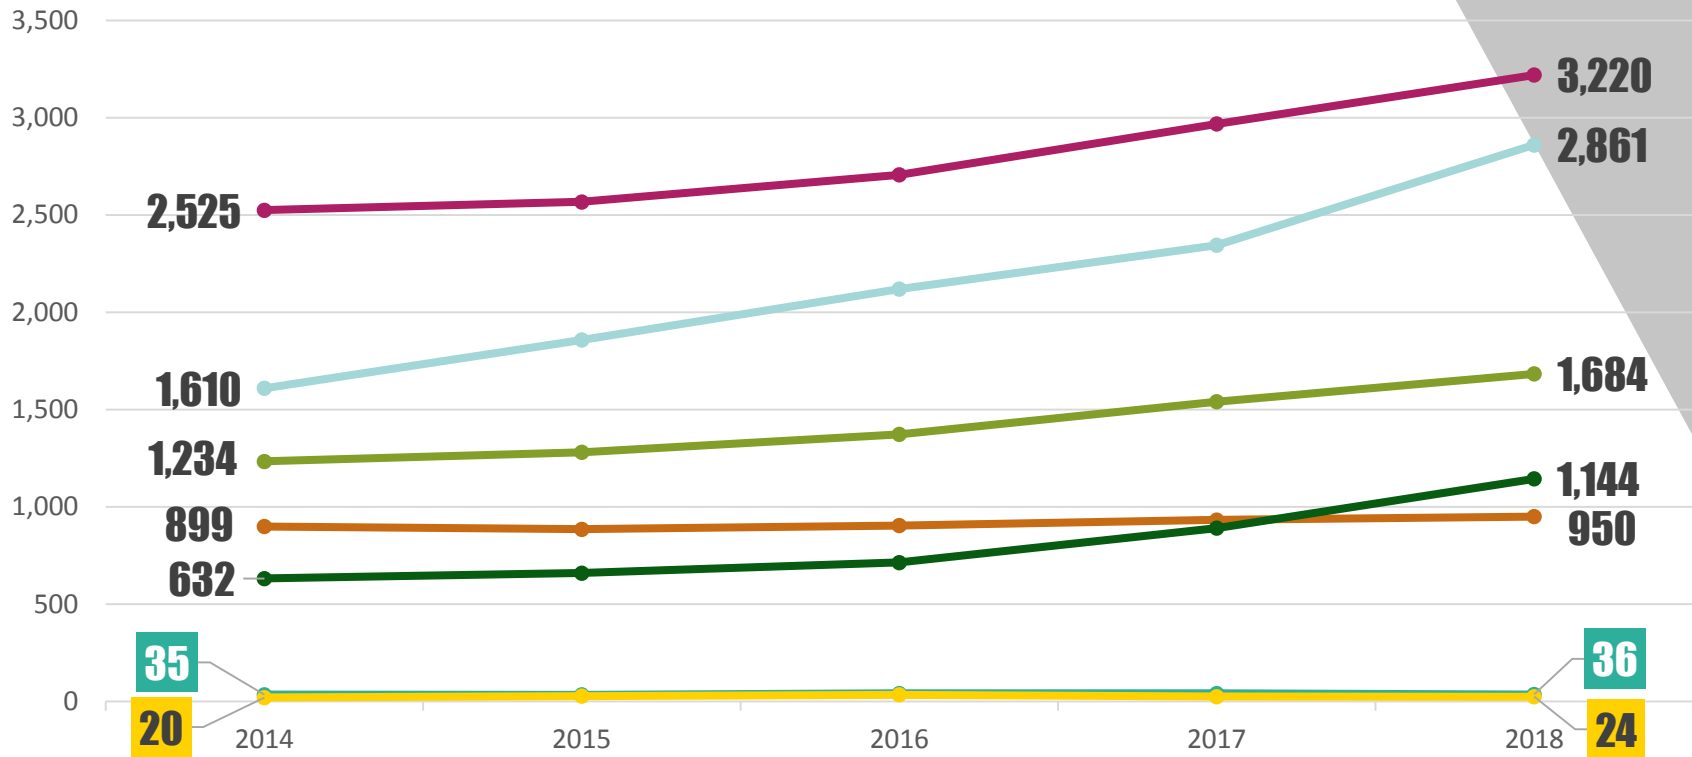

PURDUE UNIVERSITY | WEST LAFAYETTE
OFFICE OF ENROLLMENT MANAGEMENT

FALL 2018

**ENROLLMENT, ADMISSIONS, RETENTION &
GRADUATION RATES, DEGREES AND STUDENT
BORROWING FIVE YEAR TRENDS**

TOTAL ENROLLMENT

WEST LAFAYETTE

UNDERGRADUATE ENROLLMENT BY RESIDENCY

WEST LAFAYETTE – TOTAL 32,672

UNDERGRADUATE DIVERSITY

WEST LAFAYETTE – MINORITIES 6,699 – UNDERREPRESENTED MINORITIES 3,220

- American Indian or Alaska Native
- Asian
- Black or African American
- Hispanic/Latino
- Native Hawaiian/Pacific Islander
- Two or More Races
- Underrepresented Minority

INTERNATIONAL UNDERGRADUATE ENROLLMENT

WEST LAFAYETTE – BY REGION

UNDERGRADUATE ENROLLMENT BY GENDER

WEST LAFAYETTE – 43.2% FEMALE

UNDERGRADUATE ENROLLMENT

WEST LAFAYETTE – LONGITUDINAL ENROLLMENT TRENDS BY RESIDENCY