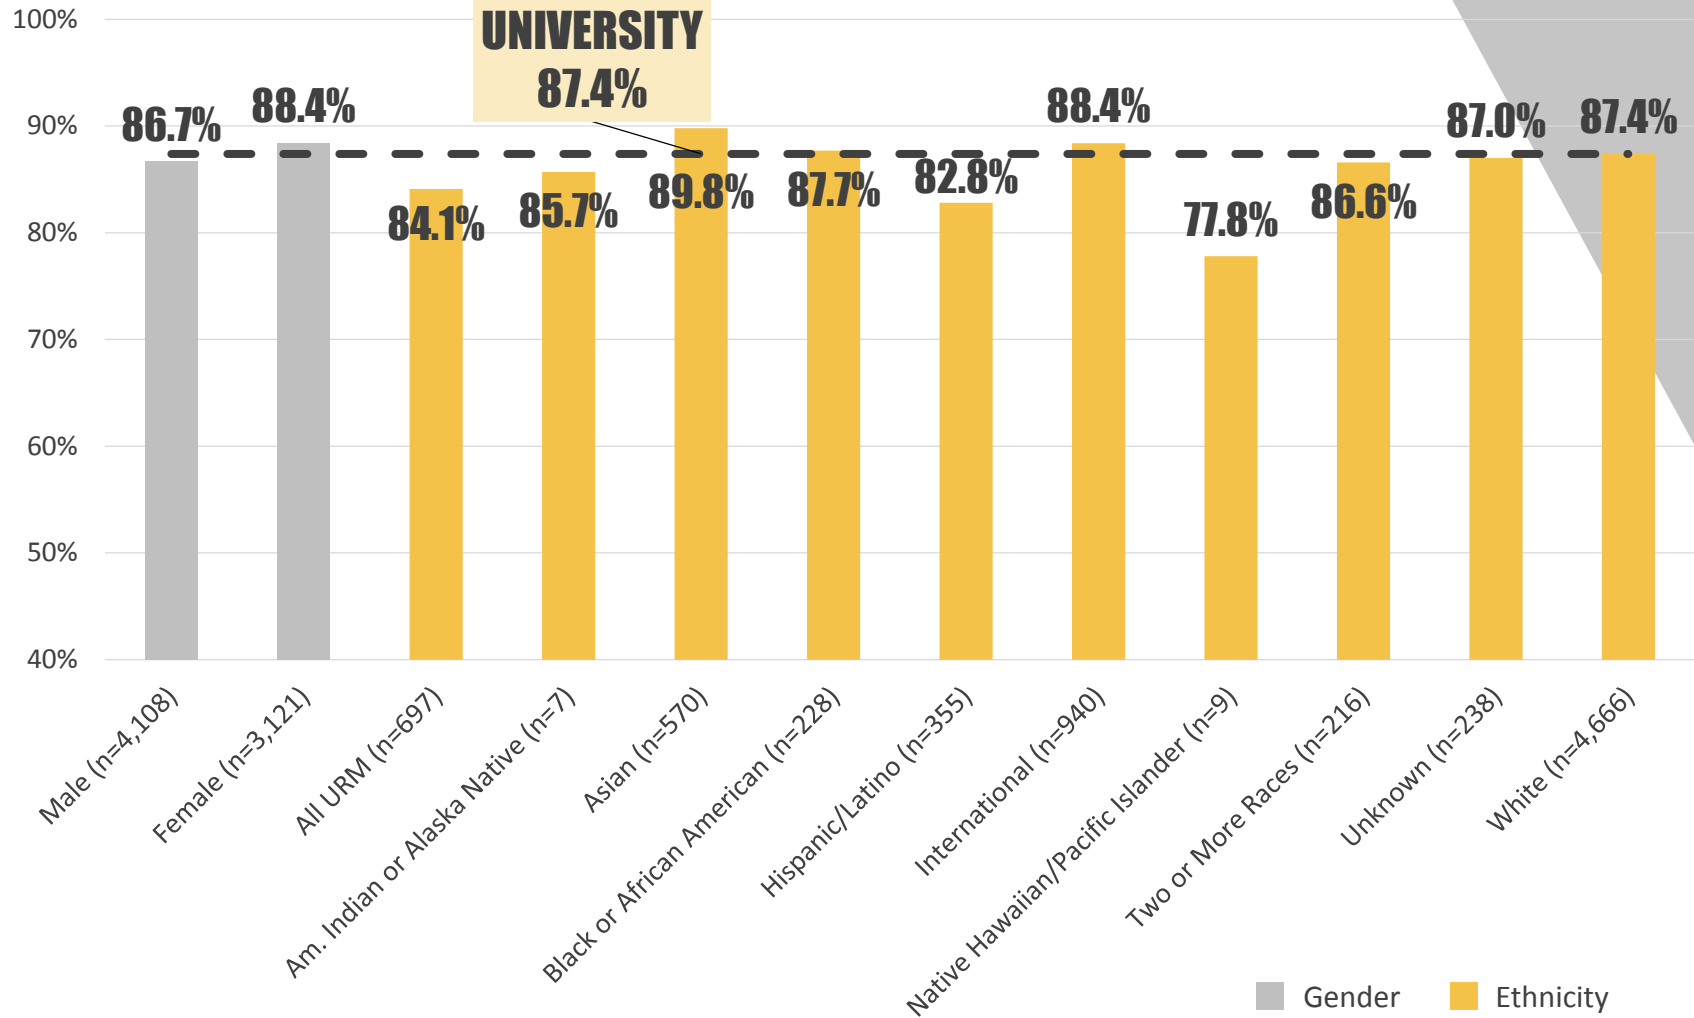

WEST LAFAYETTE – 43.8% FEMALE

FRESHMAN BEGINNERS BY 1ST GENERATION & PELL ELIGIBLE

PWL – 1ST GEN. 17.0% OF TOTAL CLASS & PELL-ELIGIBLE 18.0% OF DOMESTIC

HIGH SCHOOL GPA BY COLLEGE

WEST LAFAYETTE – FALL 2018 FRESHMAN NEW BEGINNERS

FALL 2018

RETENTION & GRADUATION RATES
AND DEGREES AWARDED
MULTI-YEAR TRENDS

GRADUATION RATES & RETENTION RATES

WEST LAFAYETTE

ONE-YEAR RETENTION RATES

BY RACE/ETHNICITY AND GENDER FOR ENTERING COHORT 2017 (n=7,548)

TWO-YEAR RETENTION RATES

BY RACE/ETHNICITY AND GENDER FOR ENTERING COHORT 2016 [n=7,229]

FOUR-YEAR GRADUATION RATES

BY RACE/ETHNICITY AND GENDER FOR ENTERING COHORT 2014 (n=6,408)

SIX-YEAR GRADUATION RATES