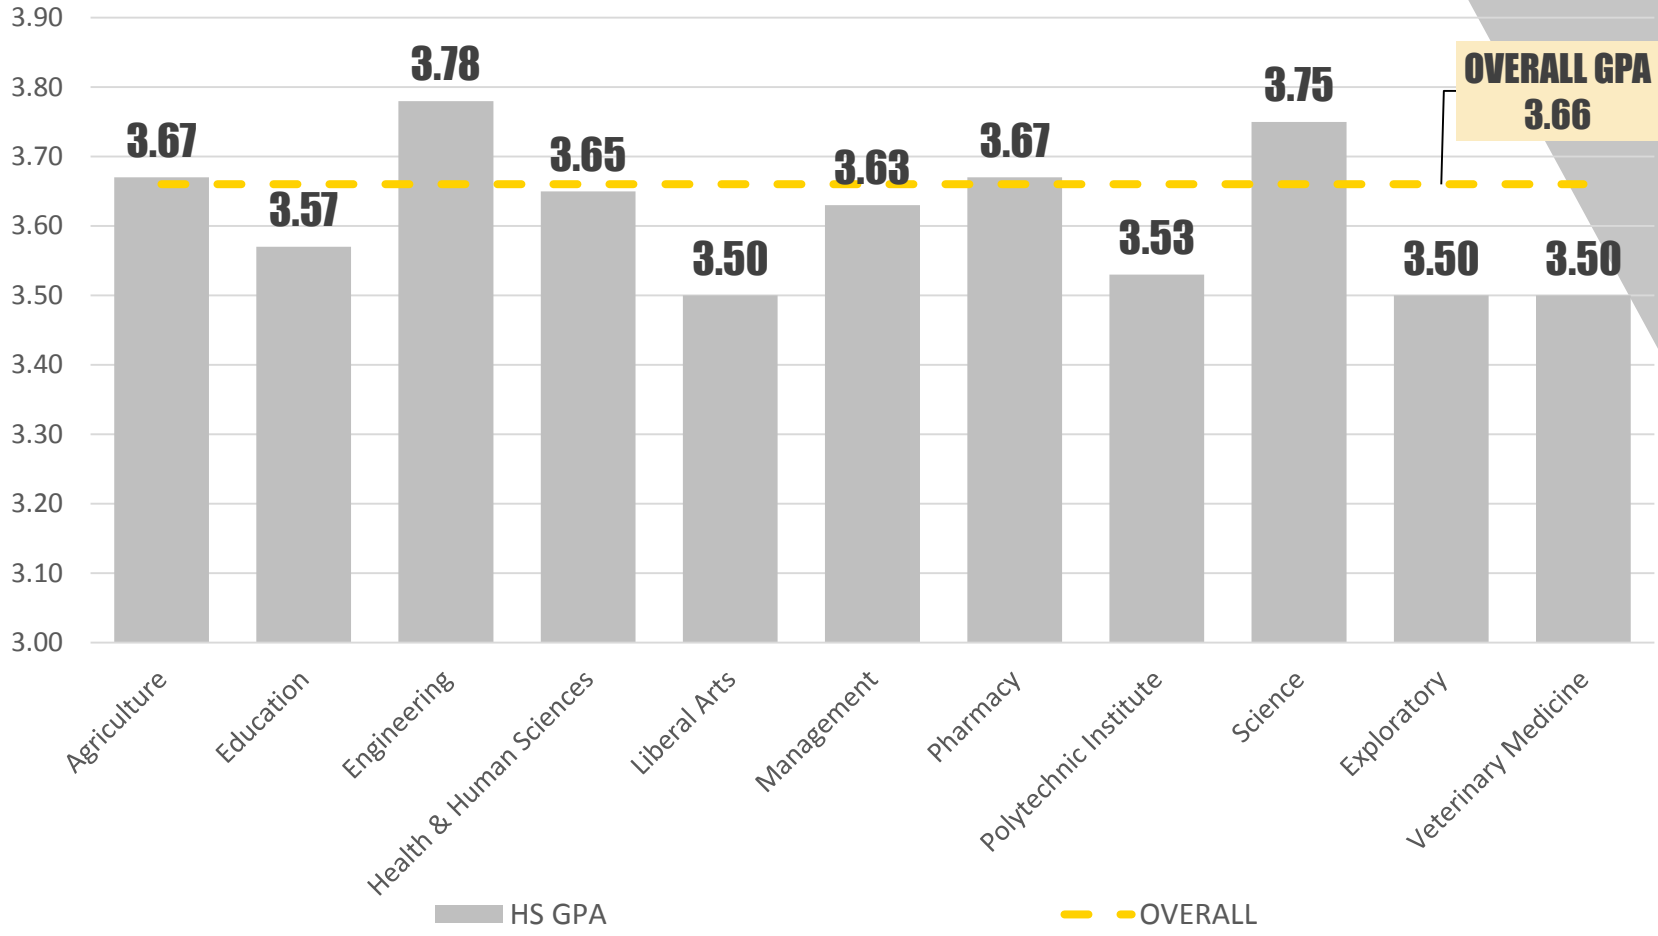

WEST LAFAYETTE – 43.8% FEMALE

FRESHMAN BEGINNERS BY 1ST GENERATION & PELL ELIGIBLE

PWL – 1ST GEN. 17.0% OF TOTAL CLASS & PELL-ELIGIBLE 18.0% OF DOMESTIC

HIGH SCHOOL GPA BY COLLEGE

WEST LAFAYETTE – FALL 2018 FRESHMAN NEW BEGINNERS