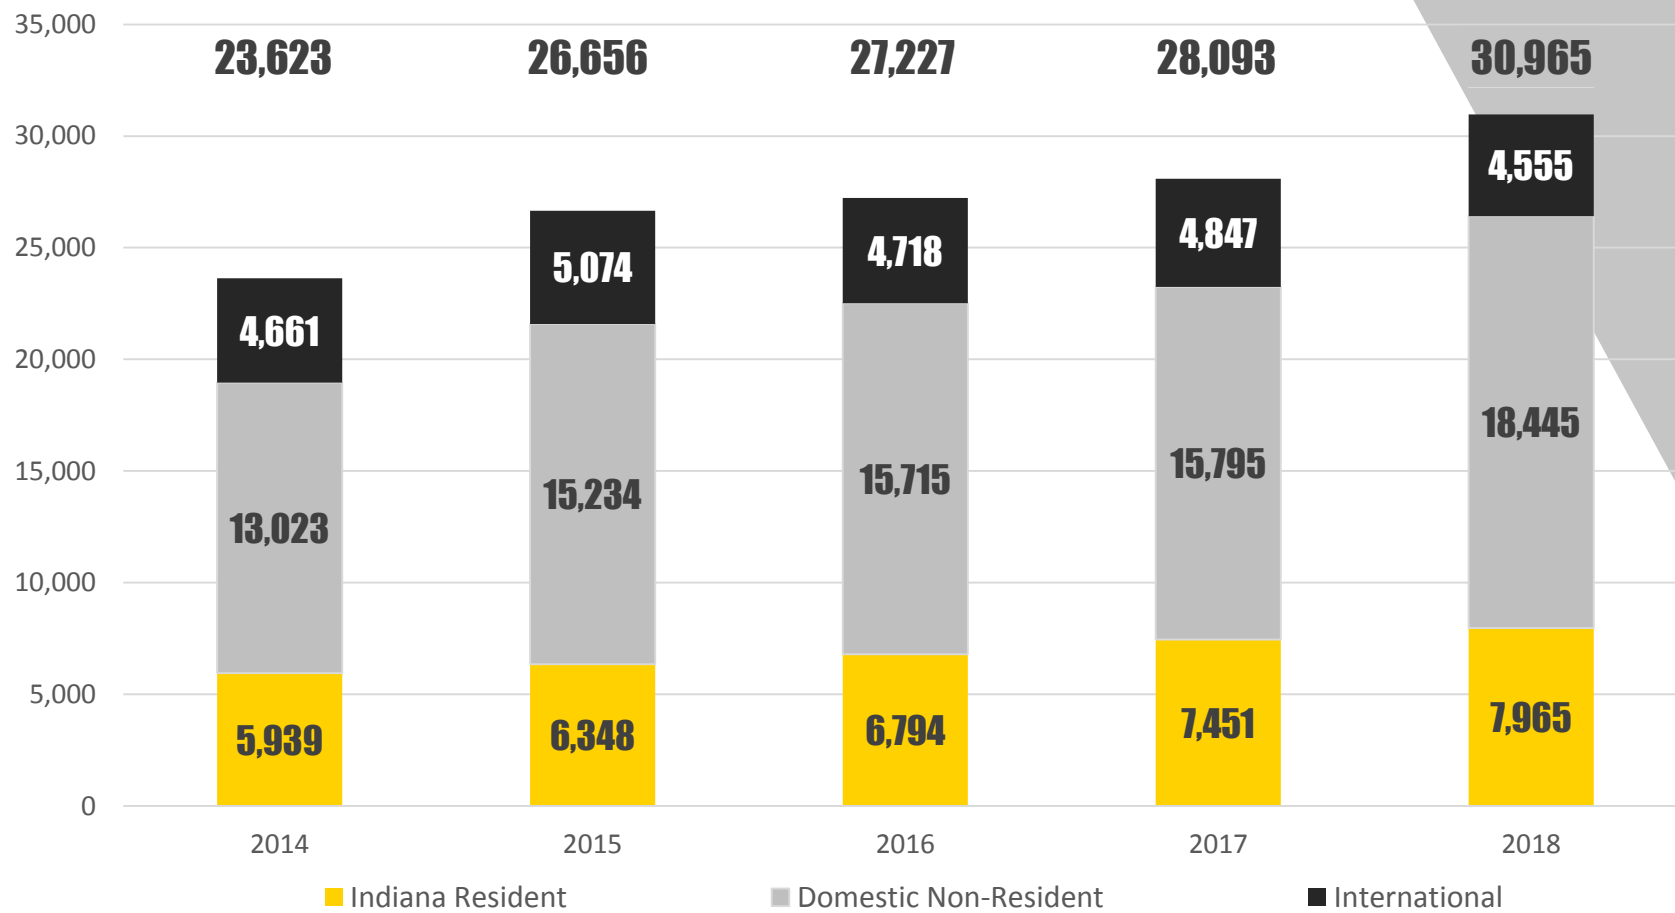

INTERNATIONAL UNDERGRADUATE ENROLLMENT

WEST LAFAYETTE – BY REGION

UNDERGRADUATE ENROLLMENT BY GENDER

WEST LAFAYETTE – 43.2% FEMALE

UNDERGRADUATE ENROLLMENT

WEST LAFAYETTE – LONGITUDINAL ENROLLMENT TRENDS BY RESIDENCY

GRADUATE & PROF. ENROLLMENT

WEST LAFAYETTE – LONGITUDINAL ENROLLMENT TRENDS BY DEGREE

PURDUE UNIVERSITY | WEST LAFAYETTE
OFFICE OF ENROLLMENT MANAGEMENT

FALL 2018

**UNDERGRADUATE ADMISSIONS &
NEW STUDENT ENROLLMENT
FIVE – YEAR TRENDS**

FRESHMAN BEGINNER APPLICATIONS

WEST LAFAYETTE – RECORD HIGH OF 53,442

FRESHMAN BEGINNER ADMISSIONS

WEST LAFAYETTE

FRESHMAN BEGINNERS

WEST LAFAYETTE

YIELD – ENROLLED / ADMISSIONS

WEST LAFAYETTE – OVERALL YIELD OF 27.0%