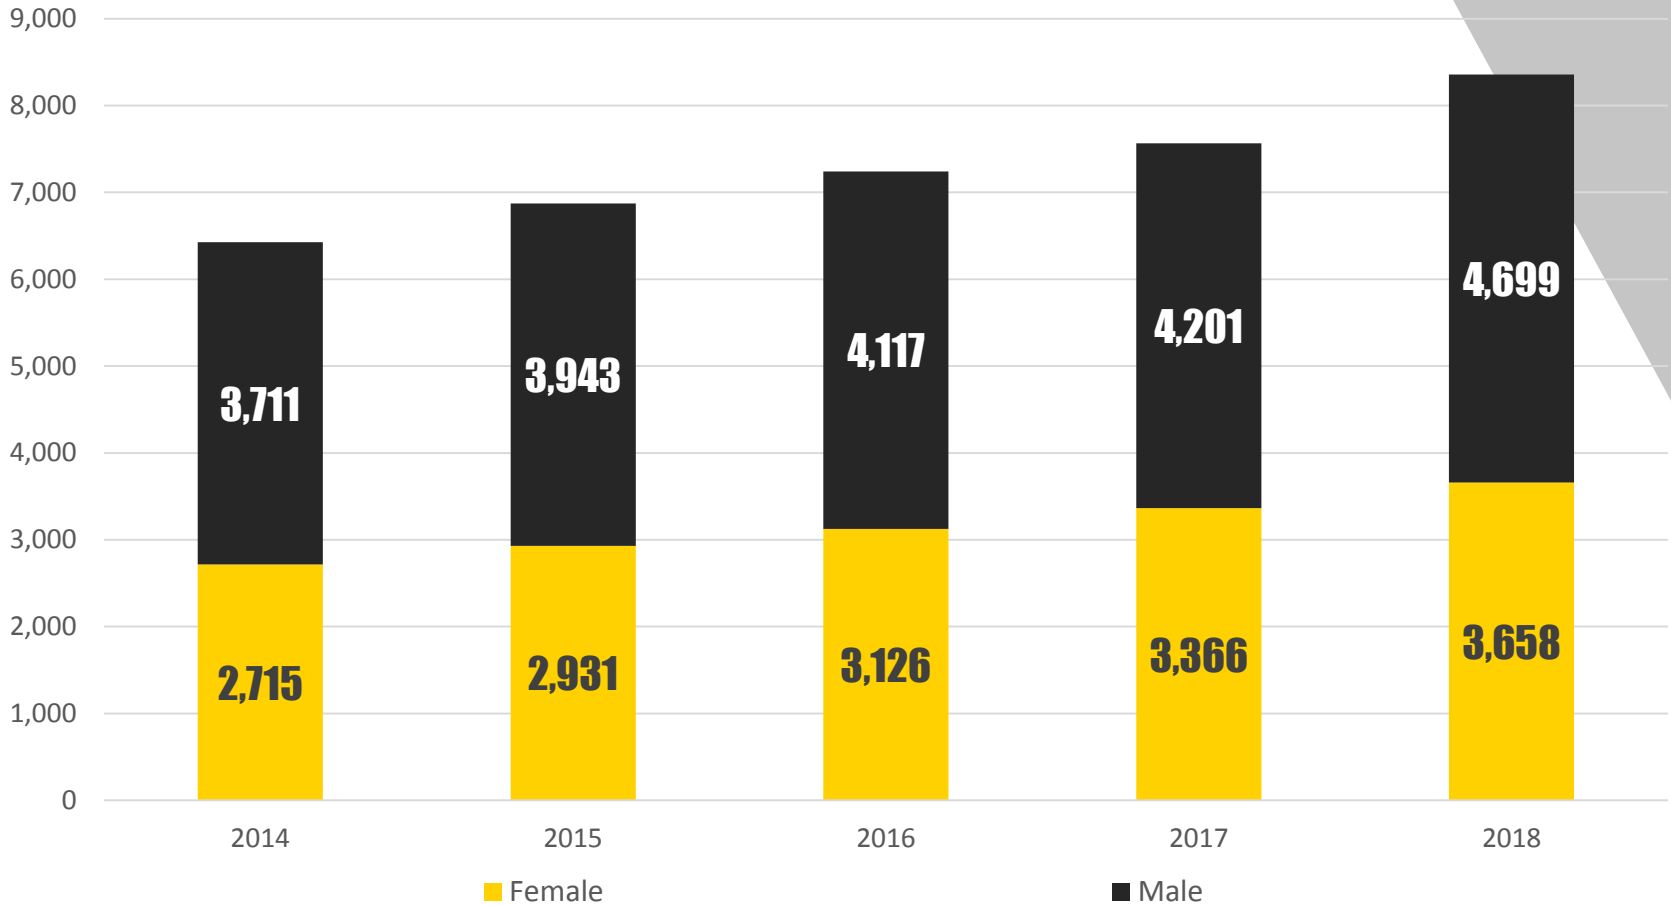

GRADUATE & PROF. ENROLLMENT

WEST LAFAYETTE – LONGITUDINAL ENROLLMENT TRENDS BY DEGREE

PURDUE UNIVERSITY | WEST LAFAYETTE
OFFICE OF ENROLLMENT MANAGEMENT

FALL 2018

**UNDERGRADUATE ADMISSIONS &
NEW STUDENT ENROLLMENT
FIVE – YEAR TRENDS**

FRESHMAN BEGINNER APPLICATIONS

WEST LAFAYETTE – RECORD HIGH OF 53,442

FRESHMAN BEGINNER ADMISSIONS

WEST LAFAYETTE

FRESHMAN BEGINNERS

WEST LAFAYETTE

YIELD – ENROLLED / ADMISSIONS

WEST LAFAYETTE – OVERALL YIELD OF 27.0%

FRESHMAN BEGINNER ENROLLMENT OF U.S. MINORITIES

WEST LAFAYETTE – 2,097 TOTAL AND 917 UNDERREPRESENTED MINORITIES

INTERNATIONAL NEW BEGINNER ENROLLMENT

WEST LAFAYETTE – BY REGION*

FRESHMAN BEGINNERS BY GENDER

WEST LAFAYETTE – 43.8% FEMALE

FRESHMAN BEGINNERS BY 1ST GENERATION & PELL ELIGIBLE

PWL – 1ST GEN. 17.0% OF TOTAL CLASS & PELL-ELIGIBLE 18.0% OF DOMESTIC

HIGH SCHOOL GPA BY COLLEGE

WEST LAFAYETTE – FALL 2018 FRESHMAN NEW BEGINNERS