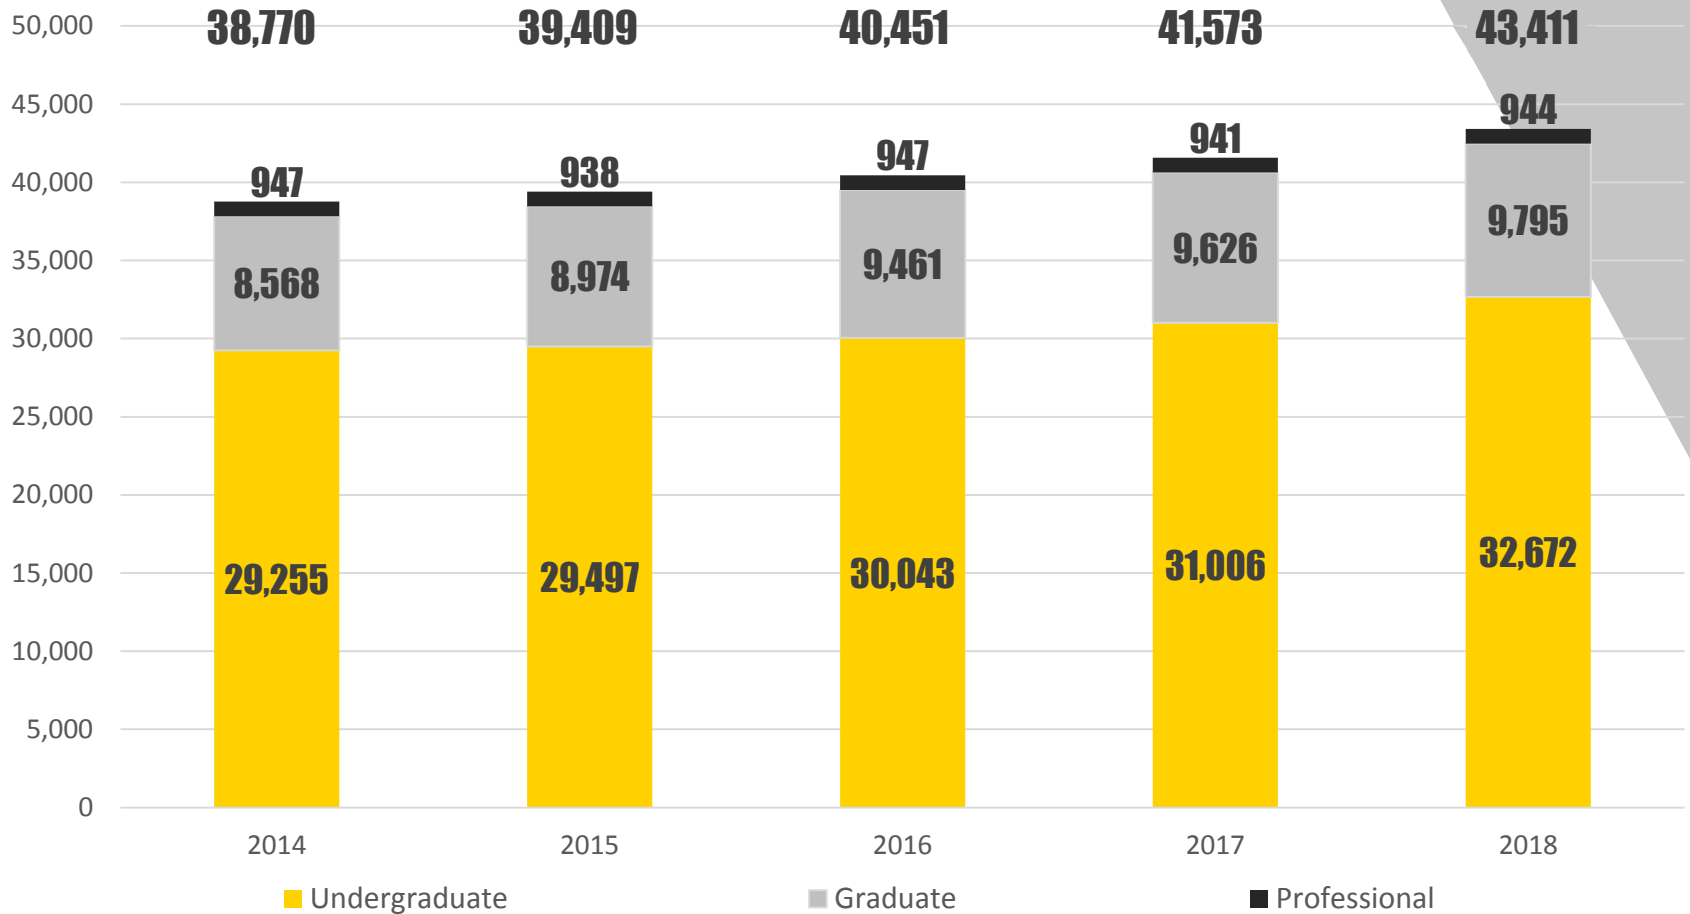

PURDUE UNIVERSITY | WEST LAFAYETTE
OFFICE OF ENROLLMENT MANAGEMENT

FALL 2018

**ENROLLMENT, ADMISSIONS, RETENTION &
GRADUATION RATES, DEGREES AND STUDENT
BORROWING FIVE YEAR TRENDS**

TOTAL ENROLLMENT

WEST LAFAYETTE

UNDERGRADUATE ENROLLMENT BY RESIDENCY

WEST LAFAYETTE – TOTAL 32,672

UNDERGRADUATE DIVERSITY

WEST LAFAYETTE – MINORITIES 6,699 – UNDERREPRESENTED MINORITIES 3,220

- American Indian or Alaska Native
- Asian
- Black or African American
- Hispanic/Latino
- Native Hawaiian/Pacific Islander
- Two or More Races
- Underrepresented Minority

INTERNATIONAL UNDERGRADUATE ENROLLMENT

WEST LAFAYETTE – BY REGION

UNDERGRADUATE ENROLLMENT BY GENDER

WEST LAFAYETTE – 43.2% FEMALE

UNDERGRADUATE ENROLLMENT

WEST LAFAYETTE – LONGITUDINAL ENROLLMENT TRENDS BY RESIDENCY