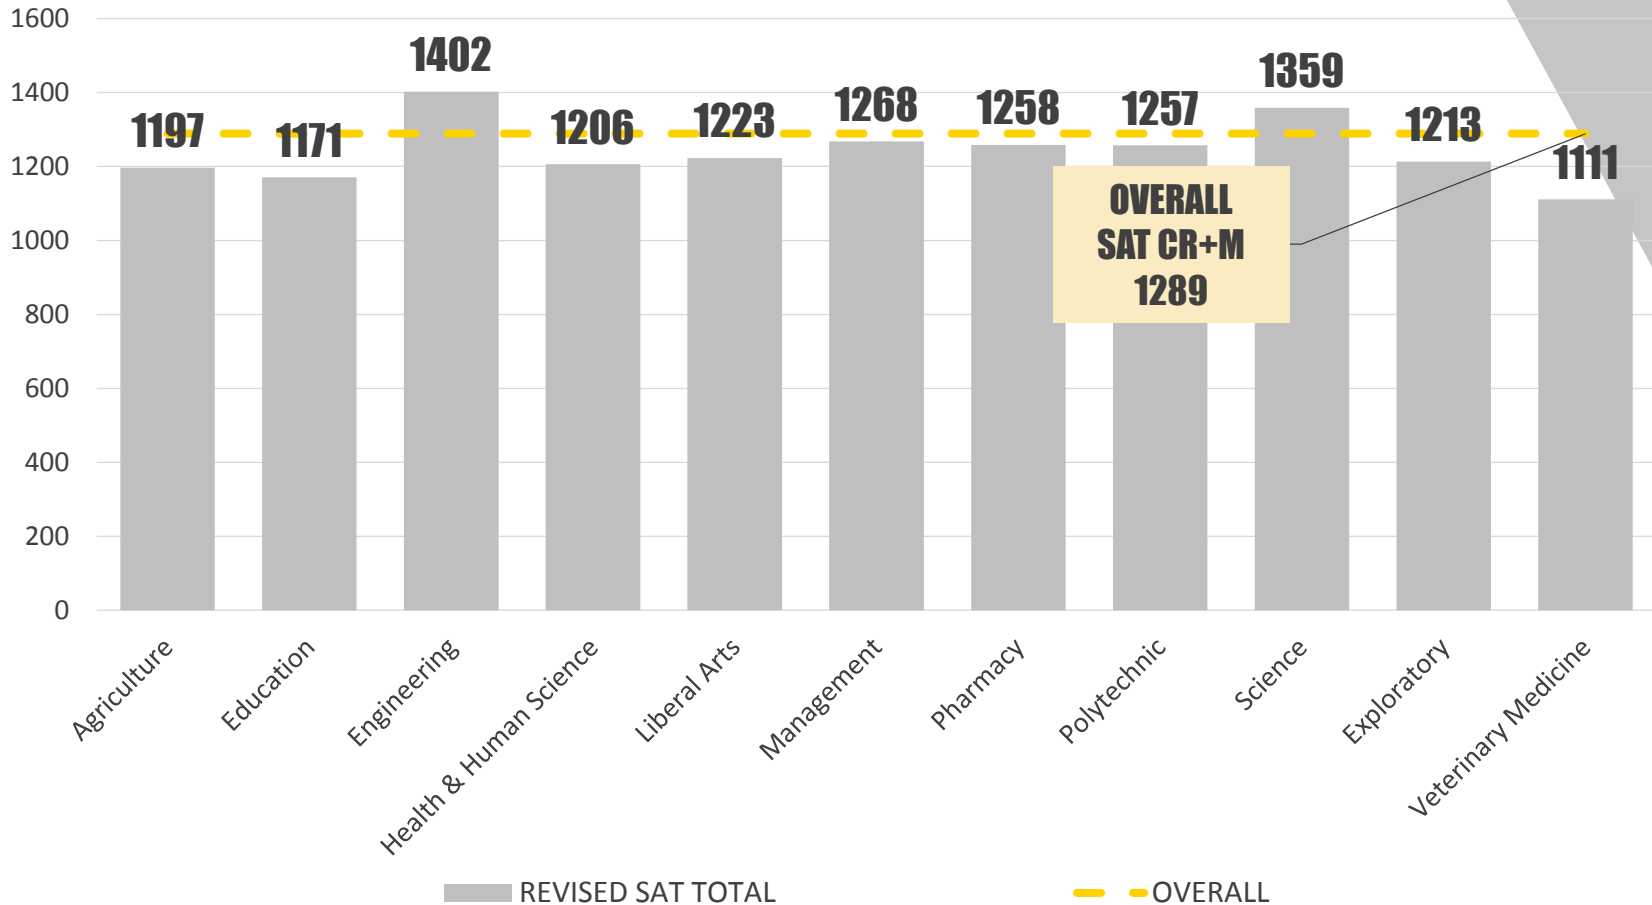

FRESHMAN BEGINNER ENROLLMENT OF U.S. MINORITIES

WEST LAFAYETTE – 2,097 TOTAL AND 917 UNDERREPRESENTED MINORITIES

INTERNATIONAL NEW BEGINNER ENROLLMENT

WEST LAFAYETTE – BY REGION*

FRESHMAN BEGINNERS BY GENDER

WEST LAFAYETTE – 43.8% FEMALE

FRESHMAN BEGINNERS BY 1ST GENERATION & PELL ELIGIBLE

PWL – 1ST GEN. 17.0% OF TOTAL CLASS & PELL-ELIGIBLE 18.0% OF DOMESTIC

HIGH SCHOOL GPA BY COLLEGE

WEST LAFAYETTE – FALL 2018 FRESHMAN NEW BEGINNERS

REVISED SAT TOTAL BY COLLEGE

WEST LAFAYETTE – FALL 2018 FRESHMAN NEW BEGINNERS REVISED SAT SCORES

NEW FALL TRANSFER ENROLLMENT

WEST LAFAYETTE – TOTAL 852 NEW TRANSFERS

PURDUE UNIVERSITY | WEST LAFAYETTE
OFFICE OF ENROLLMENT MANAGEMENT

TWO-YEAR RETENTION RATES

BY RACE/ETHNICITY AND GENDER FOR ENTERING COHORT 2016 [n=7,229]

FOUR-YEAR GRADUATION RATES

BY RACE/ETHNICITY AND GENDER FOR ENTERING COHORT 2014 (n=6,408)

SIX-YEAR GRADUATION RATES