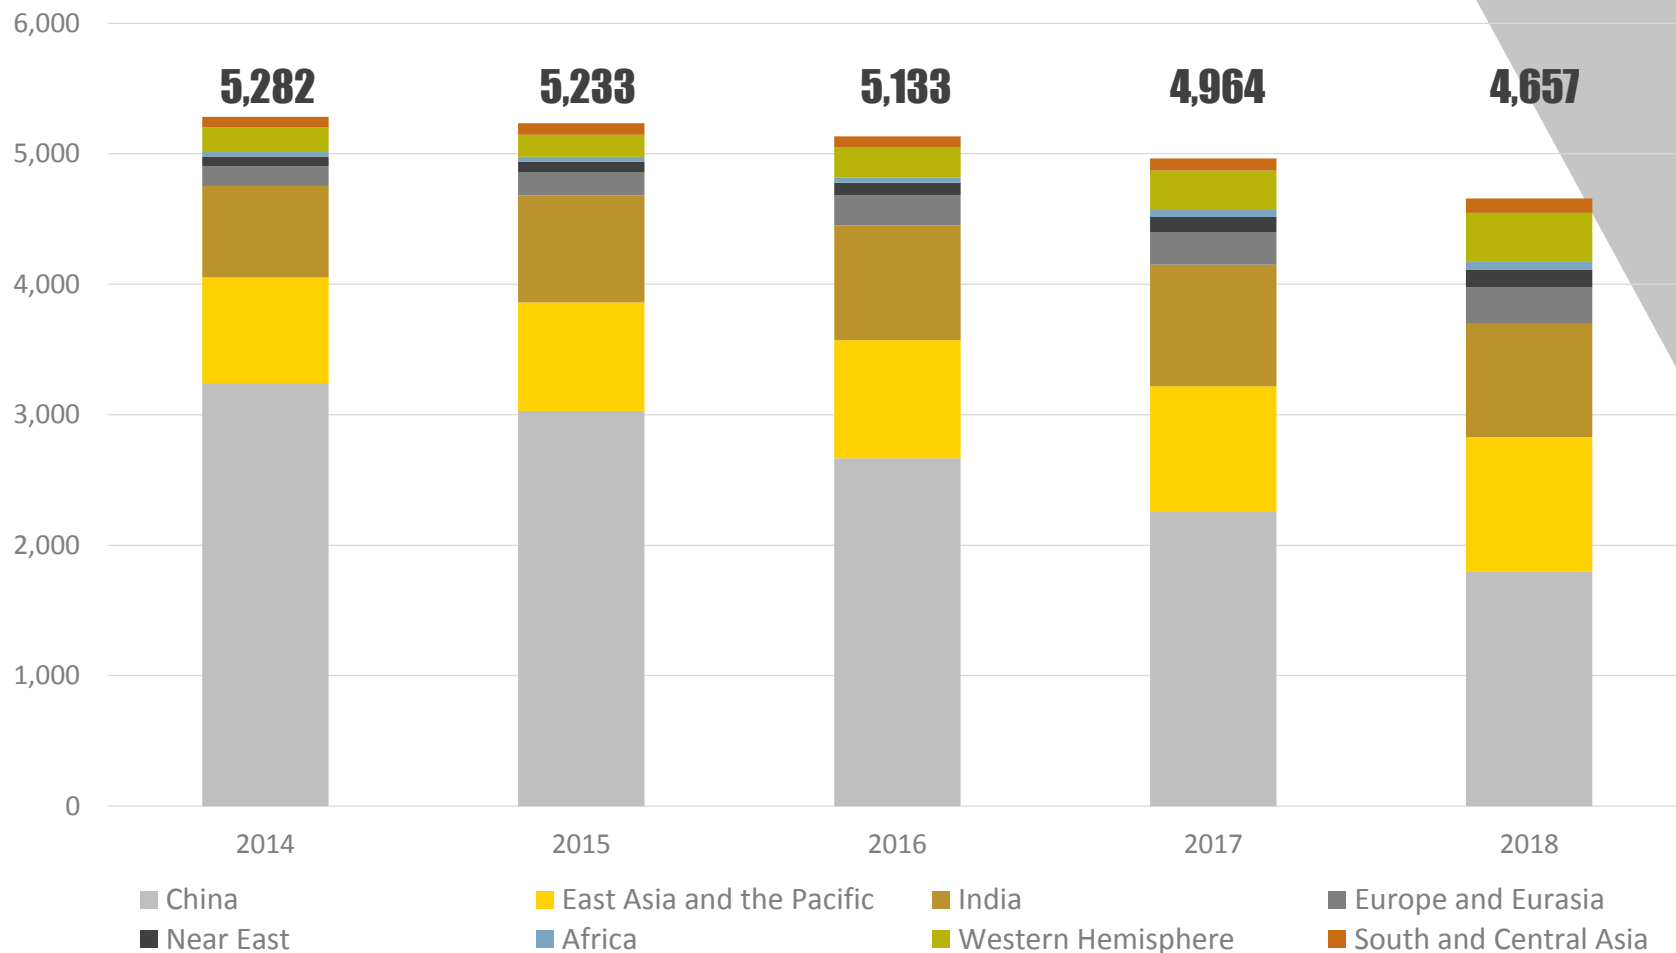

PURDUE UNIVERSITY | WEST LAFAYETTE
OFFICE OF ENROLLMENT MANAGEMENT

FALL 2018

**ENROLLMENT, ADMISSIONS, RETENTION &
GRADUATION RATES, DEGREES AND STUDENT
BORROWING FIVE YEAR TRENDS**

TOTAL ENROLLMENT

WEST LAFAYETTE

UNDERGRADUATE ENROLLMENT BY RESIDENCY

WEST LAFAYETTE – TOTAL 32,672

UNDERGRADUATE DIVERSITY

WEST LAFAYETTE – MINORITIES 6,699 – UNDERREPRESENTED MINORITIES 3,220

- American Indian or Alaska Native
- Asian
- Black or African American
- Hispanic/Latino
- Native Hawaiian/Pacific Islander
- Two or More Races
- Underrepresented Minority

INTERNATIONAL UNDERGRADUATE ENROLLMENT

WEST LAFAYETTE – BY REGION

UNDERGRADUATE ENROLLMENT BY GENDER

WEST LAFAYETTE – 43.2% FEMALE

UNDERGRADUATE ENROLLMENT

WEST LAFAYETTE – LONGITUDINAL ENROLLMENT TRENDS BY RESIDENCY