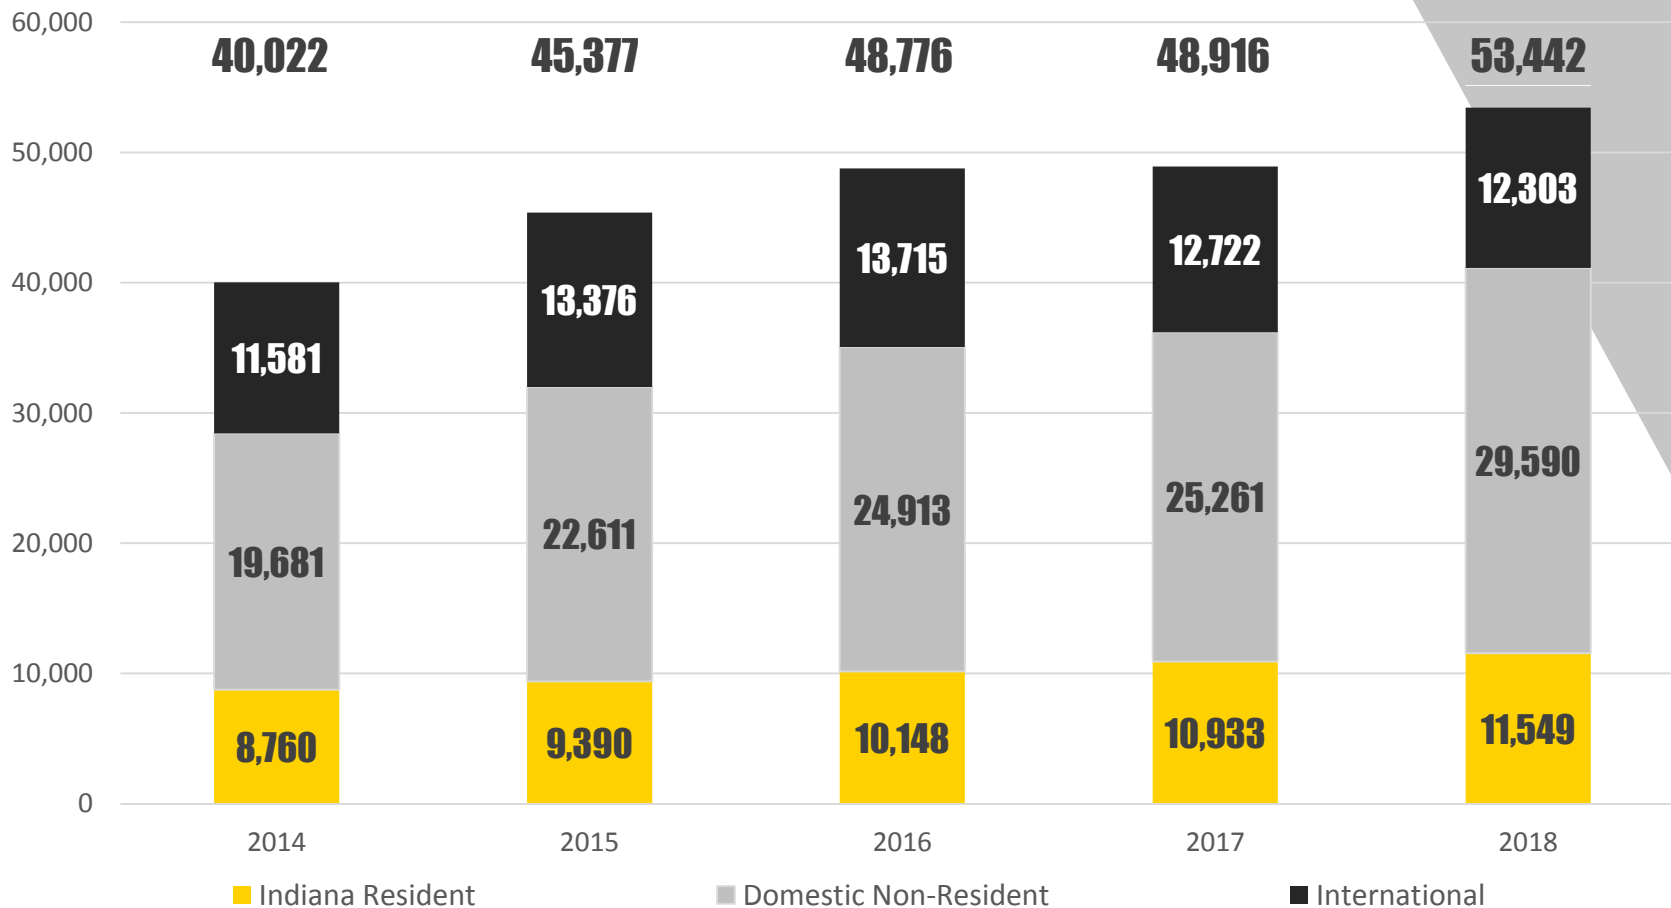

UNDERGRADUATE ENROLLMENT BY RESIDENCY

WEST LAFAYETTE – TOTAL 32,672

UNDERGRADUATE DIVERSITY

WEST LAFAYETTE – MINORITIES 6,699 – UNDERREPRESENTED MINORITIES 3,220

- American Indian or Alaska Native
- Asian
- Black or African American
- Hispanic/Latino
- Native Hawaiian/Pacific Islander
- Two or More Races
- Underrepresented Minority

INTERNATIONAL UNDERGRADUATE ENROLLMENT

WEST LAFAYETTE – BY REGION

UNDERGRADUATE ENROLLMENT BY GENDER

WEST LAFAYETTE – 43.2% FEMALE

UNDERGRADUATE ENROLLMENT

WEST LAFAYETTE – LONGITUDINAL ENROLLMENT TRENDS BY RESIDENCY

GRADUATE & PROF. ENROLLMENT

WEST LAFAYETTE – LONGITUDINAL ENROLLMENT TRENDS BY DEGREE

PURDUE UNIVERSITY | WEST LAFAYETTE
OFFICE OF ENROLLMENT MANAGEMENT

FALL 2018

**UNDERGRADUATE ADMISSIONS &
NEW STUDENT ENROLLMENT
FIVE – YEAR TRENDS**

FRESHMAN BEGINNER APPLICATIONS

WEST LAFAYETTE – RECORD HIGH OF 53,442

FRESHMAN BEGINNER ADMISSIONS

WEST LAFAYETTE

FRESHMAN BEGINNERS

WEST LAFAYETTE

YIELD – ENROLLED / ADMISSIONS

WEST LAFAYETTE – OVERALL YIELD OF 27.0%