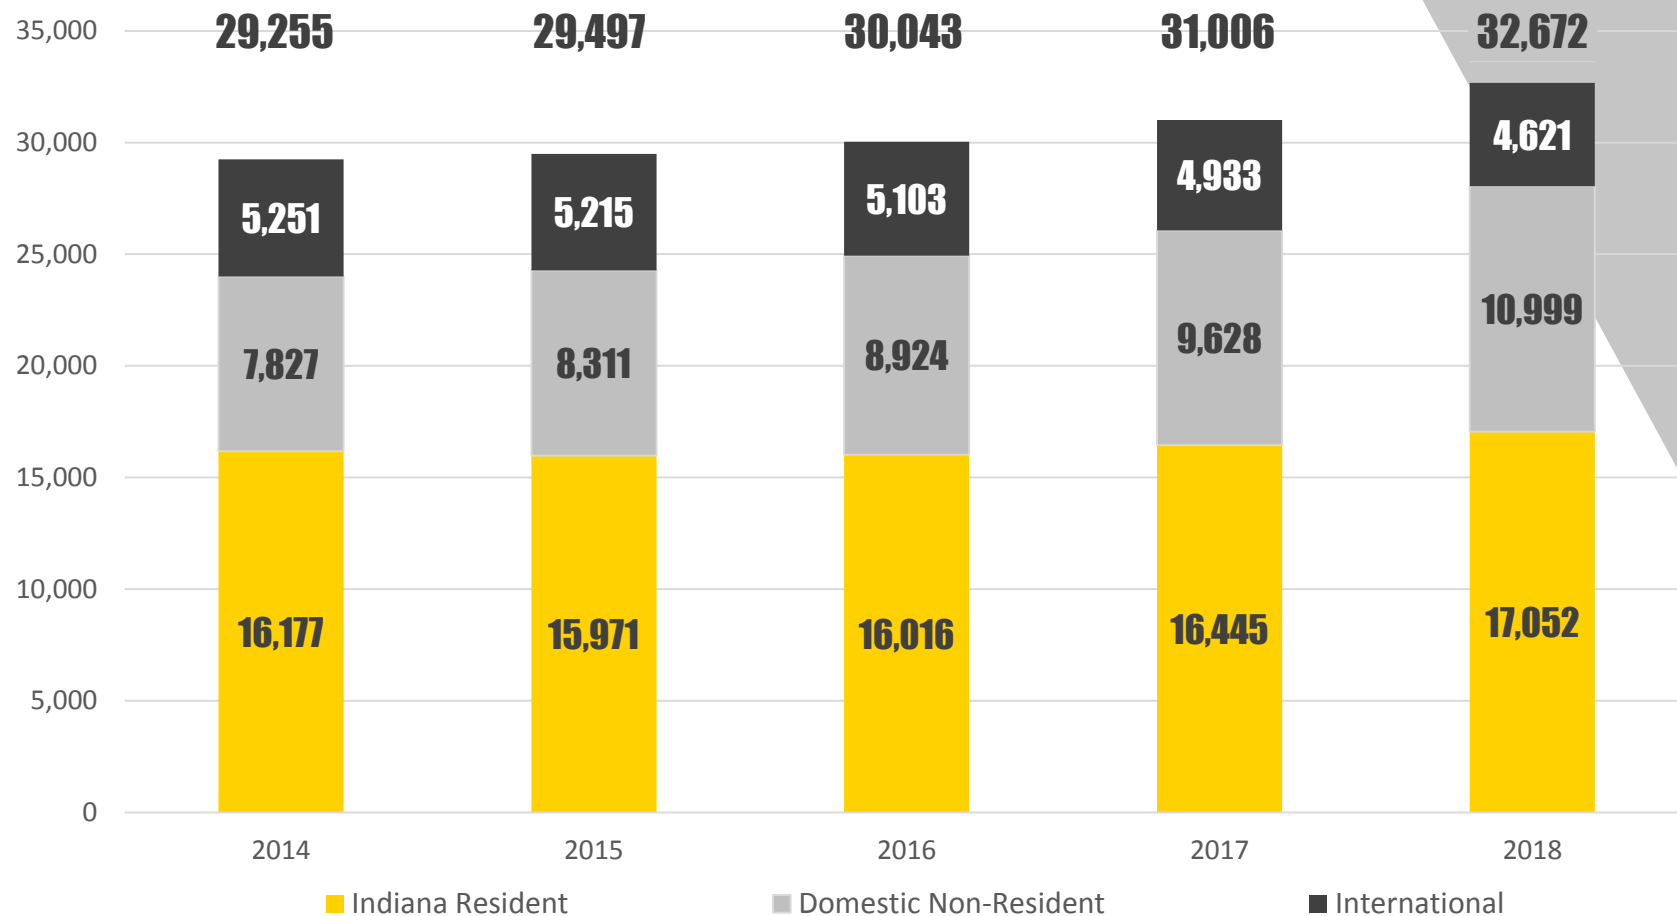

PURDUE UNIVERSITY | WEST LAFAYETTE
OFFICE OF ENROLLMENT MANAGEMENT

FALL 2018

**ENROLLMENT, ADMISSIONS, RETENTION &
GRADUATION RATES, DEGREES AND STUDENT
BORROWING FIVE YEAR TRENDS**

TOTAL ENROLLMENT

WEST LAFAYETTE

UNDERGRADUATE ENROLLMENT BY RESIDENCY

WEST LAFAYETTE – TOTAL 32,672

UNDERGRADUATE DIVERSITY

WEST LAFAYETTE – MINORITIES 6,699 – UNDERREPRESENTED MINORITIES 3,220

- American Indian or Alaska Native
- Asian
- Black or African American
- Hispanic/Latino
- Native Hawaiian/Pacific Islander
- Two or More Races
- Underrepresented Minority

INTERNATIONAL UNDERGRADUATE ENROLLMENT

WEST LAFAYETTE – BY REGION

UNDERGRADUATE ENROLLMENT BY GENDER

WEST LAFAYETTE – 43.2% FEMALE

UNDERGRADUATE ENROLLMENT

WEST LAFAYETTE – LONGITUDINAL ENROLLMENT TRENDS BY RESIDENCY