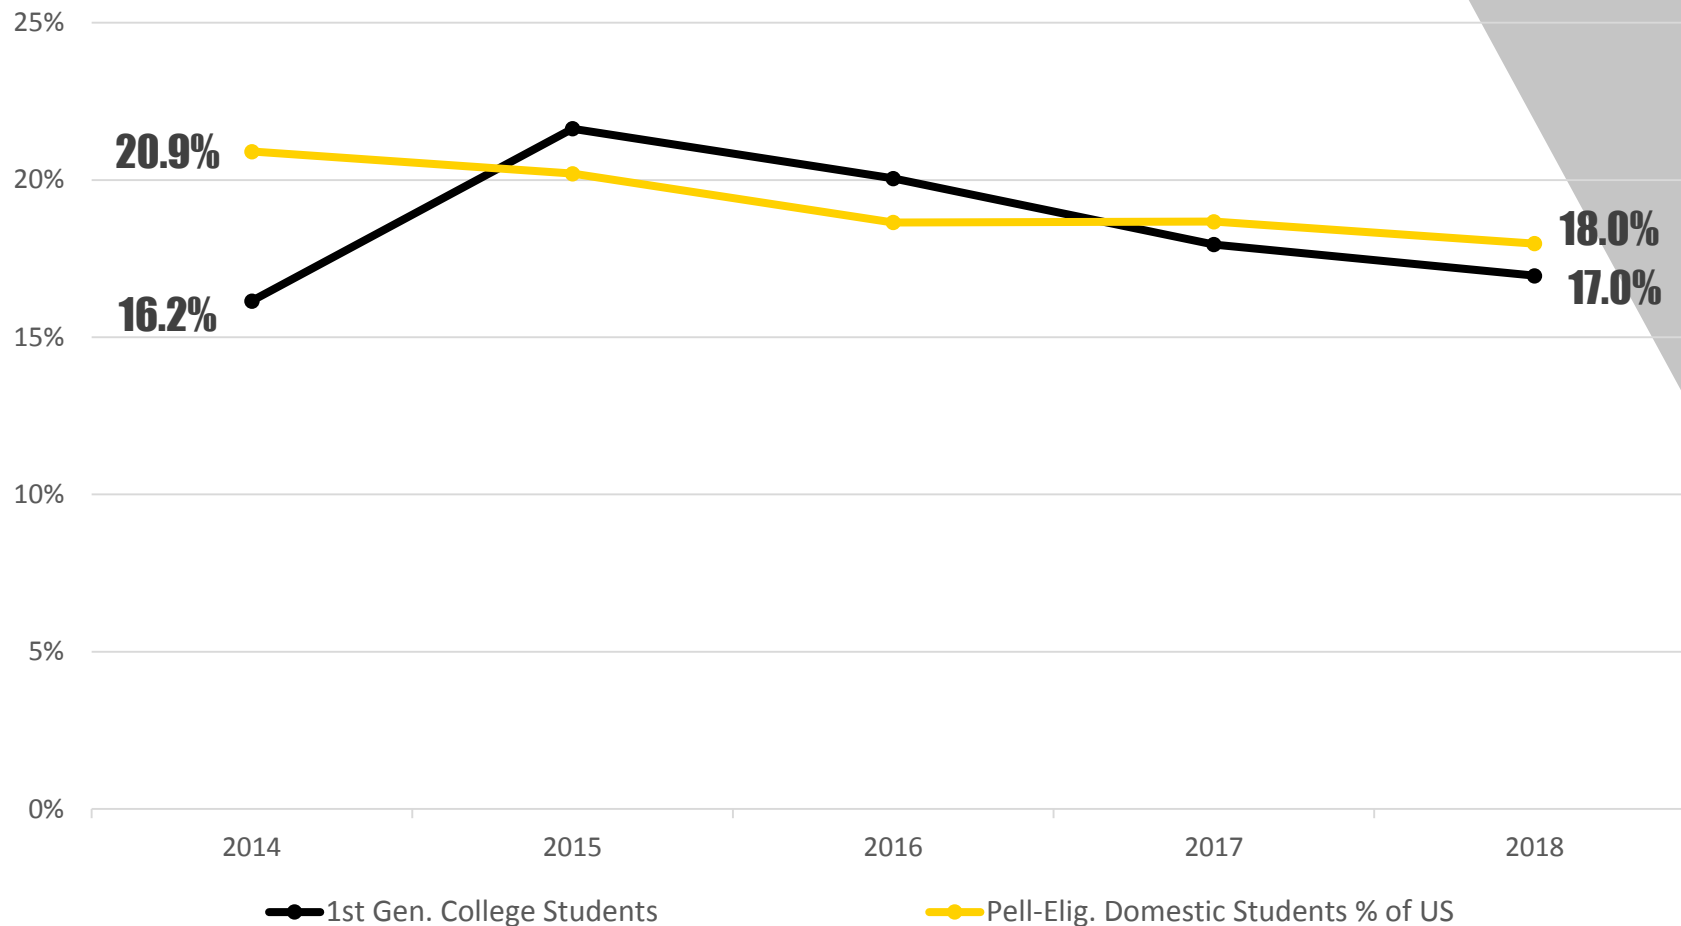

FRESHMAN BEGINNER APPLICATIONS

WEST LAFAYETTE – RECORD HIGH OF 53,442

FRESHMAN BEGINNER ADMISSIONS

WEST LAFAYETTE

FRESHMAN BEGINNERS

WEST LAFAYETTE

YIELD – ENROLLED / ADMISSIONS

WEST LAFAYETTE – OVERALL YIELD OF 27.0%

FRESHMAN BEGINNER ENROLLMENT OF U.S. MINORITIES

WEST LAFAYETTE – 2,097 TOTAL AND 917 UNDERREPRESENTED MINORITIES

INTERNATIONAL NEW BEGINNER ENROLLMENT

WEST LAFAYETTE – BY REGION*

FRESHMAN BEGINNERS BY GENDER

WEST LAFAYETTE – 43.8% FEMALE

FRESHMAN BEGINNERS BY 1ST GENERATION & PELL ELIGIBLE

PWL – 1ST GEN. 17.0% OF TOTAL CLASS & PELL-ELIGIBLE 18.0% OF DOMESTIC

HIGH SCHOOL GPA BY COLLEGE

WEST LAFAYETTE – FALL 2018 FRESHMAN NEW BEGINNERS