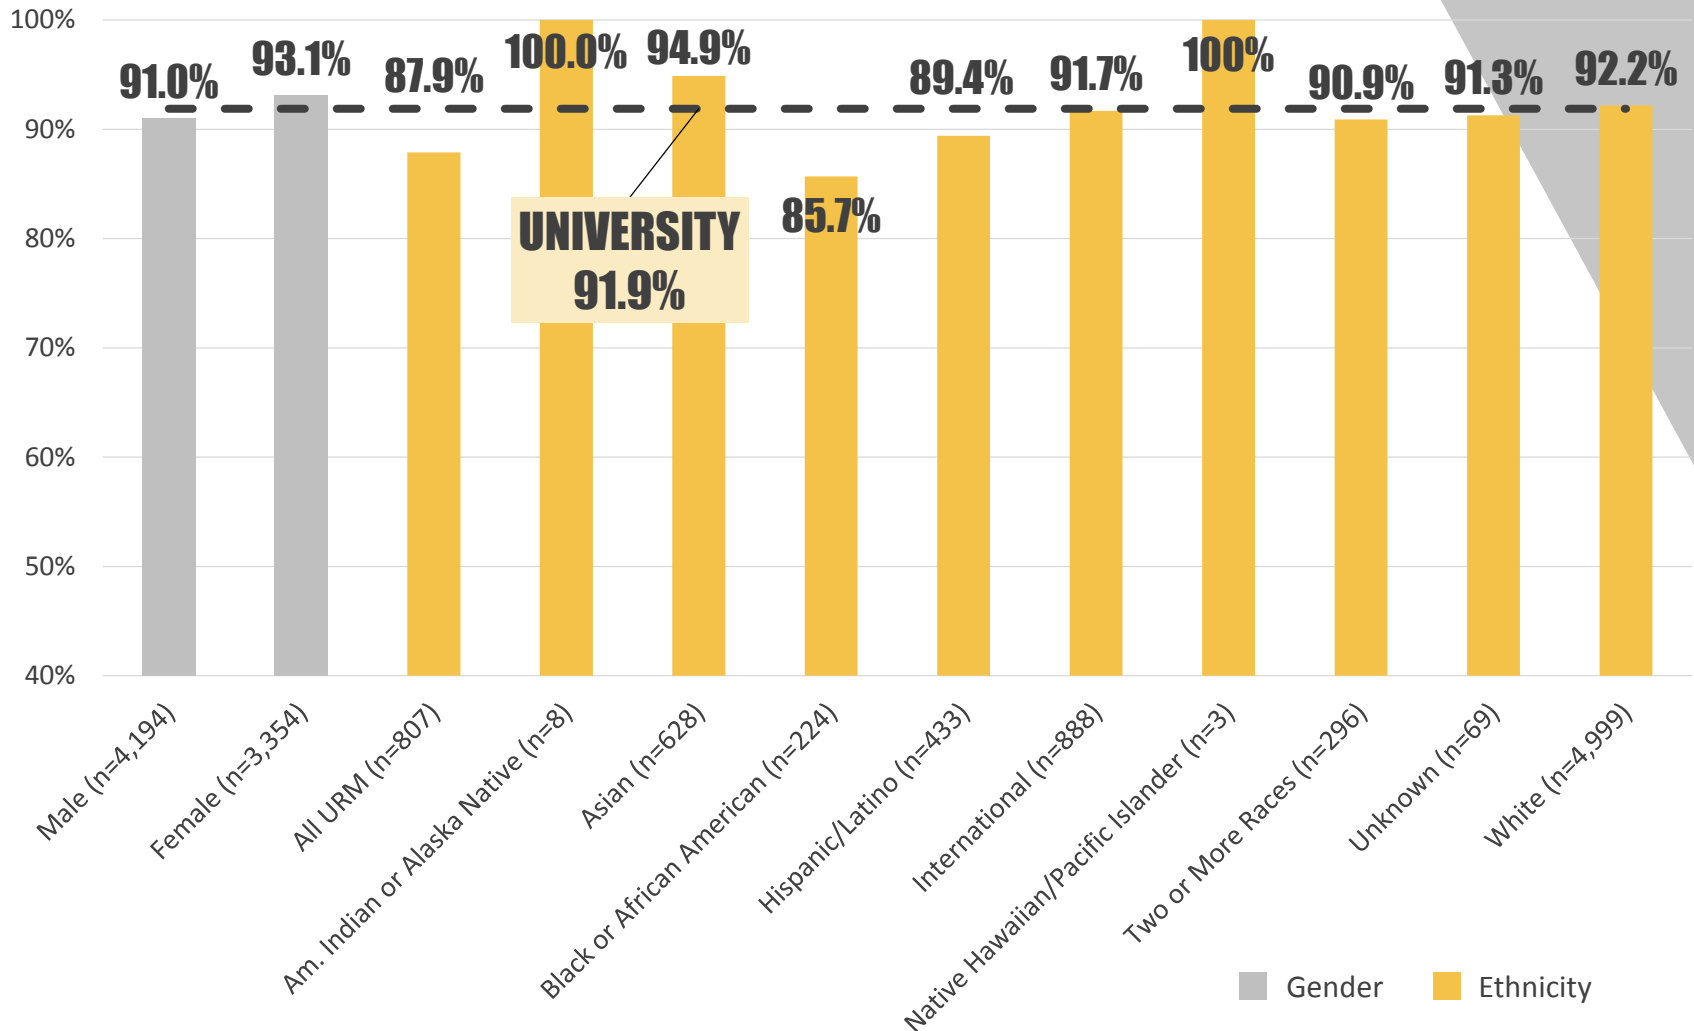

FALL 2018

RETENTION & GRADUATION RATES
AND DEGREES AWARDED
MULTI-YEAR TRENDS

GRADUATION RATES & RETENTION RATES

WEST LAFAYETTE

ONE-YEAR RETENTION RATES

BY RACE/ETHNICITY AND GENDER FOR ENTERING COHORT 2017 (n=7,548)

TWO-YEAR RETENTION RATES

BY RACE/ETHNICITY AND GENDER FOR ENTERING COHORT 2016 [n=7,229]

FOUR-YEAR GRADUATION RATES

BY RACE/ETHNICITY AND GENDER FOR ENTERING COHORT 2014 (n=6,408)

SIX-YEAR GRADUATION RATES