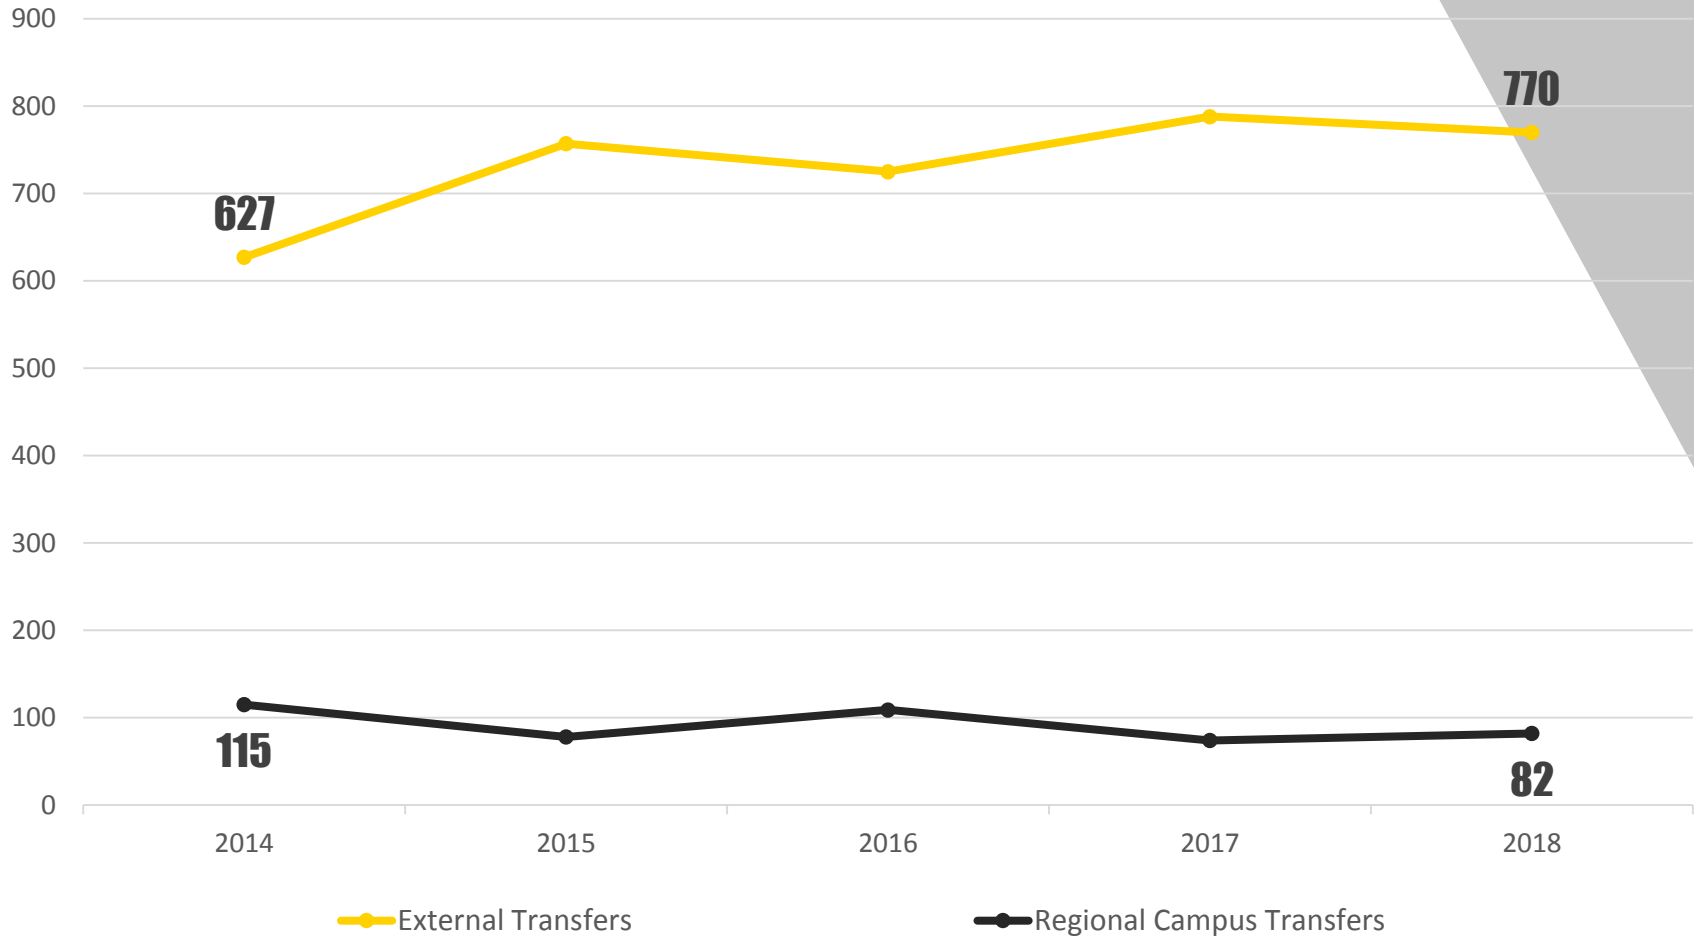

NEW FALL TRANSFER ENROLLMENT

WEST LAFAYETTE – TOTAL 852 NEW TRANSFERS