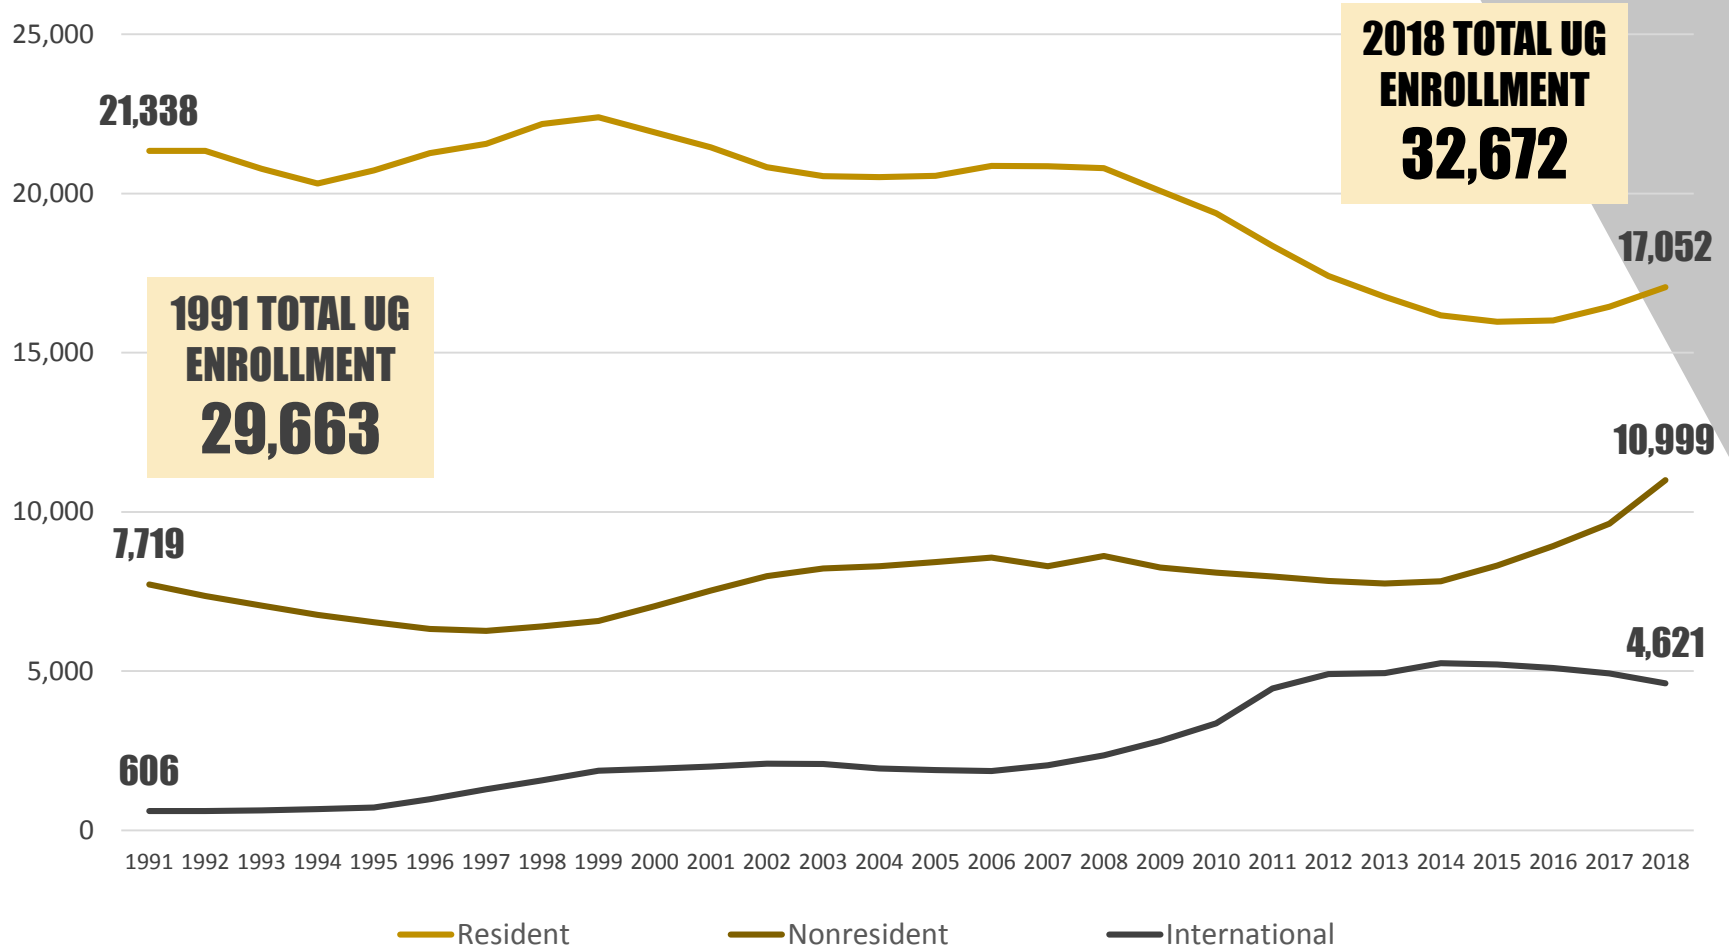

UNDERGRADUATE ENROLLMENT BY RESIDENCY

WEST LAFAYETTE – TOTAL 32,672

UNDERGRADUATE DIVERSITY

WEST LAFAYETTE – MINORITIES 6,699 – UNDERREPRESENTED MINORITIES 3,220

- American Indian or Alaska Native
- Asian
- Black or African American
- Hispanic/Latino
- Native Hawaiian/Pacific Islander
- Two or More Races
- Underrepresented Minority

INTERNATIONAL UNDERGRADUATE ENROLLMENT

WEST LAFAYETTE – BY REGION

UNDERGRADUATE ENROLLMENT BY GENDER

WEST LAFAYETTE – 43.2% FEMALE

UNDERGRADUATE ENROLLMENT

WEST LAFAYETTE – LONGITUDINAL ENROLLMENT TRENDS BY RESIDENCY

GRADUATE & PROF. ENROLLMENT

WEST LAFAYETTE – LONGITUDINAL ENROLLMENT TRENDS BY DEGREE

PURDUE UNIVERSITY | WEST LAFAYETTE
OFFICE OF ENROLLMENT MANAGEMENT

FALL 2018

**UNDERGRADUATE ADMISSIONS &
NEW STUDENT ENROLLMENT
FIVE – YEAR TRENDS**

FRESHMAN BEGINNER APPLICATIONS

WEST LAFAYETTE – RECORD HIGH OF 53,442

FRESHMAN BEGINNER ADMISSIONS

WEST LAFAYETTE

FRESHMAN BEGINNERS

WEST LAFAYETTE

YIELD – ENROLLED / ADMISSIONS

WEST LAFAYETTE – OVERALL YIELD OF 27.0%