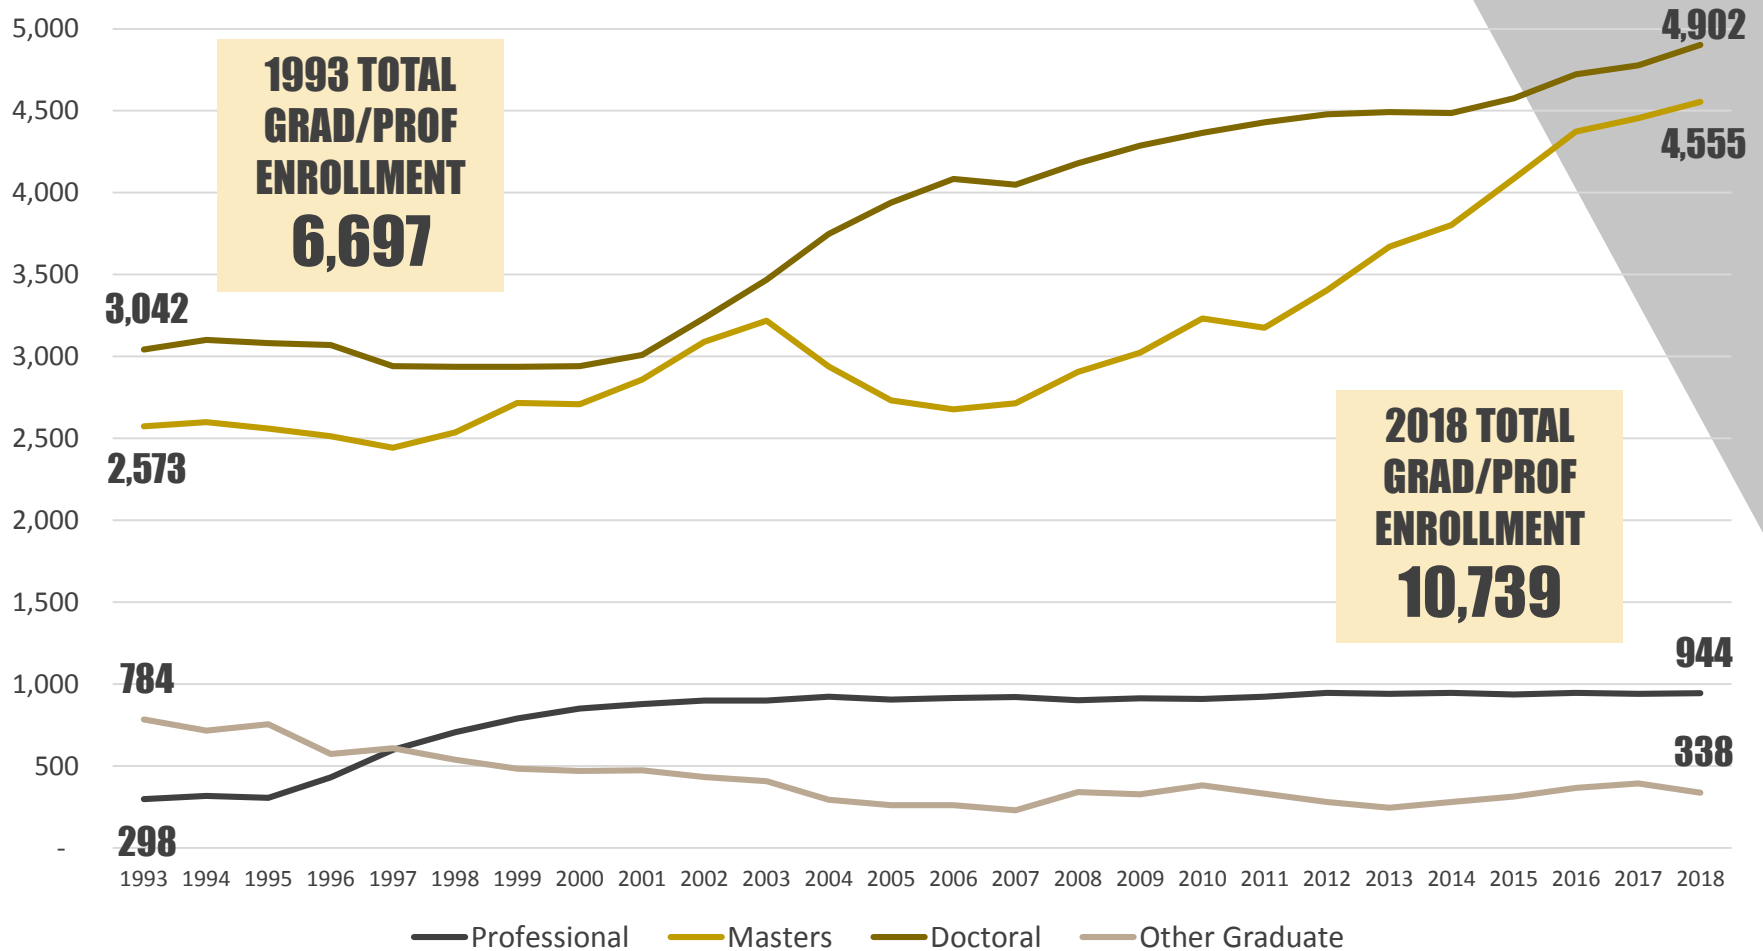

PURDUE UNIVERSITY | WEST LAFAYETTE
OFFICE OF ENROLLMENT MANAGEMENT

FALL 2018

**ENROLLMENT, ADMISSIONS, RETENTION &
GRADUATION RATES, DEGREES AND STUDENT
BORROWING FIVE YEAR TRENDS**

TOTAL ENROLLMENT

WEST LAFAYETTE

INTERNATIONAL UNDERGRADUATE ENROLLMENT

WEST LAFAYETTE – BY REGION

UNDERGRADUATE ENROLLMENT BY GENDER

WEST LAFAYETTE – 43.2% FEMALE

UNDERGRADUATE ENROLLMENT

WEST LAFAYETTE – LONGITUDINAL ENROLLMENT TRENDS BY RESIDENCY

GRADUATE & PROF. ENROLLMENT

WEST LAFAYETTE – LONGITUDINAL ENROLLMENT TRENDS BY DEGREE

PURDUE UNIVERSITY | WEST LAFAYETTE
OFFICE OF ENROLLMENT MANAGEMENT

FALL 2018

**UNDERGRADUATE ADMISSIONS &
NEW STUDENT ENROLLMENT
FIVE – YEAR TRENDS**

FRESHMAN BEGINNER APPLICATIONS

WEST LAFAYETTE – RECORD HIGH OF 53,442

FRESHMAN BEGINNER ADMISSIONS

WEST LAFAYETTE

FRESHMAN BEGINNERS

WEST LAFAYETTE

YIELD – ENROLLED / ADMISSIONS

WEST LAFAYETTE – OVERALL YIELD OF 27.0%