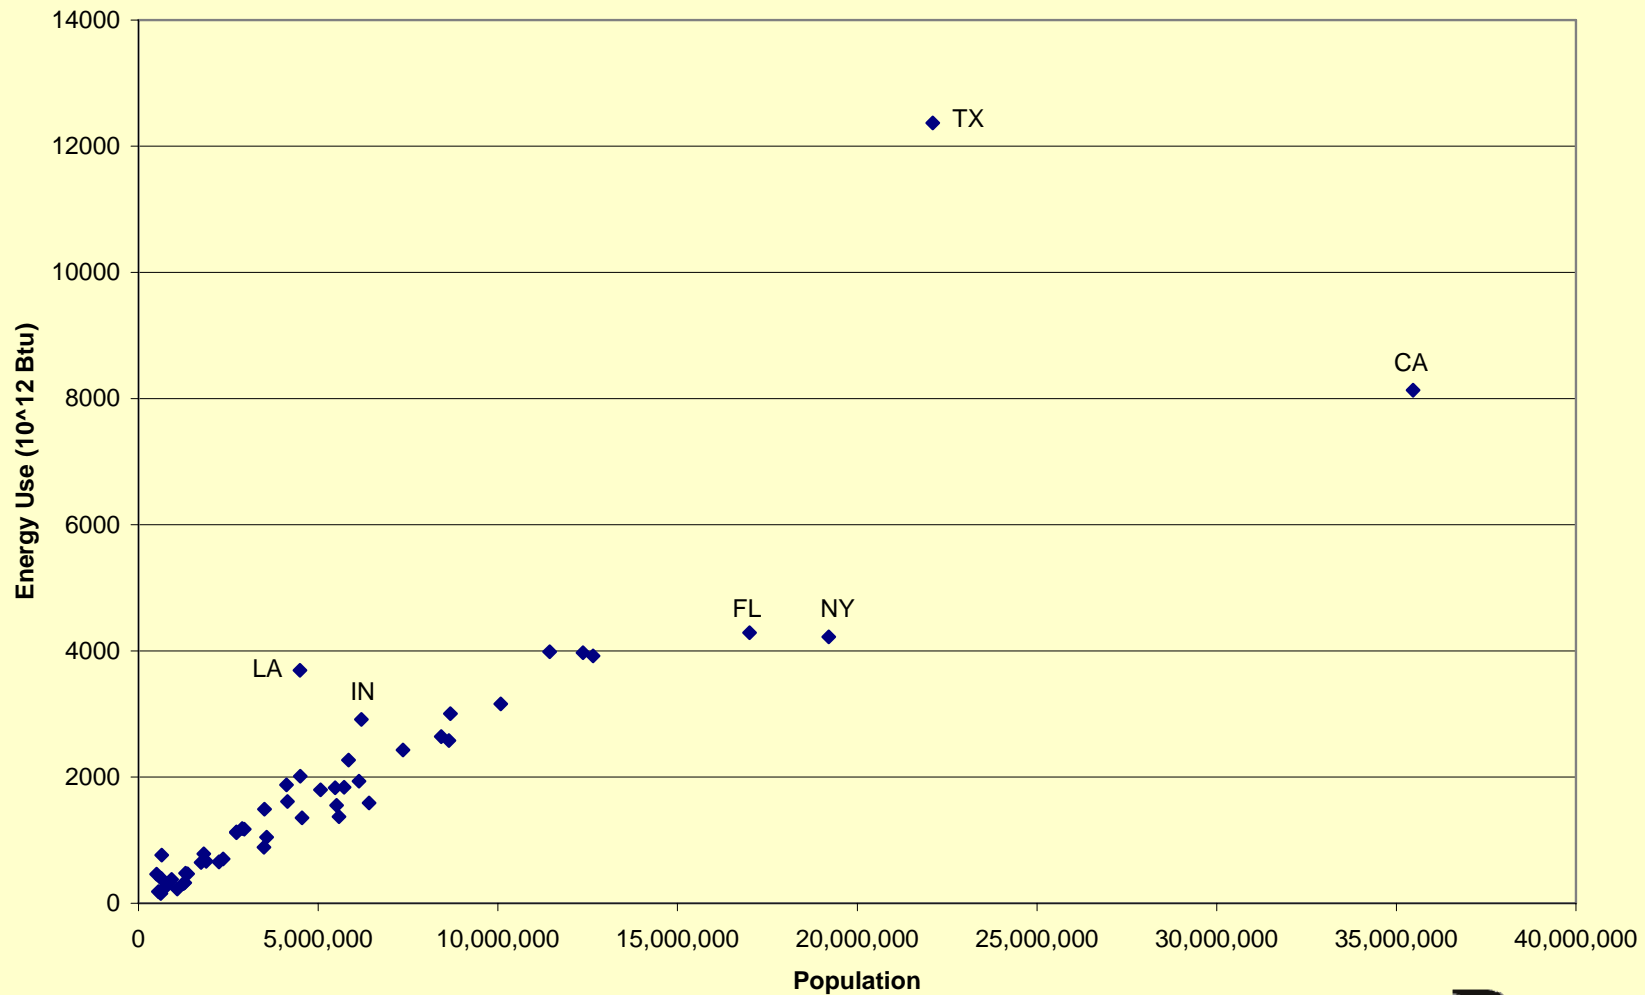

# Energy Intensity

Indiana Energy Use Per Capita

US Energy Use Per Capita

2003 Energy Use vs Population by State

2003 Energy Use Per Capita by State

Indiana Energy Use Per GDP Dollar

US Energy Use Per GDP Dollar