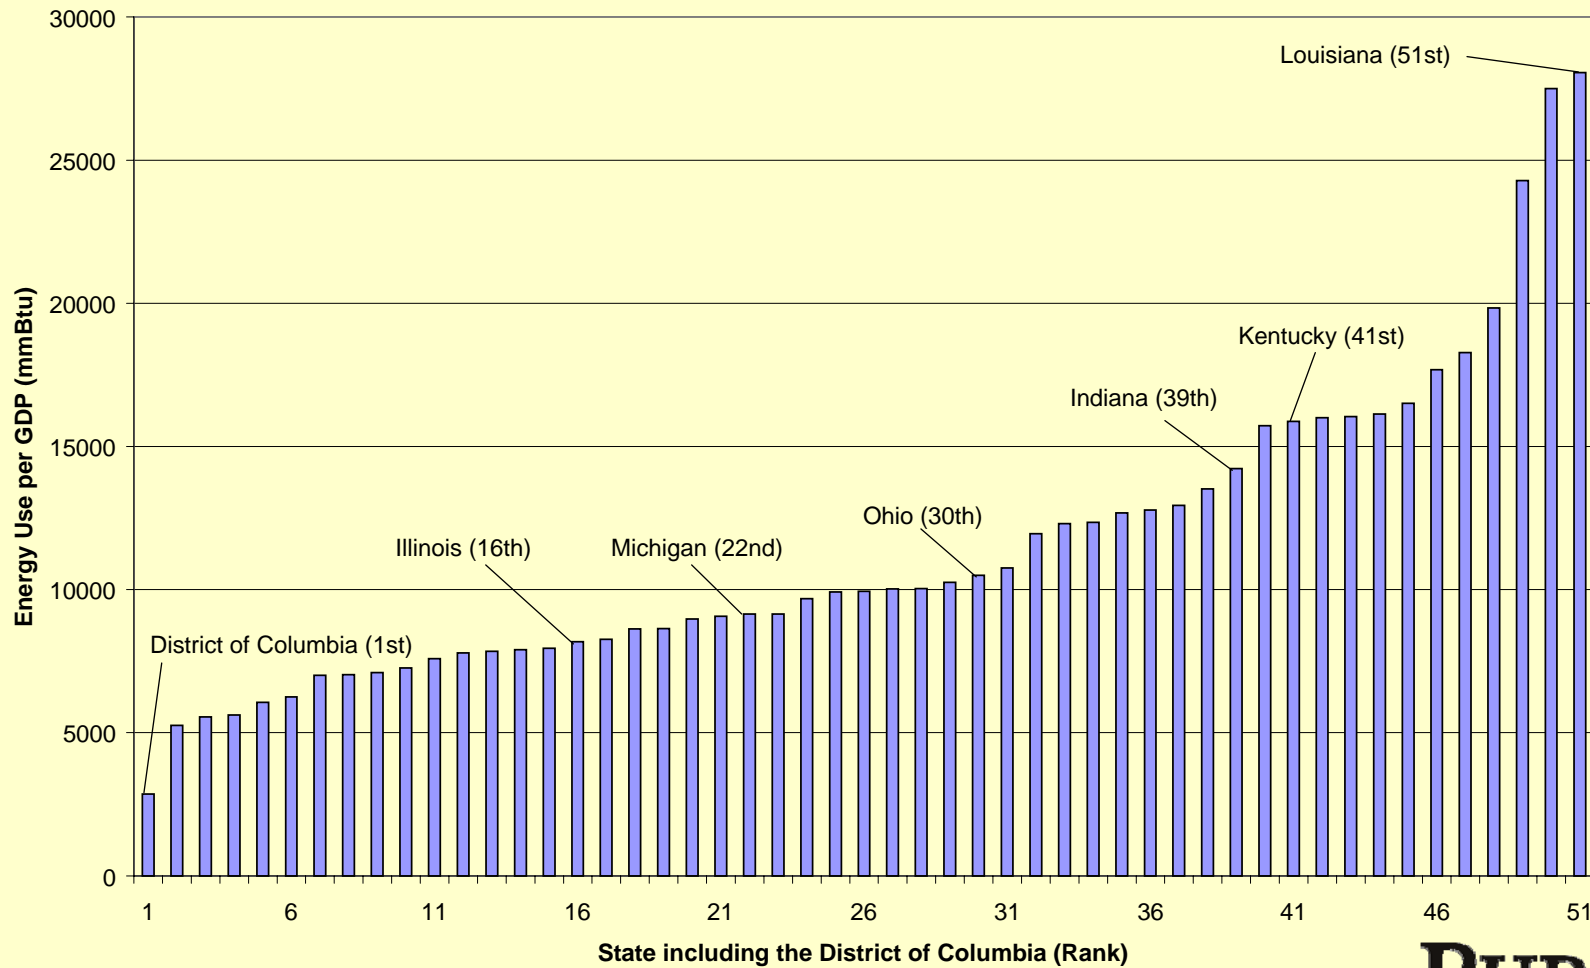

2003 Energy Use Per GDP by State