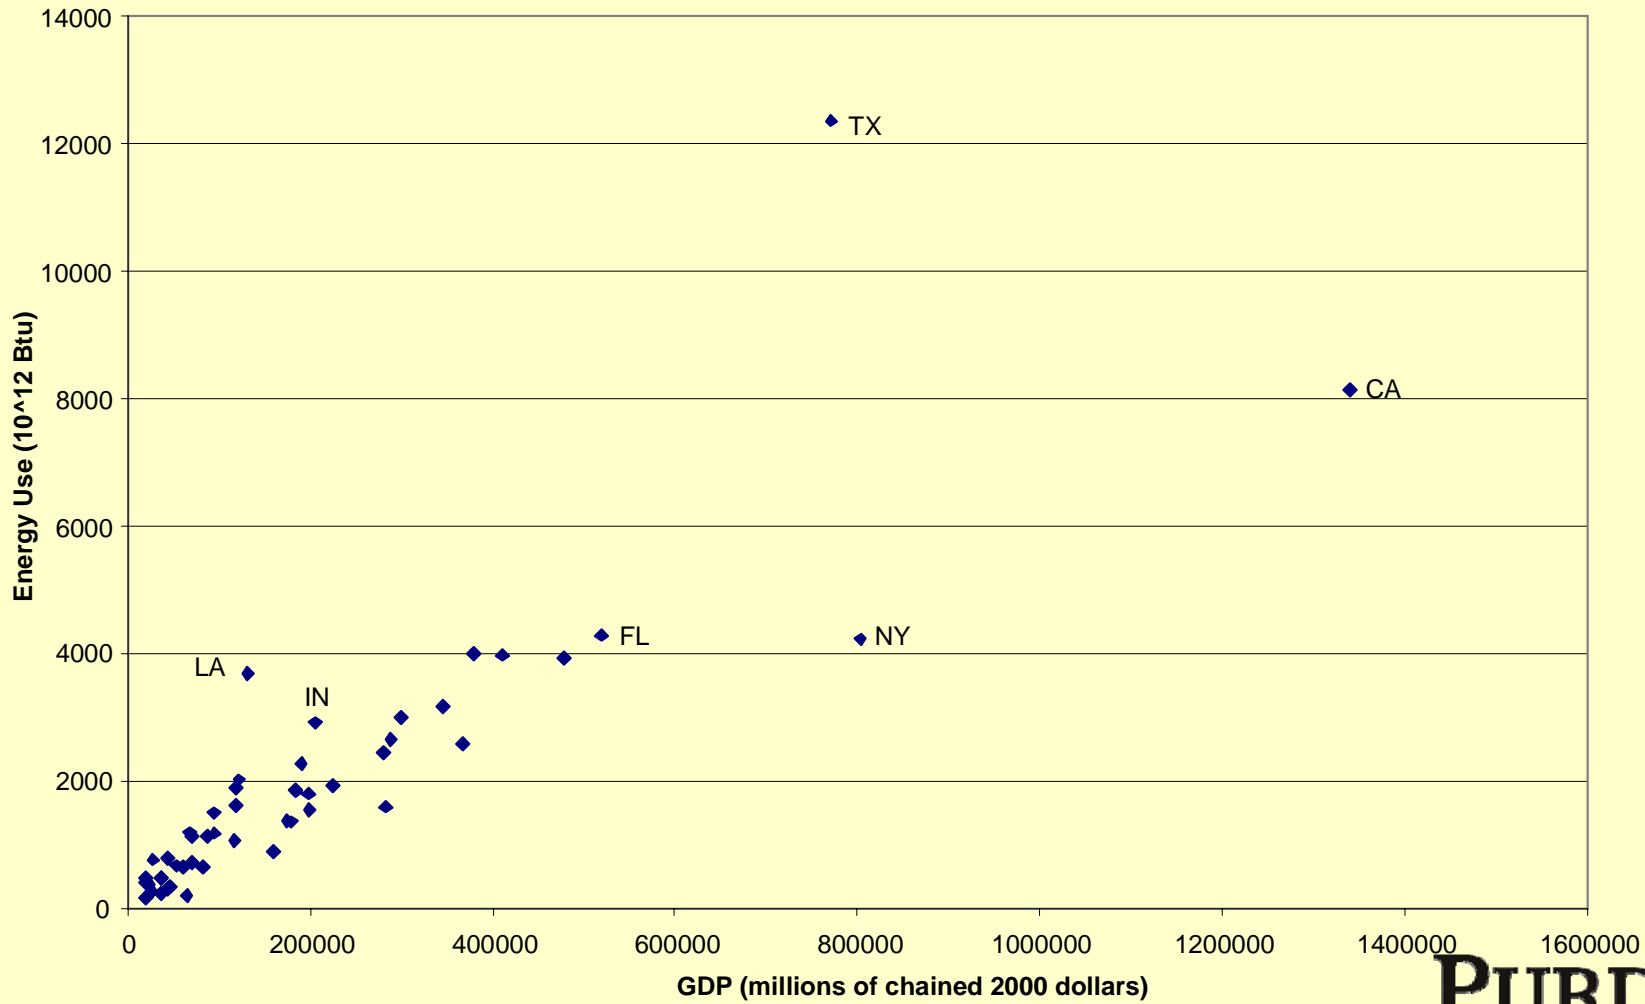

2003 Energy Use vs GDP by State