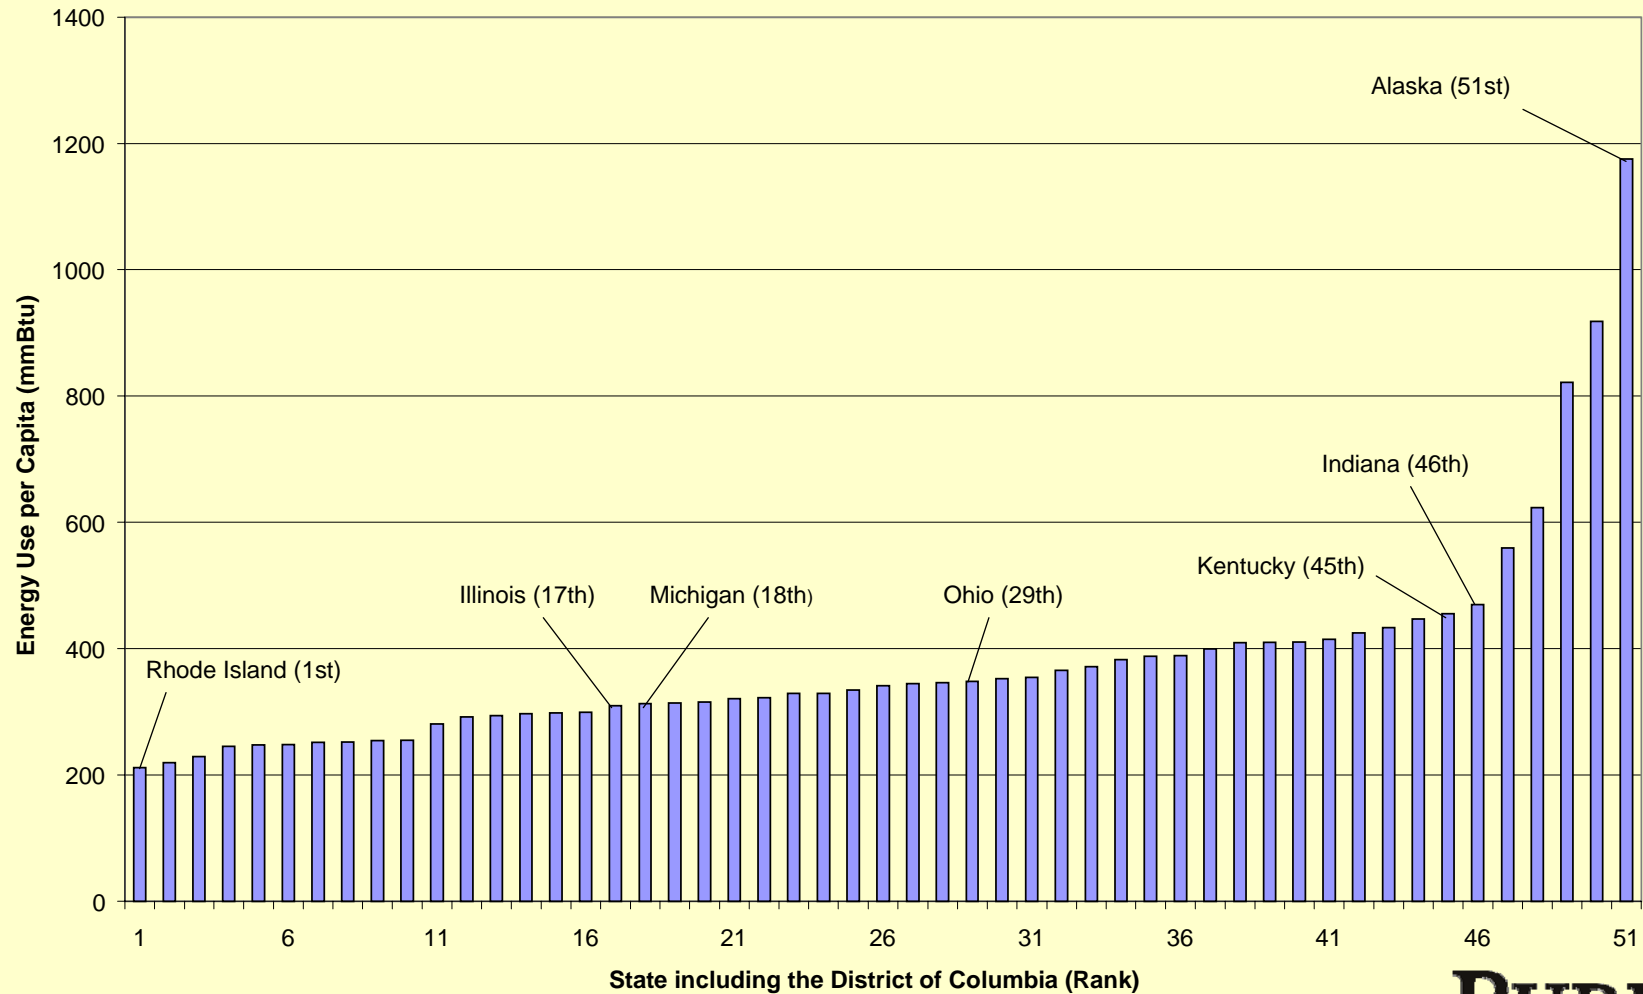

# Energy Intensity

Indiana Energy Use Per Capita

US Energy Use Per Capita

2003 Energy Use vs Population by State

2003 Energy Use Per Capita by State

Indiana Energy Use Per GDP Dollar

US Energy Use Per GDP Dollar