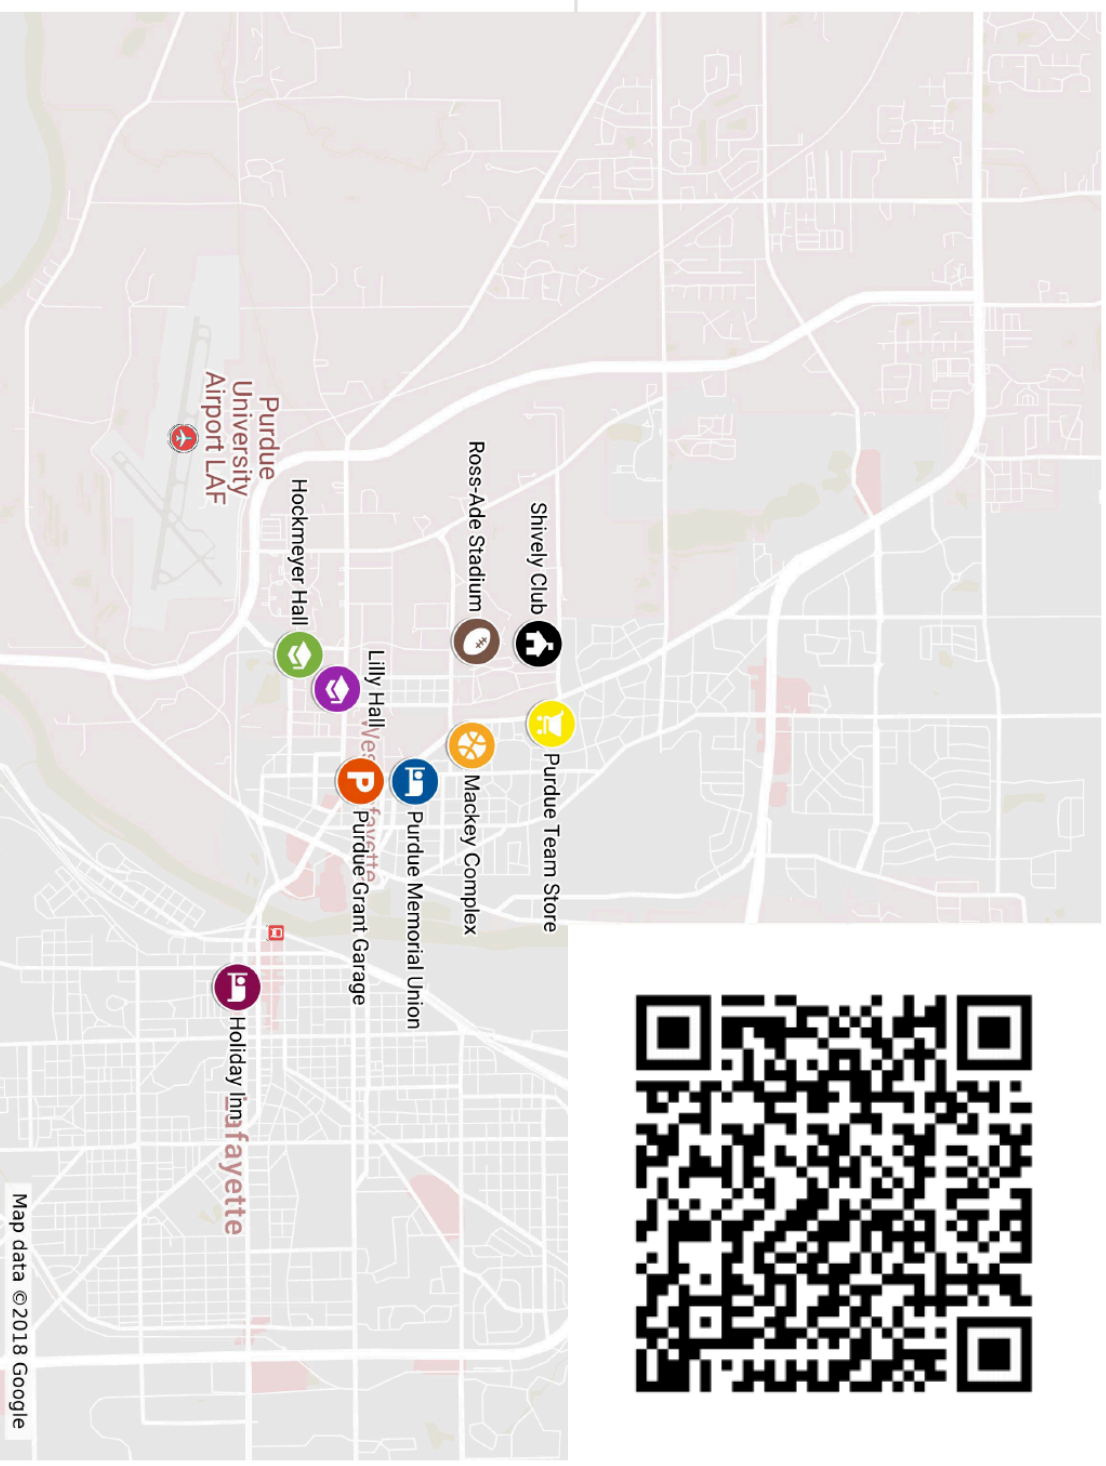

Clear Weather Schedule		
Time	Tour Group 1 Place and Route	Tour Group 2 Place and Route
1:45 pm	Shuttle departs from Shively Club to the Mackey Arena Main Entrance	Boilermaker Special departs from Shively Club to Hockmeyer Hall of Structural Biology  Boilermaker Special stays at Hockmeyer Hall
2:00-2:30 pm	Tour of Mackey Area	Tour of Hockmeyer Hall of Structural Biology by Thomas Klose
2:35 pm	Boilermaker Special departs from Hockmeyer Hall to Mackey Arena <b>MAY HAVE TIME DELAY DUE TO TRAFFIC</b>	
2:45 pm	Boilermaker Special arrives at Mackey Arena and drops off Tour Group 1	Boilermaker Special arrives at Mackey Arena and picks up Tour Group 2 and departs for Hockmeyer Hall
2:45-2:55 pm	Tour of Mackey Arena	Tour of Hockmeyer Hall of Structural Biology by Thomas Klose
3:15 pm	Shuttle Pick-up at Mackey Arena to Purdue Team Store	Start time dependent upon Boilermaker Special and traffic
3:25 pm		End of Hockmeyer Hall Tour  Boilermaker Special Returns to Purdue Team Store
3:15-4:00	Tour Groups Return to Purdue Team Store Near the Shively Club	

## Cryo-EM Symposium Map

-  Lilly Hall
-  Ross-Ade Stadium
-  Purdue Team Store
-  Holiday Inn
-  Purdue Grant Garage
-  Hockmeyer Hall
-  Shively Club
-  Mackey Complex
-  Purdue Memorial Union

Scan the QR code with your phone if you cannot find your destination. All locations listed in the legend are marked in a Purdue University Cryo-EM Symposium Map on Google Maps. Clicking upon the icon of your desired destination in Google Maps can provide you with specific directions to get you where you need to be!