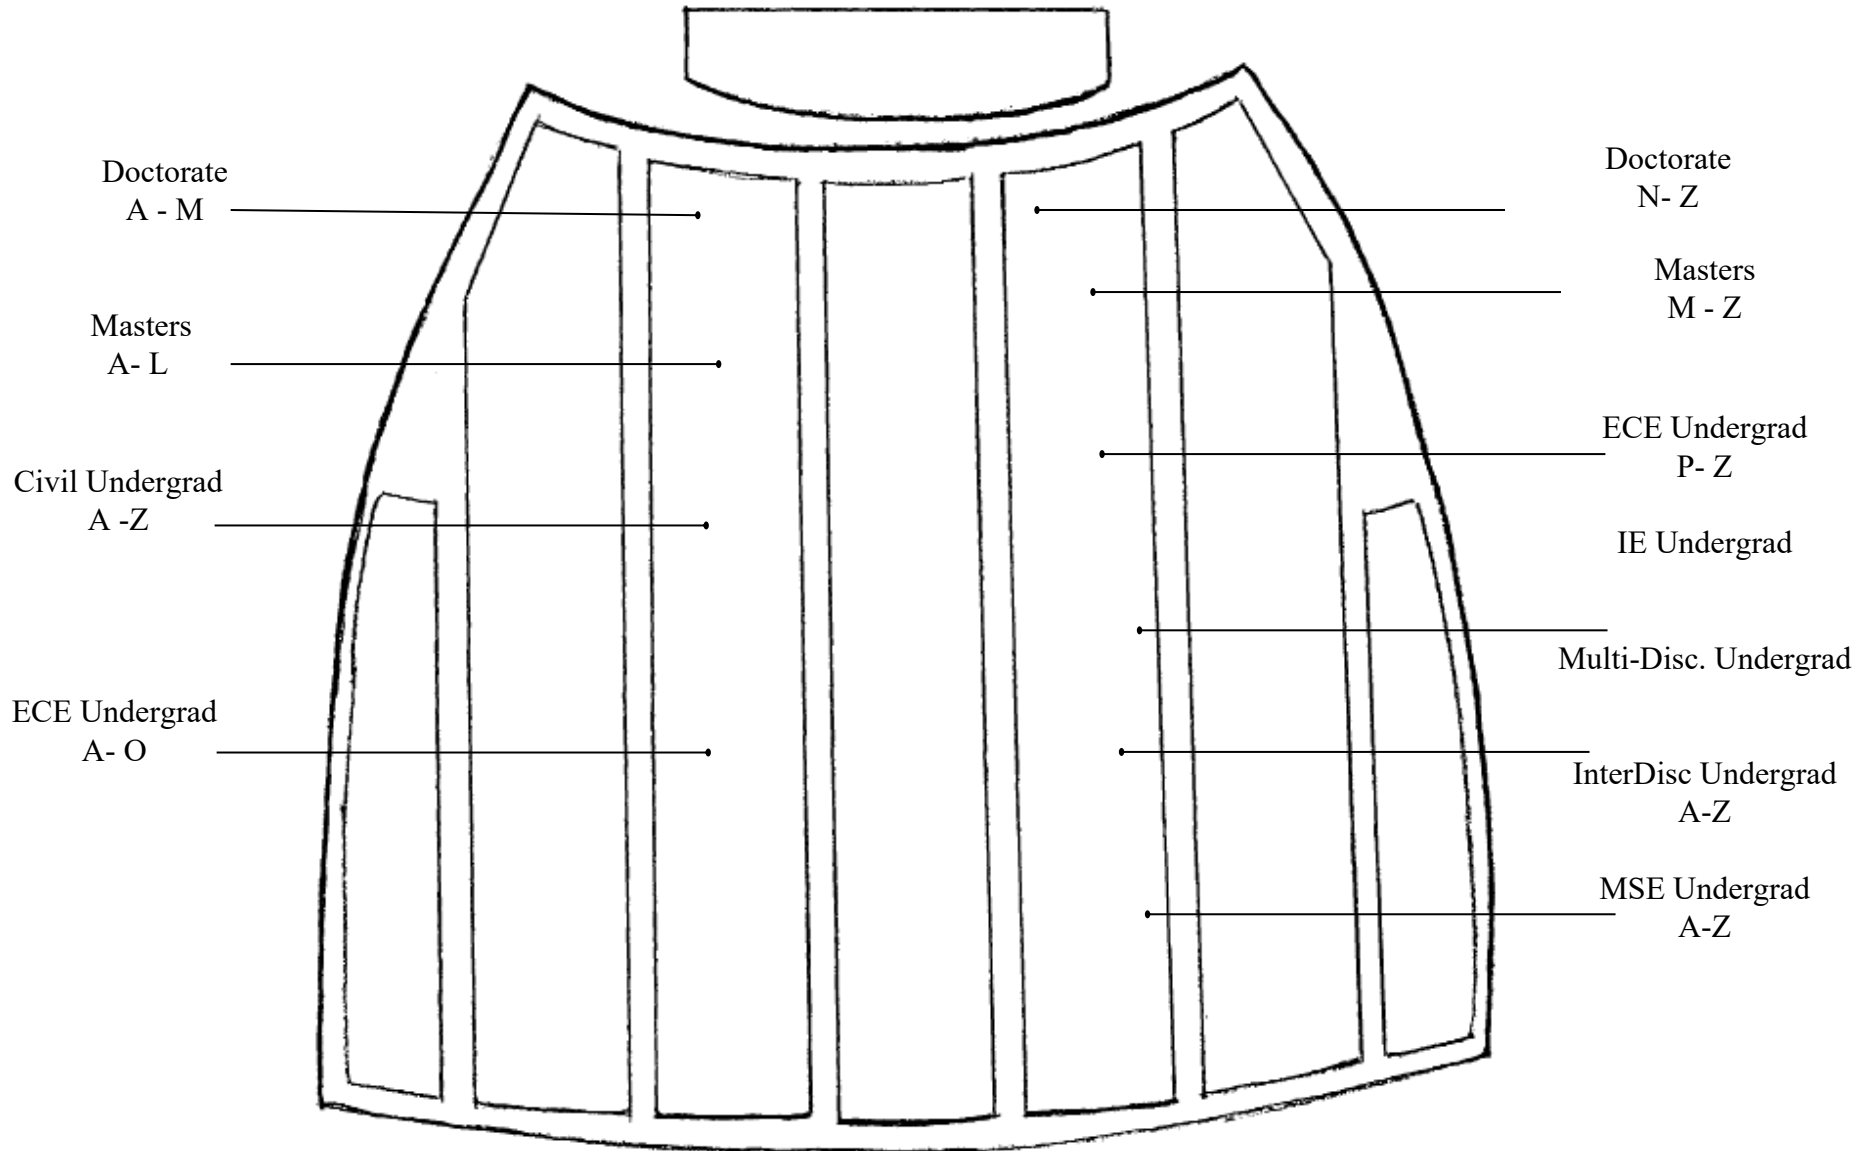

Seating Chart
Division IV
College of Engineering
Saturday, May 11,
2024 9:30 a.m.

Doctorate
A - M

Masters
A - L

Civil Undergrad
A - Z

ECE Undergrad
A - O

Doctorate
N - Z

Masters
M - Z

ECE Undergrad
P - Z