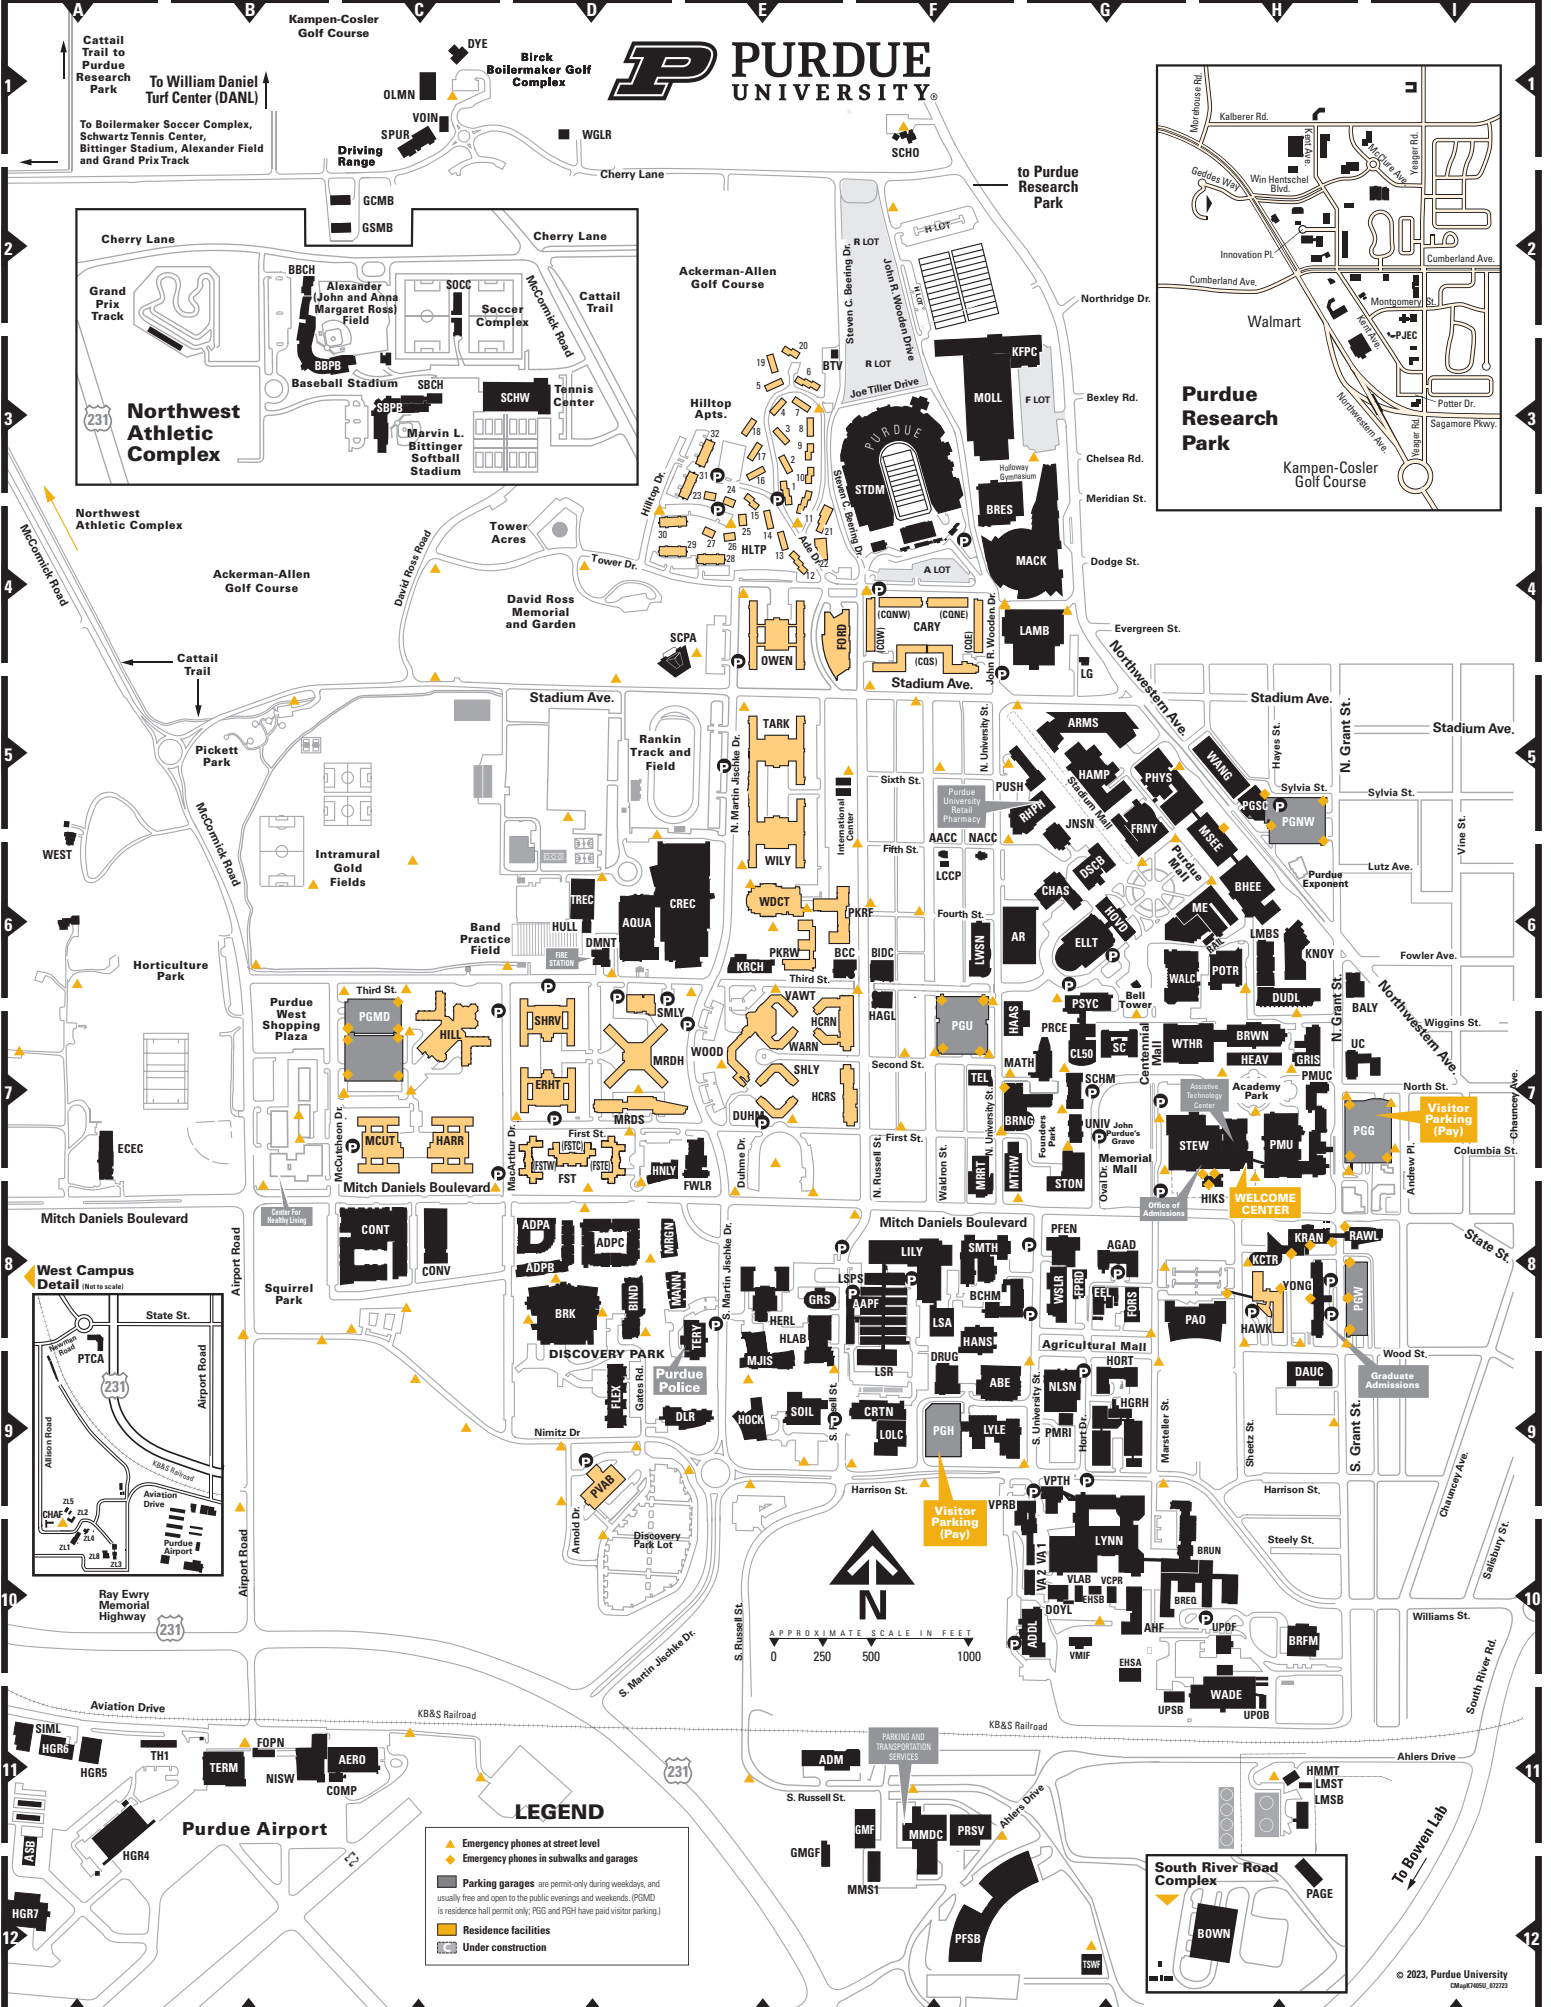

* Windsor Residence Halls

† Part of Maurice J. Zucrow Laboratories

PURDUE UNIVERSITY

Northwest Athletic Complex

Cherry Lane

Grand Prix Track

BBCH Alexander (John and Anna Margaret Ross) Field

SOCC Soccer Complex

Wagoner Rd.

Sagamore Pkwy.

Potter Dr.

Montgomery St.

Win Hantschel Blvd.

Kalberer Rd.

Wagoner Rd.

Wagoner Rd.

West Campus Detail (Not to scale)

State St.

PTCA

Aviation Drive

Purdue Airport

Ray Evry Memorial Highway (231)

KB&S Railroad

Discovery Park