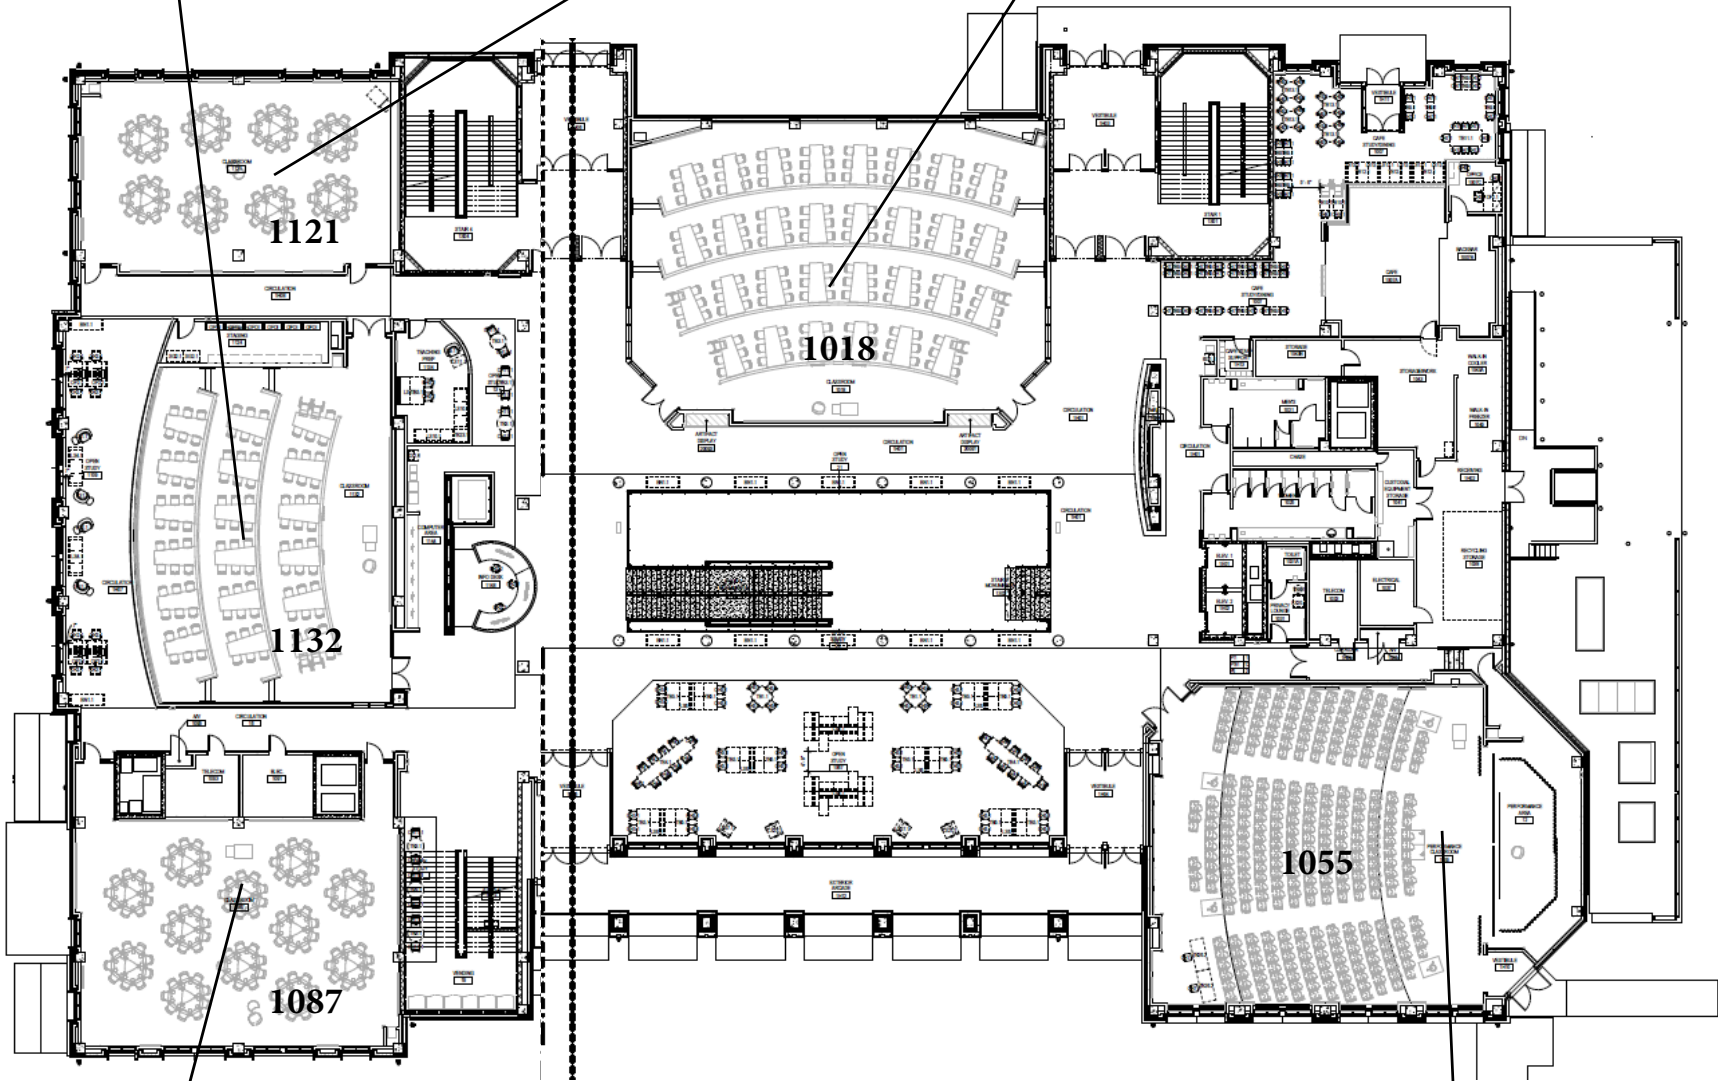

SCALE-UP (2)
72 Sta.
Loose 120° Tables
Dual Proj. Both Ends

6Round Fixed
102 Sta.
Fixed 60" Dia. Tables
Dual Proj. Both Ends

Eye2Eye
84 Sta.
Fixed Benching
Dual Proj. Both Ends

6Round Mobile
102 Sta.
Loose Trapezoid Tables
Dual Proj. Both Ends

**Wilmeth Active Learning Center
BASEMENT**

BoilerUp
108 Sta.
Wedge Tables for 6
Dual Projection 1 End

SCALE-UP
72 Sta. High-Tech
8 Flat Panels
Dual Proj. Both Ends

BoilerUp
180 Sta.
Wedge Tables for 6
Dual Projection 1 End

SCALE-UP
108 Sta.
Loose 120° Tables
Dual Proj. Both Ends

**Wilmeth Active Learning Center
FIRST FLOOR**

Performance
329 Sta.
Theatre Seating
Dual & 16:10 Projection

Flexible
40 Sta.
Loose Trapezoid Tables
2 Flat Panels, 1 Touch

Mobile Tablet Chairs
126 Sta.
Dual Projection 1 End

**Wilmeth Active Learning Center
SECOND FLOOR**

6Round Mobile
72 Sta.
Loose Trapezoid Tables
Dual Proj. Both Ends

SCALE-UP
54 Sta.
Loose 120° Tables
6 Flat Panels