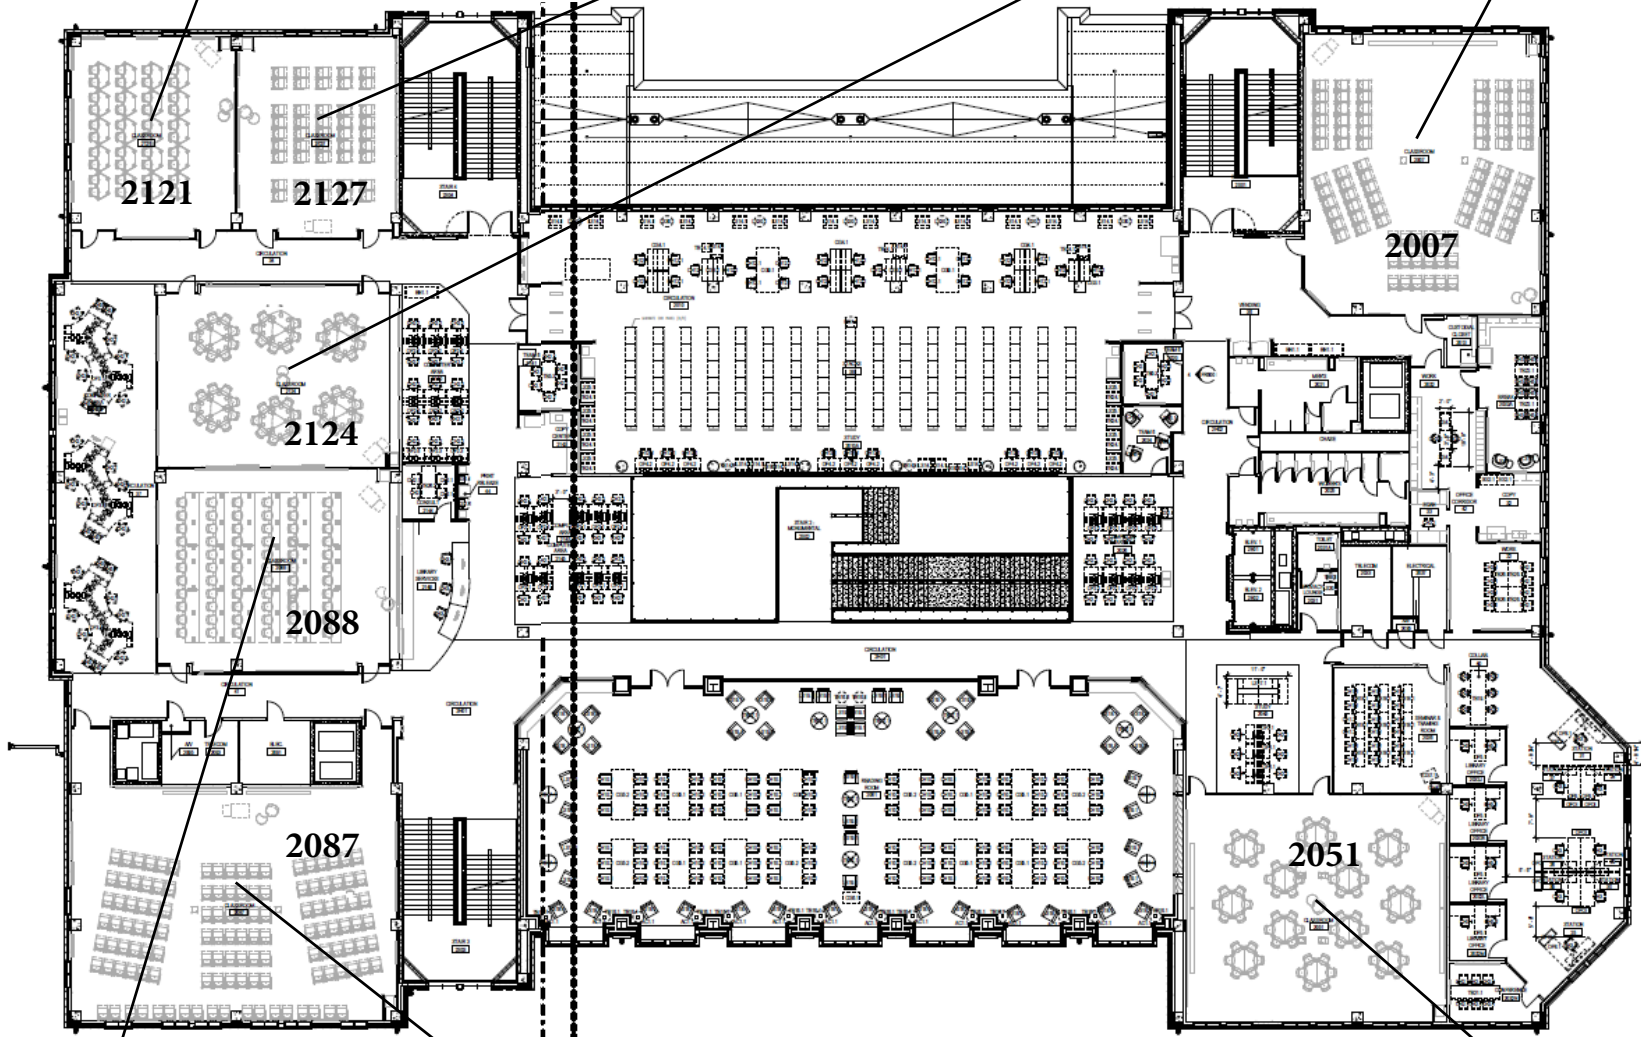

**Wilmeth Active Learning Center
BASEMENT**

BoilerUp
108 Sta.
Wedge Tables for 6
Dual Projection 1 End

SCALE-UP
72 Sta. High-Tech
8 Flat Panels
Dual Proj. Both Ends

BoilerUp
180 Sta.
Wedge Tables for 6
Dual Projection 1 End

SCALE-UP
108 Sta.
Loose 120° Tables
Dual Proj. Both Ends

**Wilmeth Active Learning Center
FIRST FLOOR**

Performance
329 Sta.
Theatre Seating
Dual & 16:10 Projection

Flexible
40 Sta.
Loose Trapezoid Tables
2 Flat Panels, 1 Touch

Mobile Tablet Chairs
45 Sta.
3 Flat Panels, 1 Touch

SCALE-UP
54 Sta. High-Tech
Loose 120° Tables
6 Flat Panels

Mobile Tablet Chairs
90 Sta.
Dual Projection 1 End

Turn2Team
66 Sta.
Built-In Tables
Dual Projection 1 End

Mobile Tablet Chairs
126 Sta.
Dual Projection 1 End

**Wilmeth Active Learning Center
SECOND FLOOR**

6Round Mobile
72 Sta.
Loose Trapezoid Tables
Dual Proj. Both Ends

SCALE-UP
54 Sta.
Loose 120° Tables
6 Flat Panels