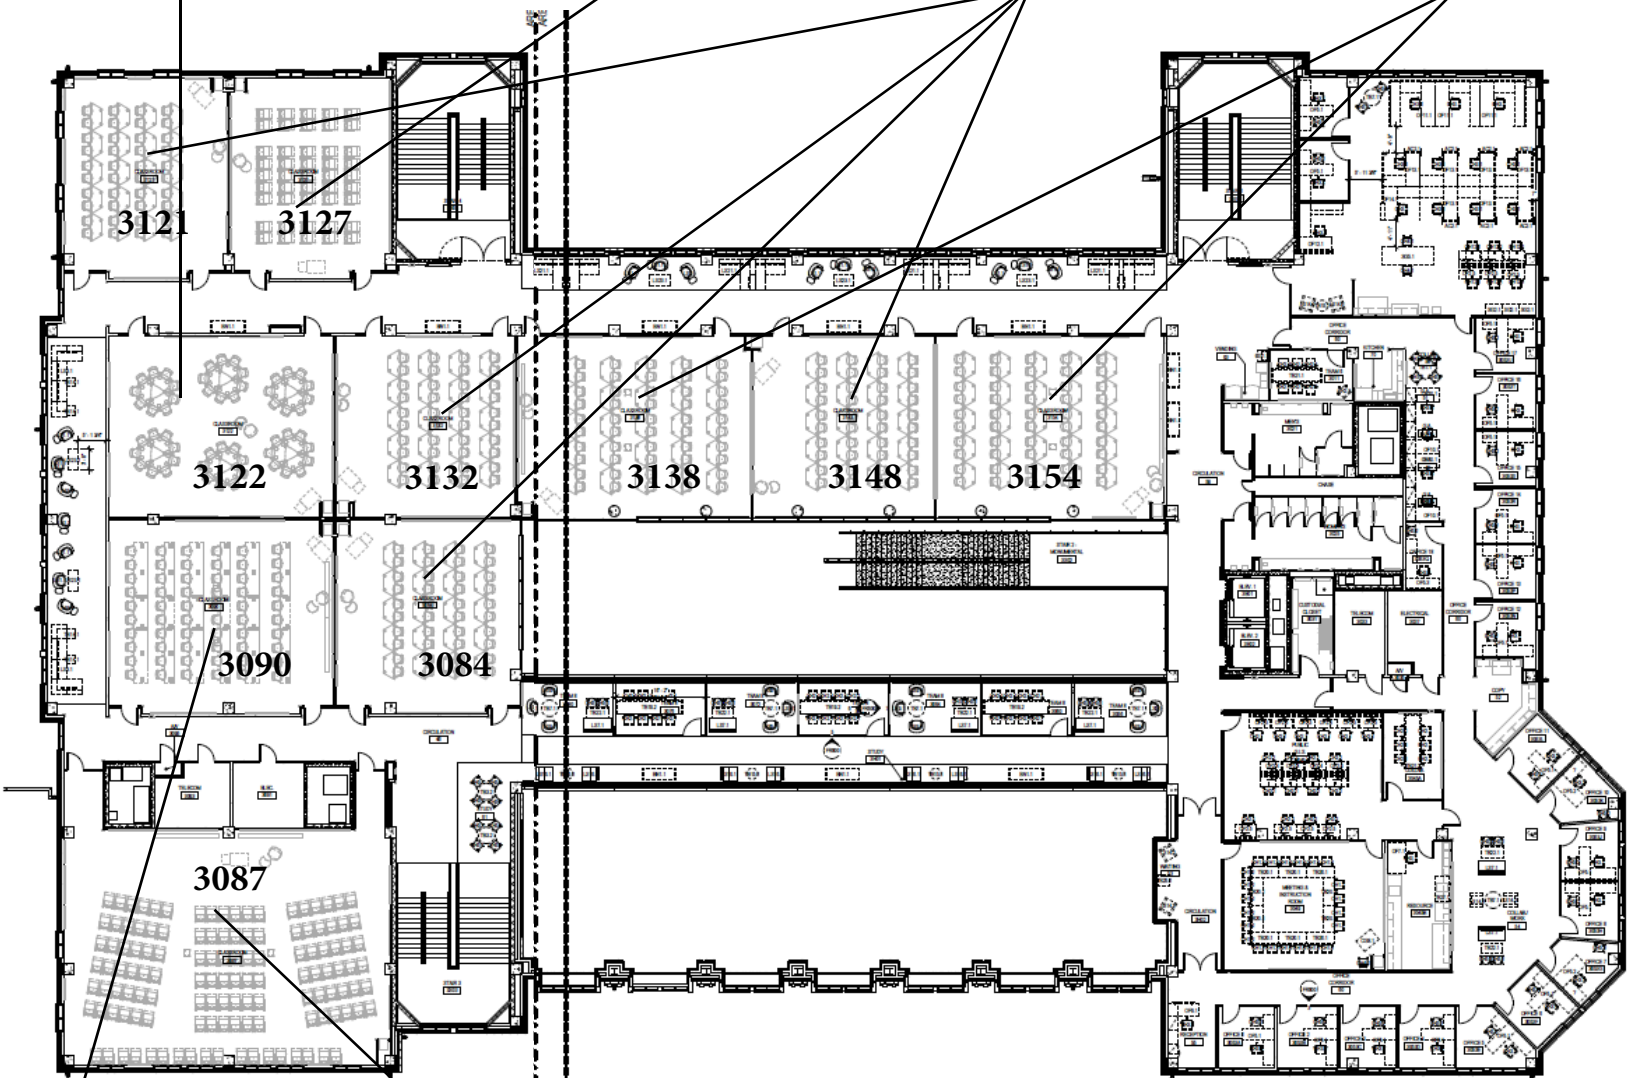

SCALE-UP
54 Sta.
Loose 120° Tables
6 Flat Panels

Mobile Tablet Chairs
45 Sta.
3 Flat Panels, 1 Touch

Flexible (4)
40 Sta.
Loose Trapezoid Tables
2 Flat Panels, 1 Touch

Flexible (2)
50 Sta.
Loose Trapezoid Tables
Dual Projection 1 End

Turn2Team
60 Sta.
Built-In Tables
Dual Projection 1 End

Mobile Tablet Chairs
126 Sta.
Dual Projection 1 End

**Wilmeth Active Learning Center
THIRD FLOOR**