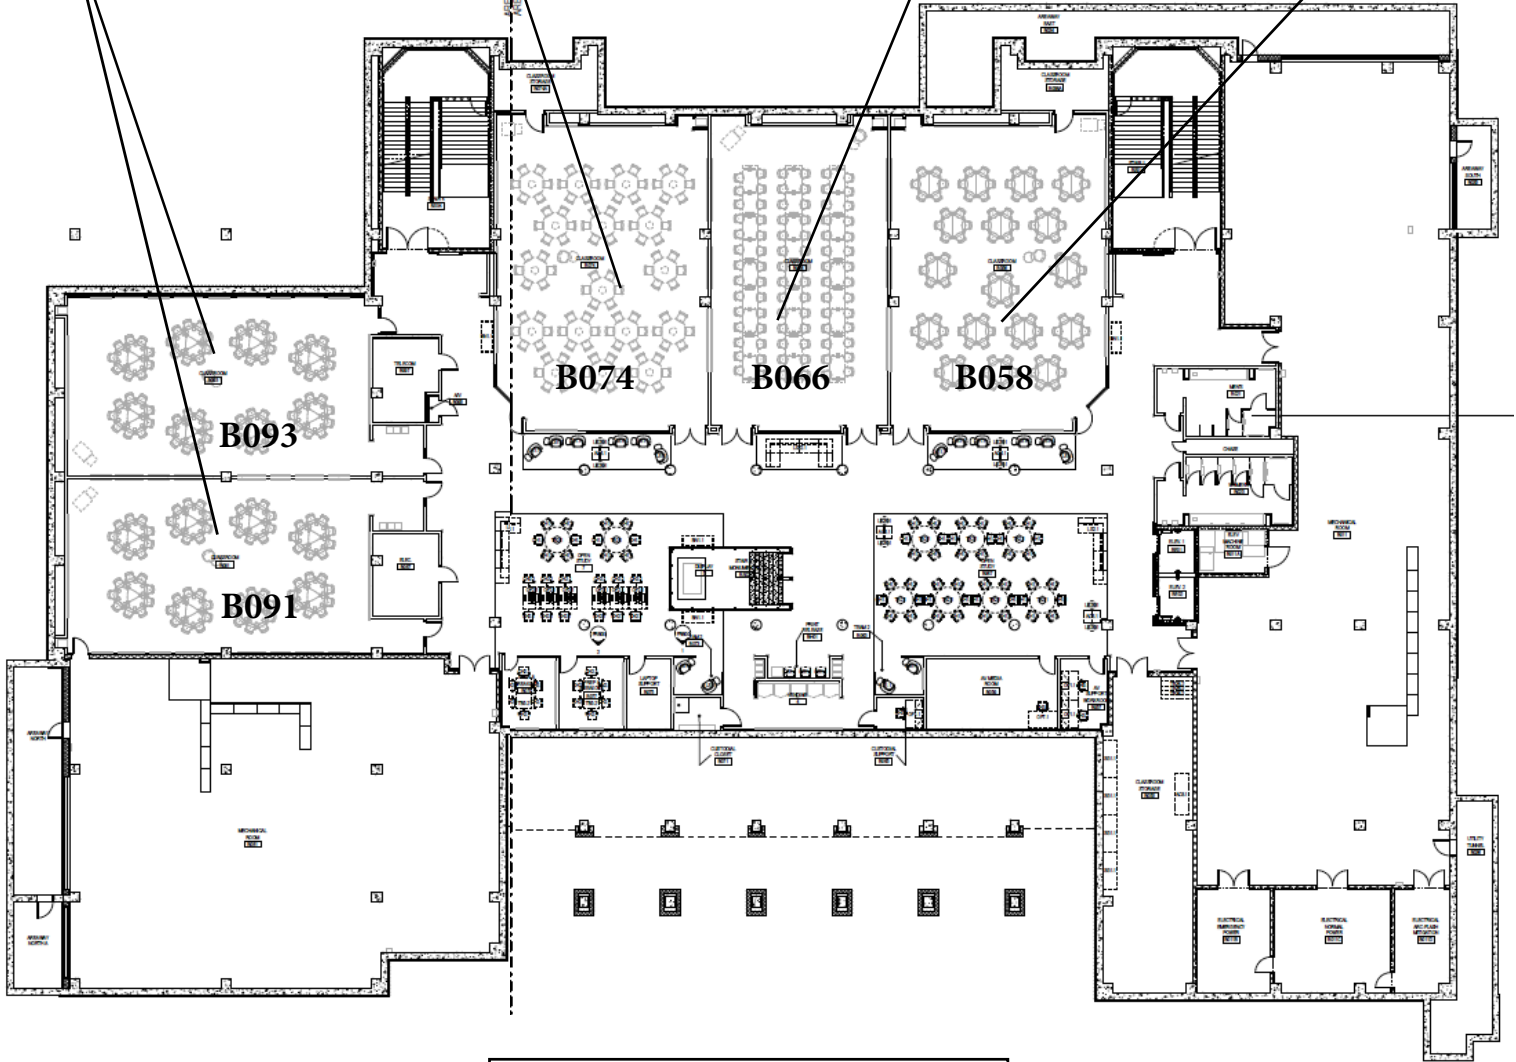

SCALE-UP (2)
72 Sta.
Loose 120° Tables
Dual Proj. Both Ends

6Round Fixed
102 Sta.
Fixed 60" Dia. Tables
Dual Proj. Both Ends

Eye2Eye
84 Sta.
Fixed Benching
Dual Proj. Both Ends

6Round Mobile
102 Sta.
Loose Trapezoid Tables
Dual Proj. Both Ends

**Wilmeth Active Learning Center
BASEMENT**

BoilerUp
108 Sta.
Wedge Tables for 6
Dual Projection 1 End

SCALE-UP
72 Sta. High-Tech
8 Flat Panels
Dual Proj. Both Ends

BoilerUp
180 Sta.
Wedge Tables for 6
Dual Projection 1 End

SCALE-UP
108 Sta.
Loose 120° Tables
Dual Proj. Both Ends

**Wilmeth Active Learning Center
FIRST FLOOR**

Performance
329 Sta.
Theatre Seating
Dual & 16:10 Projection

Flexible
40 Sta.
Loose Trapezoid Tables
2 Flat Panels, 1 Touch