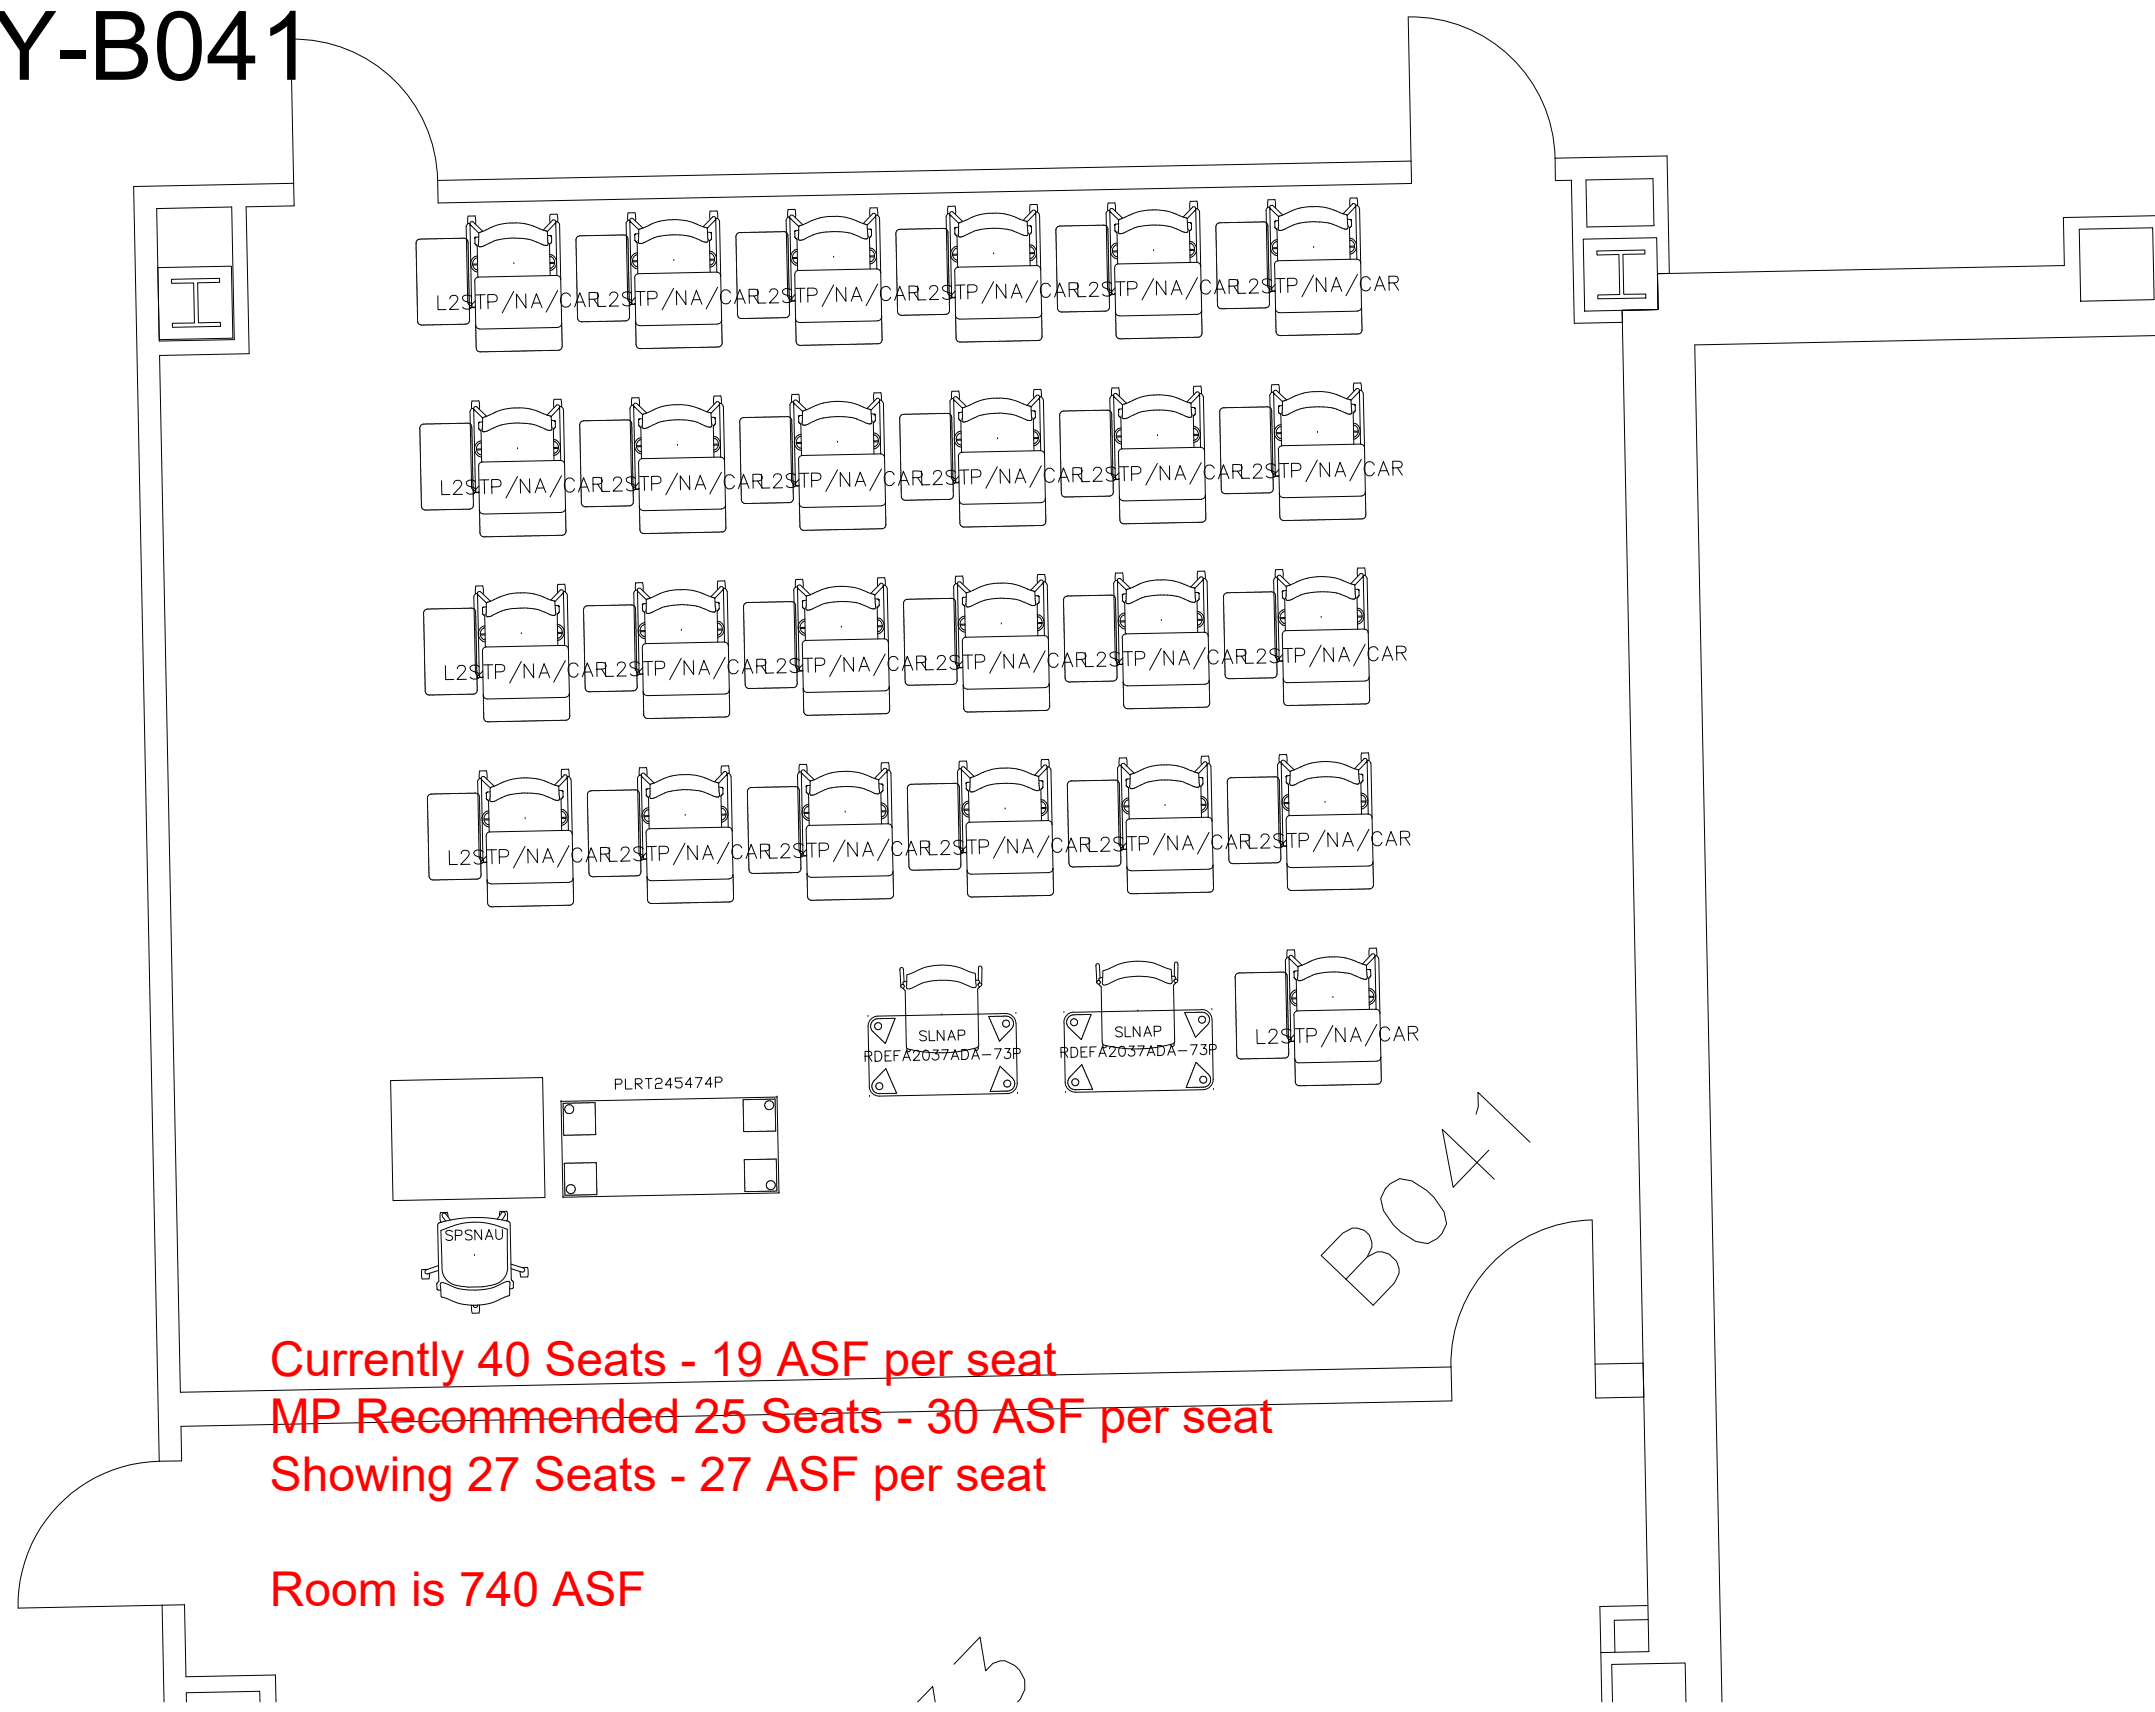

KNOY-B041

Currently 40 Seats - 19 ASF per seat
MP Recommended 25 Seats - 30 ASF per seat
Showing 27 Seats - 27 ASF per seat

Room is 740 ASF

Drawn using

CONFIDENTIALITY
This Plan is the confidential property of Krueger International, Inc. and contains information that is not to be used except in consideration of bids or proposals tendered herewith. Reproduction or copying of this Plan, in whole or part, is prohibited.

FIELD VERIFICATION
This Plan incorporates building information compiled from various sources associated with this project and deemed as reliable. Conditions directly affecting the product or its installation must be field verified.

THIS PLAN IS NOT INTENDED TO BE USED FOR BUILDING CONSTRUCTION

PROJECT TITLE:
PURDUE - CLASSROOMS

REPRESENTATIVE:
STEPHANIE ROMANO

DATE:
01.24.23

DRAWN BY: SBB **SCALE:** 1/4"=1'-0"

SHEET:
KNOY-B041