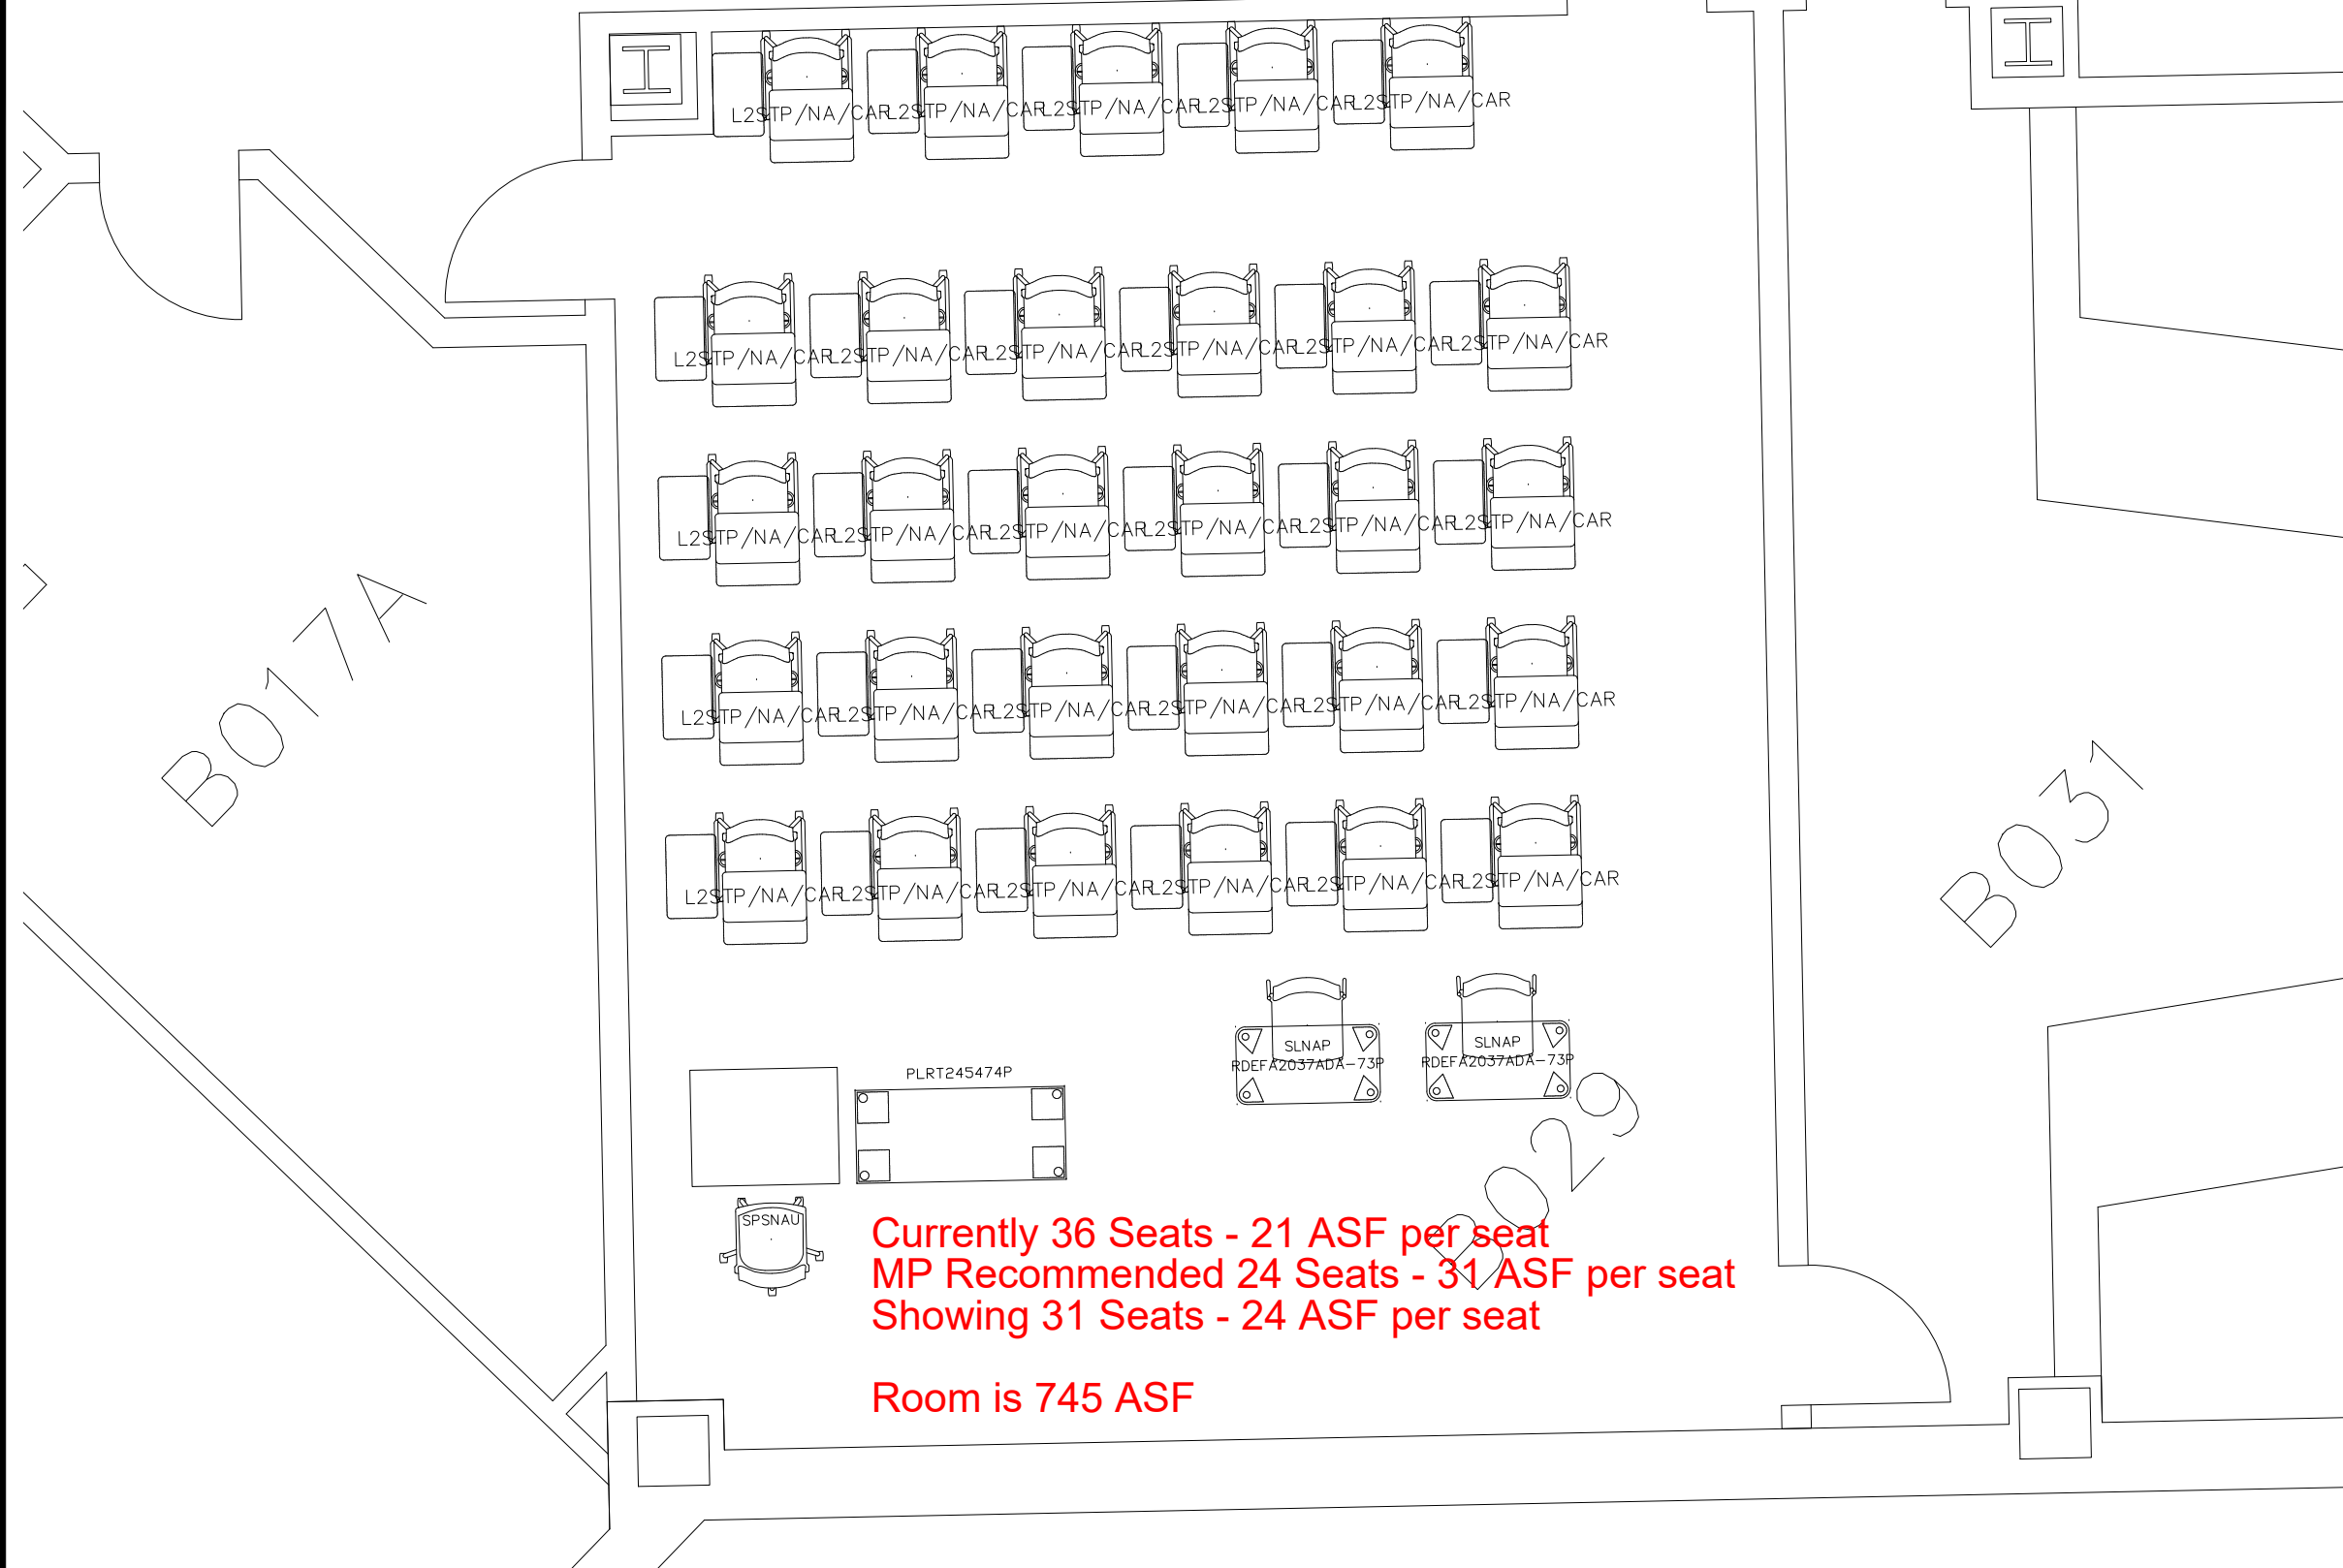

**SHEET:**  
**KNOY-B029**

**Currently 36 Seats - 21 ASF per seat**  
**MP Recommended 24 Seats - 31 ASF per seat**  
**Showing 31 Seats - 24 ASF per seat**

**Room is 745 ASF**