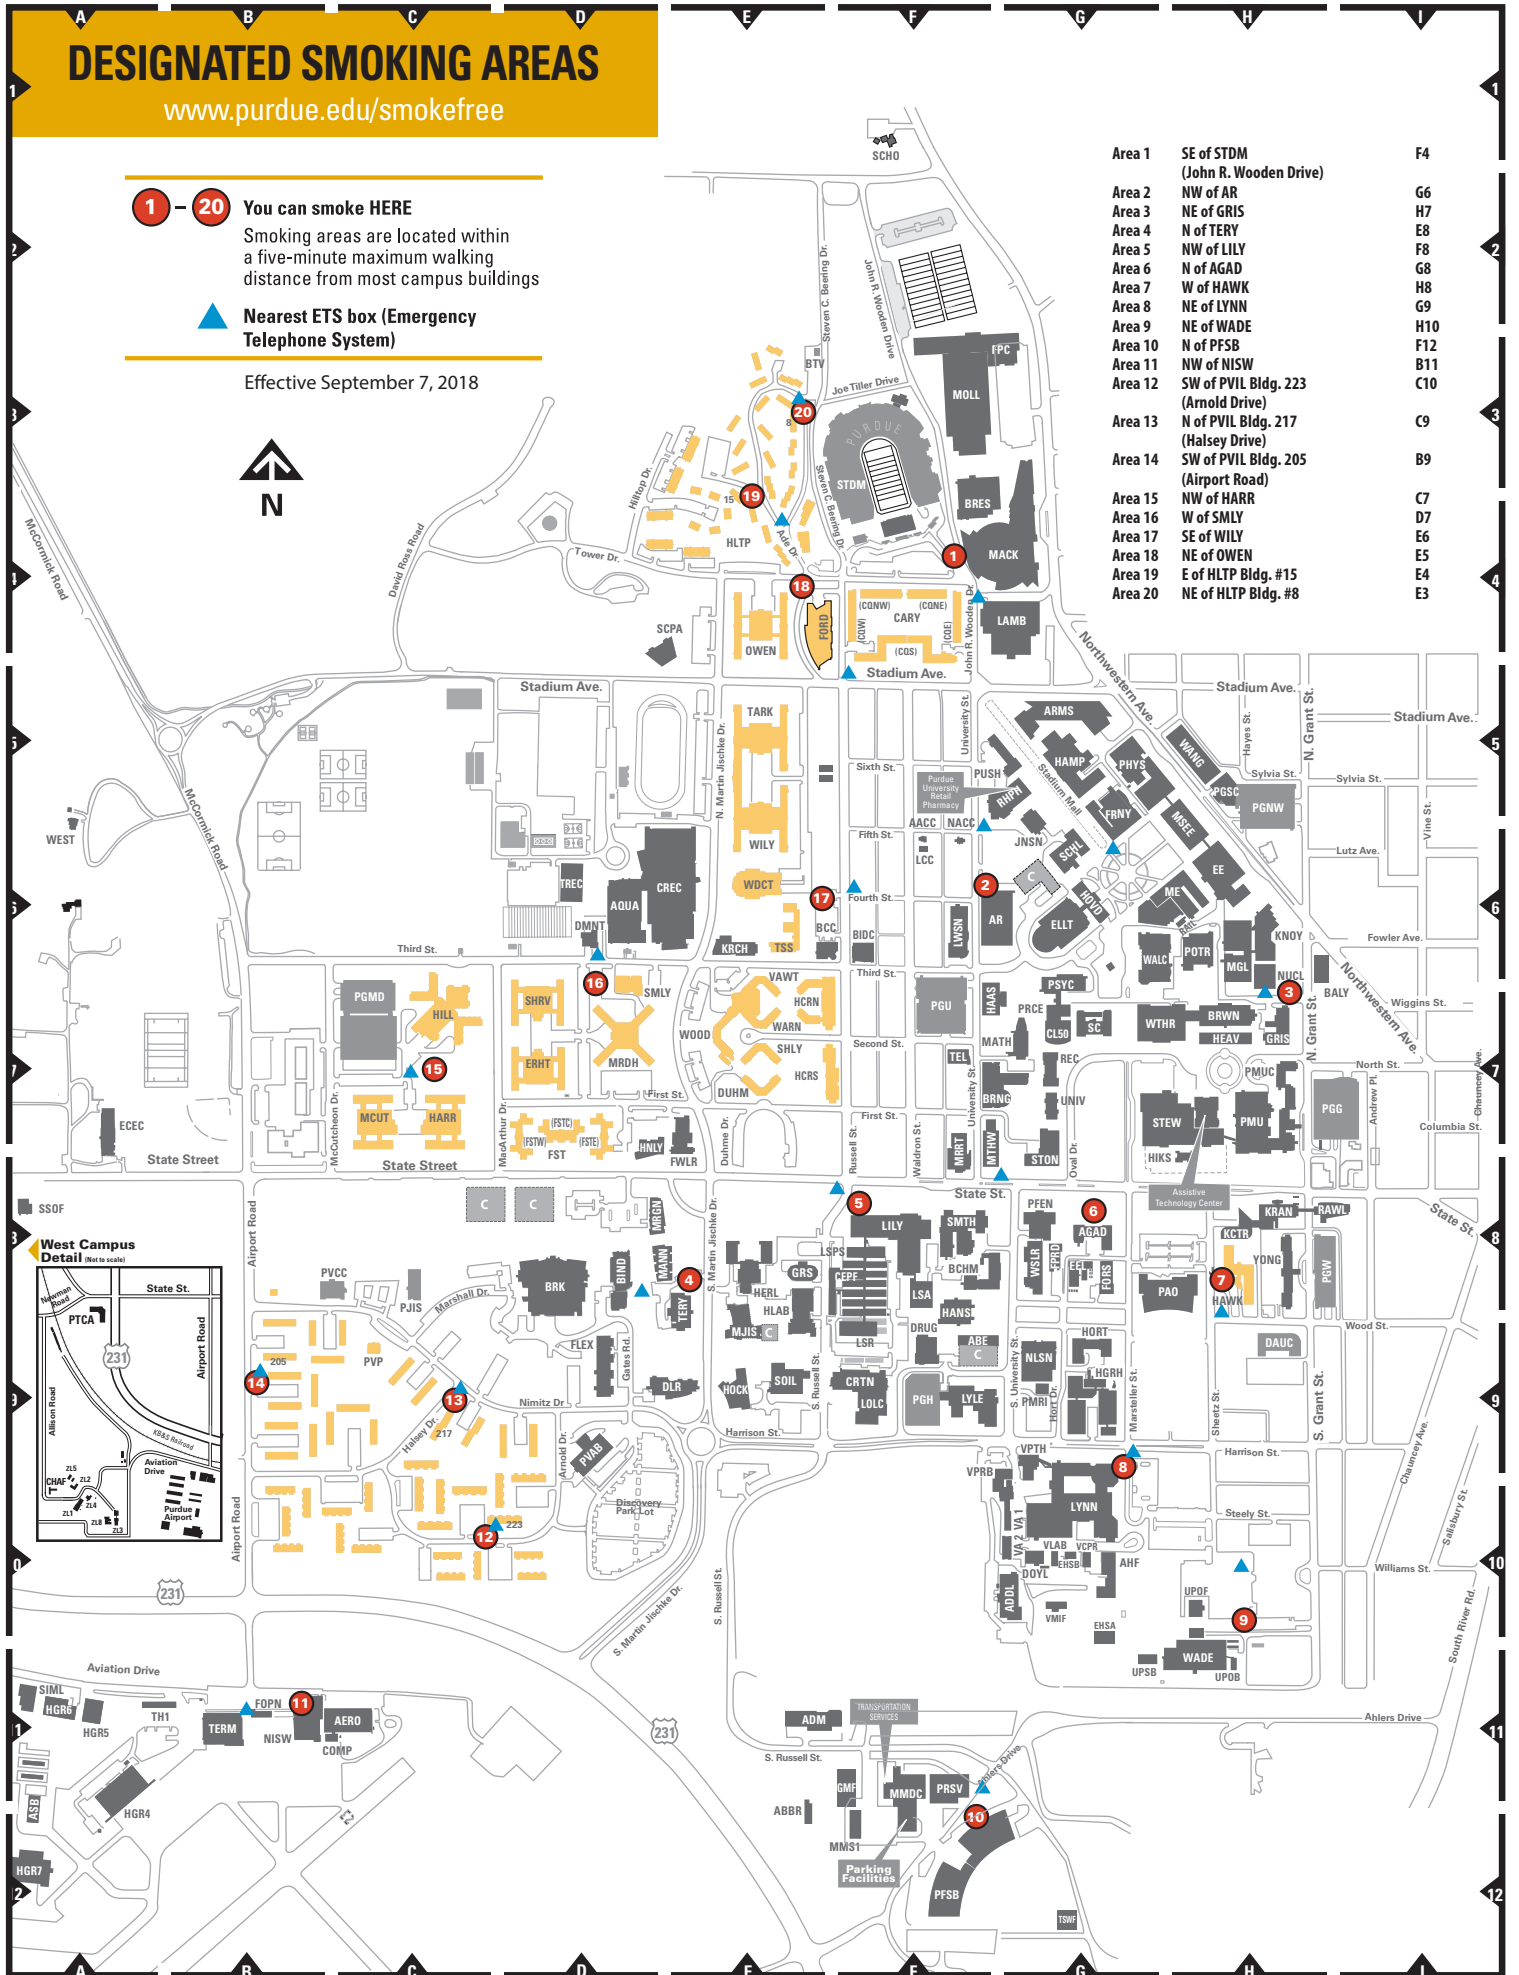

DESIGNATED SMOKING AREAS

www.purdue.edu/smokefree

1 – 20 You can smoke **HERE**

Smoking areas are located within a five-minute maximum walking distance from most campus buildings

▲ Nearest ETS box (Emergency Telephone System)

Effective September 7, 2018

- | | | |
|---------|-------------------------------------|-----|
| Area 1 | SE of STDN (John R. Wooden Drive) | F4 |
| Area 2 | NW of AR | G6 |
| Area 3 | NE of GRIS | H7 |
| Area 4 | N of TERY | E8 |
| Area 5 | NW of LILY | F8 |
| Area 6 | N of AGAD | G8 |
| Area 7 | W of HAWK | H8 |
| Area 8 | NE of LYNN | G9 |
| Area 9 | NE of WADE | H10 |
| Area 10 | N of PFSB | F12 |
| Area 11 | NW of NISW | B11 |
| Area 12 | SW of PVIL Bldg. 223 (Arnold Drive) | C10 |
| Area 13 | N of PVIL Bldg. 217 (Halsey Drive) | C9 |
| Area 14 | SW of PVIL Bldg. 205 (Airport Road) | B9 |
| Area 15 | NW of HARR | C7 |
| Area 16 | W of SMLY | D7 |
| Area 17 | SE of WILY | E6 |
| Area 18 | NE of OWEN | E5 |
| Area 19 | E of HLTP Bldg. #15 | E4 |
| Area 20 | NE of HLTP Bldg. #8 | E3 |