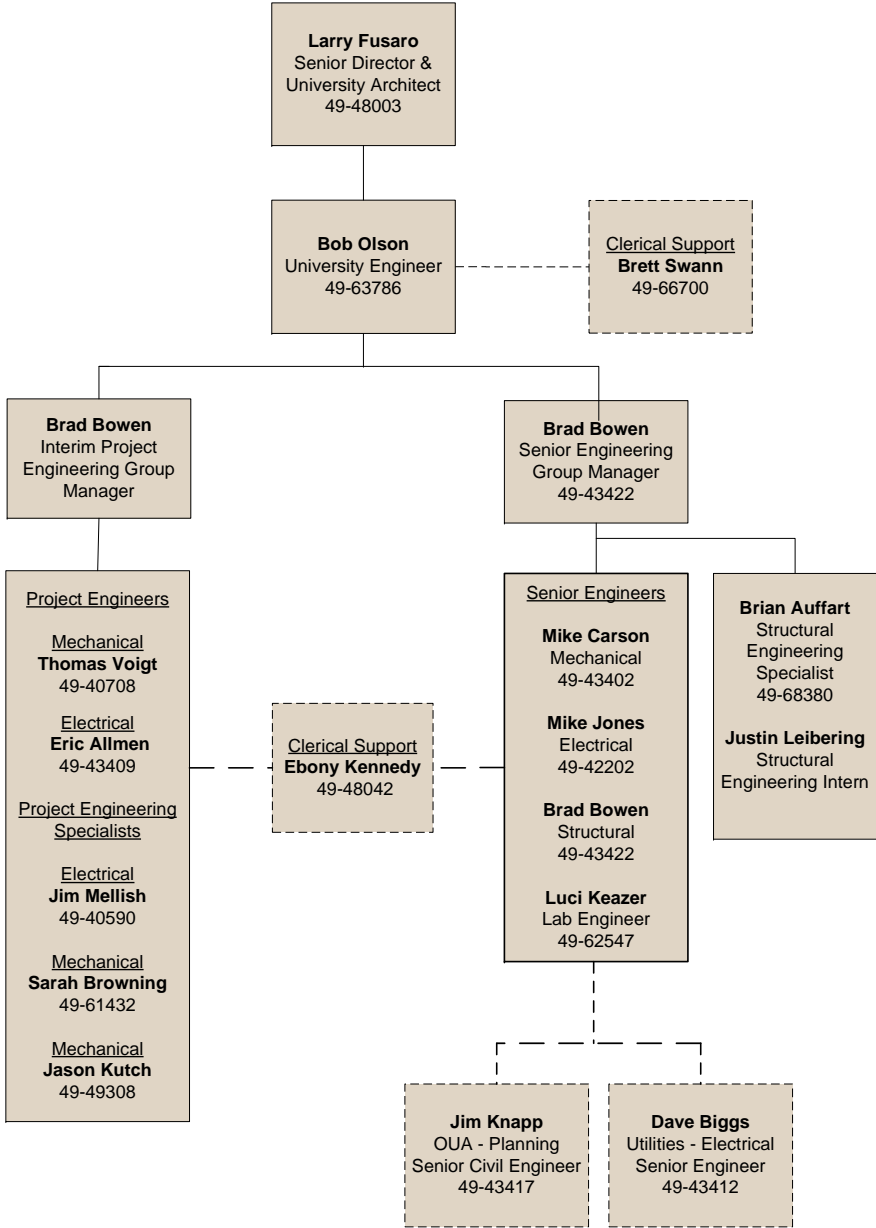

Purdue University

Office of the University Architect

Last updated October 2009

Office of the University Architect
Engineering & Design Services

Office of the University Architect
Campus Planning

Office of the University Architect
Maps & Records