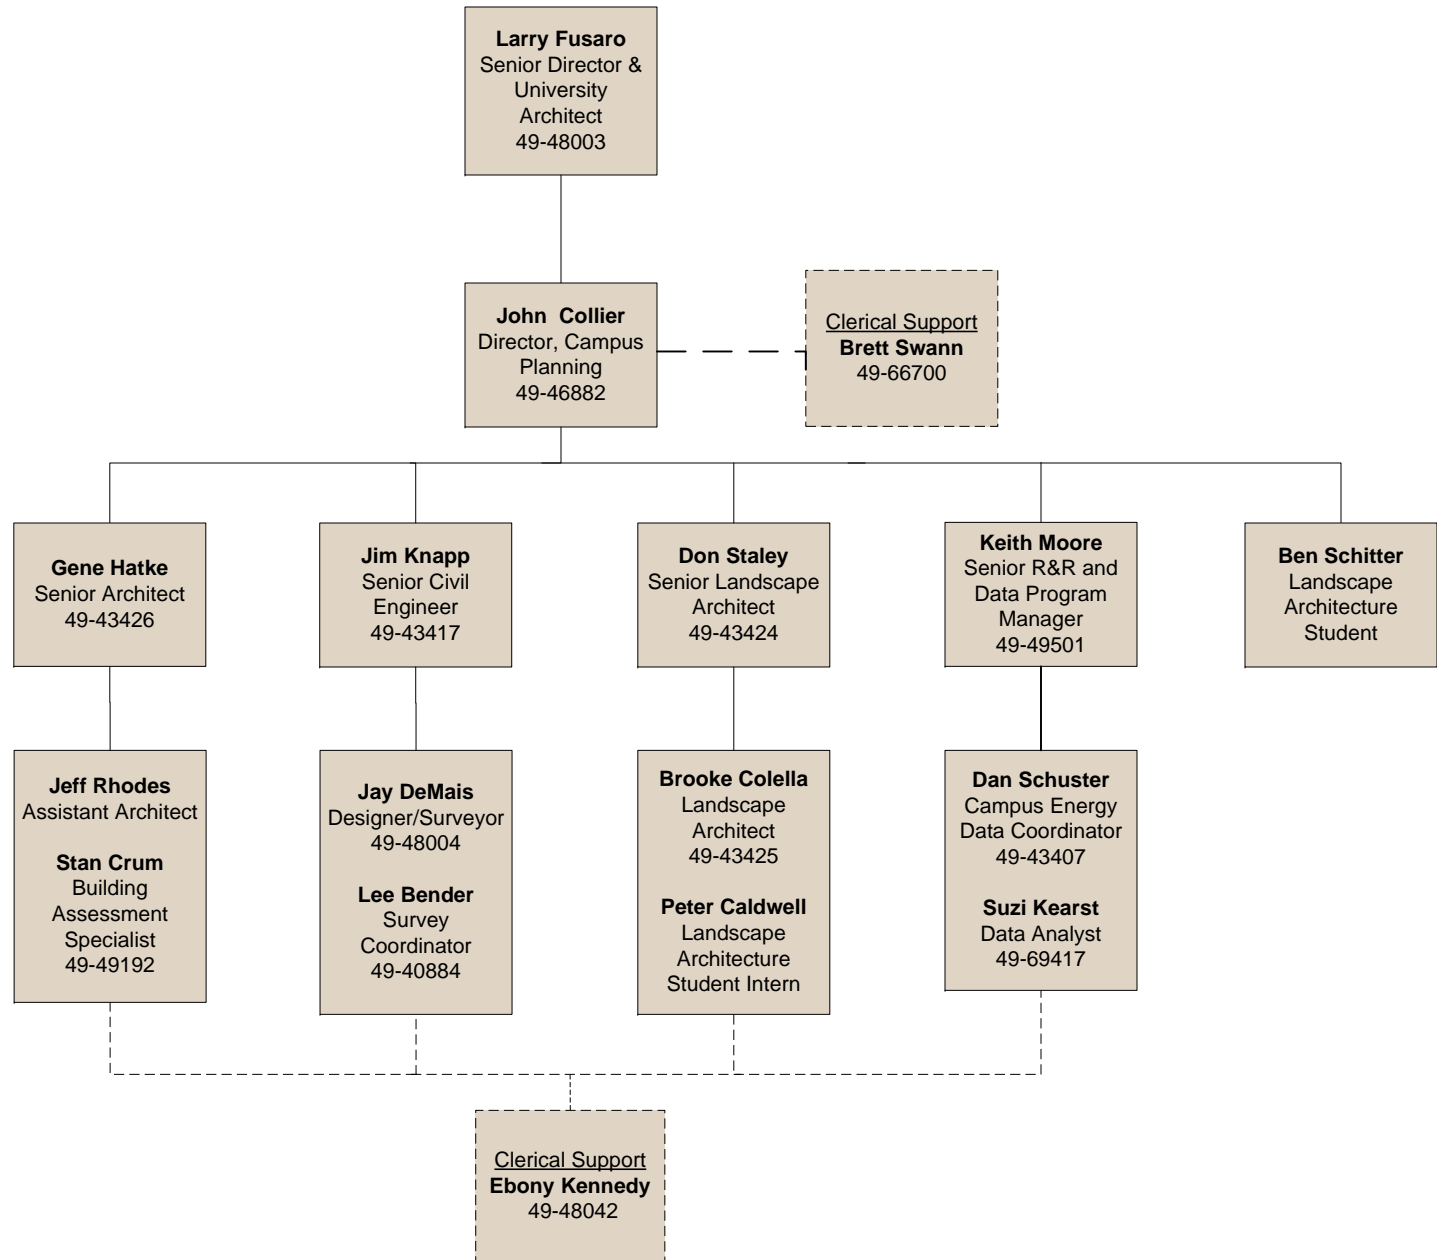

Purdue University

Office of the University Architect

Last updated October 2009

Office of the University Architect
Engineering & Design Services

Office of the University Architect
Campus Planning

Office of the University Architect
Maps & Records