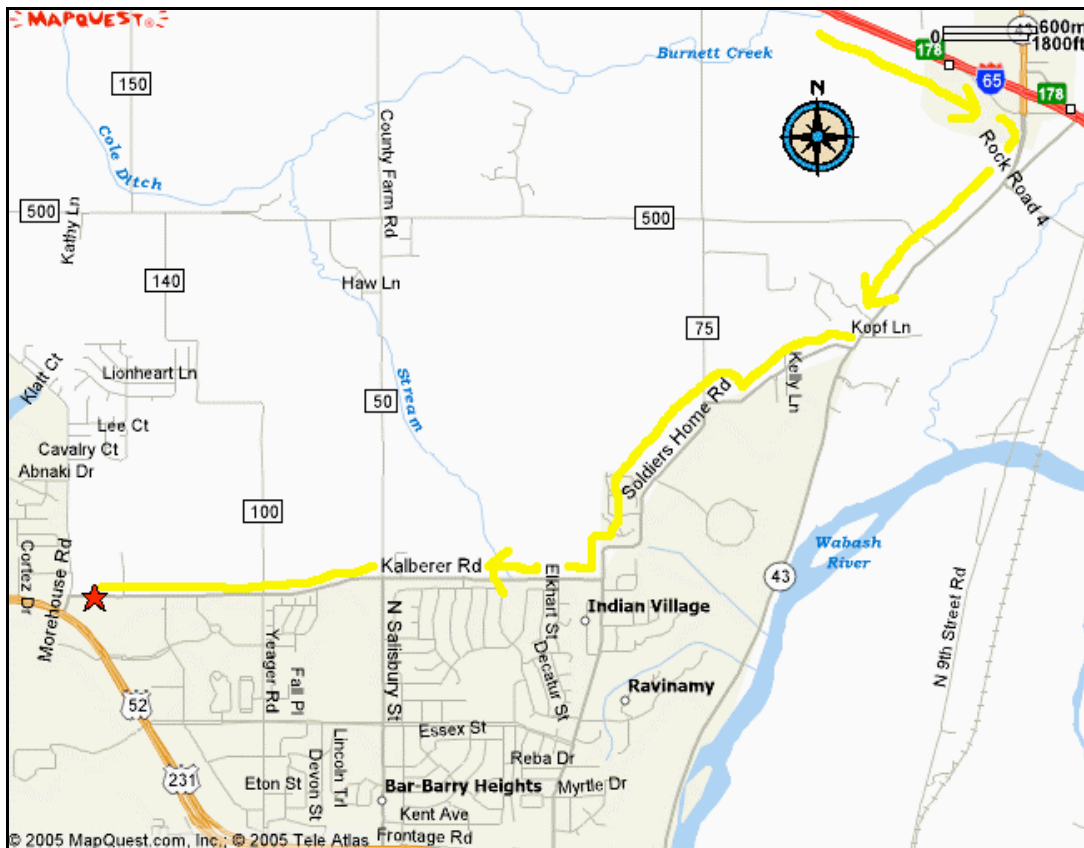

Directions to OnePurdue From Southbound I-65:

1. Go south on I-65 toward Lafayette and Indianapolis.
2. Take the IN-43 exit (Exit 178) toward Brookston/West Lafayette.
3. Turn right onto IN-43.
4. Turn right onto Soldiers Home Road.
5. Turn right onto Kalberer Road/W 350 N.
6. Continue to follow W 350 N.
7. The Ross Enterprise Center is the only one at the intersection of Kalberer Road and Kent Avenue. It has roundish corners.
8. Turn left onto Kent Avenue and then right into the parking lot. Park anywhere. There is no sign on our side of the building, but "OnePurdue" is on the front doors. (See photo of building and entrance below.)
9. Need further directions? Call (765) 494-2400.