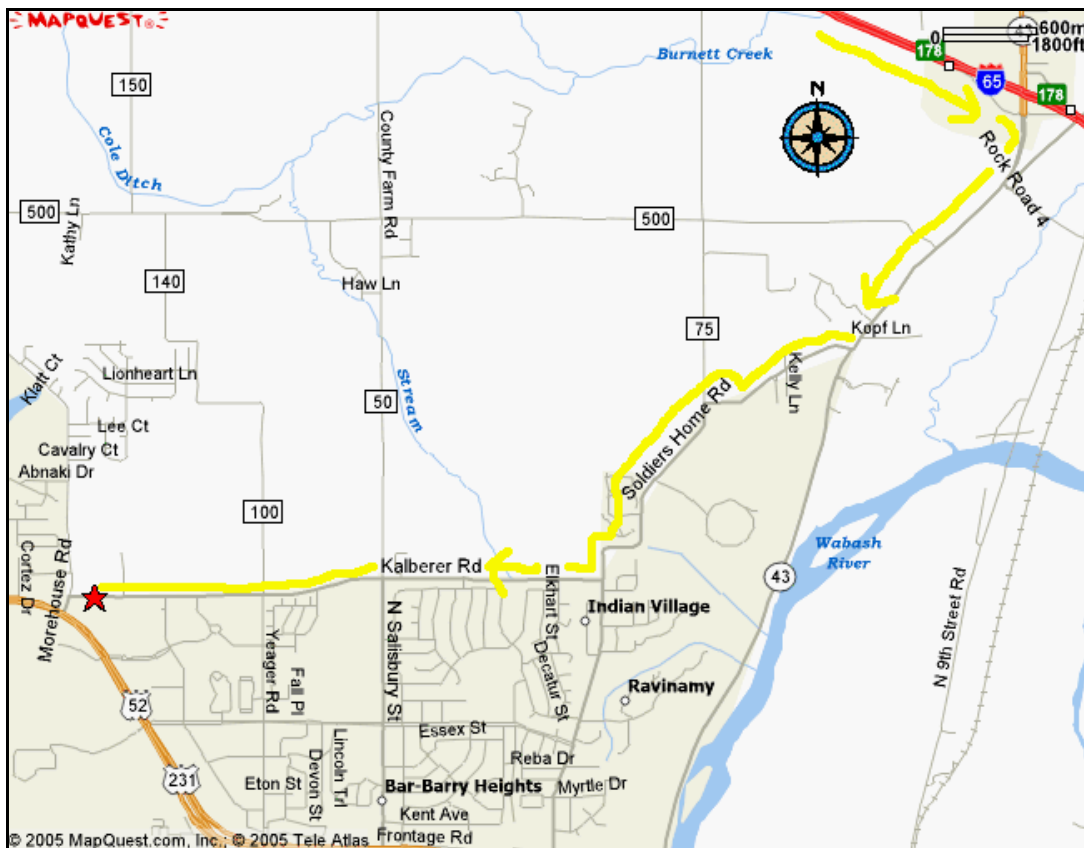

Directions to OnePurdue From Southbound I-65:

1. Go south on I-65 toward Lafayette and Indianapolis.
2. Take the IN-43 exit (Exit 178) toward Brookston/West Lafayette.
3. Turn right onto IN-43.
4. Turn right onto Soldiers Home Road.
5. Turn right onto Kalberer Road/W 350 N.
6. Continue to follow W 350 N.
7. The Ross Enterprise Center is the only one at the intersection of Kalberer Road and Kent Avenue. It has roundish corners.
8. Turn left onto Kent Avenue and then right into the parking lot. Park anywhere. There is no sign on our side of the building, but “OnePurdue” is on the front doors. (See photo of building and entrance below.)
9. Need further directions? Call (765) 494-2400.