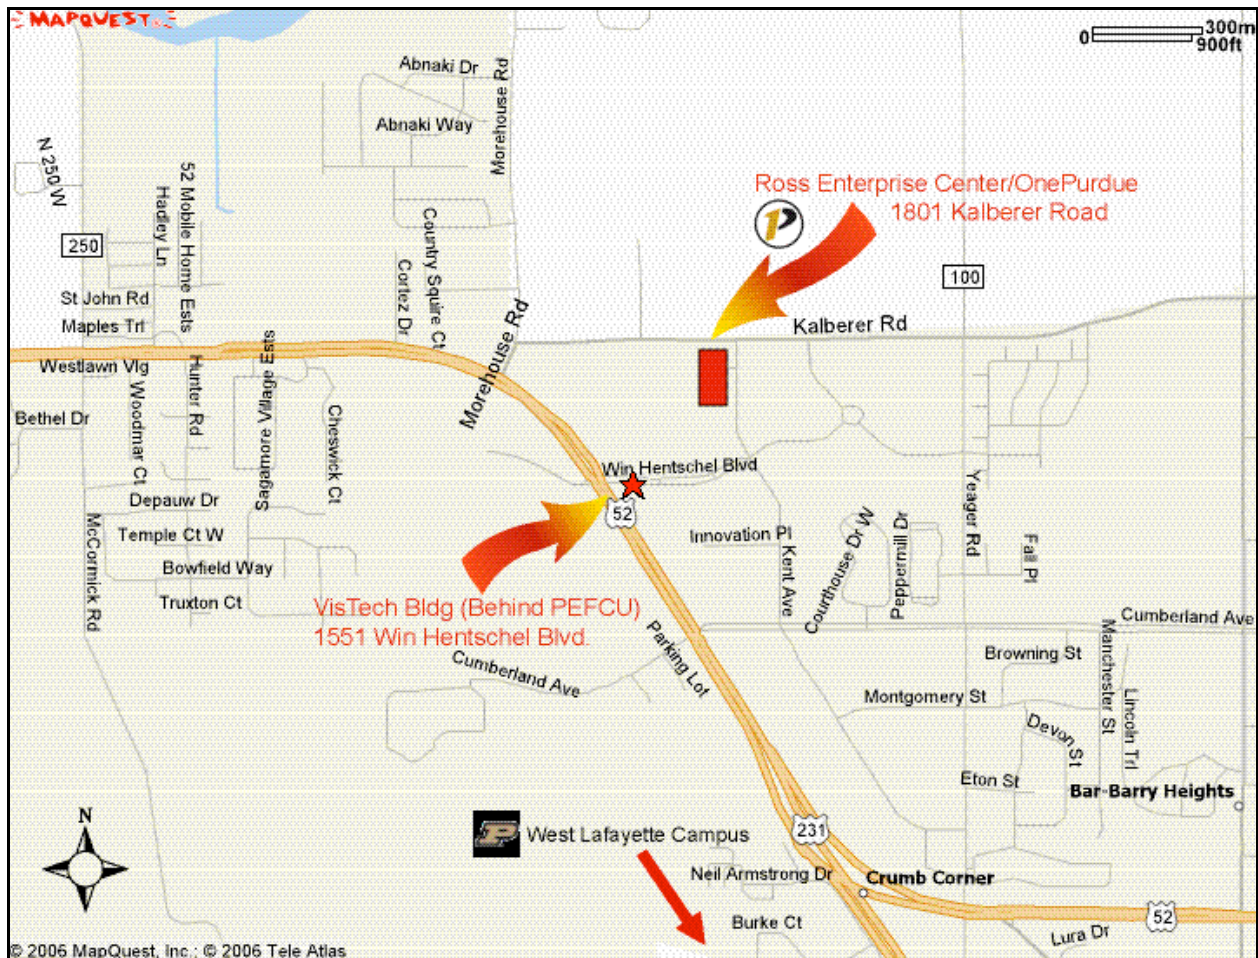

Directions to the Ross Enterprise Center and the VisTech Building (From the West Lafayette Campus):

1. Take Northwestern north to where it runs into US-52.
2. Get into the right-hand lane as soon as possible and look for the Purdue Credit Union (PEFCU) building on the right. (There is a gas station across the street.) This is Win Hentschel Blvd. Turn right onto Win Hentschel.
3. The VisTech building (1551 Win Hentschel Boulevard) is behind the PEFCU building on your right.
4. If going to the Ross Enterprise Center (ROSS), continue on Win Hentschel for about another block until you come to Kent Ave. (the next intersection). You will see International Sports ahead. Turn left on Kent. ROSS is the building on your left, just before Kalberer Road. Park in OnePurdue's lot, which is nearest the road. If lot is full, you can park at the back of the building or on Kent Ave.

[Click here for maps and directions to the PEFCU building from another location.](#)