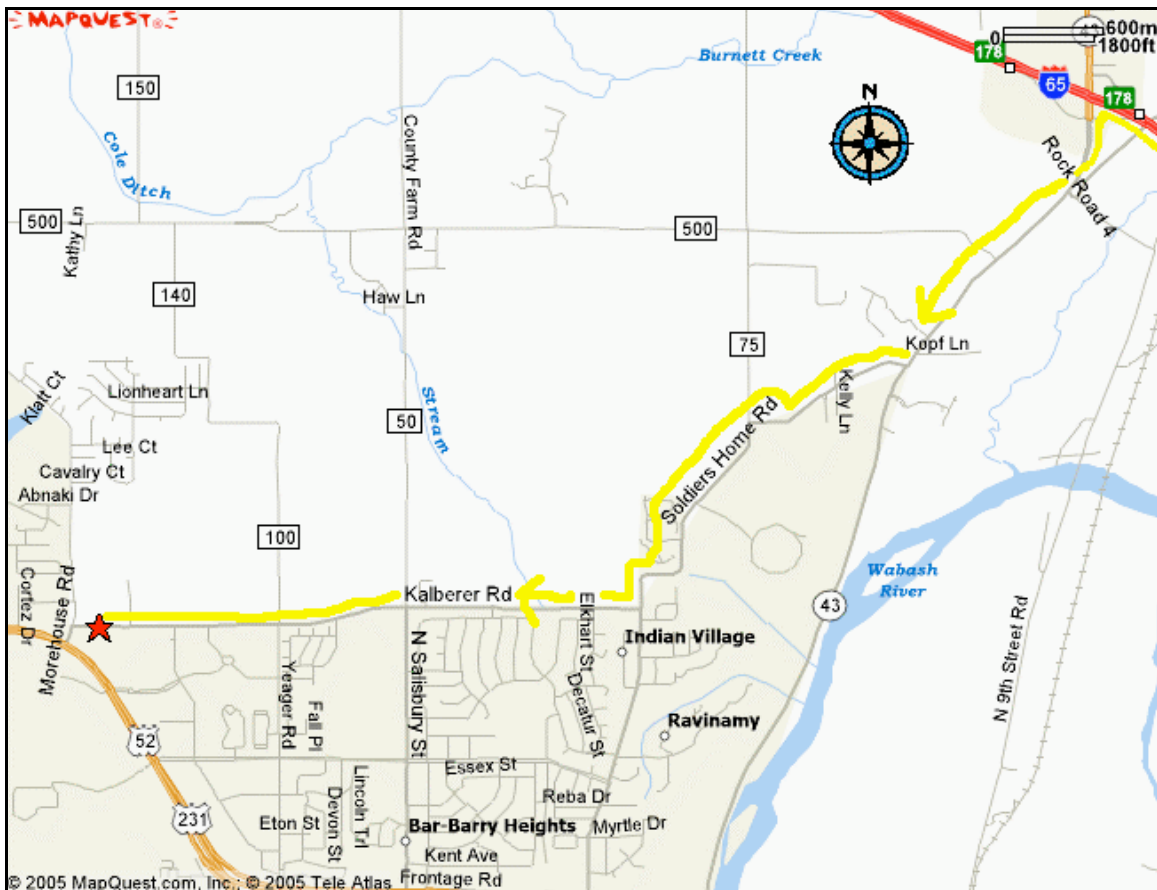

Directions to OnePurdue From Northbound I-65:

1. Go north on I-65 toward Lafayette and Chicago.
2. Take the IN-43 exit (Exit 178) toward Brookston/West Lafayette.
3. Turn left onto IN-43.
4. Turn right onto Soldiers Home Road.
5. Turn right onto Kalberer Road/W 350 N.
6. Continue to follow W 350 N.
7. The Ross Enterprise Center is the only one at the intersection of Kalberer Road and Kent Avenue. It has roundish corners.
8. Turn left onto Kent Avenue and then right into the parking lot. Park anywhere. There is no sign on our side of the building, but “OnePurdue” is on the front doors. (See photo of building and entrance below.)
9. Need further help? Call (765) 494-2400.