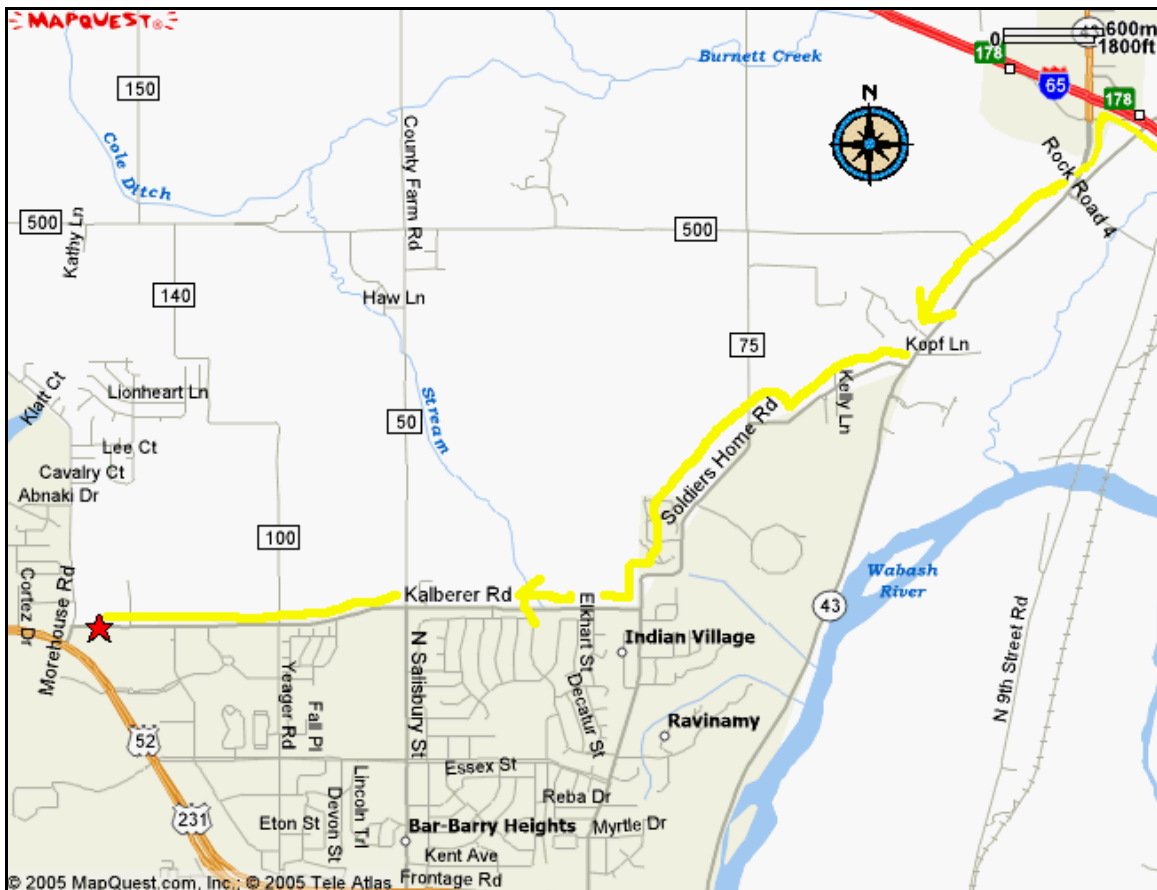

Directions to OnePurdue From Northbound I-65:

1. Go north on I-65 toward Lafayette and Chicago.
2. Take the IN-43 exit (Exit 178) toward Brookston/West Lafayette.
3. Turn left onto IN-43.
4. Turn right onto Soldiers Home Road.
5. Turn right onto Kalberer Road/W 350 N.
6. Continue to follow W 350 N.
7. The Ross Enterprise Center is the only one at the intersection of Kalberer Road and Kent Avenue. It has roundish corners.
8. Turn left onto Kent Avenue and then right into the parking lot. Park anywhere. There is no sign on our side of the building, but “OnePurdue” is on the front doors. (See photo of building and entrance below.)
9. Need further help? Call (765) 494-2400.