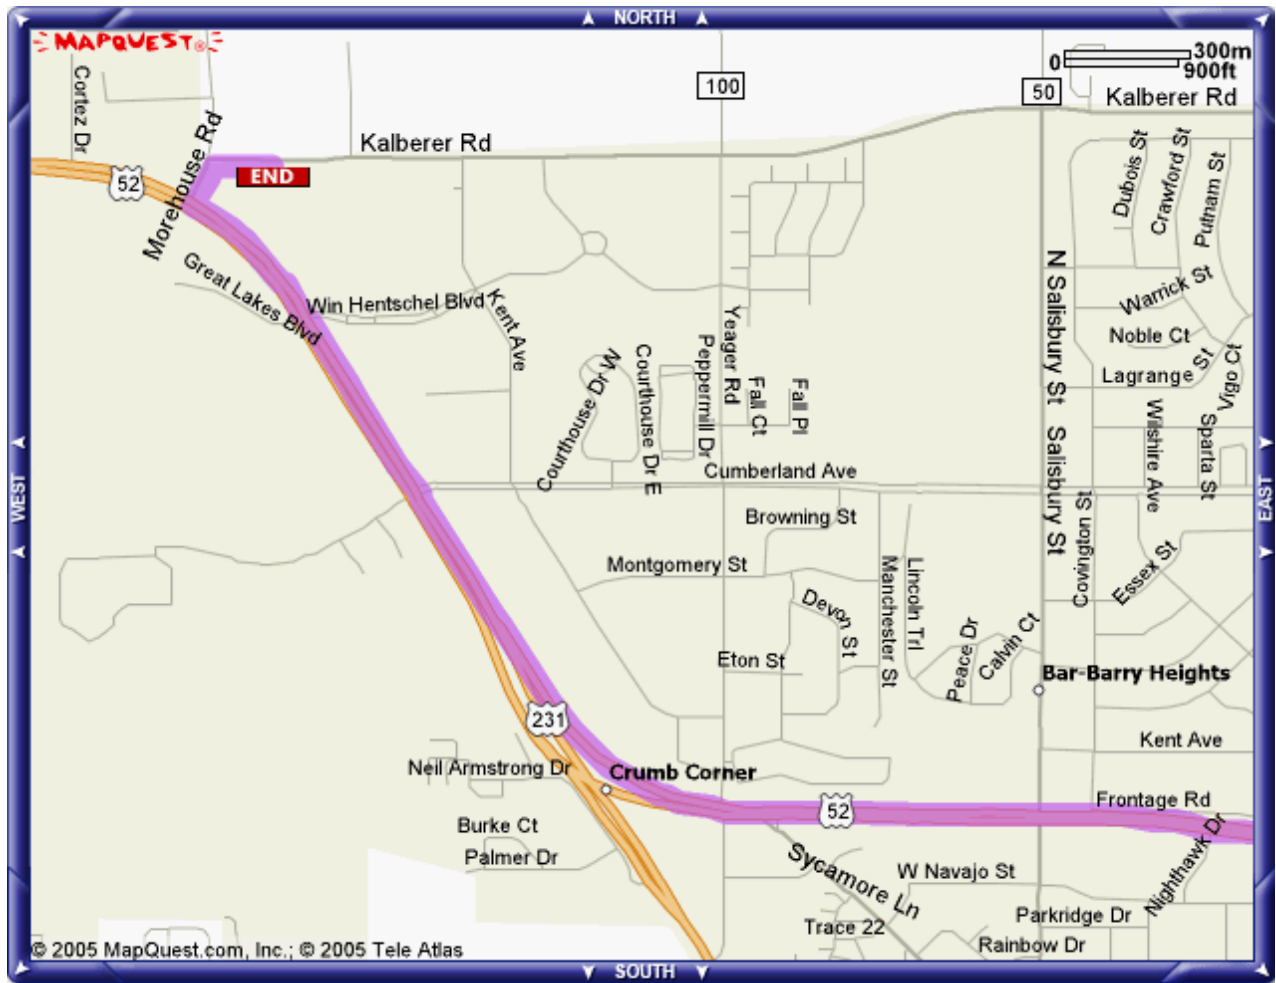

## Directions to OnePurdue From Fort Wayne:

1. Go south on I-69 toward Lafayette and Indianapolis.
2. Take the US-24 W exit (Exit 102) toward Ft. Wayne/Huntington.
3. Merge onto US-24 W toward Huntington.
4. Turn right onto US-35 N/US-24 W.
5. Take the US-35 N ramp.
6. Turn slight right onto US-35 N/US-24 W/Logansport bypass.
7. Take the IN-25 ramp toward Logansport/Lafayette/Delphi.
8. Turn right onto IN-25 S.
9. Turn slight right onto Sagamore Pkwy N/US-52 W.
10. Turn right at Morehouse Road (the intersection with the Marathon gas station).
11. Turn right almost immediately at 350 N (Kalberer Road); there will be a cemetery on your left. Just after you pass a bird-feed store on your right, you will see our building, the Ross Enterprise Center. It is the only one at the intersection of Kalberer Road and Kent Avenue. It has roundish corners. (See photo of our building and entrance below.)
12. Proceed to Kent Avenue (the next intersection). Turn right onto Kent, and then right into the parking lot. Park anywhere. (There is no sign on our side of the building, but "OnePurdue" is on the front doors.)
13. Need further directions? Call (765) 494-2400.

OnePurdue  
Ross Enterprise Center  
Purdue Research Park  
3495 Kent Avenue  
West Lafayette, IN 47906  
(765) 494-2400