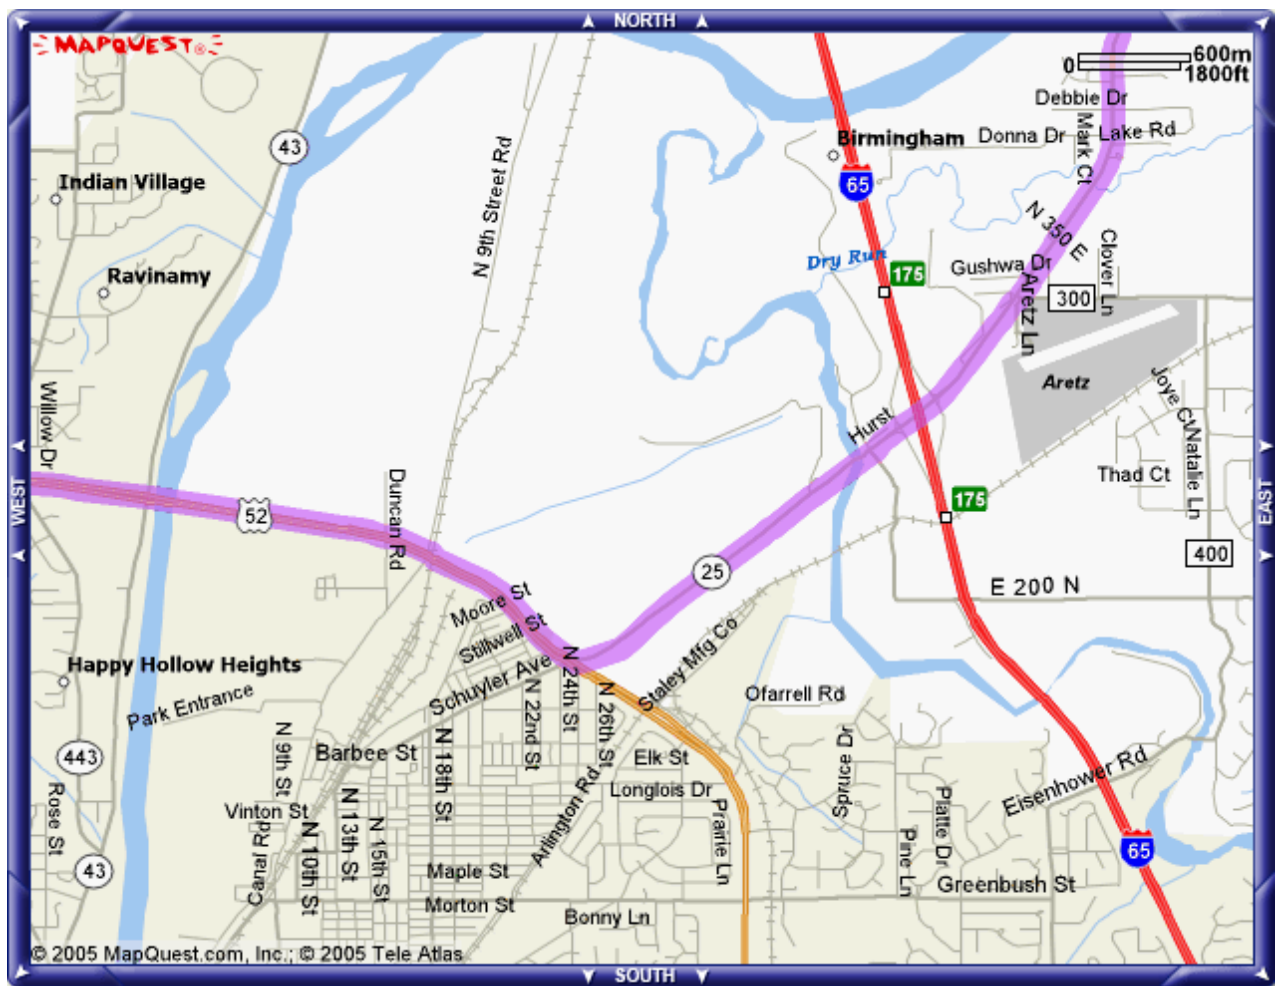

## Directions to OnePurdue From Fort Wayne:

1. Go south on I-69 toward Lafayette and Indianapolis.
2. Take the US-24 W exit (Exit 102) toward Ft. Wayne/Huntington.
3. Merge onto US-24 W toward Huntington.
4. Turn right onto US-35 N/US-24 W.
5. Take the US-35 N ramp.
6. Turn slight right onto US-35 N/US-24 W/Logansport bypass.
7. Take the IN-25 ramp toward Logansport/Lafayette/Delphi.
8. Turn right onto IN-25 S.
9. Turn slight right onto Sagamore Pkwy N/US-52 W.
10. Turn right at Morehouse Road (the intersection with the Marathon gas station).
11. Turn right almost immediately at 350 N (Kalberer Road); there will be a cemetery on your left. Just after you pass a bird-feed store on your right, you will see our building, the Ross Enterprise Center. It is the only one at the intersection of Kalberer Road and Kent Avenue. It has roundish corners. (See photo of our building and entrance below.)
12. Proceed to Kent Avenue (the next intersection). Turn right onto Kent, and then right into the parking lot. Park anywhere. (There is no sign on our side of the building, but "OnePurdue" is on the front doors.)
13. Need further directions? Call (765) 494-2400.