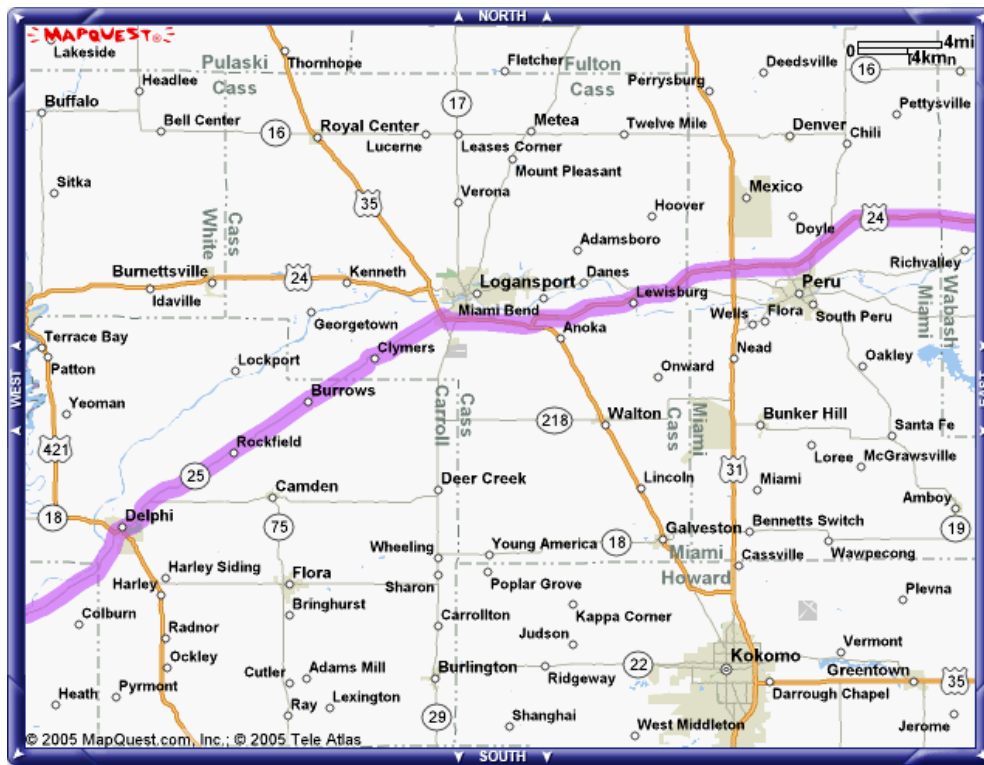

## Directions to OnePurdue From Fort Wayne:

1. Go south on I-69 toward Lafayette and Indianapolis.
2. Take the US-24 W exit (Exit 102) toward Ft. Wayne/Huntington.
3. Merge onto US-24 W toward Huntington.
4. Turn right onto US-35 N/US-24 W.
5. Take the US-35 N ramp.
6. Turn slight right onto US-35 N/US-24 W/Logansport bypass.
7. Take the IN-25 ramp toward Logansport/Lafayette/Delphi.
8. Turn right onto IN-25 S.
9. Turn slight right onto Sagamore Pkwy N/US-52 W.
10. Turn right at Morehouse Road (the intersection with the Marathon gas station).
11. Turn right almost immediately at 350 N (Kalberer Road); there will be a cemetery on your left. Just after you pass a bird-feed store on your right, you will see our building, the Ross Enterprise Center. It is the only one at the intersection of Kalberer Road and Kent Avenue. It has roundish corners. (See photo of our building and entrance below.)
12. Proceed to Kent Avenue (the next intersection). Turn right onto Kent, and then right into the parking lot. Park anywhere. (There is no sign on our side of the building, but "OnePurdue" is on the front doors.)
13. Need further directions? Call (765) 494-2400.