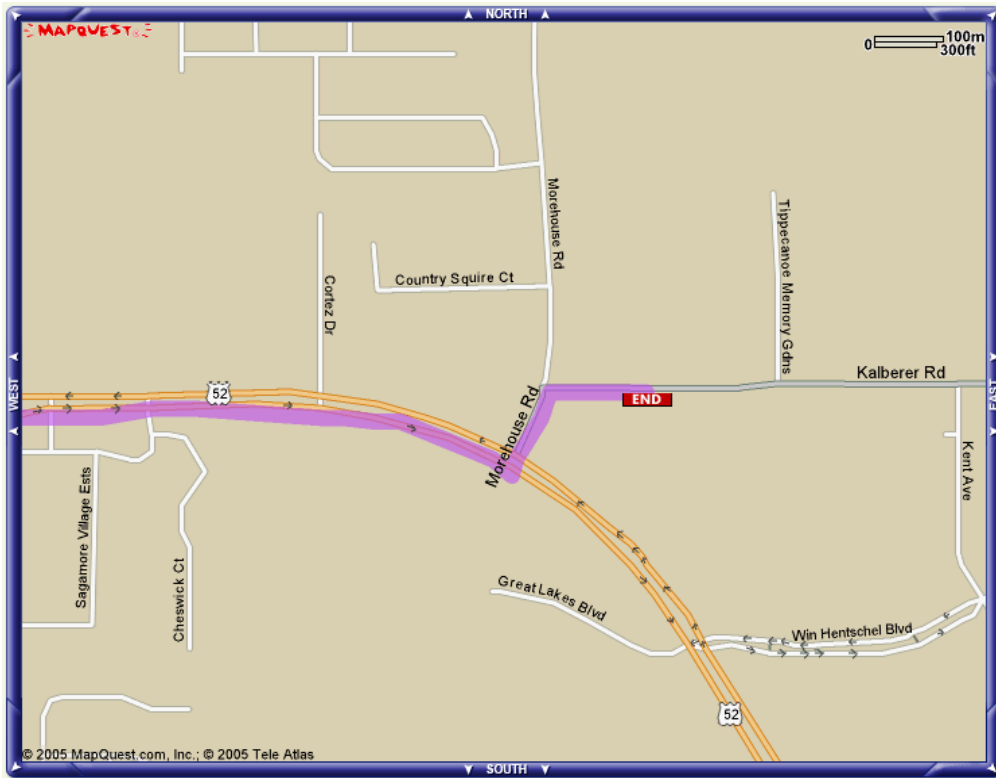

Directions to OnePurdue From Calumet:

1. Go south on I-65 toward Lafayette and Indianapolis.
2. Take Exit 193 to South U.S. 231.
3. Turn right onto 231.
4. Turn left onto East U.S. 52.
5. Turn left at Morehouse Road.
6. Turn right almost immediately at 350 N (Kalberer Road). Just after you pass a bird-feed store on your right, you will see our building, the Ross Enterprise Center. It is the only one at the intersection of Kalberer Road and Kent Avenue. It has roundish corners. (See photo of our building and entrance below.)
7. Proceed to Kent Avenue (the next intersection). Turn right onto Kent, and then right into the parking lot. Park anywhere. (There is no sign on our side of the building, but “OnePurdue” is on the front doors.)
8. Need further directions? Call (765) 494-2400.

OnePurdue
Ross Enterprise Center
Purdue Research Park
3495 Kent Avenue
West Lafayette, IN 47906
(765) 494-2400