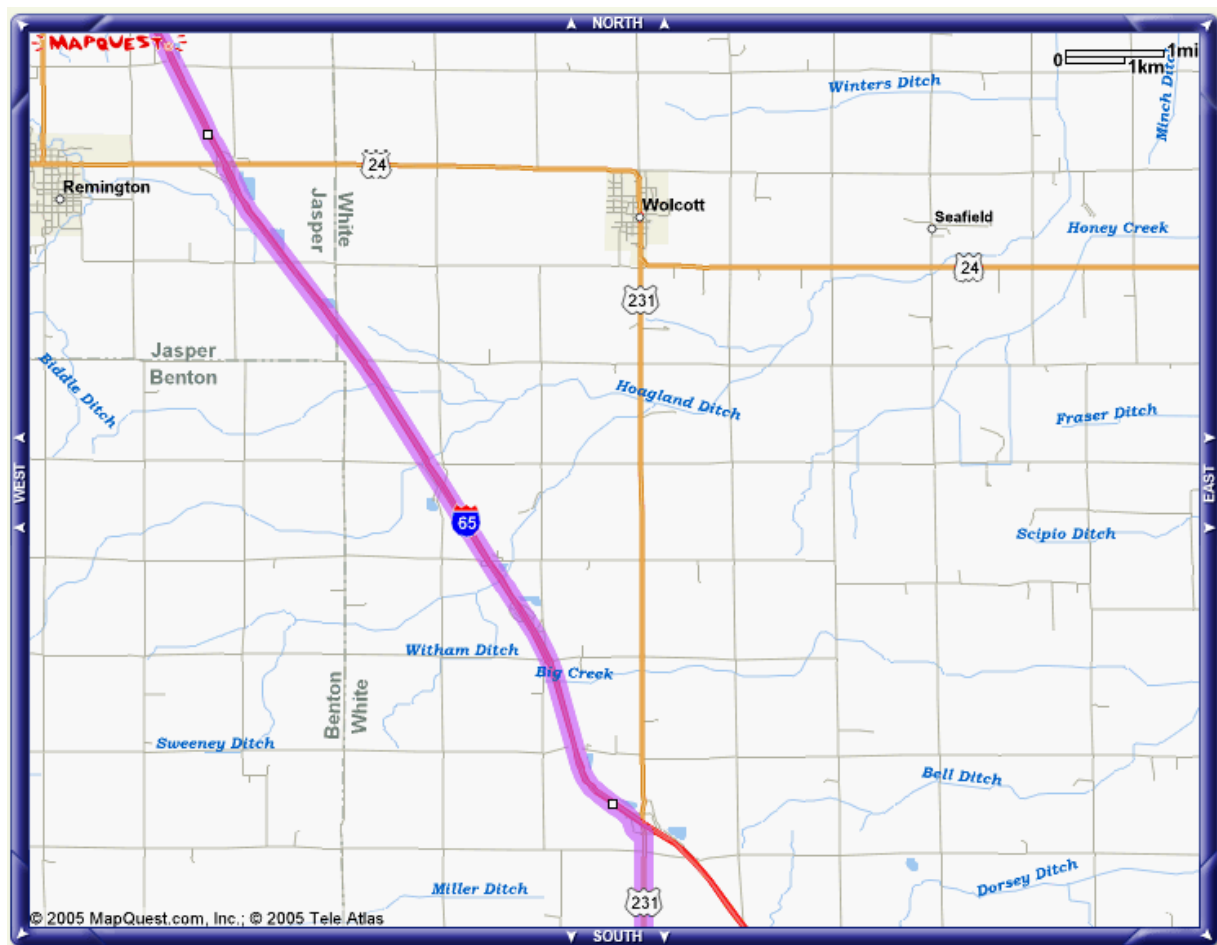

Directions to OnePurdue From Calumet:

1. Go south on I-65 toward Lafayette and Indianapolis.
2. Take Exit 193 to South U.S. 231.
3. Turn right onto 231.
4. Turn left onto East U.S. 52.
5. Turn left at Morehouse Road.
6. Turn right almost immediately at 350 N (Kalberer Road). Just after you pass a bird-feed store on your right, you will see our building, the Ross Enterprise Center. It is the only one at the intersection of Kalberer Road and Kent Avenue. It has roundish corners. (See photo of our building and entrance below.)
7. Proceed to Kent Avenue (the next intersection). Turn right onto Kent, and then right into the parking lot. Park anywhere. (There is no sign on our side of the building, but “OnePurdue” is on the front doors.)
8. Need further directions? Call (765) 494-2400.

OnePurdue
Ross Enterprise Center
Purdue Research Park
3495 Kent Avenue
West Lafayette, IN 47906
(765) 494-2400