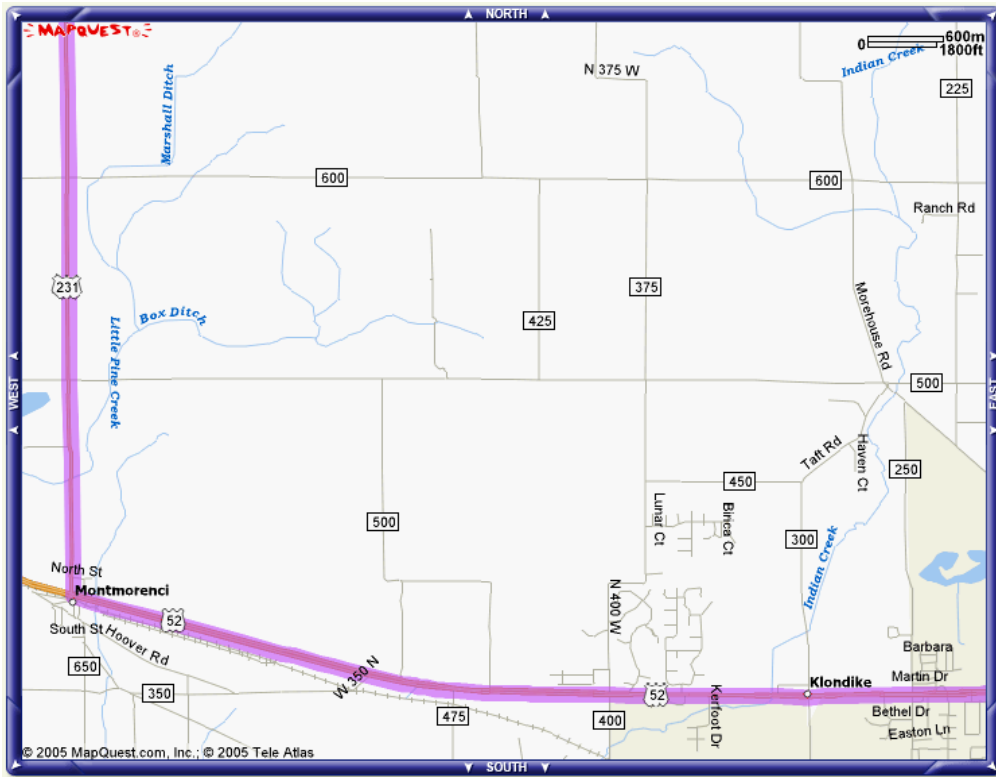

Directions to OnePurdue From Calumet:

1. Go south on I-65 toward Lafayette and Indianapolis.
2. Take Exit 193 to South U.S. 231.
3. Turn right onto 231.
4. Turn left onto East U.S. 52.
5. Turn left at Morehouse Road.
6. Turn right almost immediately at 350 N (Kalberer Road). Just after you pass a bird-feed store on your right, you will see our building, the Ross Enterprise Center. It is the only one at the intersection of Kalberer Road and Kent Avenue. It has roundish corners. (See photo of our building and entrance below.)
7. Proceed to Kent Avenue (the next intersection). Turn right onto Kent, and then right into the parking lot. Park anywhere. (There is no sign on our side of the building, but “OnePurdue” is on the front doors.)
8. Need further directions? Call (765) 494-2400.