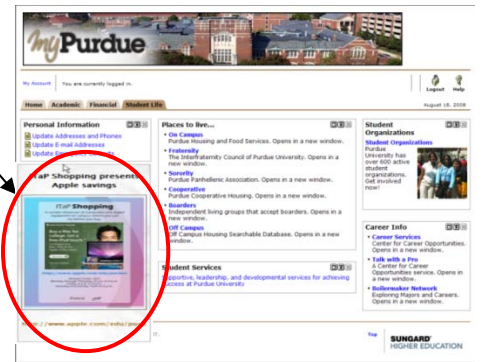

Staff e-Communications to Students

This describes the process for staff submitting electronic communications to students and where they are broadcasted.

e-Sidewalk
Flyers

Student
Organizations
Web Pages

myPurdue.purdue.edu