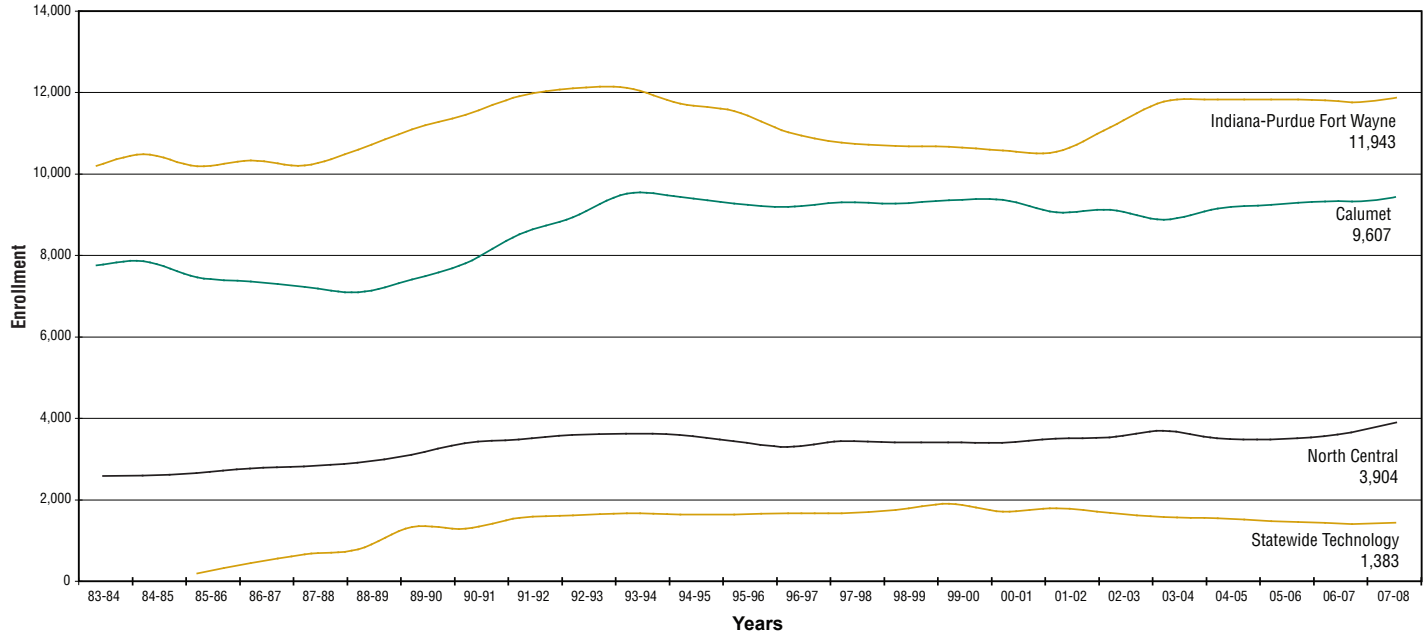

## Regional Campus Historical Enrollment

(for Fall Semester in Academic Years 1983-84 through 2007-08)

**PURDUE**  
UNIVERSITY

**DATA DIGEST** WEST LAFAYETTE  
2007-2008

Twenty-Five Years of Enrollment at Regional Campuses

Source: Office of Enrollment Management