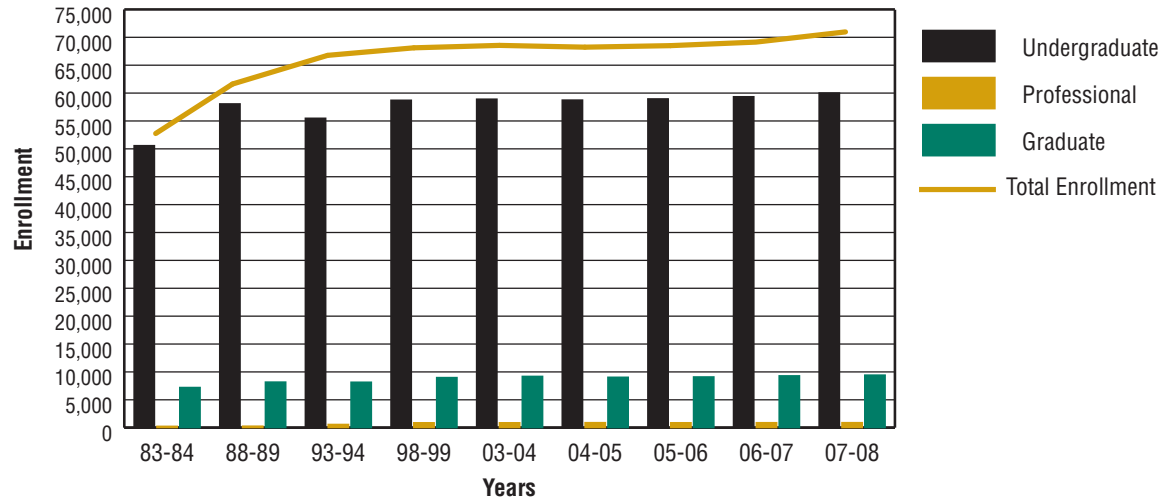

System-wide¹ Enrollment by Student Level

(for Fall Semester in Academic Years 1983-84 through 2007-08)

	1983-84	1988-89	1993-94	1998-99	2003-04	2004-05	2005-06	2006-07	2007-08
Undergraduate	45,859	53,316	56,633	56,736	58,927	58,763	58,976	59,364	60,031
Professional	298	255	298	706	900	924	905	915	922
Graduate	6,718	7,977	8,472	8,211	9,217	9,059	9,120	9,315	9,445
Total Enrollment	52,875	61,548	65,403	65,653	69,044	68,746	69,001	69,594	70,398

System-wide Student Enrollment by Student Level

¹Includes West Lafayette, Statewide Technology, Continuing Education, Calumet, North Central, Purdue schools at IUPUI, and Indiana-Purdue Fort Wayne.