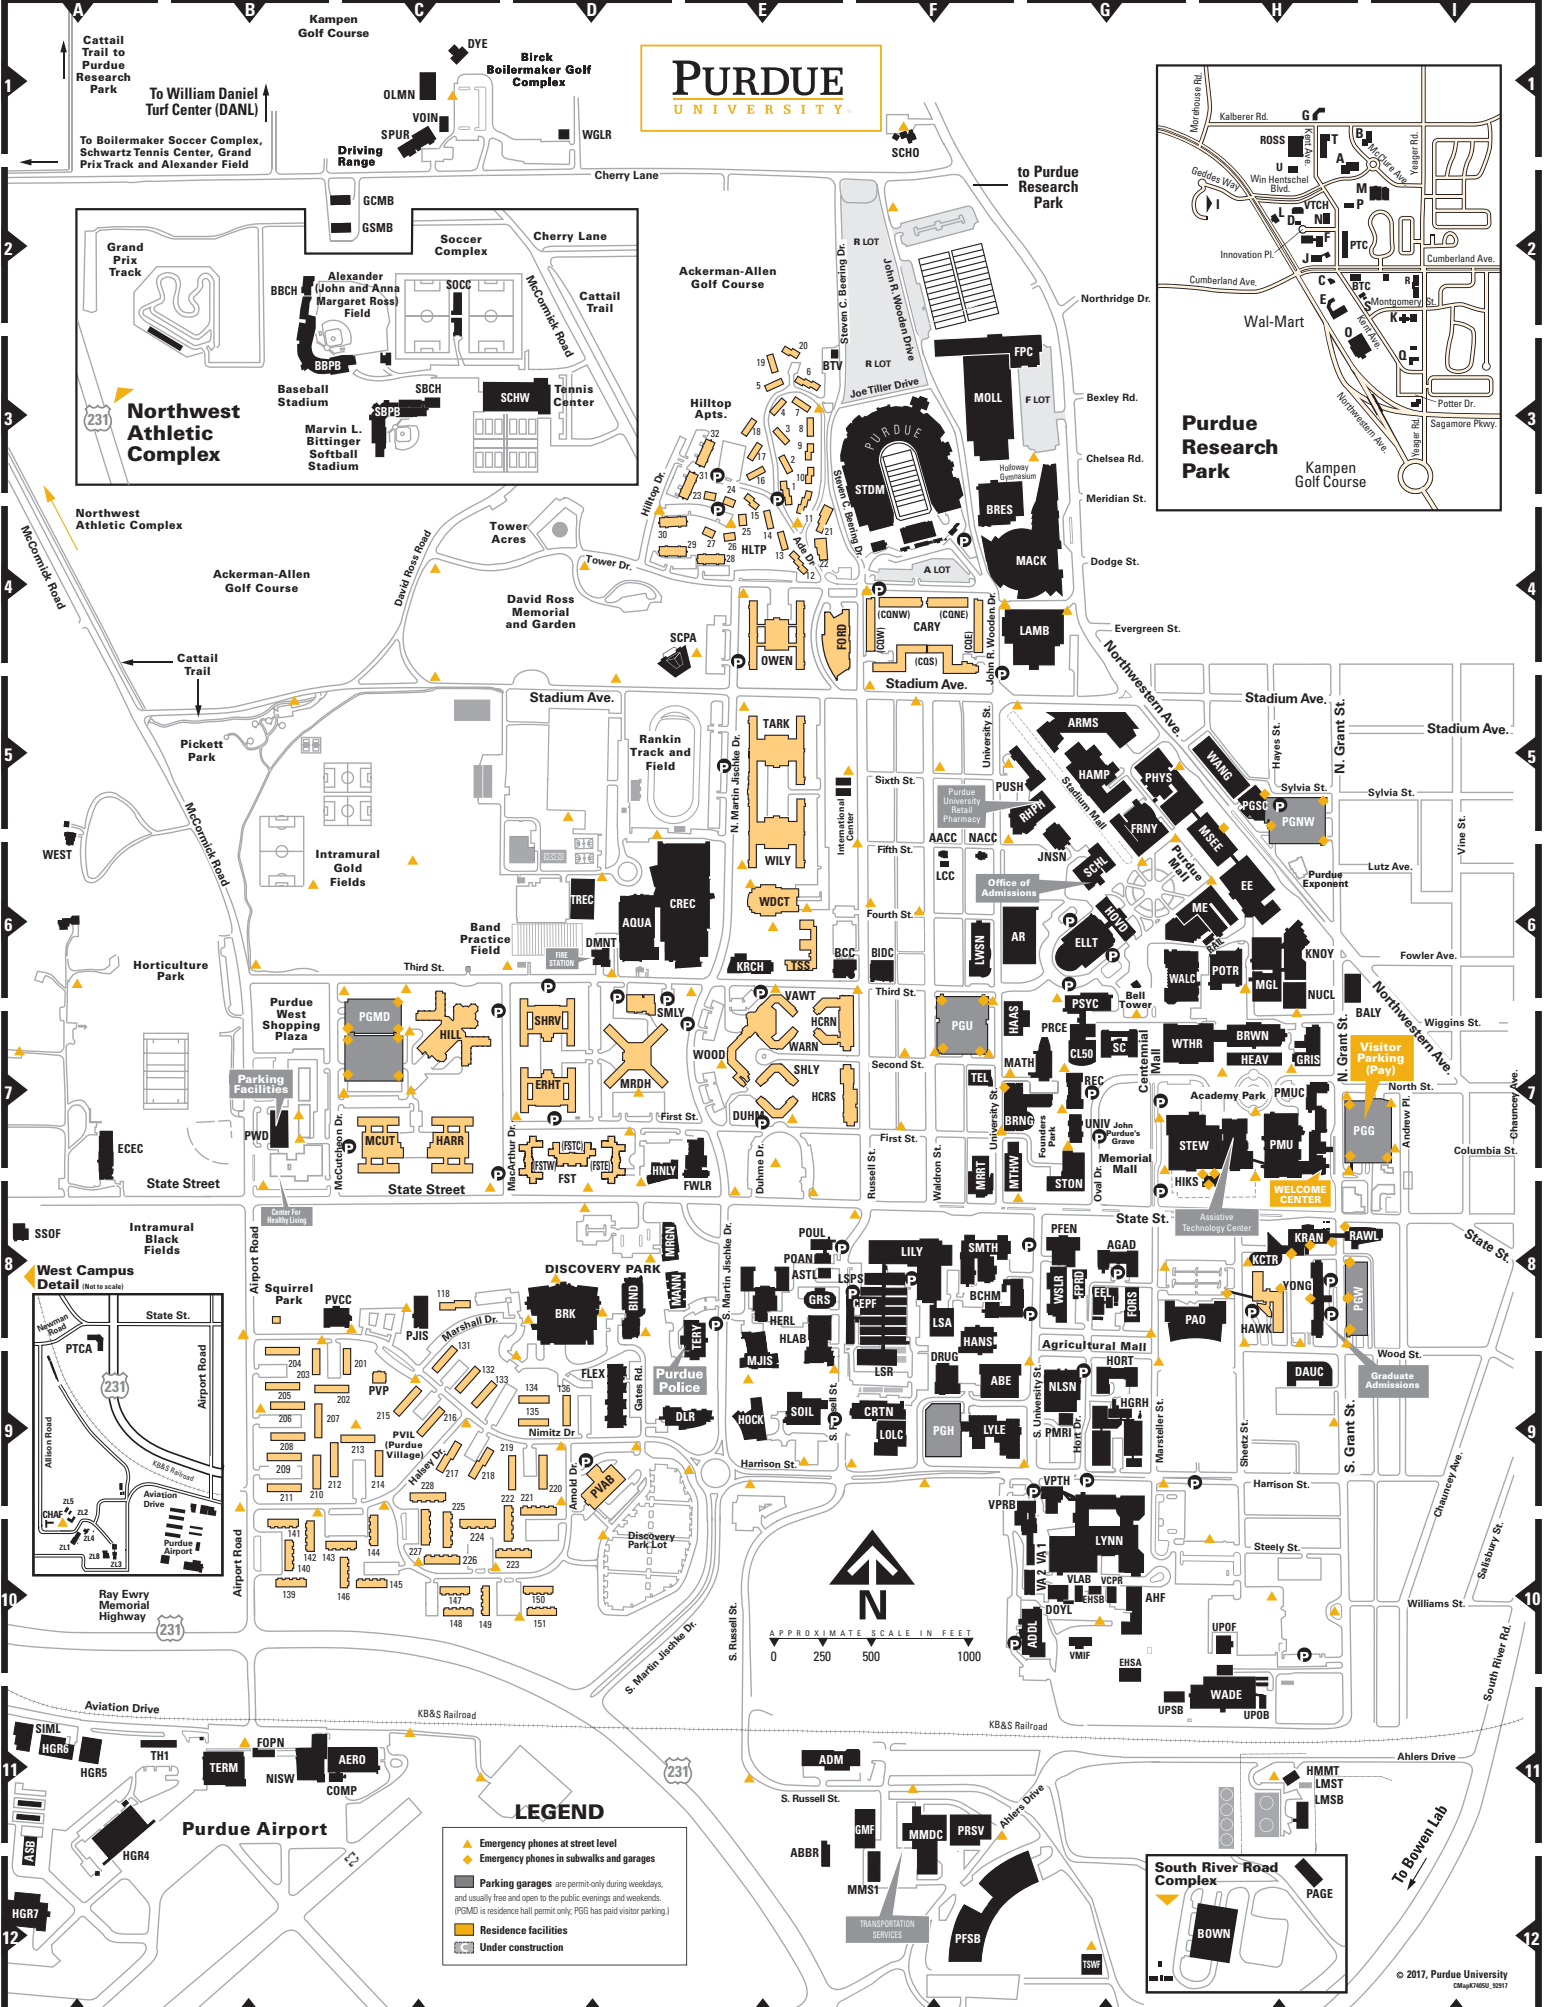

PURDUE UNIVERSITY