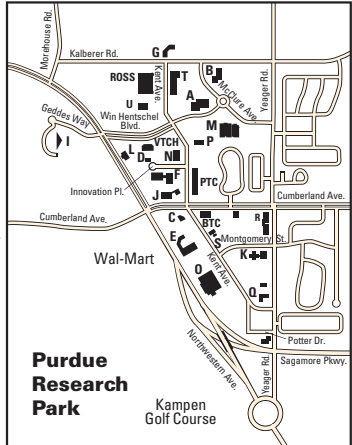

PURDUE UNIVERSITY