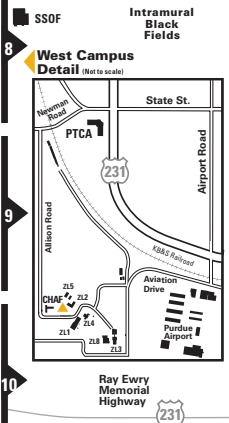

PURDUE UNIVERSITY