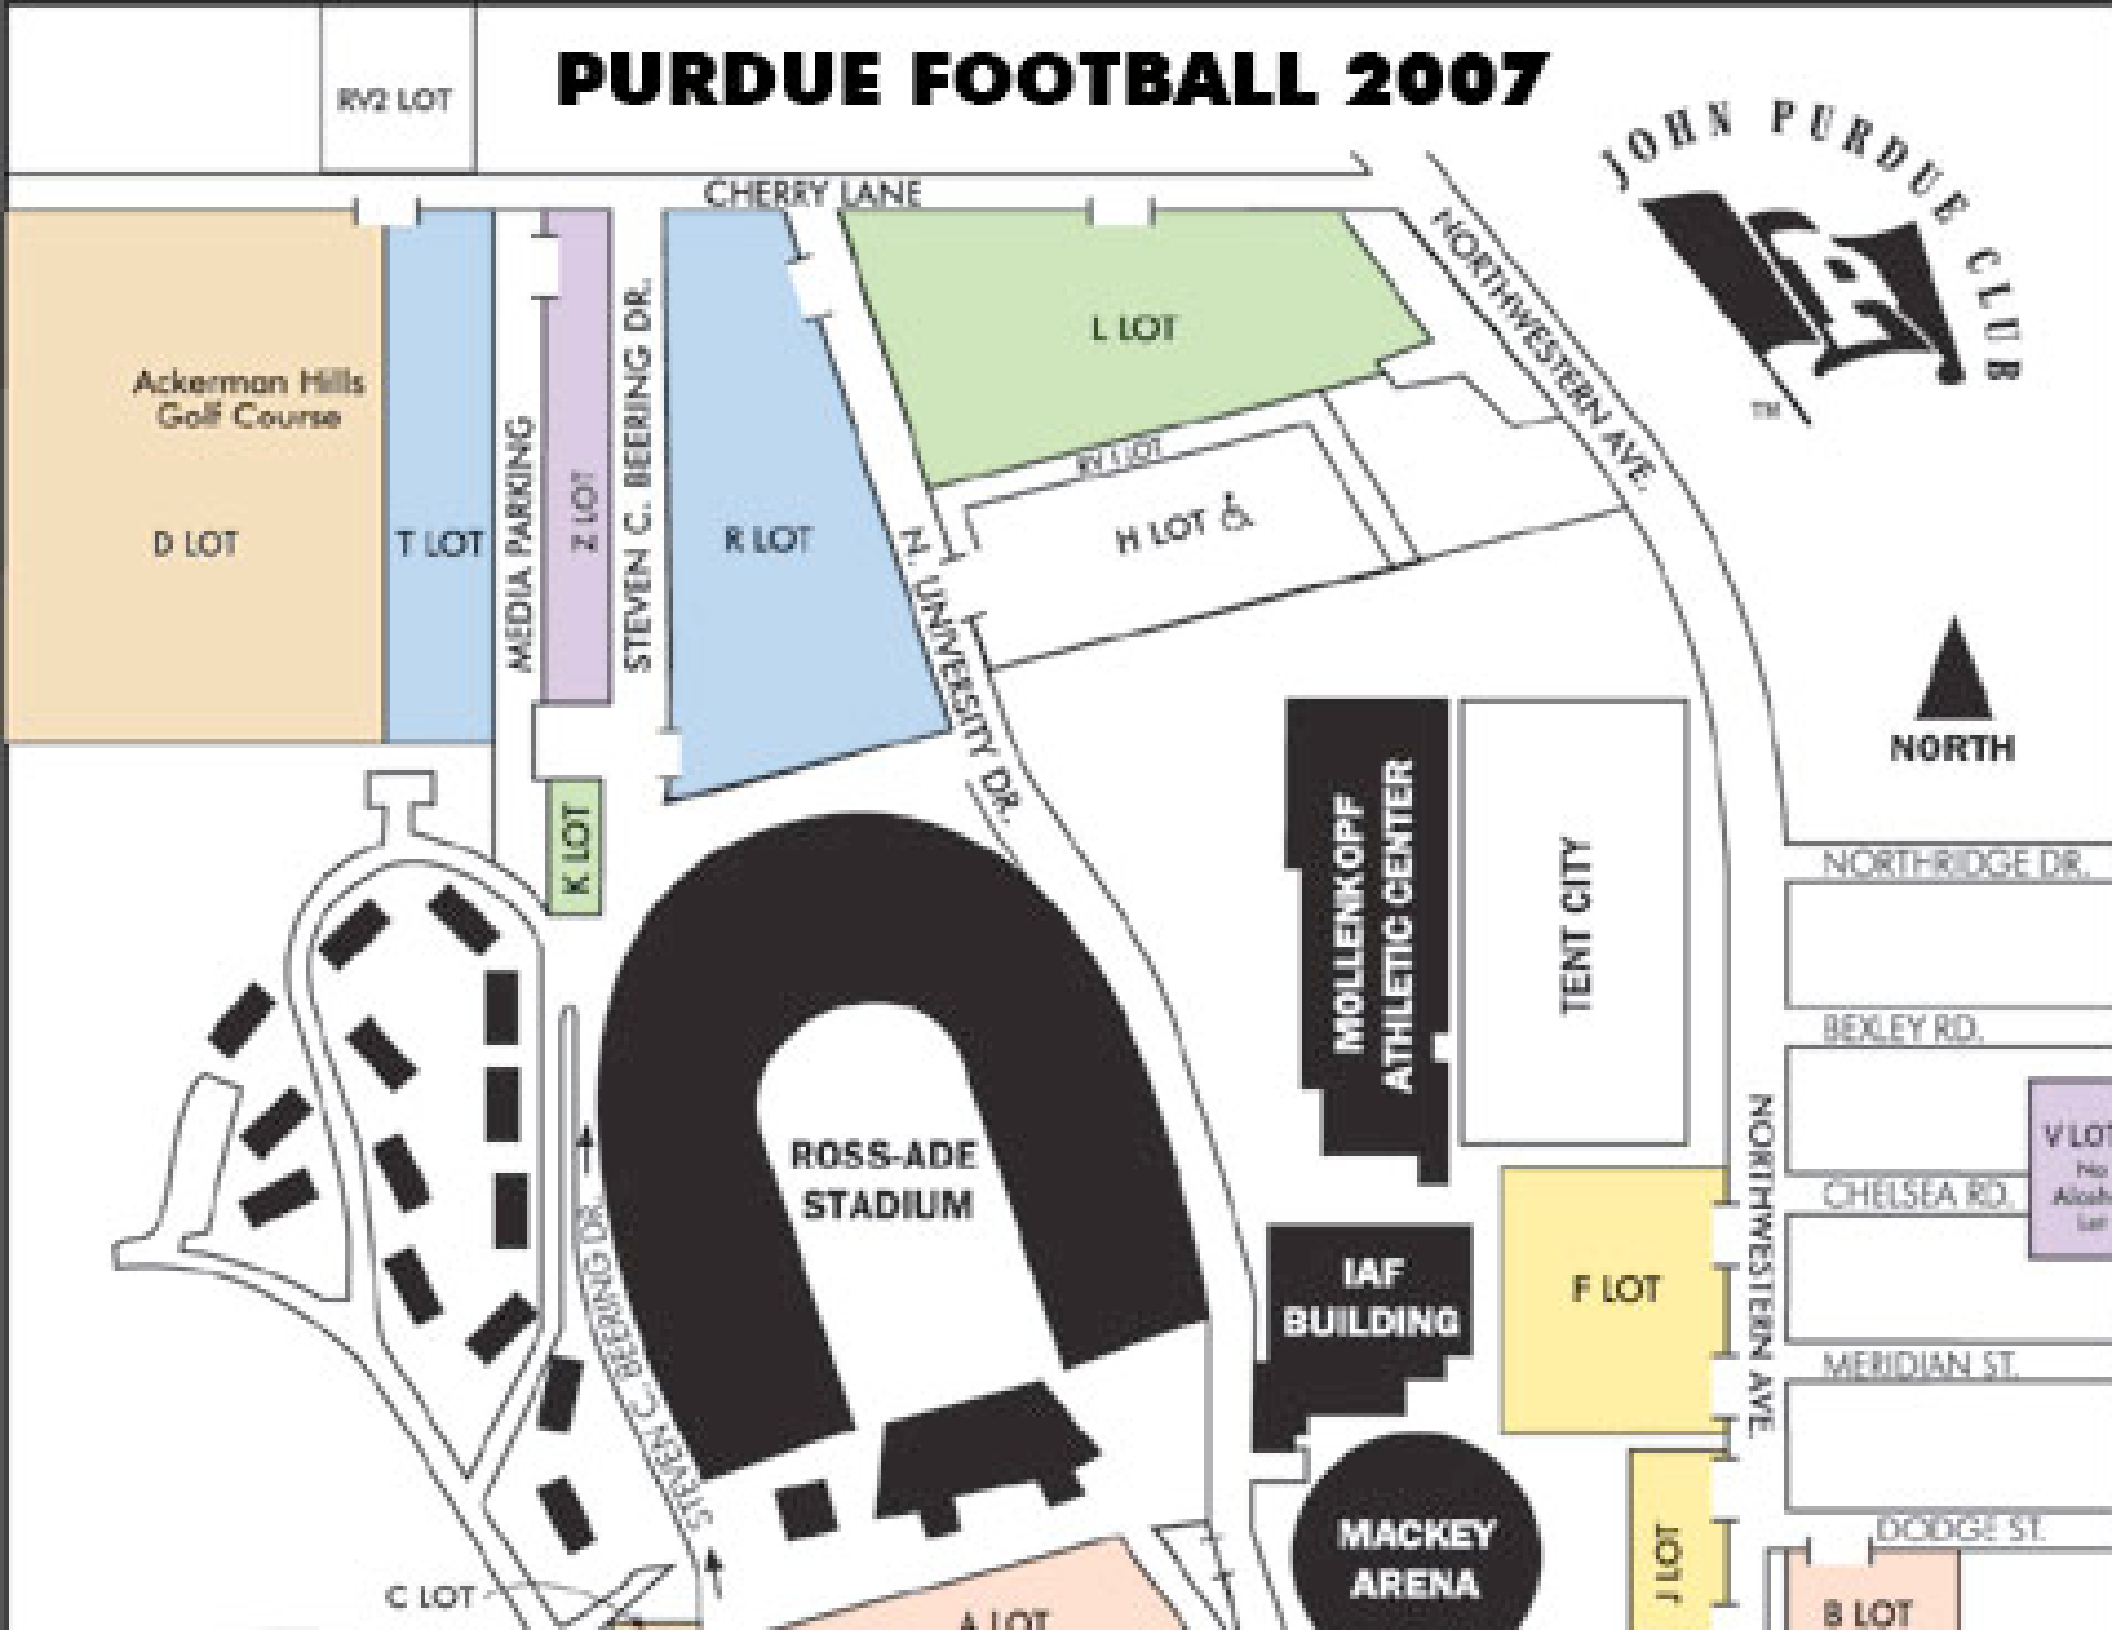

# PURDUE FOOTBALL 2007

RY2 LOT

Ackerman Hills Golf Course

D LOT

T LOT

MEDIA PARKING

Z LOT

STEVEN C. BEERING DR.

CHERRY LANE

R LOT

N. UNIVERSITY DR.

L LOT

H LOT

H LOT

NORTHWESTERN AVE.

NORTH

NORTHRIDGE DR.

BEXLEY RD.

CHELSEA RD.

MERIDIAN ST.

DODGE ST.

MOLLENKOPF ATHLETIC CENTER

TENT CITY

ROSS-ADE STADIUM

IAF BUILDING

F LOT

MACKEY ARENA

J LOT

B LOT

C LOT

A LOT

V LOT