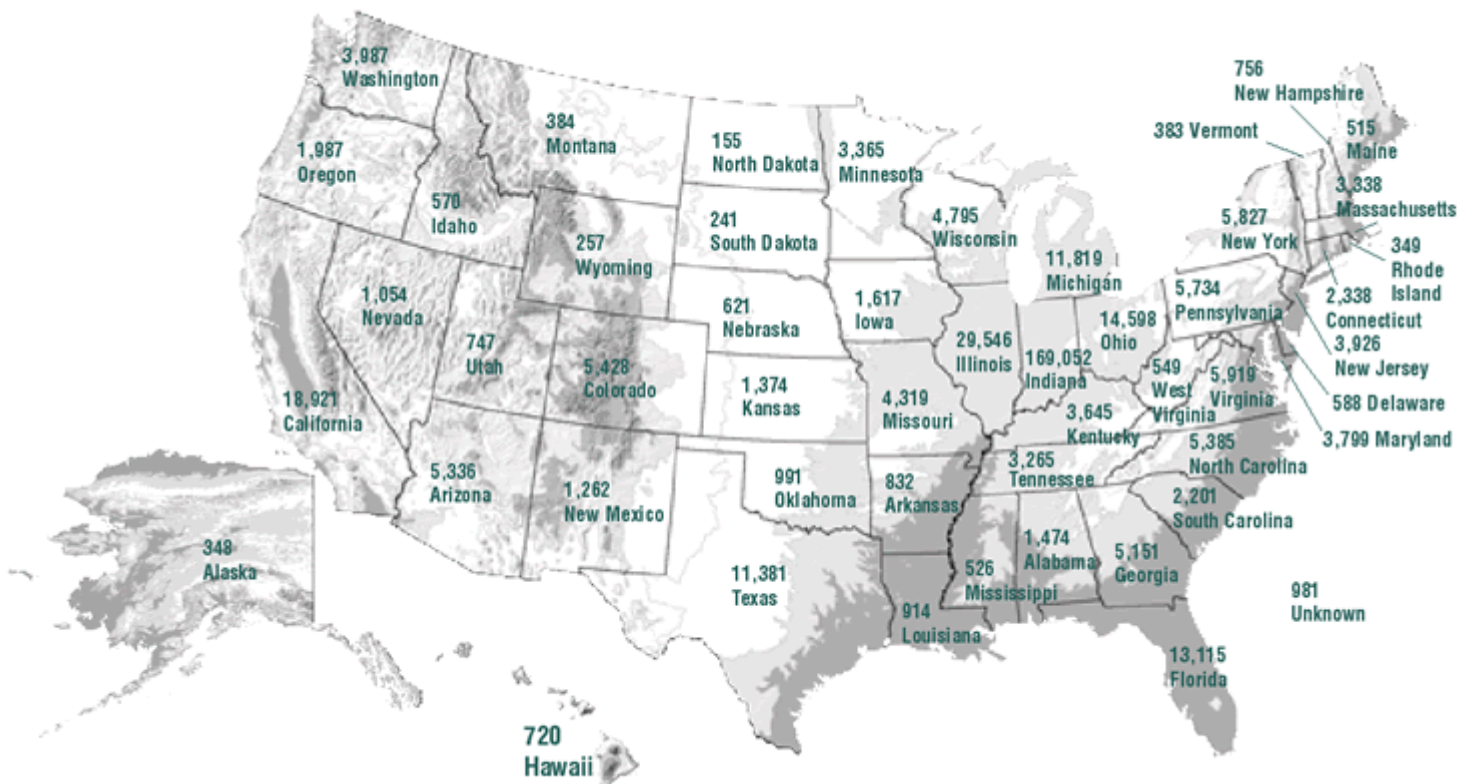

On campus Purdue Fire Department is located in the middle of residence hall campus.

PURDUE

BOILERMAKERS

Distribution of Alumni by Residence 2005

United States	366,385
U.S. Territories	1,134
Military	307
International	10,832
Unknown	5,303
TOTAL	383,961

Note: Includes graduates and former students. Military includes only individuals with an Army Post Office or Fleet Post Office address.

U.S. Territories includes District of Columbia.

*Includes all Purdue alumni systemwide