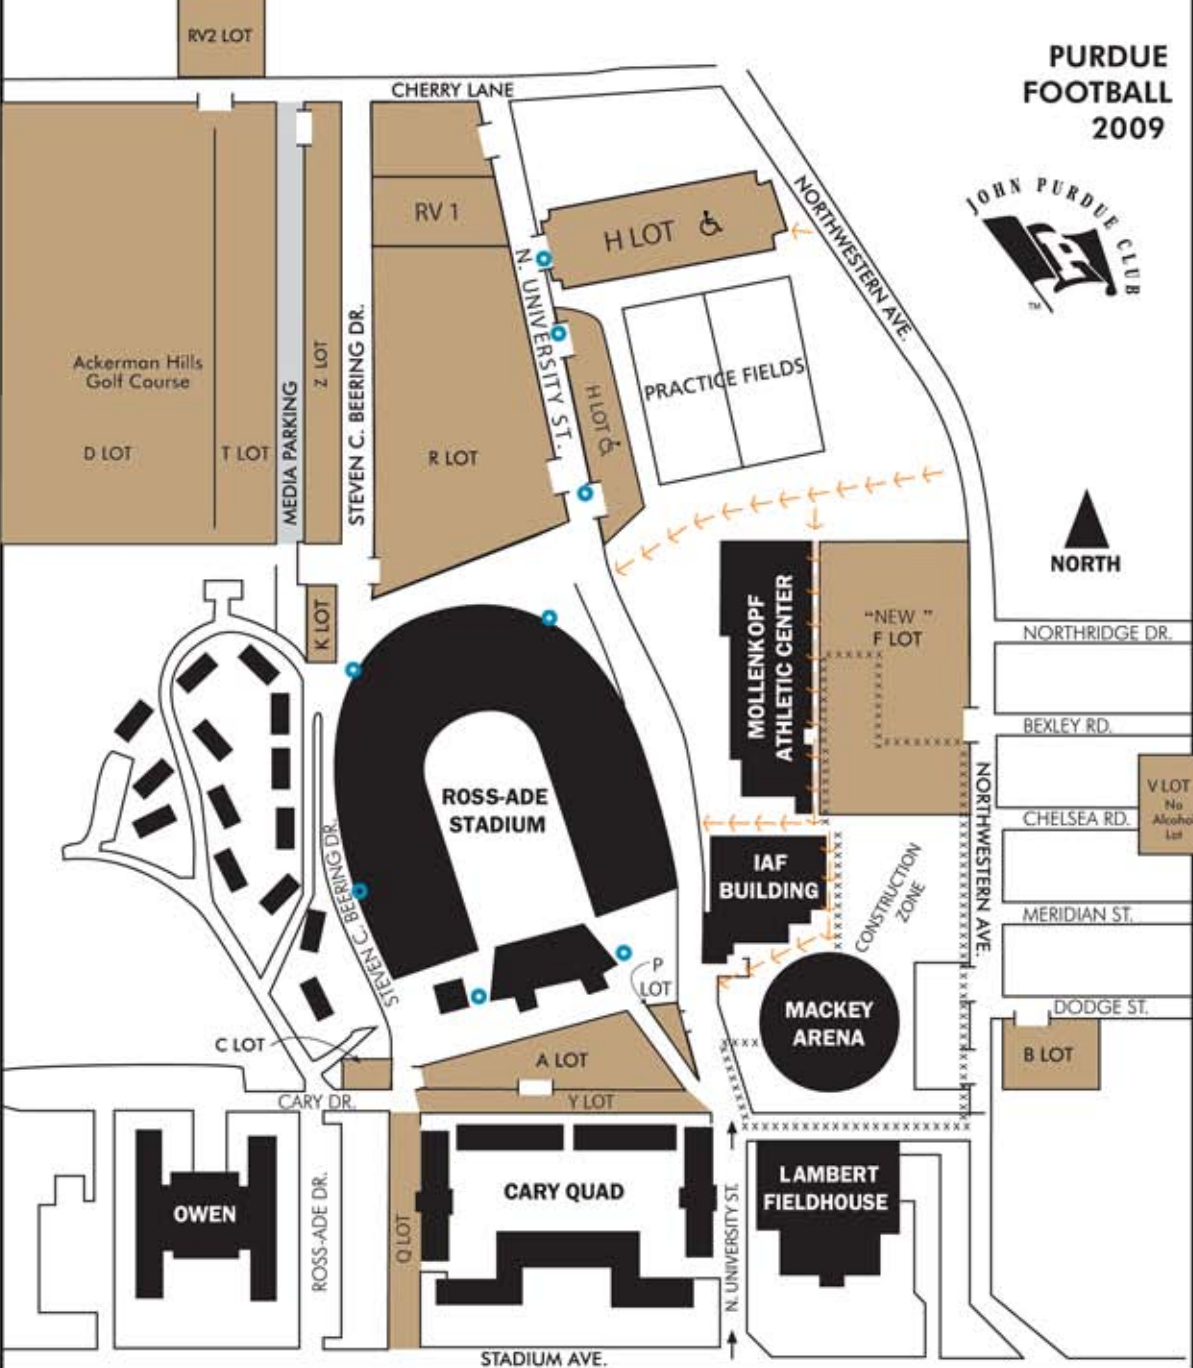

**PURDUE FOOTBALL 2009**

- ←←←← Pedestrian Path
- HC/ADA Shuttle Pick up & Drop off

\* V LOT is the parking lot of West Lafayette Junior and Senior High School  
 \*\* RV4 parking area is located on the Black Intramural fields, located north of Purdue Airport. The entrance is near the intersections of State St. and Airport Rd.