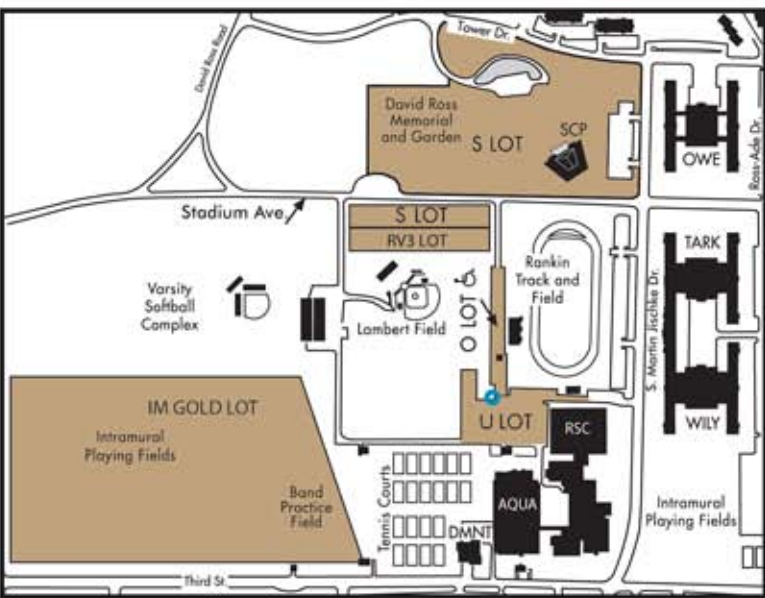

**PURDUE FOOTBALL 2009**

- ←←←← Pedestrian Path
- HC/ADA Shuttle Pick up & Drop off

\* V LOT is the parking lot of West Lafayette Junior and Senior High School  
 \*\* RV4 parking area is located on the Black Intramural fields, located north of Purdue Airport. The entrance is near the intersections of State St. and Airport Rd.